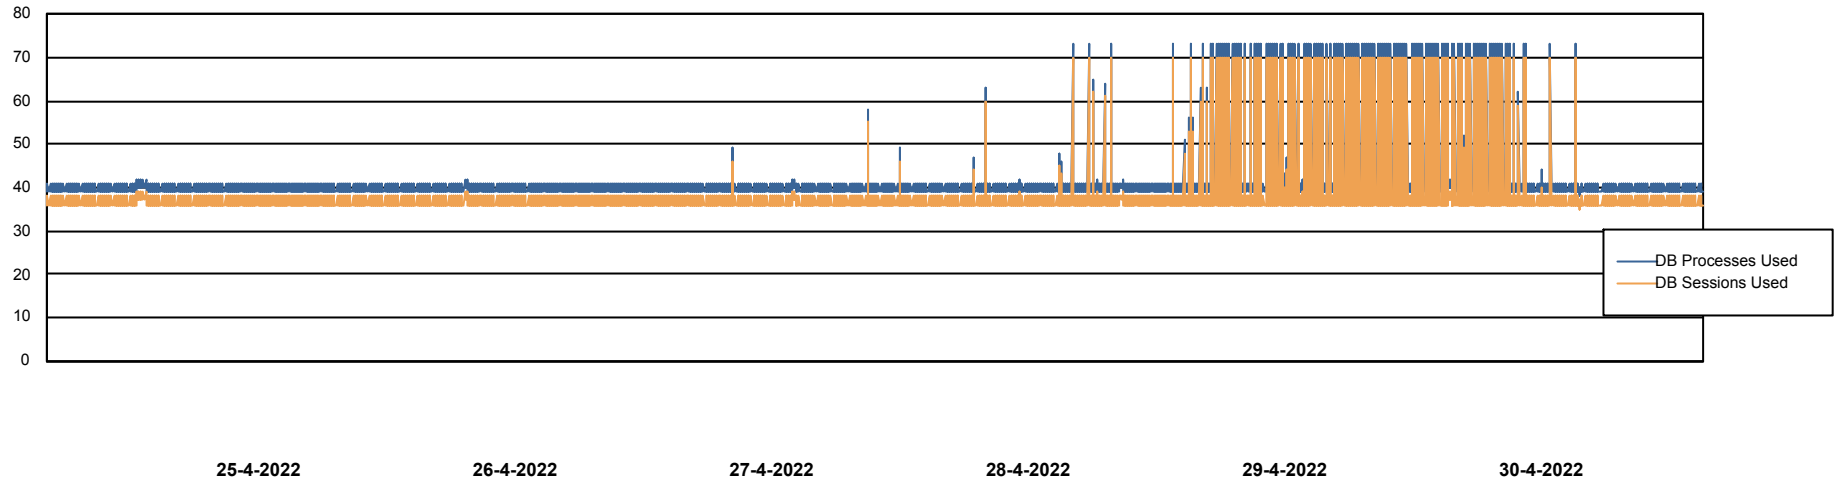

Database Performance NIXDB_Standby

DB Processes Max 300