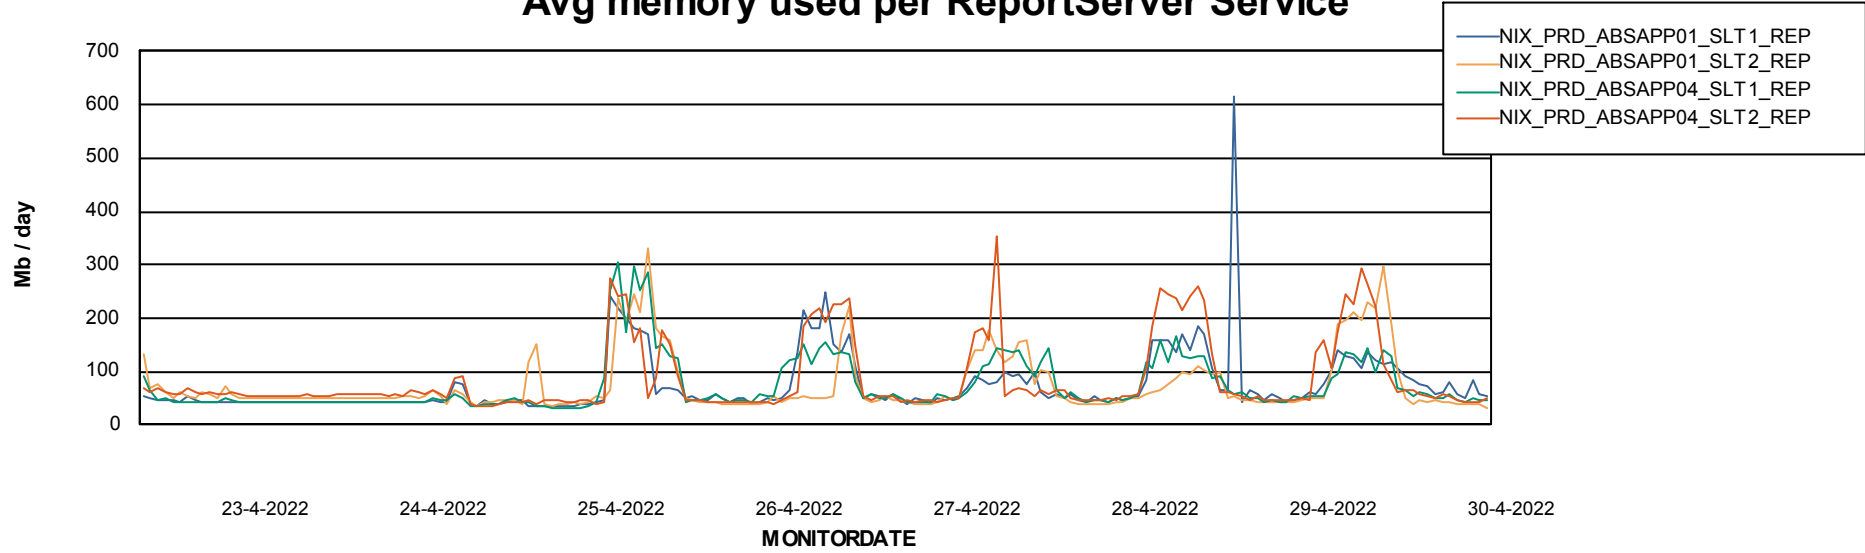

Avg users per day per ABS server

Weekly SLA Customer Report

Customer NIX_Production
Database ID 51

ABSSolute Application ReportServer Services

Avg memory used per ReportServer Service

Weekly SLA Customer Report