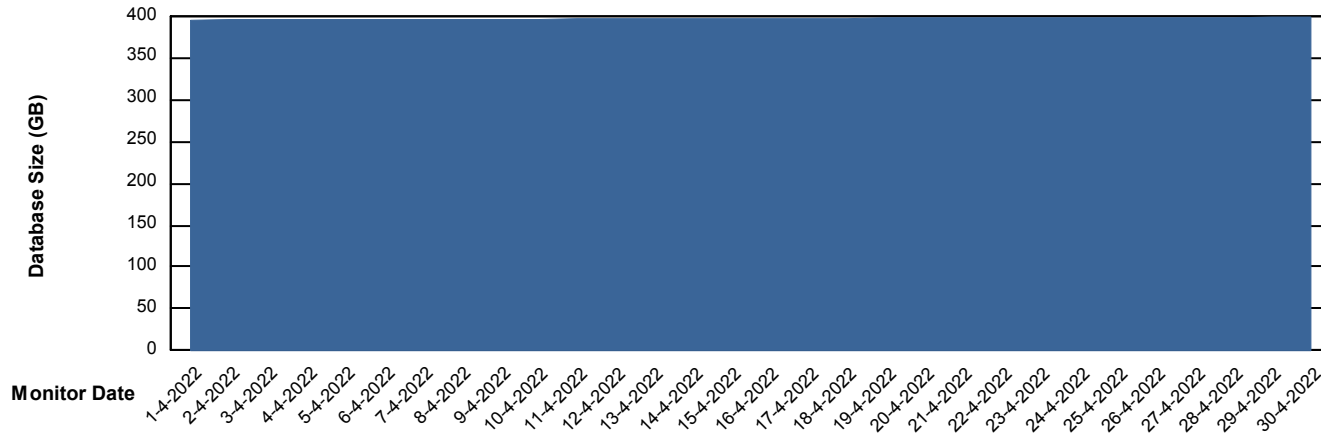

DATABASE SIZE NIXDB_Production

Database growth over last month