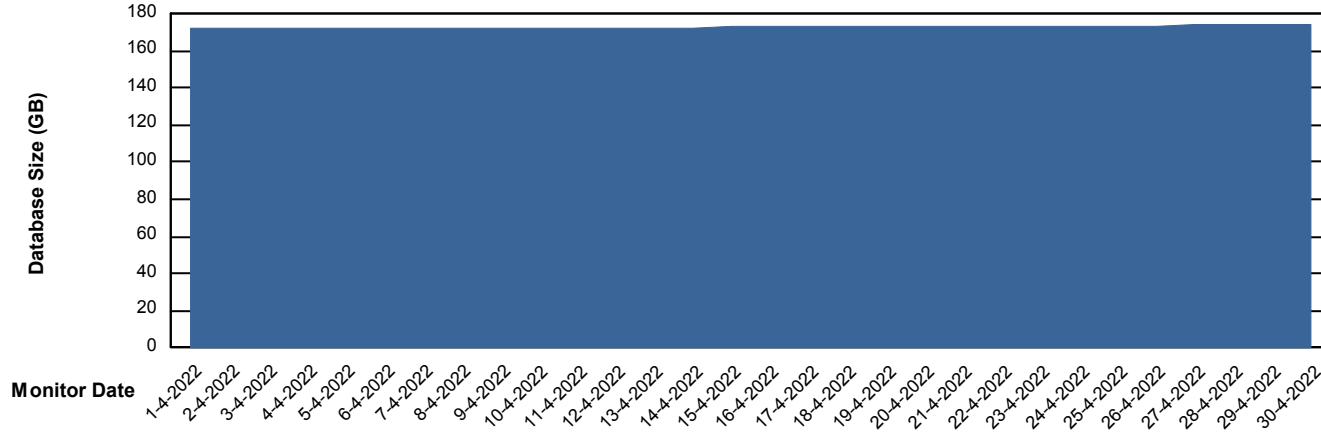

Customer NIX_Production
Database ID 51

Database Performance NIXDB_Standby

DB Processes Max 300

Weekly SLA Customer Report

Customer NIX_Production
Database ID 51

DATABASE SIZE NIXDB_BI

Database growth over last month