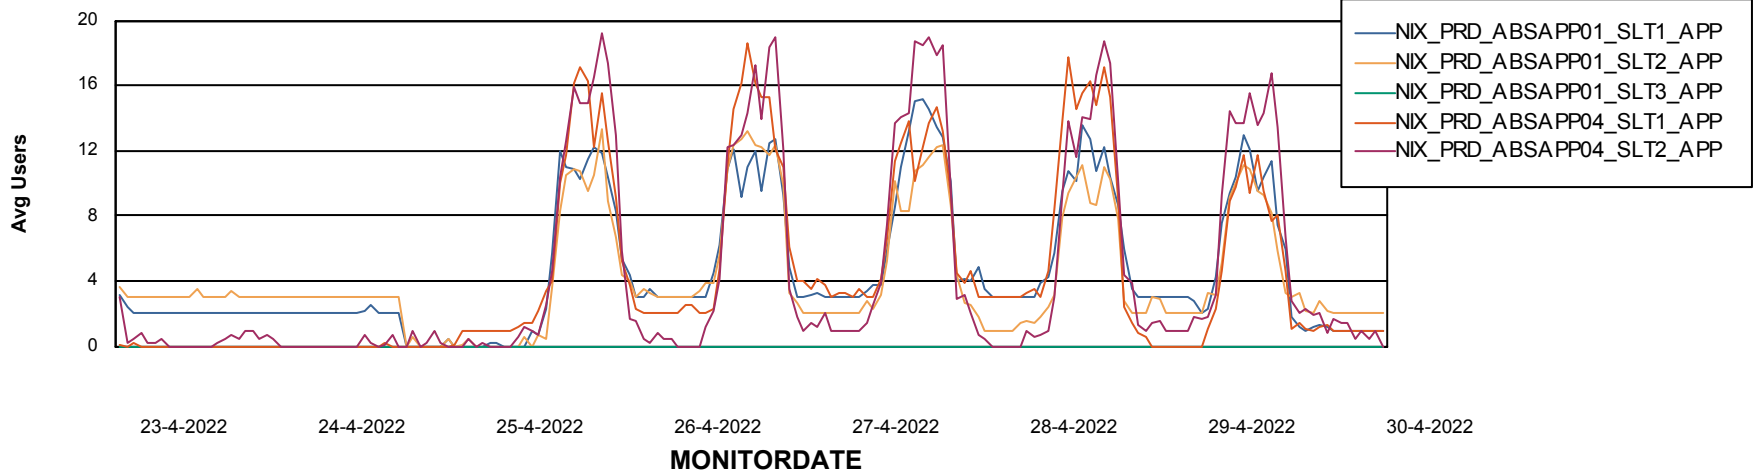

Standby Database Health NIX_Production

Recovery lag for last 7 days

Weekly SLA Customer Report

Customer NIX_Production
Database ID 51

ABSSolute Application Server Services

Avg memory used per ABS Server Service

Avg users per day per ABS server

Weekly SLA Customer Report

Customer NIX_Production
Database ID 51

ABSSolute Application ReportServer Services

Avg memory used per ReportServer Service

Weekly SLA Customer Report