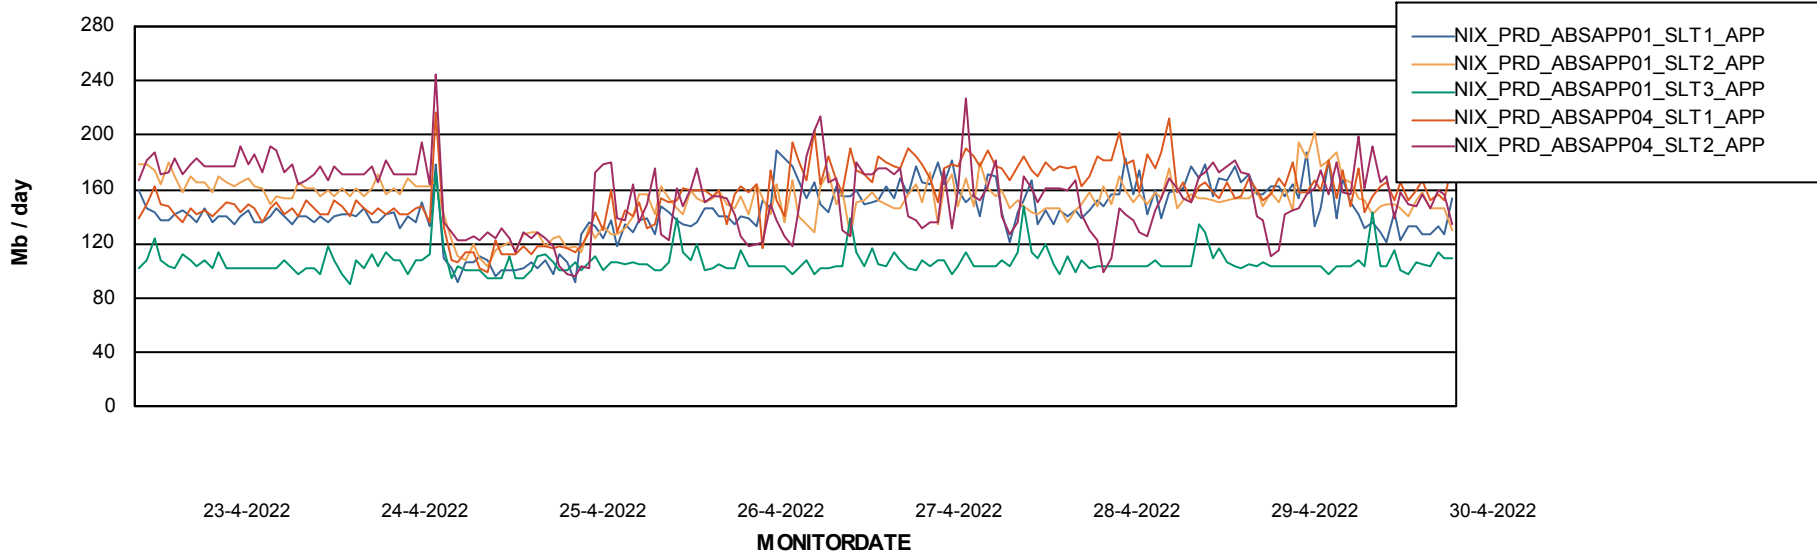

Standby Database Health NIX_Production

Recovery lag for last 7 days

Weekly SLA Customer Report

Customer NIX_Production
Database ID 51

ABSSolute Application Server Services

Avg memory used per ABS Server Service

Avg users per day per ABS server

Weekly SLA Customer Report

Customer NIX_Production
Database ID 51

ABSSolute Application ReportServer Services

Avg memory used per ReportServer Service

Weekly SLA Customer Report