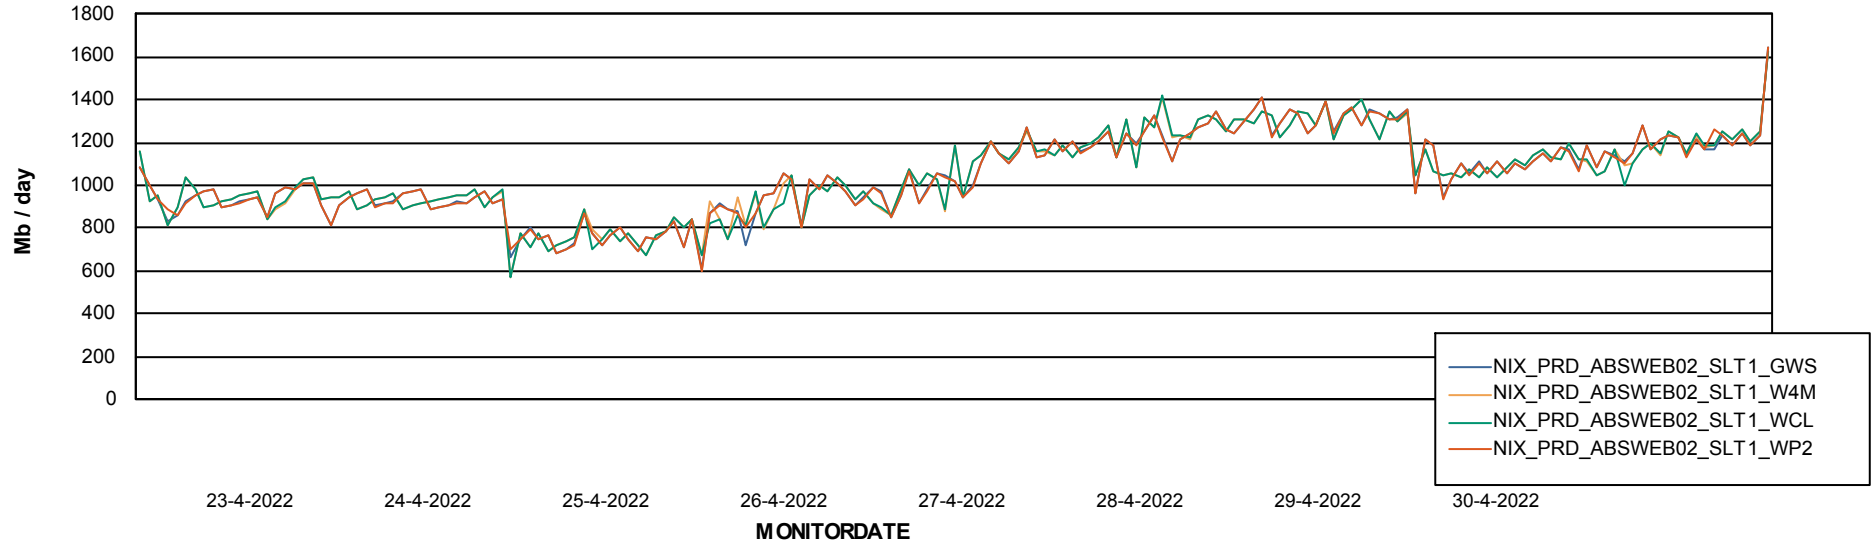

ABSSolute Web Component Services

Avg memory used per ABS Web component