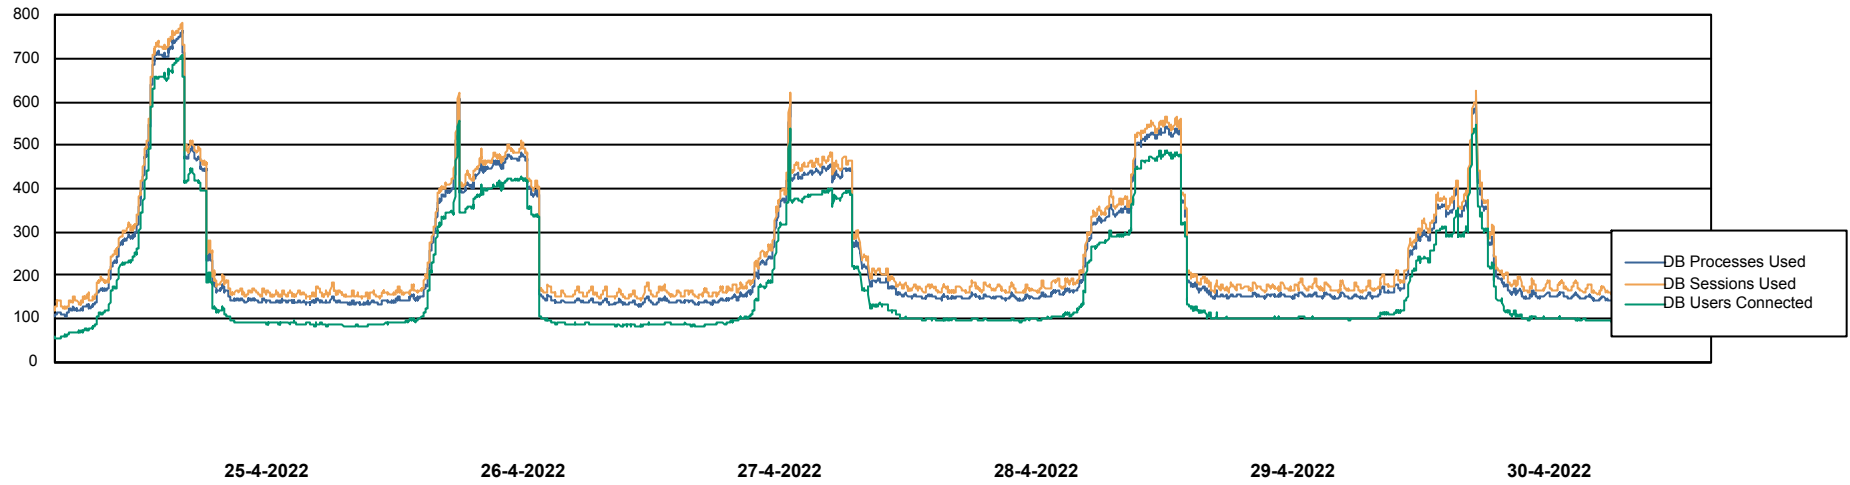

Weekly SLA Customer Report

Customer NIX_Production
Database ID 51

Database Performance NIXDB_BI

Weekly SLA Customer Report

Customer NIX_Production
Database ID 51

Database Performance NIXDB_Production

Weekly SLA Customer Report

Customer NIX_Production
Database ID 51

Database Performance NIXDB_Standby

DB Processes Max 300

Weekly SLA Customer Report

Customer NIX_Production
Database ID 51

DATABASE SIZE NIXDB_BI

Database growth over last month