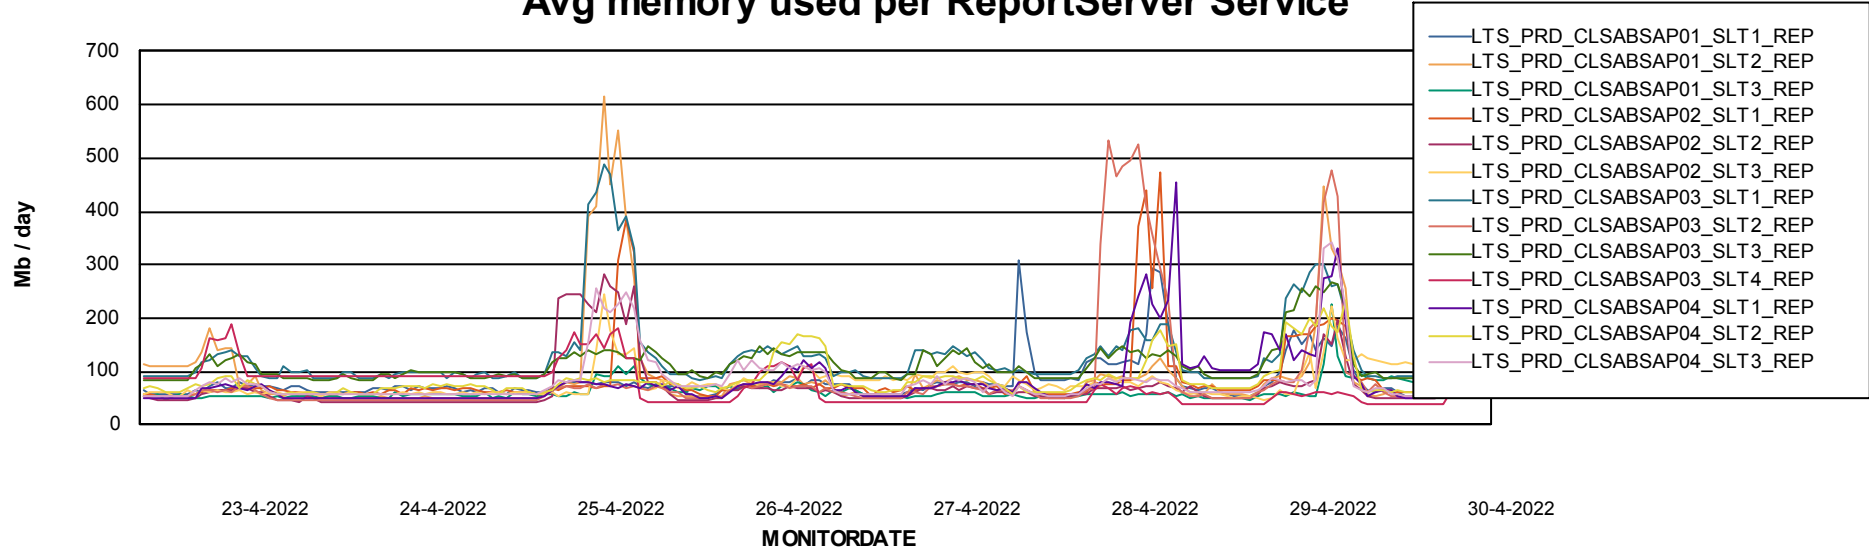

ABSSolute Application ReportServer Services

Avg memory used per ReportServer Service