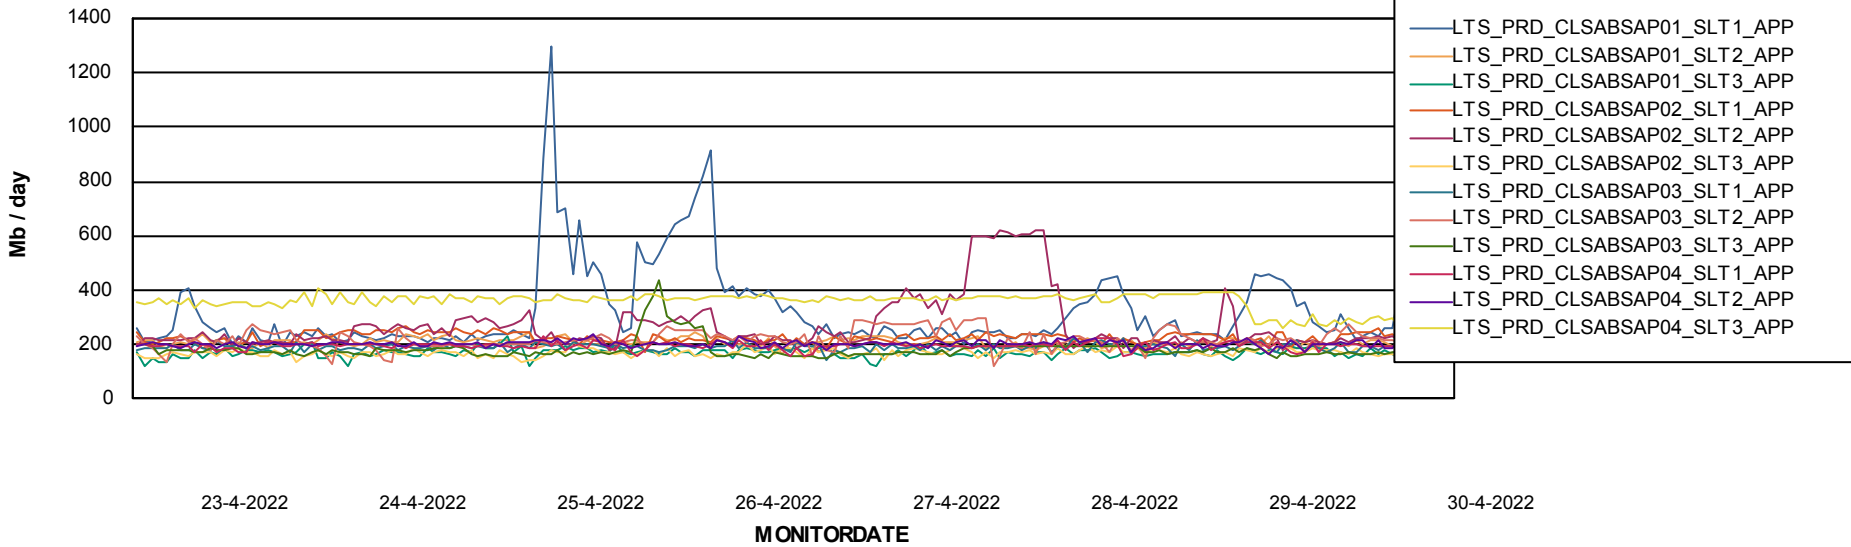

ABSSolute Application Server Services

Avg memory used per ABS Server Service