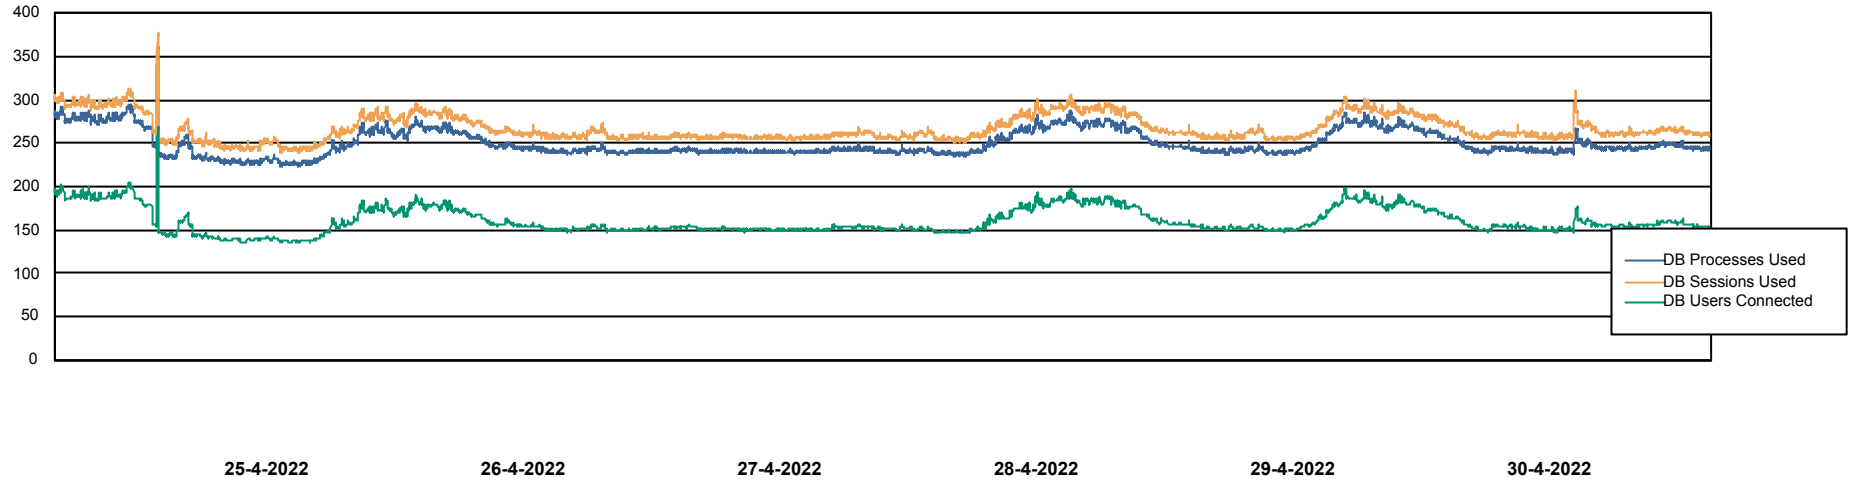

Database Performance LTS_PROD_CLSABSDB01_PRDB