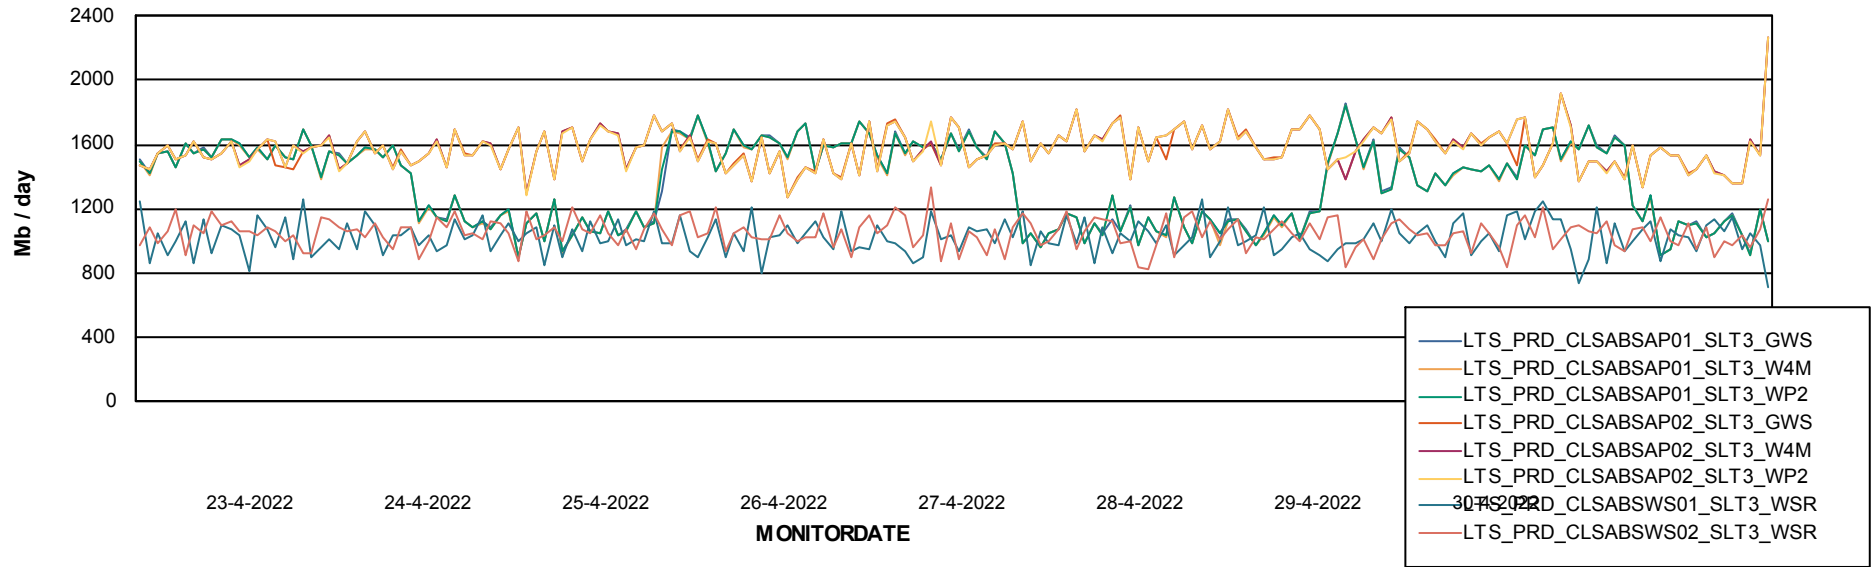

ABSSolute Web Component Services

Avg memory used per ABS Web component