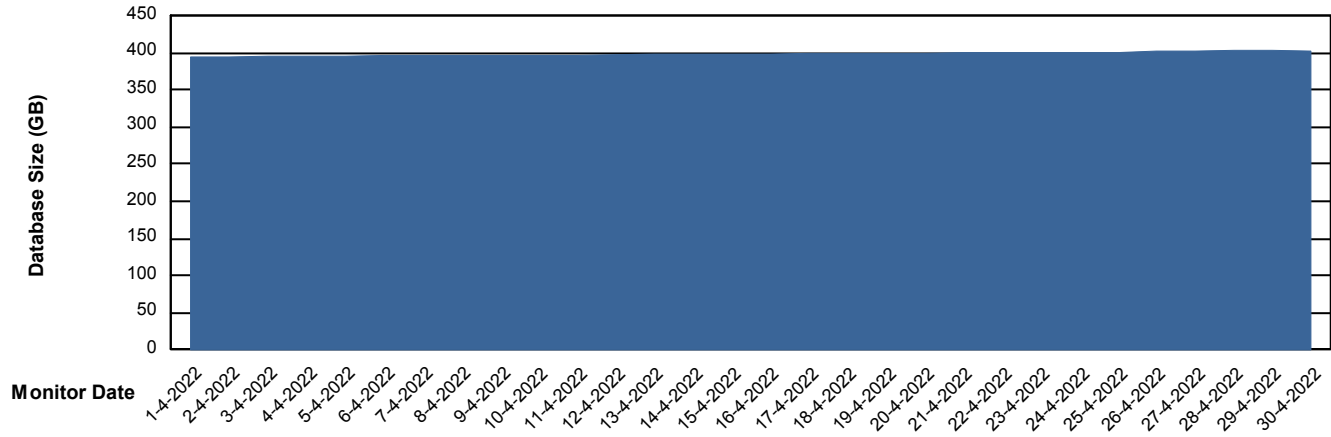

DATABASE SIZE LTS_PROD_CLSABSBI01_BI

Database growth over last month