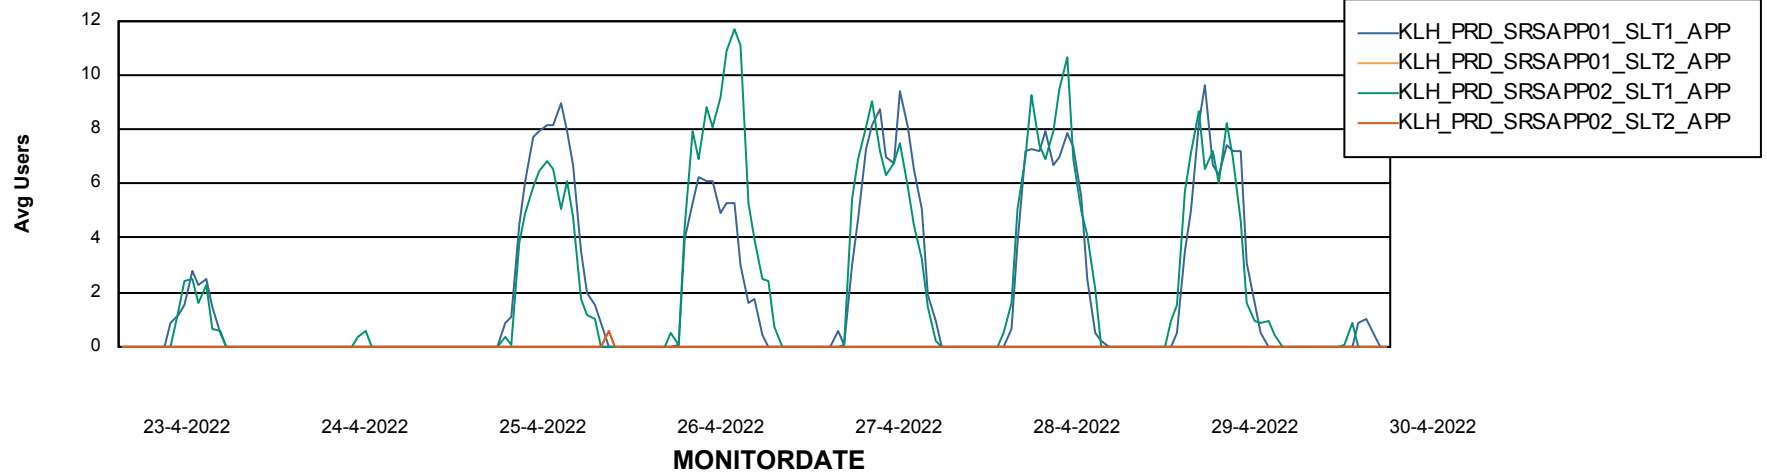

Avg users per day per ABS server