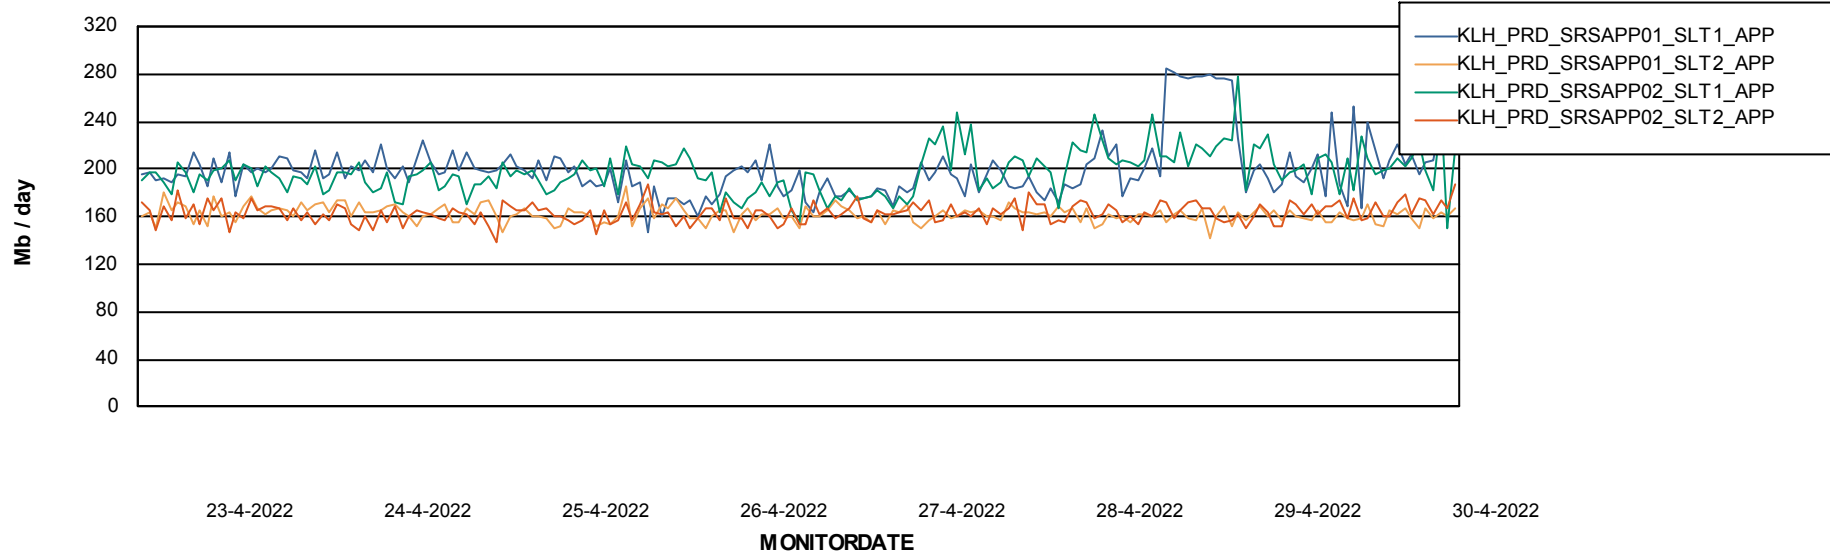

ABSSolute Application Server Services

Avg memory used per ABS Server Service