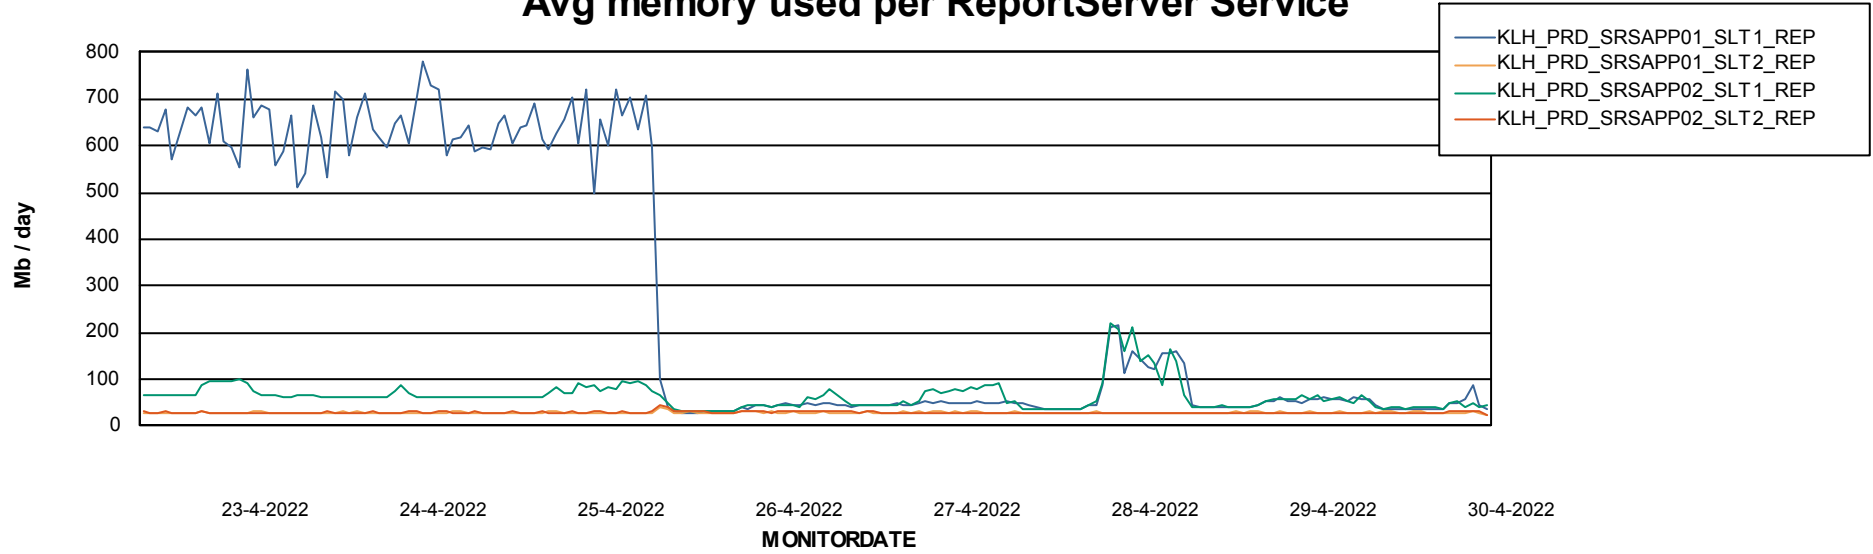

ABSSolute Application ReportServer Services

Avg memory used per ReportServer Service