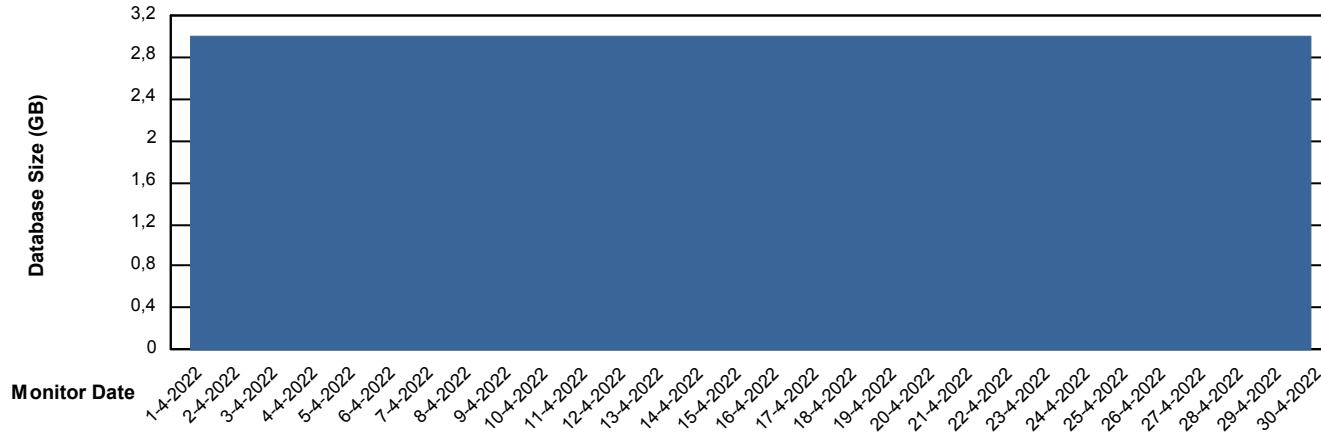

DATABASE SIZE KLHDB_BI

Database growth over last month