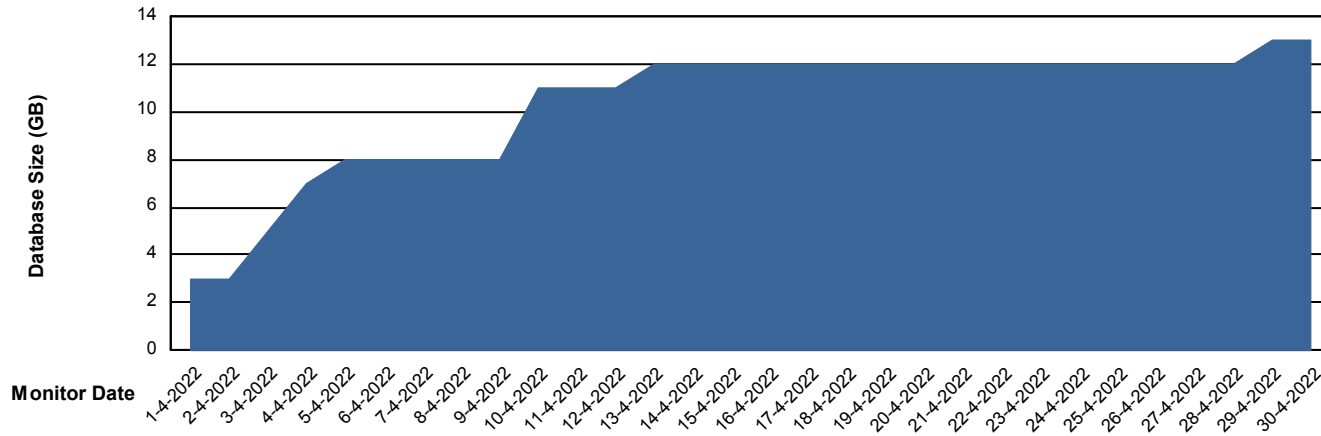

DATABASE SIZE KLHDB_Production

Database growth over last month