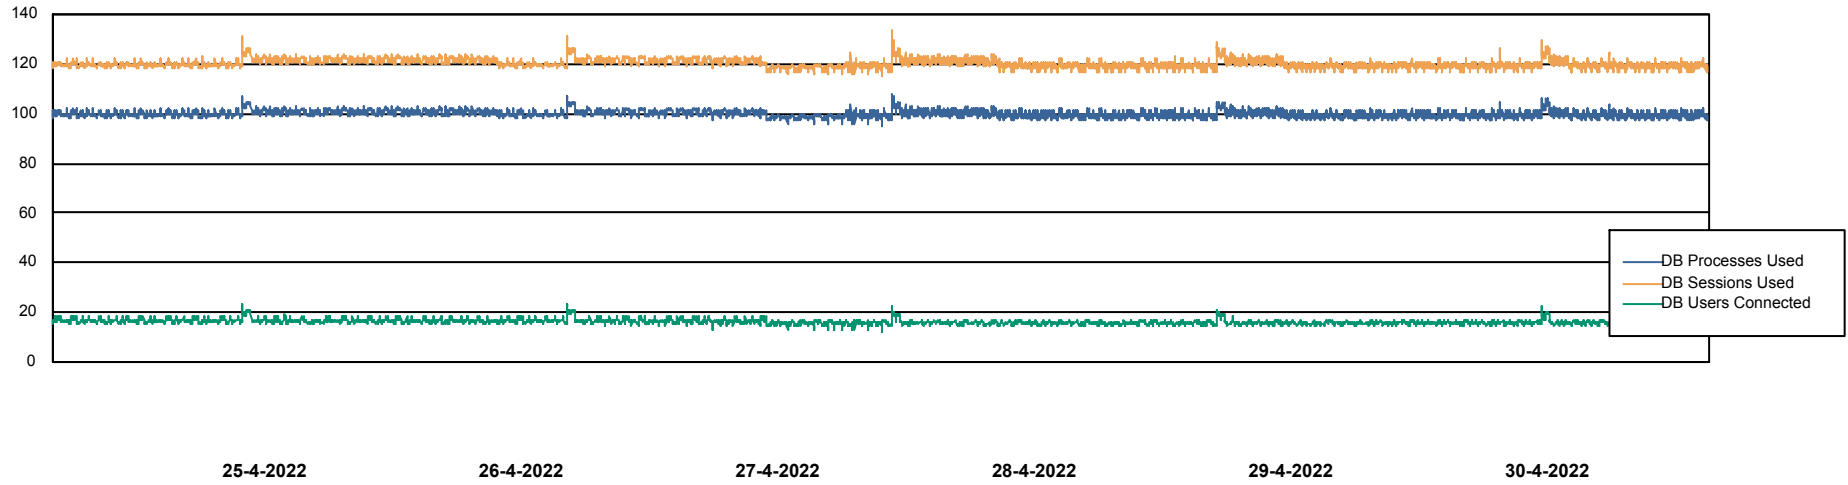

Database Performance KLHDB_BI