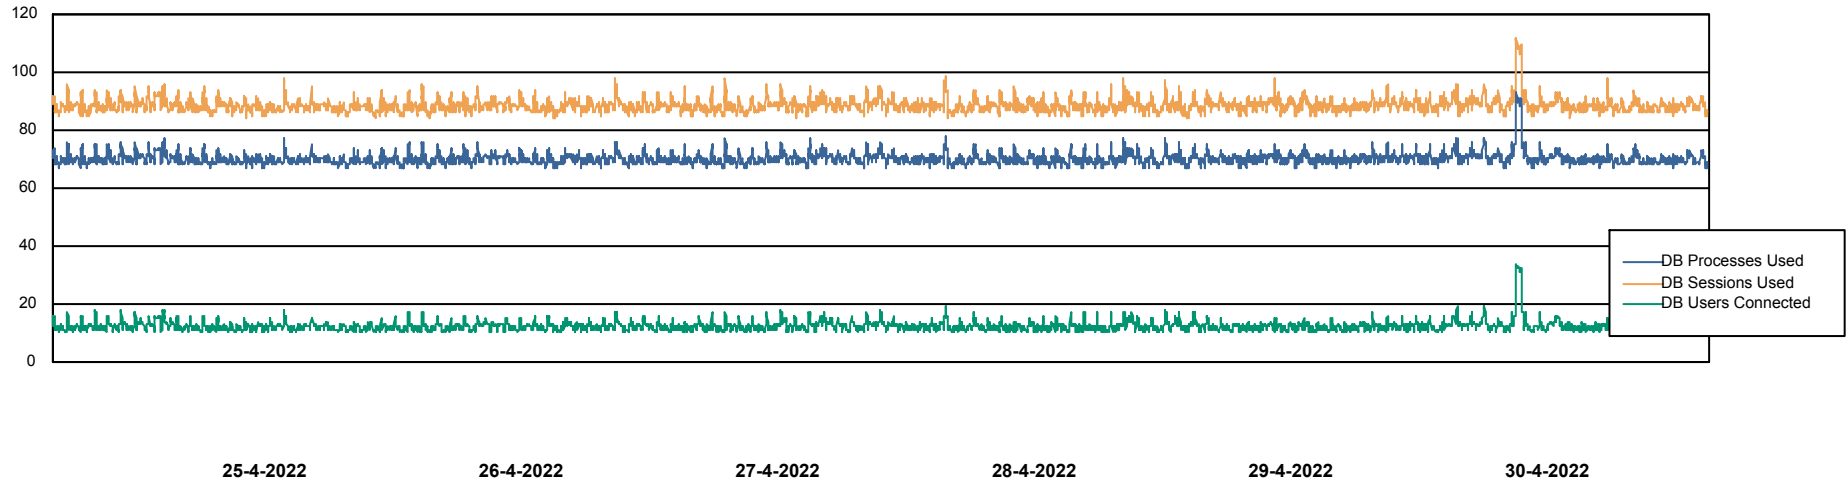

Database Performance BI-DBSRV_DB