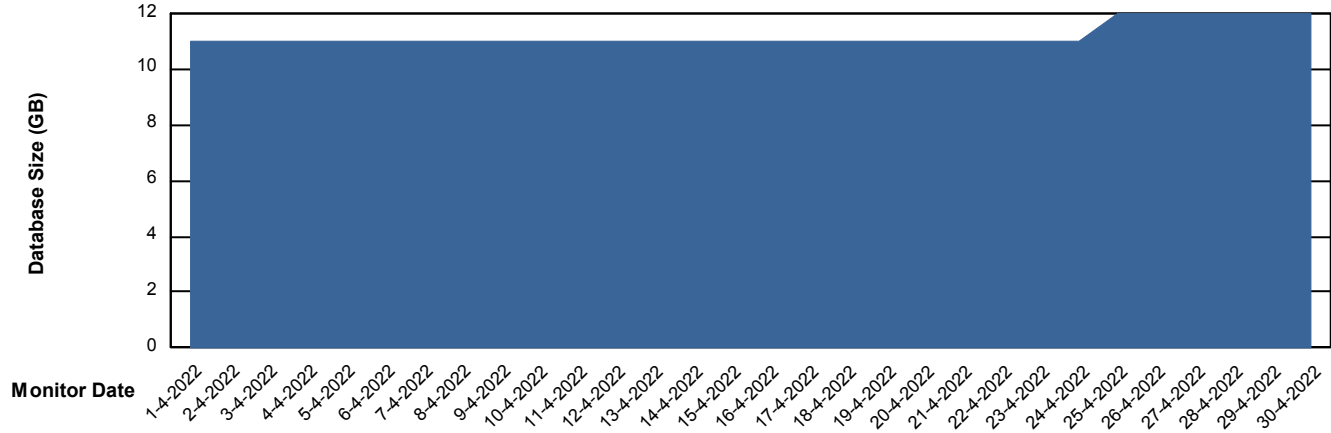

Harddisk Usage KBR_PRD_WEBSRV2

	Free disk space on / (%)	Total disk space on / (Gb)	Used disk space on / (Gb)	Free disk space on /boot (%)	Total disk space on /boot (Gb)	Used disk space on /boot (Gb)
30-4-2022	83	55	10	62	1	0
29-4-2022	83	55	10	62	1	0
28-4-2022	83	55	10	62	1	0
27-4-2022	83	55	9	62	1	0
26-4-2022	83	55	9	62	1	0
25-4-2022	83	55	9	62	1	0
24-4-2022	83	55	9	62	1	0

Weekly SLA Customer Report

Customer KBR_Production
Database ID 117

Database Performance BI-DBSRV_DB

Weekly SLA Customer Report

Customer KBR_Production
Database ID 117

Database Performance KBR_PRD_DB-SRV1_DB

Weekly SLA Customer Report

Customer KBR_Production
Database ID 117

DATABASE SIZE BI-DBSRV_DB

Database growth over last month

DATABASE SIZE KBR_PRD_DB-SRV1_DB

Database growth over last month

Weekly SLA Customer Report