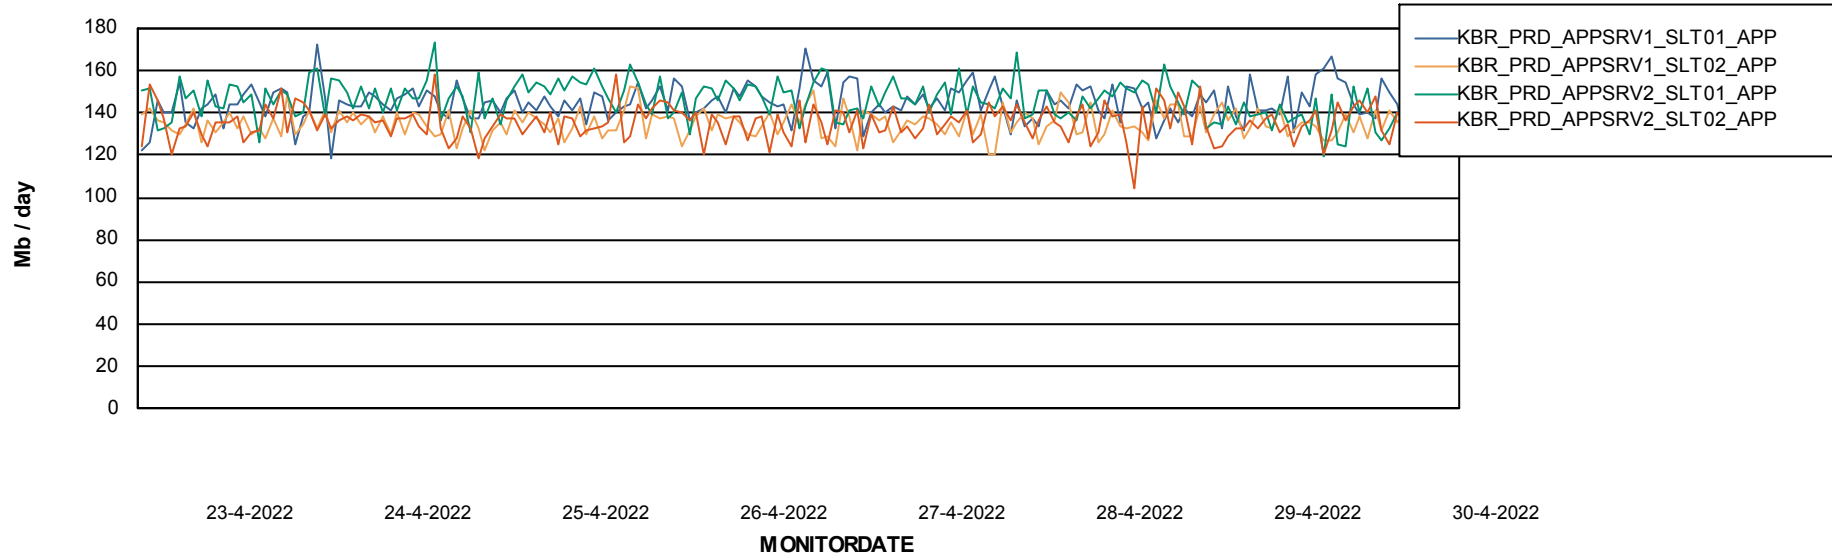

ABSSolute Application Server Services

Avg memory used per ABS Server Service