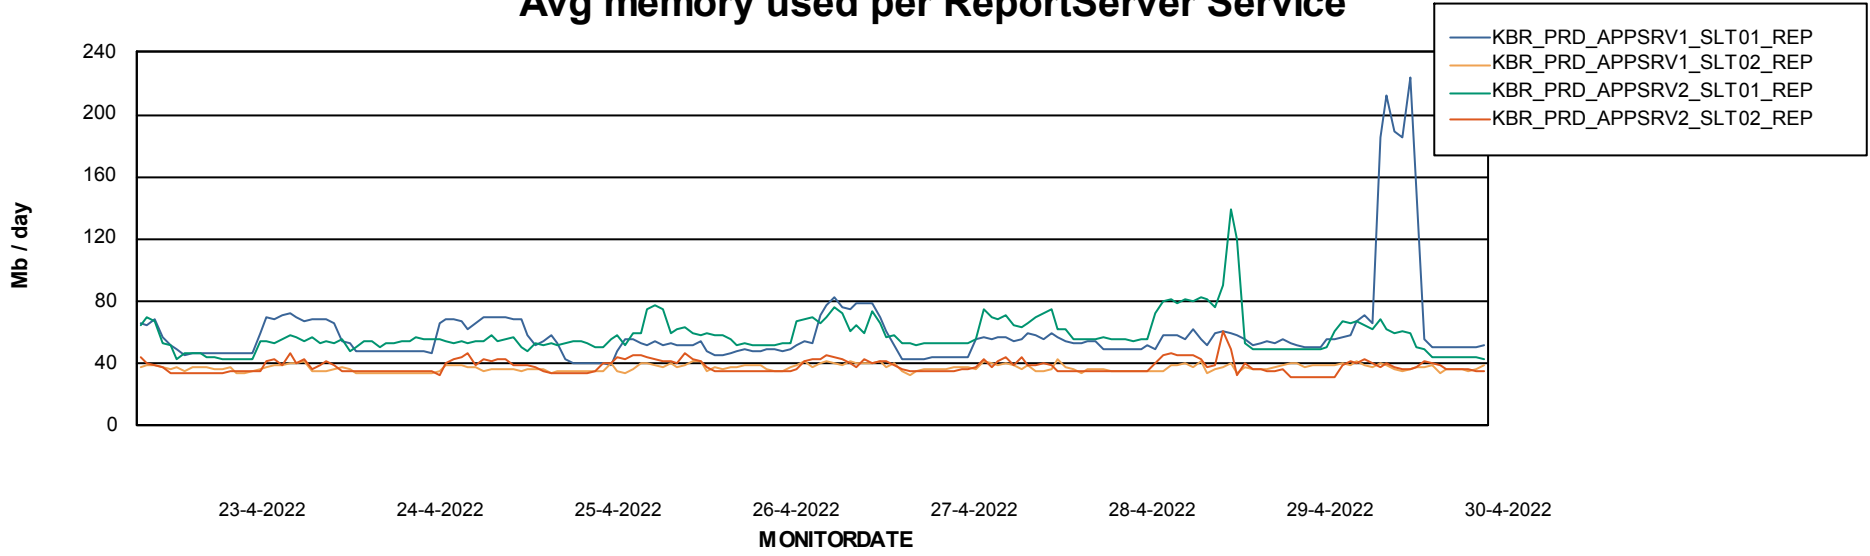

ABSSolute Application Server Services

Avg memory used per ReportServer Service