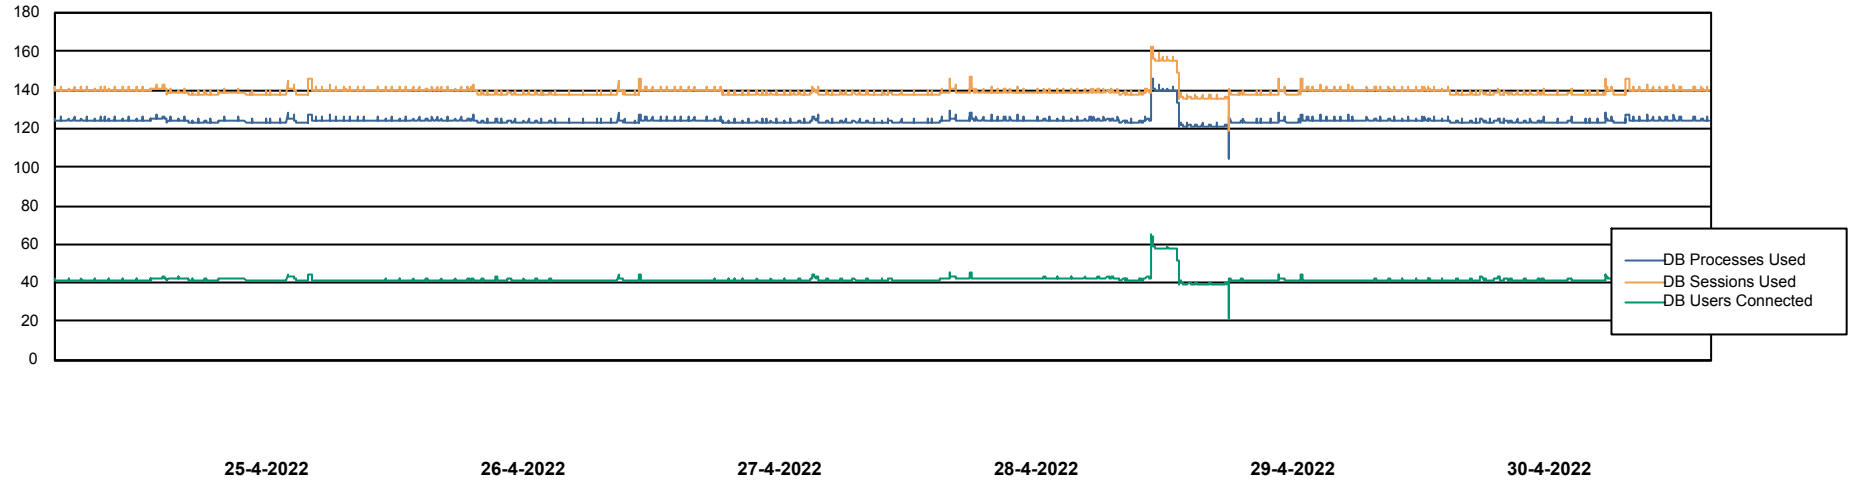

Weekly SLA Customer Report

Customer KBR_Production
Database ID 117

Database Performance BI-DBSRV_DB

Weekly SLA Customer Report

Customer KBR_Production
Database ID 117

Database Performance KBR_PRD_DB-SRV1_DB