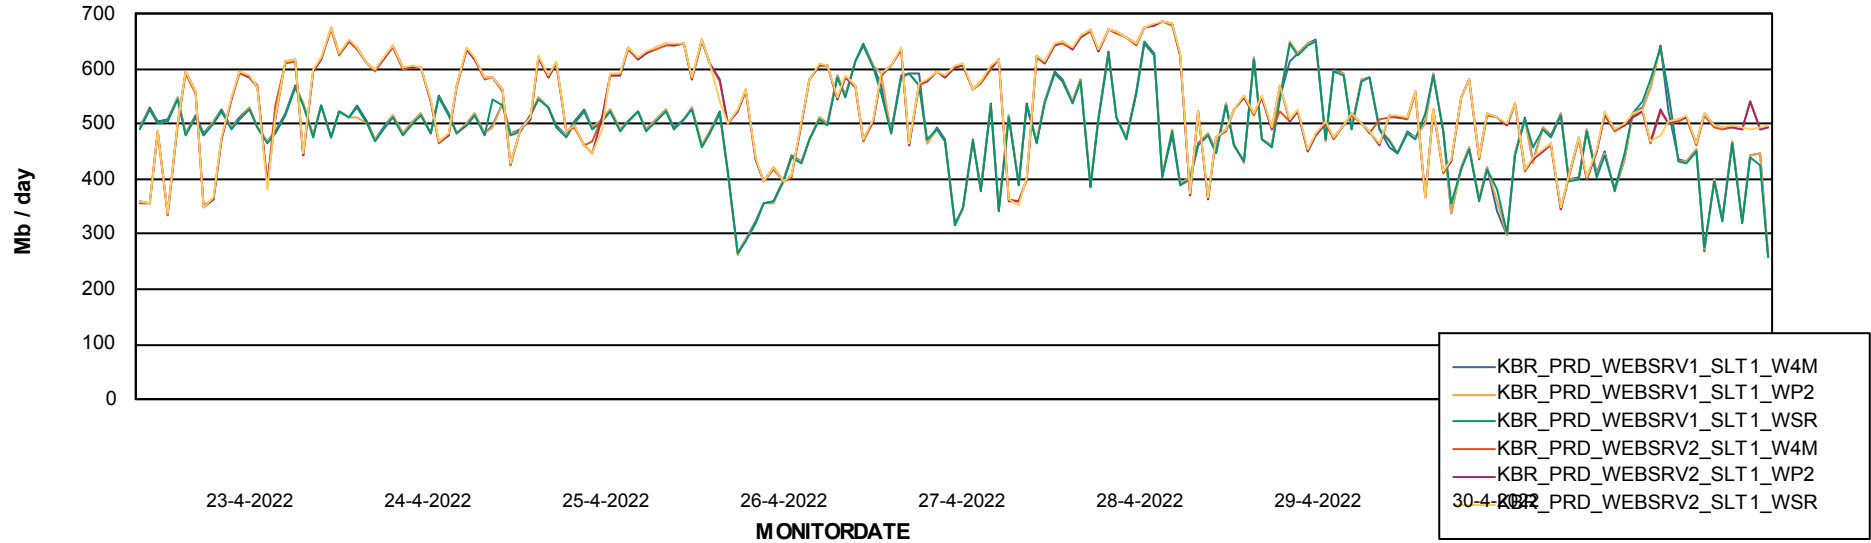

ABSSolute Web Component Services

Avg memory used per ABS Web component