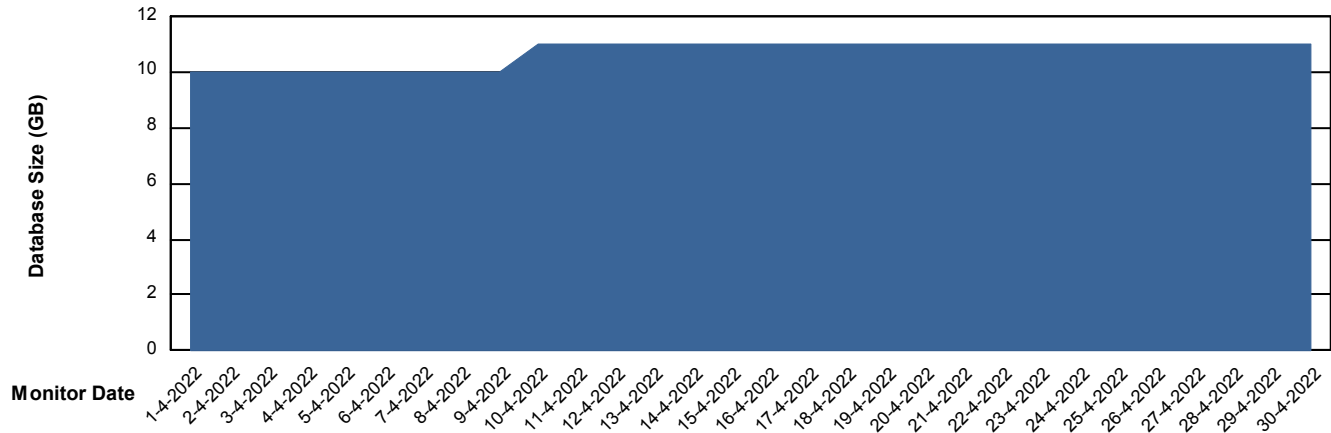

Weekly SLA Customer Report

Customer KBR_Production
Database ID 117

Database Performance BI-DBSRV_DB

Weekly SLA Customer Report

Customer KBR_Production
Database ID 117

Database Performance KBR_PRD_DB-SRV1_DB

Weekly SLA Customer Report

Customer KBR_Production
Database ID 117

DATABASE SIZE BI-DBSRV_DB

Database growth over last month

DATABASE SIZE KBR_PRD_DB-SRV1_DB

Database growth over last month

Weekly SLA Customer Report