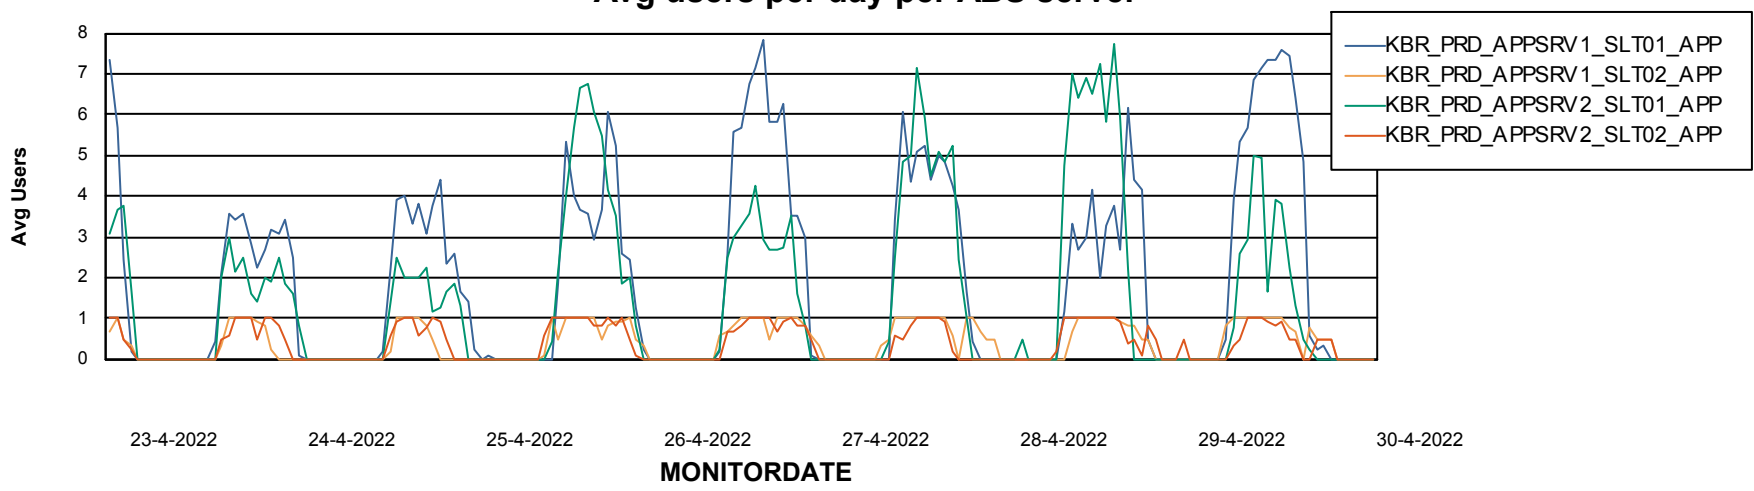

Avg users per day per ABS server