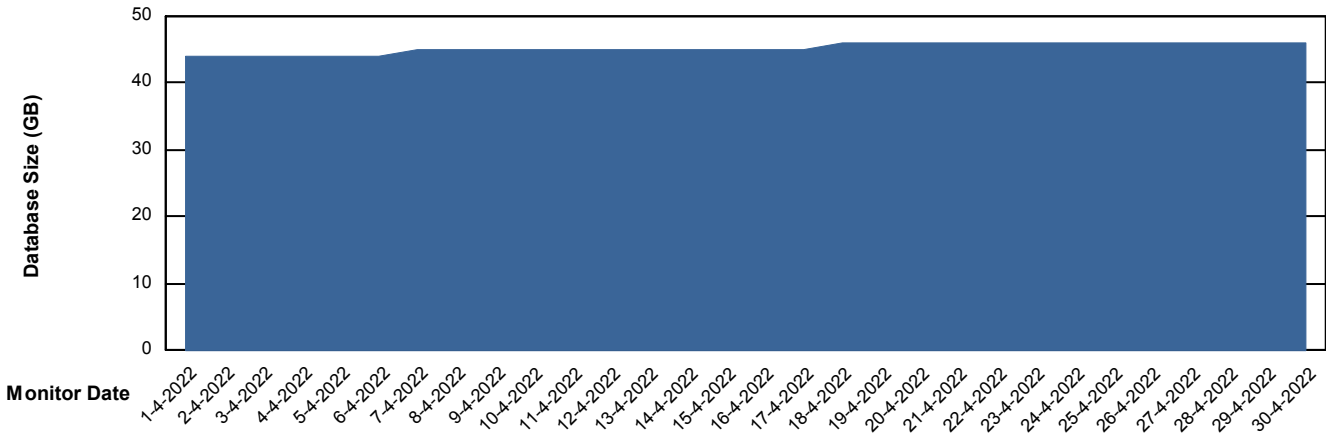

DATABASE SIZE HUE_PRD_S-ORAPROD_DB

Database growth over last month