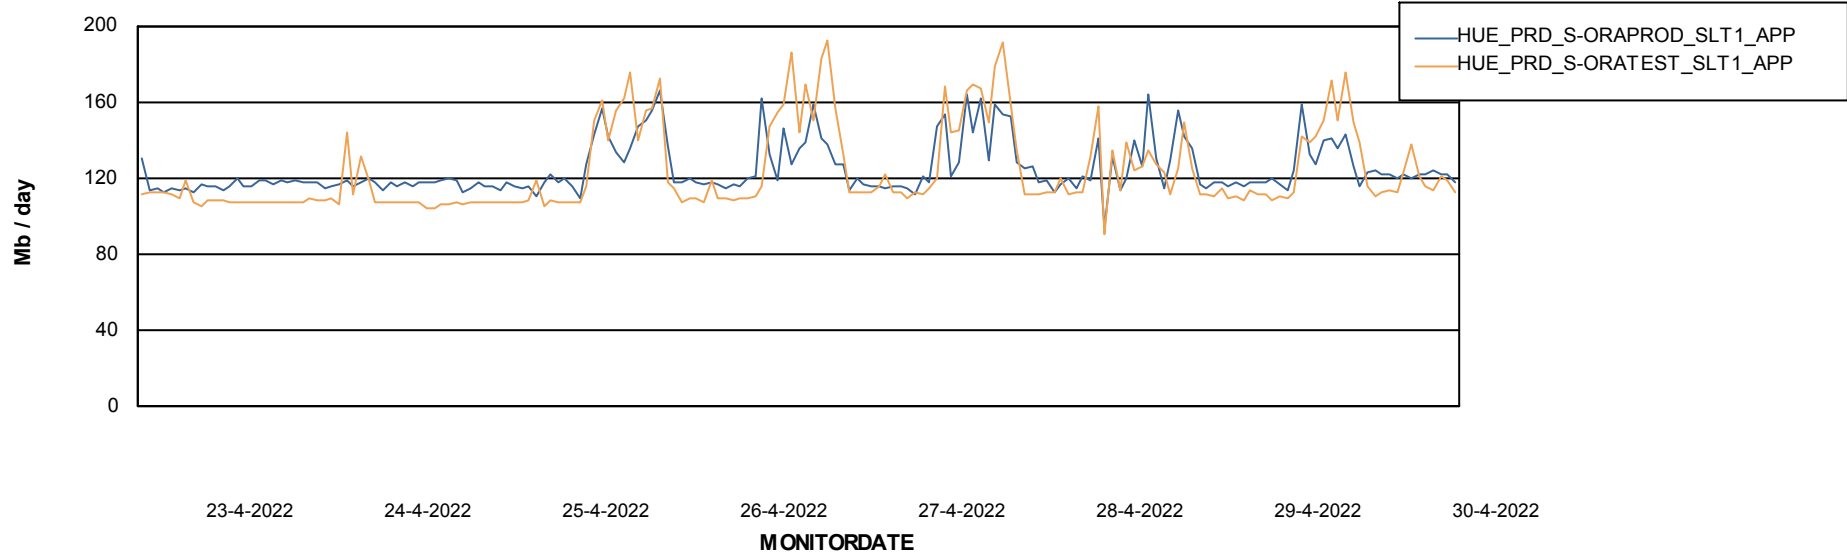

Standby Database Health HUE_Production

Recovery lag for last 7 days

Weekly SLA Customer Report

Customer HUE_Production
Database ID 104

ABSSolute Application Server Services

Avg memory used per ABS Server Service