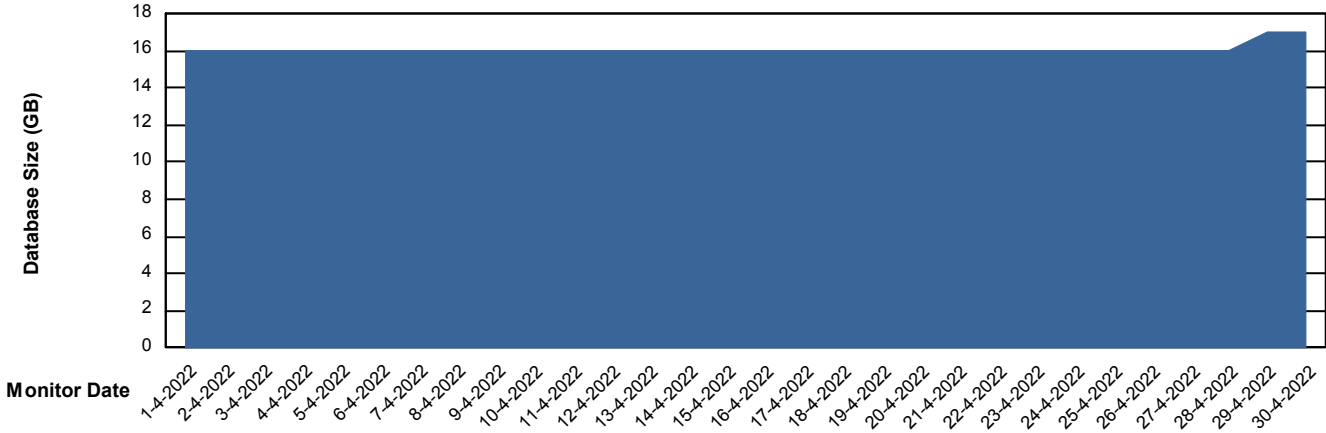

DATABASE SIZE HUE_PRD_S-ORABI_DB

Database growth over last month