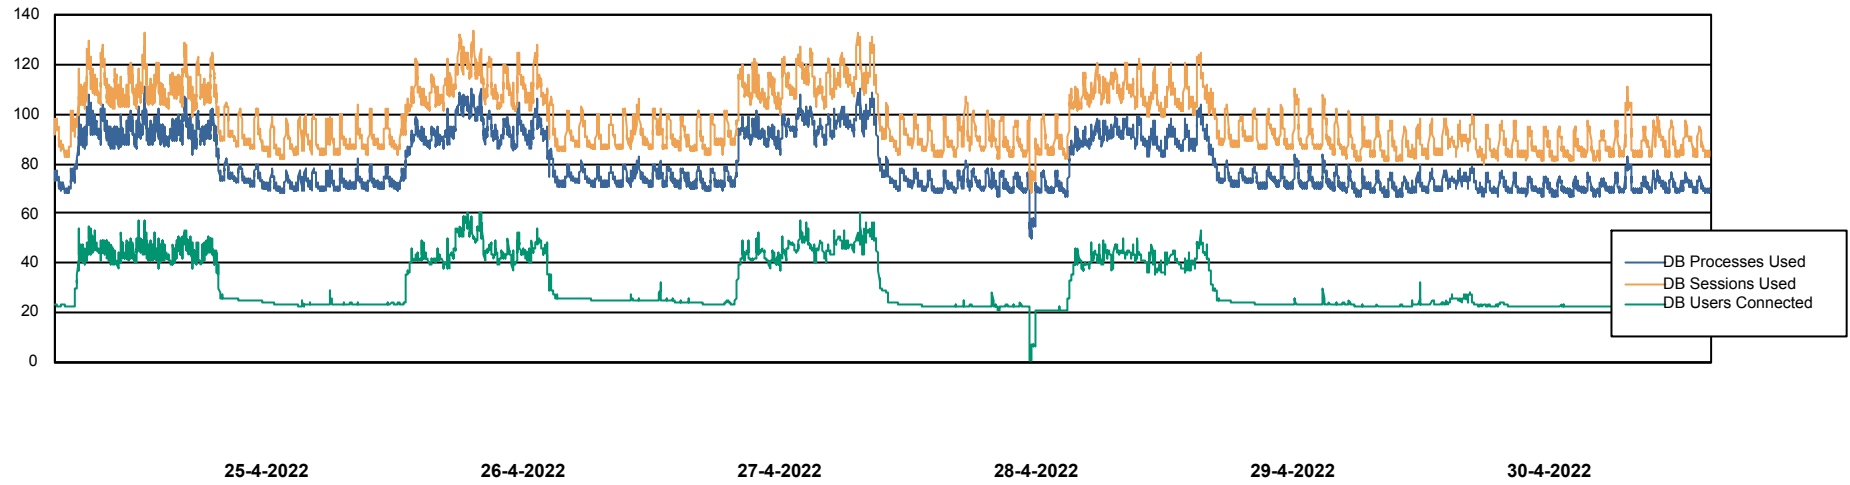

Weekly SLA Customer Report

Customer HUE_Production
Database ID 104

Database Performance HUE_PRD_S-ORABI_DB

Weekly SLA Customer Report

Customer HUE_Production
Database ID 104

Database Performance HUE_PRD_S-ORAPROD_DB