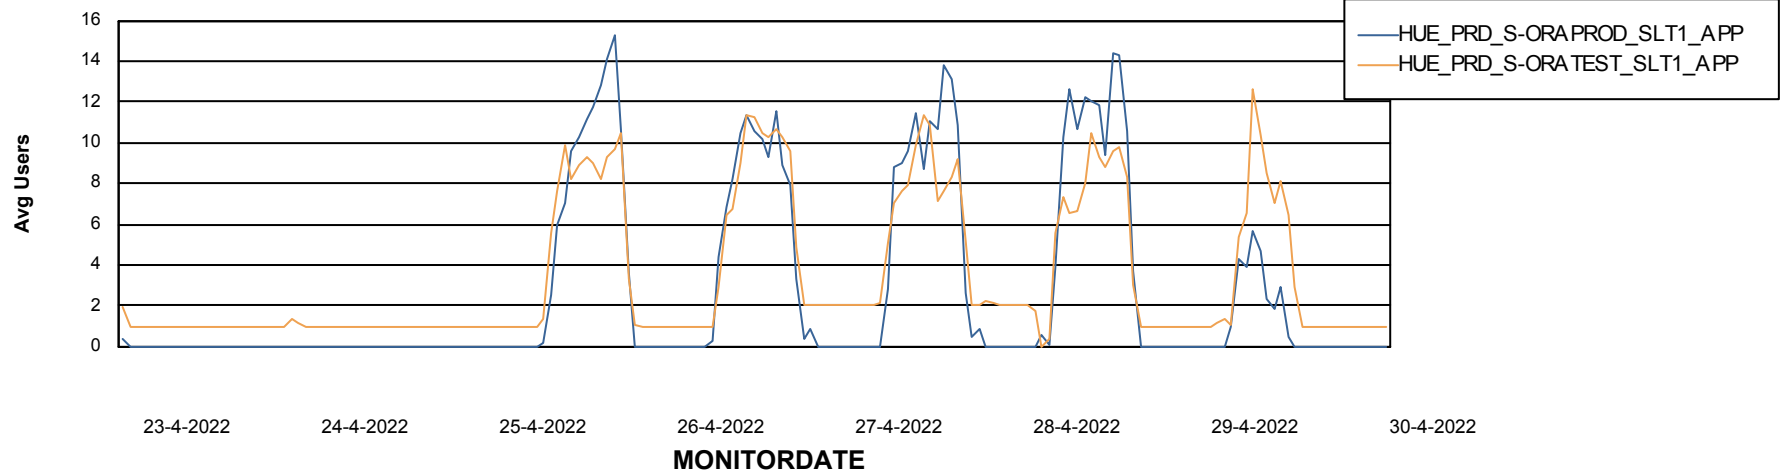

Avg users per day per ABS server