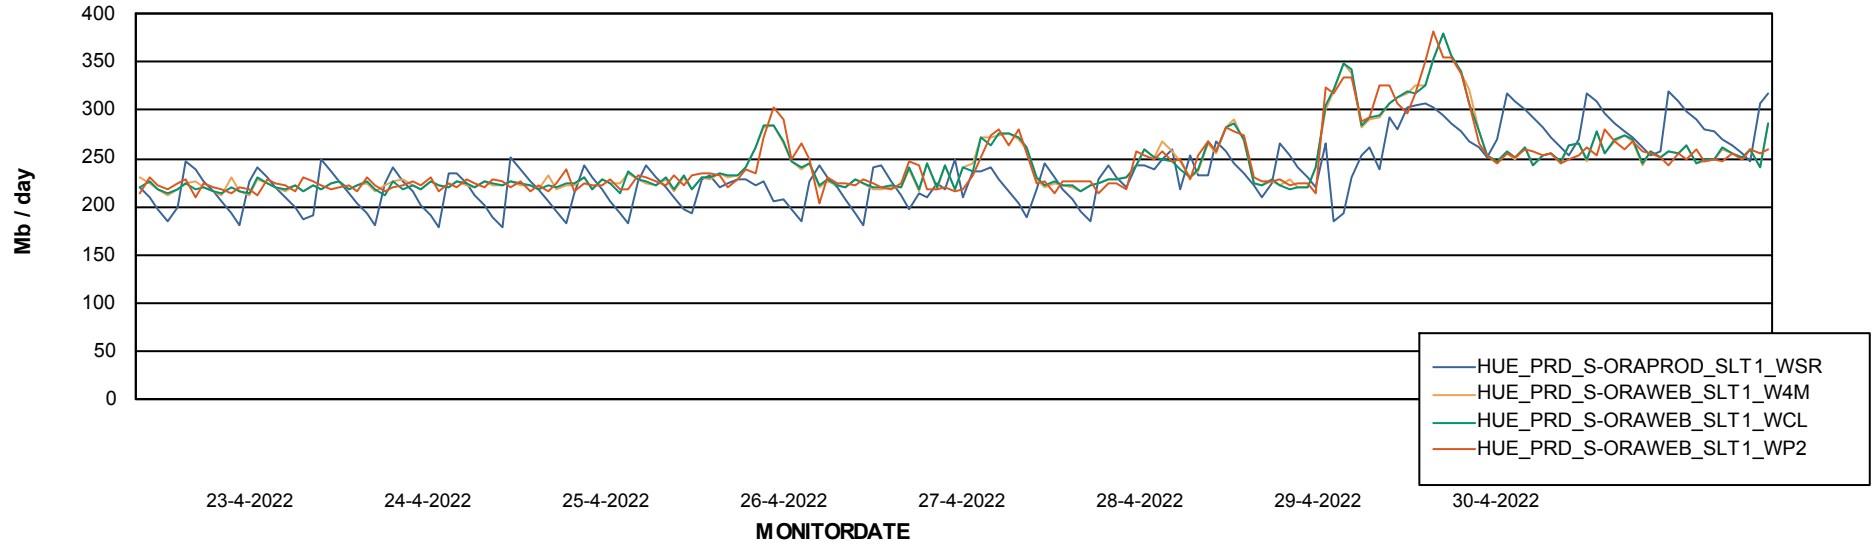

ABSSolute Web Component Services

Avg memory used per ABS Web component