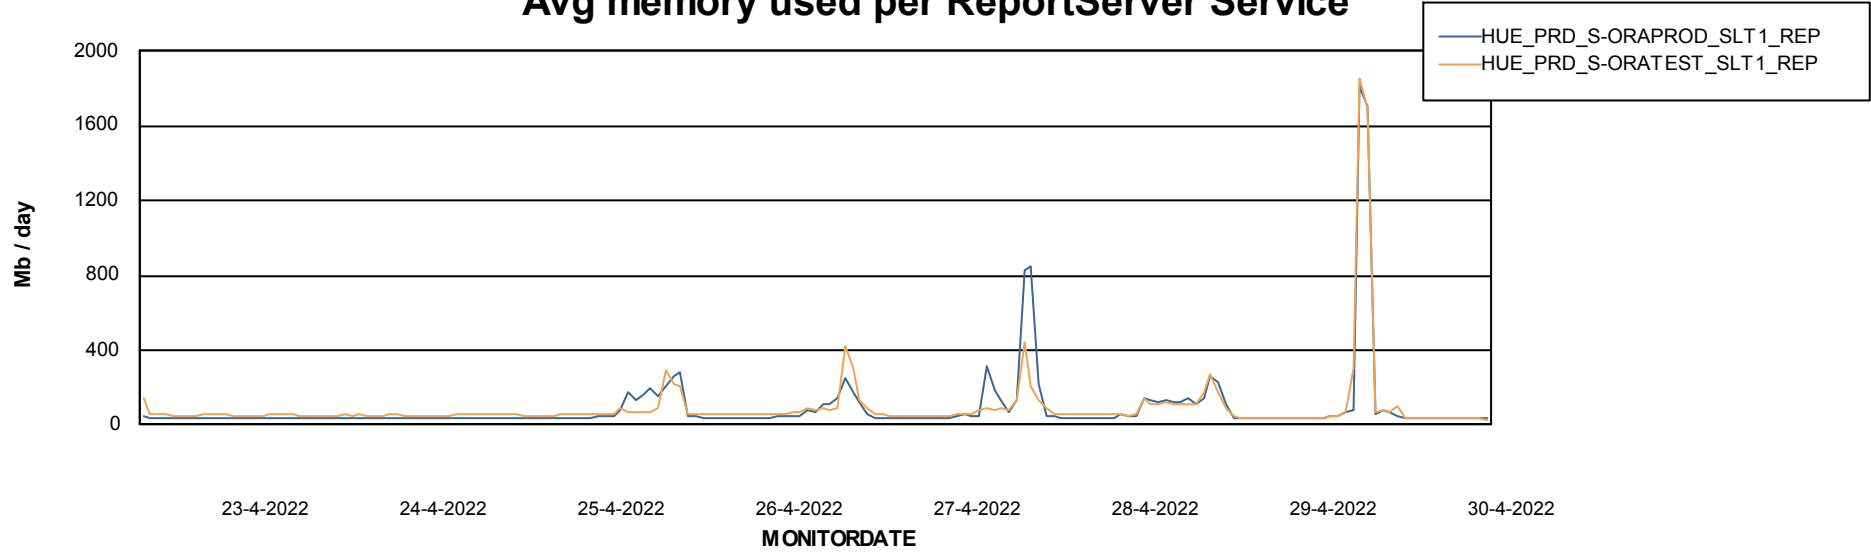

Avg users per day per ABS server

Weekly SLA Customer Report

Customer HUE_Production
Database ID 104

ABSSolute Application ReportServer Services

Avg memory used per ReportServer Service

Weekly SLA Customer Report