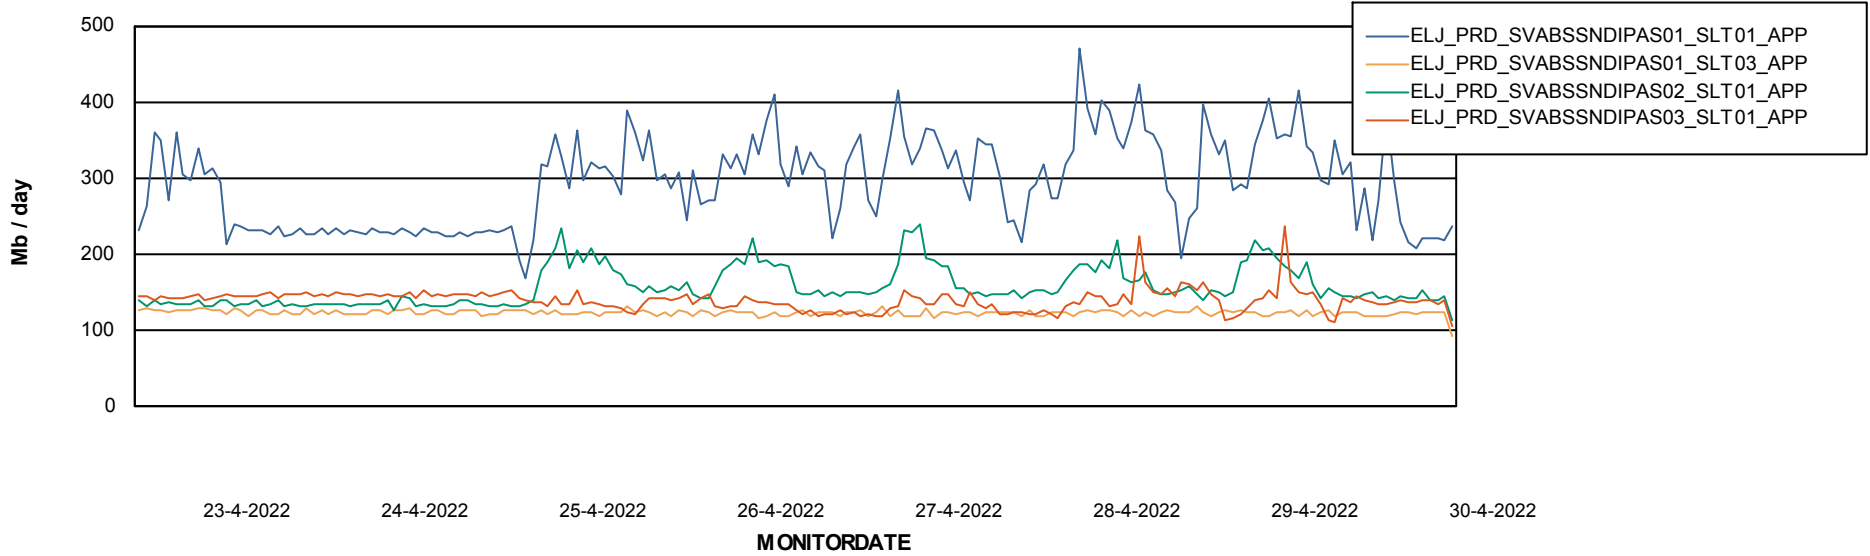

BI Status and last ETL error for ELJDB_PRD_BI

	zo 24/4/2022	ma 25/4/2022	di 26/4/2022	wo 27/4/2022	do 28/4/2022	vr 29/4/2022
ABS DataWarehouse ETL Health	OK	OK	OK	OK	OK	OK
ABS DWHStaging ETL Health	OK	OK	OK	OK	OK	OK

Weekly SLA Customer Report

Customer ELJ Production
Database ID 72

ABSSolute Application Server Services

Avg memory used per ABS Server Service

Avg users per day per ABS server

Weekly SLA Customer Report

Customer ELJ Production
Database ID 72