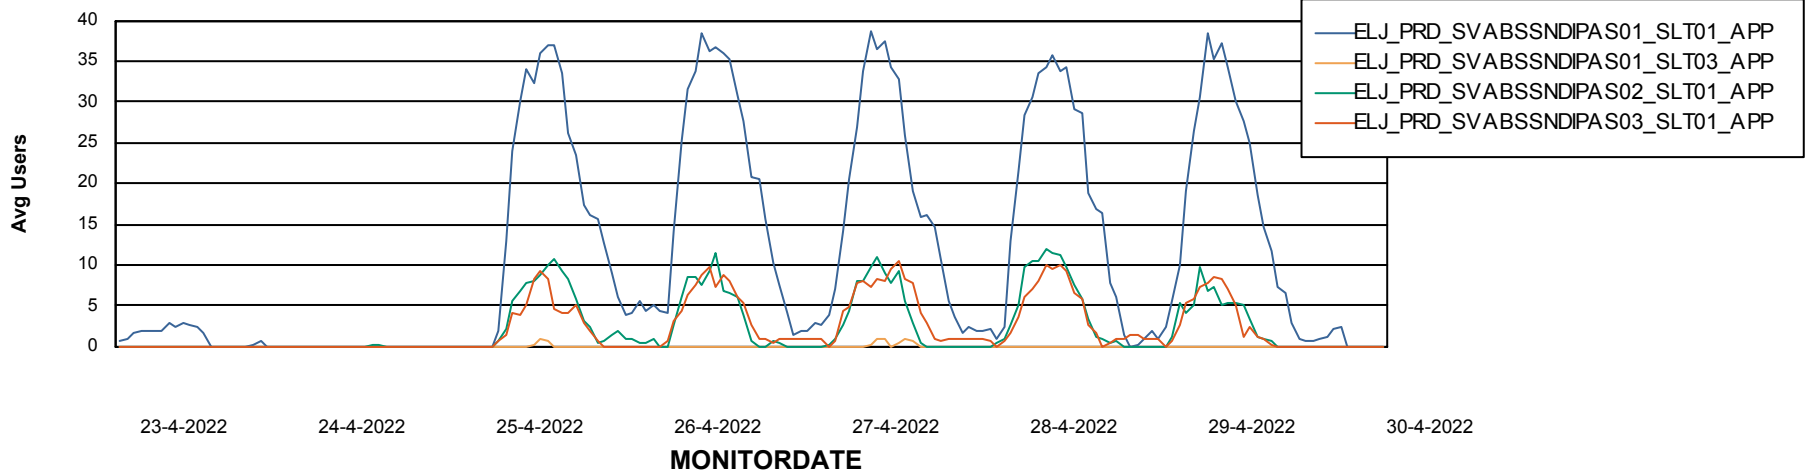

Weekly SLA Customer Report

Customer ELJ Production
Database ID 72

ABSSolute Application Server Services

Avg memory used per ABS Server Service

Avg users per day per ABS server

Weekly SLA Customer Report

Customer ELJ Production
Database ID 72