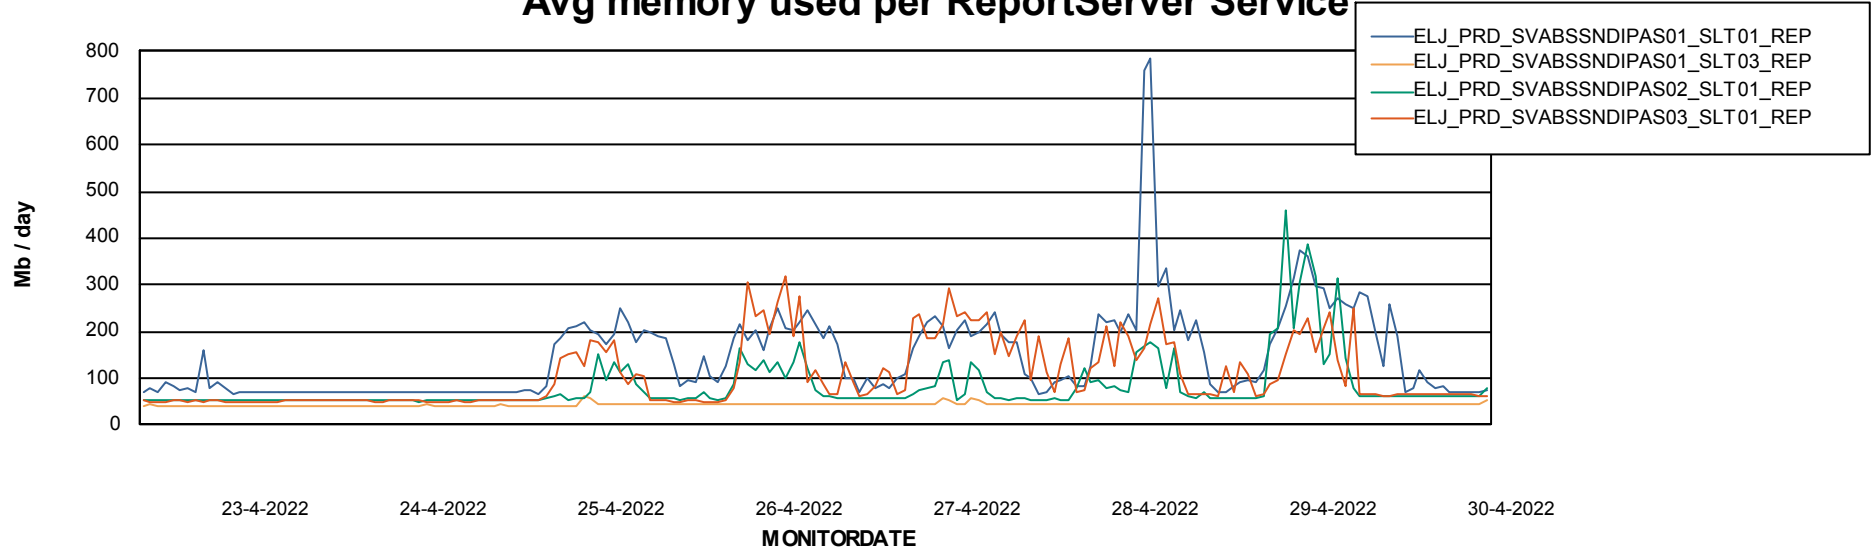

ABSSolute Application ReportServer Services

Avg memory used per ReportServer Service