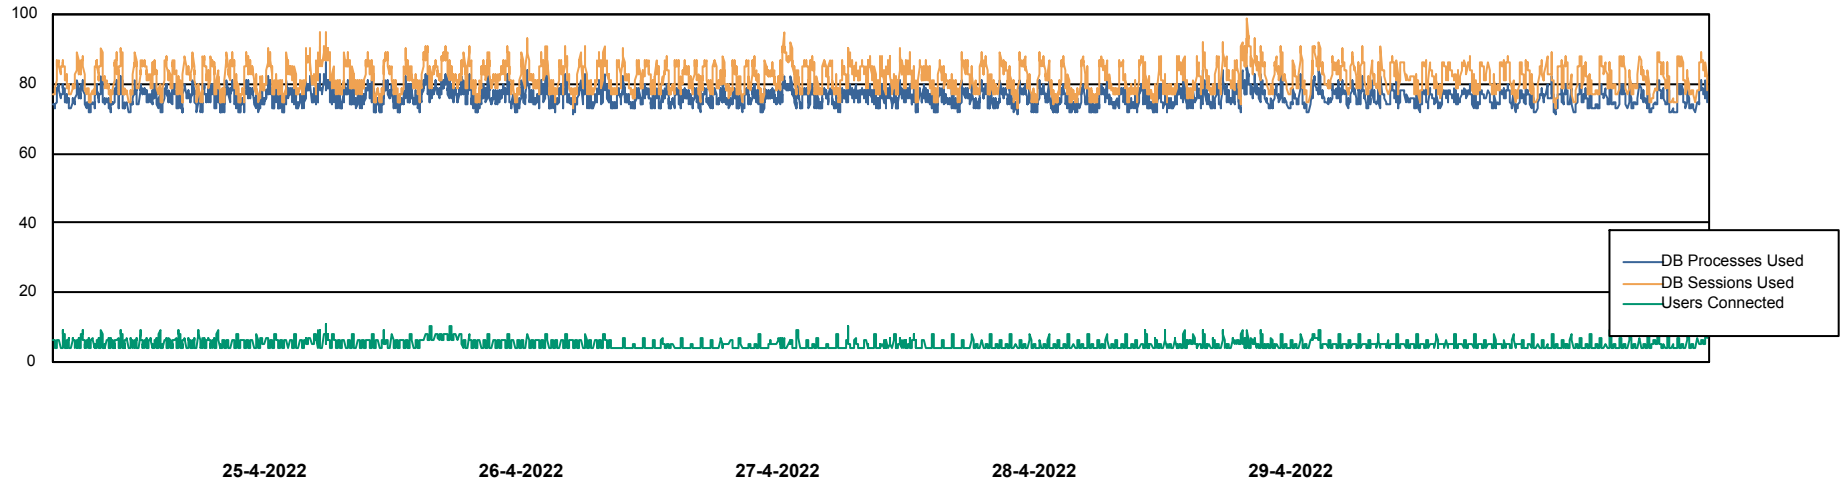

Database Performance ELJDB_PRD_BI