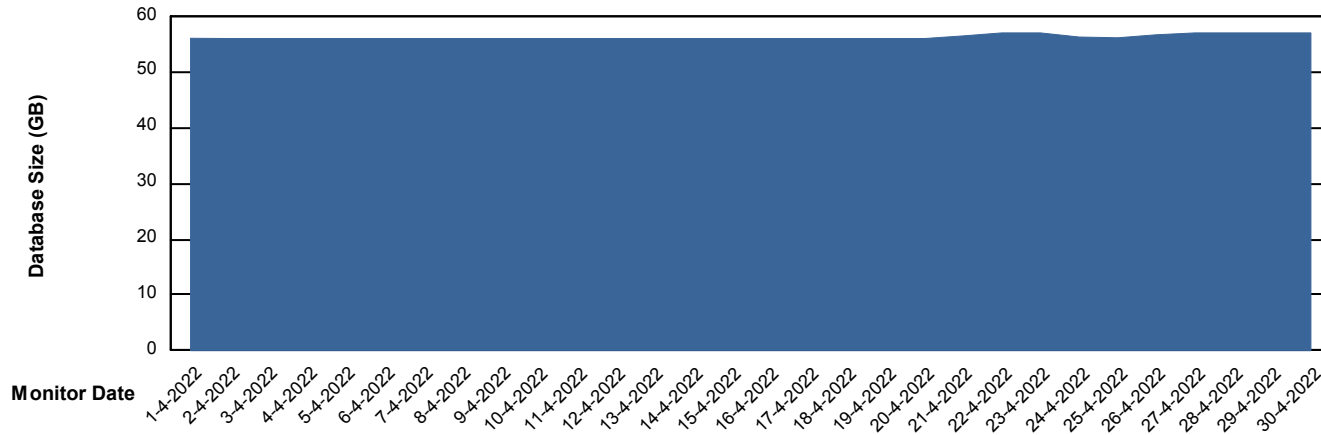

Customer ELJ Production
Database ID 72

Database Performance ELJDB_Standby

Weekly SLA Customer Report

Customer ELJ Production
Database ID 72

DATABASE SIZE ELJDB_PRD_BI

Database growth over last month

DATABASE SIZE ELJDB_Production

Database growth over last month

Weekly SLA Customer Report

Customer ELJ Production
Database ID 72

Database Tablespace		ELJDB_PRD_BI		
Date	Tablespace Name	Filesize (Gb)	Usedsize (Gb)	Percentage free
29-4-2022	ABSDATA	15	12	20
	INDX	20	15	25
28-4-2022	ABSDATA	15	12	20
	INDX	20	15	25
27-4-2022	ABSDATA	15	12	20
	INDX	20	15	25
26-4-2022	ABSDATA	15	12	20
	INDX	20	15	25
25-4-2022	ABSDATA	15	12	20
	INDX	20	15	25
24-4-2022	ABSDATA	15	12	20
	INDX	20	15	25