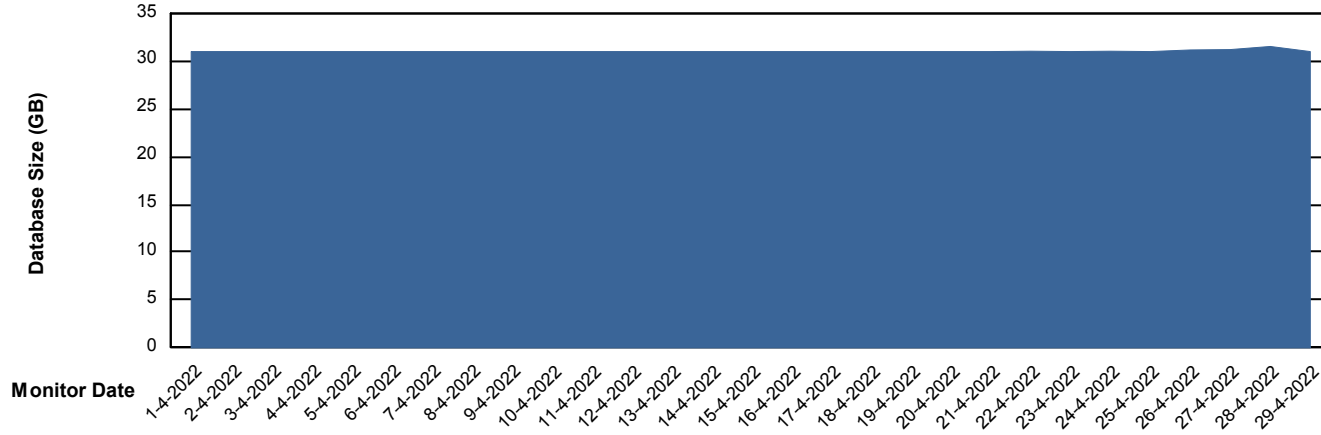

Customer ELJ Production
Database ID 72

Database Performance ELJDB_Standby

Weekly SLA Customer Report

Customer ELJ Production
Database ID 72

DATABASE SIZE ELJDB_PRD_BI

Database growth over last month

DATABASE SIZE ELJDB_Production