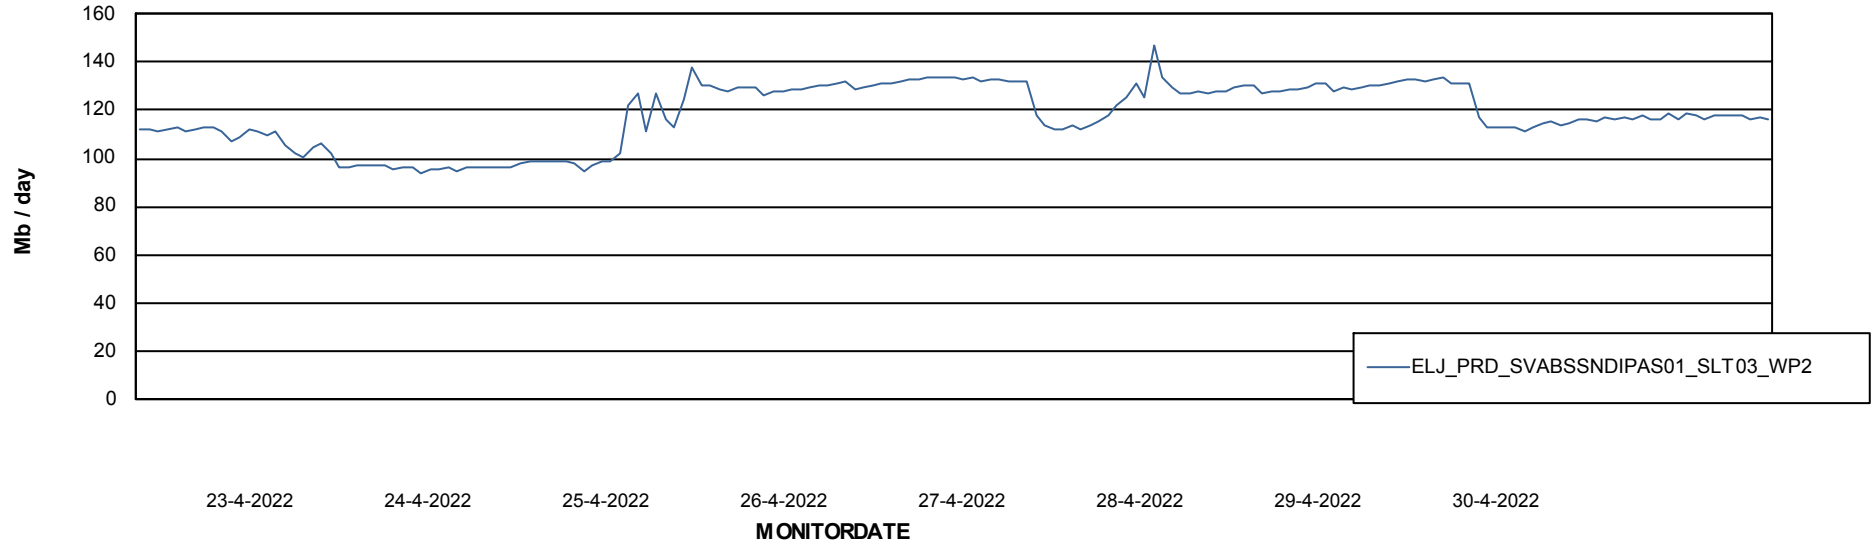

ABSSolute Application ReportServer Services

Avg memory used per ReportServer Service

Weekly SLA Customer Report

Customer ELJ Production
Database ID 72

ABSSolute Web Component Services

Avg memory used per ABS Web component