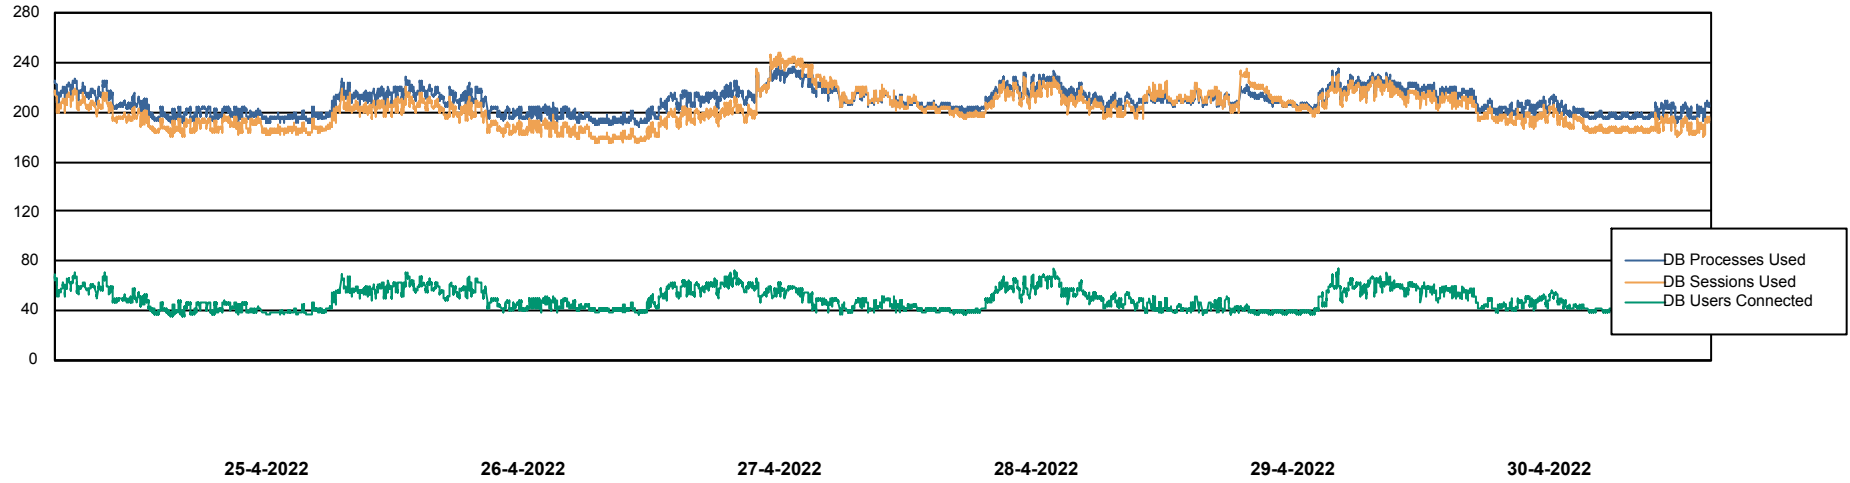

Weekly SLA Customer Report

Customer ECL_Production
Database ID 77

Harddisk Usage ECL_PRD_ECL-ABS-WEB

	Free disk space on C: (%)	Total disk space on C: (Gb)	Used disk space on C: (Gb)
30-4-2022	43	127	72
29-4-2022	44	127	71
28-4-2022	45	127	70
27-4-2022	46	127	69
26-4-2022	46	127	68
25-4-2022	47	127	67
24-4-2022	48	127	66

Weekly SLA Customer Report

Customer ECL_Production
Database ID 77

Database Performance ECLDB_Production

Weekly SLA Customer Report

Customer ECL_Production
Database ID 77

Database Performance ECLDB_Standby

DATABASE SIZE ECLDB_Production