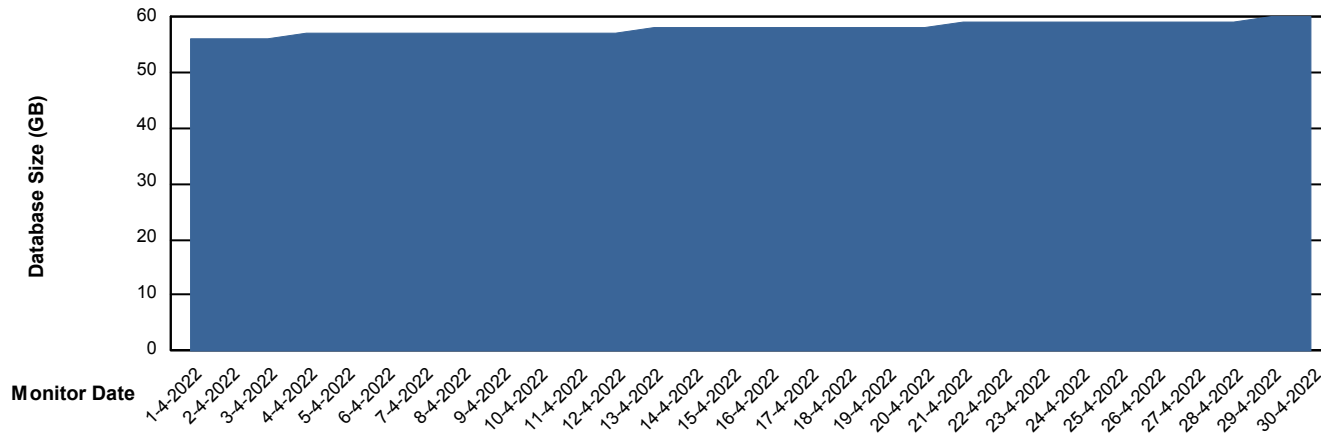

Weekly SLA Customer Report

Customer ECL_Production
Database ID 77

Database Performance ECLDB_Production

Weekly SLA Customer Report

Customer ECL_Production
Database ID 77

Database Performance ECLDB_Standby

DATABASE SIZE ECLDB_Production

Database growth over last month

Weekly SLA Customer Report

Customer ECL_Production
Database ID 77

Database Tablespace ECLDB_Production

Date	Tablespace Name	Filesize (Gb)	Usedsize (Gb)	Percentage free
30-4-2022	ABSDATA	64	49	23
	INDX	8	4	46
29-4-2022	ABSDATA	64	49	23
	INDX	8	4	46
28-4-2022	ABSDATA	64	49	23
	INDX	8	4	46
27-4-2022	ABSDATA	64	49	24
	INDX	8	4	46
26-4-2022	ABSDATA	64	49	24
	INDX	8	4	46
25-4-2022	ABSDATA	64	49	24
	INDX	8	4	46
24-4-2022	ABSDATA	64	48	24
	INDX	8	4	46