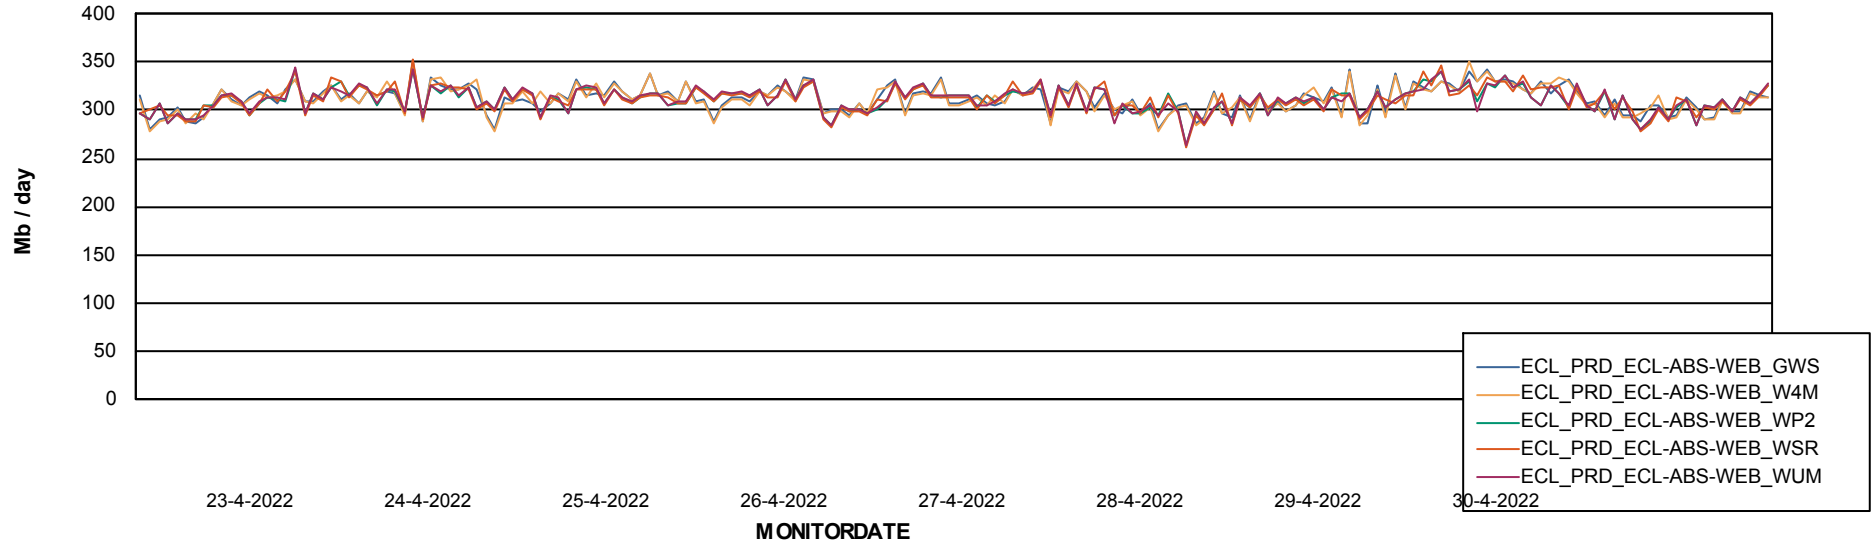

ABSSolute Application ReportServer Services

Avg memory used per ReportServer Service

Weekly SLA Customer Report

Customer ECL_Production
Database ID 77

ABSSolute Web Component Services

Avg memory used per ABS Web component