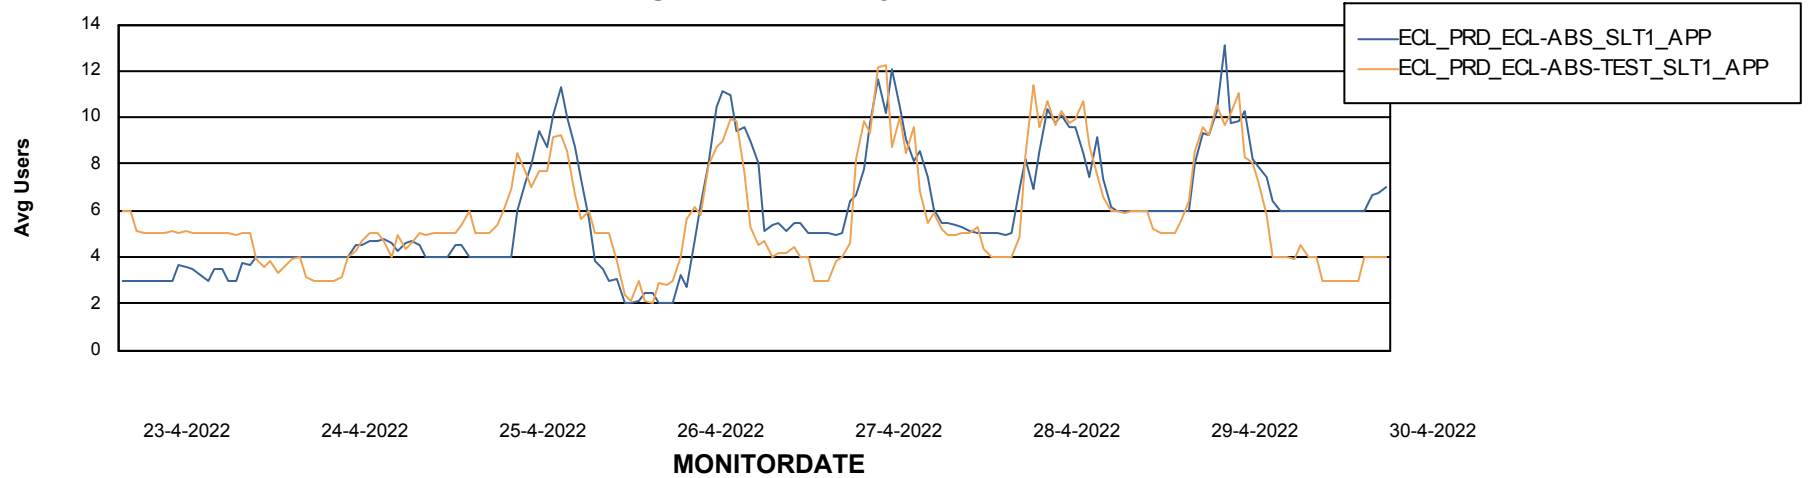

Weekly SLA Customer Report

Customer ECL_Production
Database ID 77

ABSSolute Application Server Services

Avg memory used per ABS Server Service

Avg users per day per ABS server

Weekly SLA Customer Report

Customer ECL_Production
Database ID 77