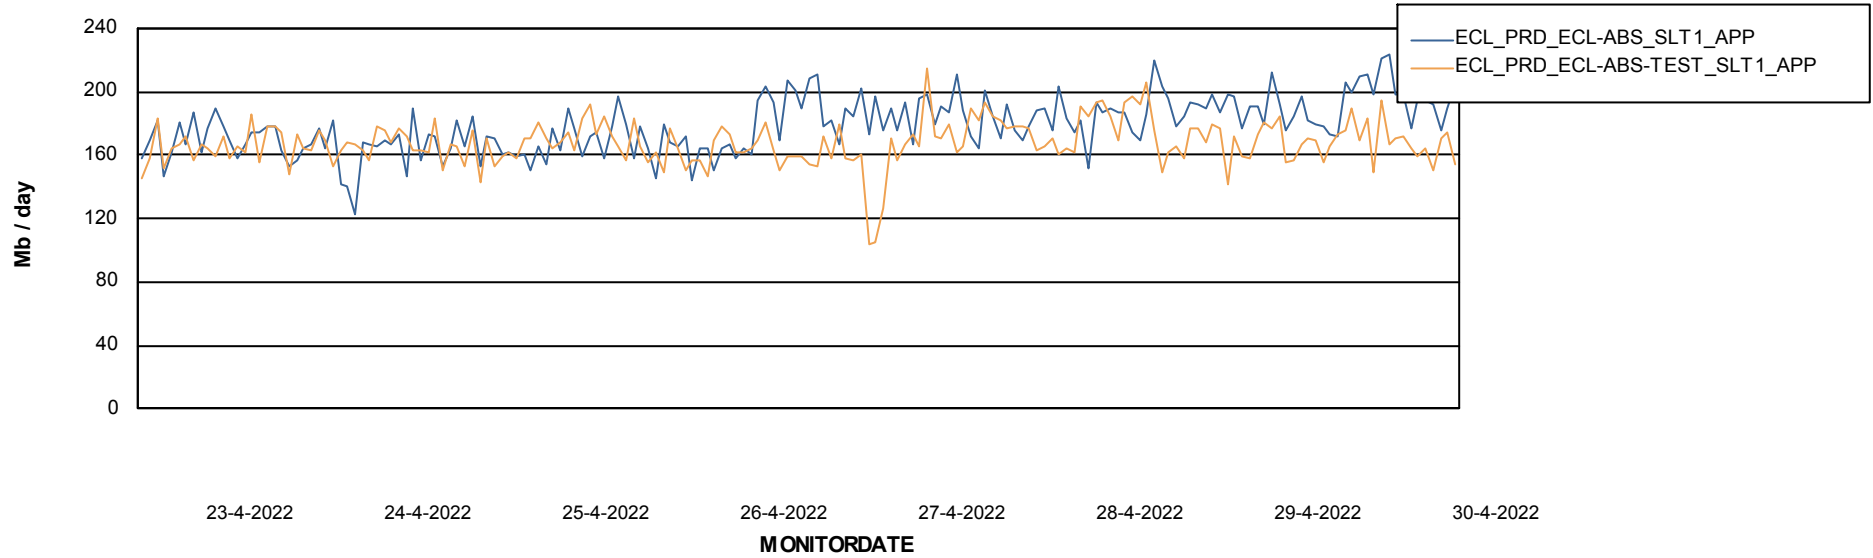

Weekly SLA Customer Report

Customer ECL_Production
Database ID 77

Database Performance ECLDB_Production

Weekly SLA Customer Report

Customer ECL_Production
Database ID 77

Database Performance ECLDB_Standby

DATABASE SIZE ECLDB_Production

Database growth over last month

Weekly SLA Customer Report

Customer ECL_Production
Database ID 77

Database Tablespace ECLDB_Production

Date	Tablespace Name	Filesize (Gb)	Usedsize (Gb)	Percentage free
30-4-2022	ABSDATA	64	49	23
	INDX	8	4	46
29-4-2022	ABSDATA	64	49	23
	INDX	8	4	46
28-4-2022	ABSDATA	64	49	23
	INDX	8	4	46
27-4-2022	ABSDATA	64	49	24
	INDX	8	4	46
26-4-2022	ABSDATA	64	49	24
	INDX	8	4	46
25-4-2022	ABSDATA	64	49	24
	INDX	8	4	46
24-4-2022	ABSDATA	64	48	24
	INDX	8	4	46

Weekly SLA Customer Report

Customer ECL_Production
Database ID 77

ABSSolute Application Server Services

Avg memory used per ABS Server Service

Avg users per day per ABS server

Weekly SLA Customer Report

Customer ECL_Production
Database ID 77