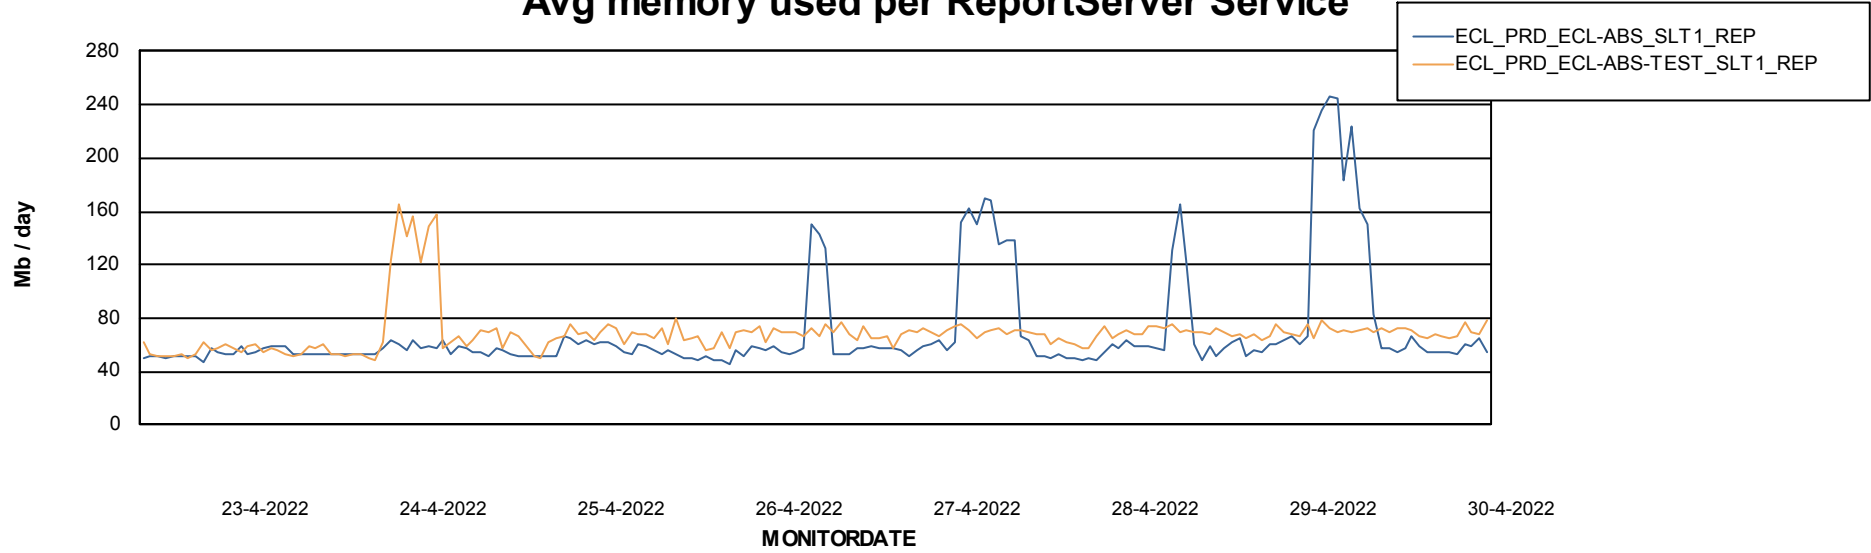

ABSSolute Application ReportServer Services

Avg memory used per ReportServer Service