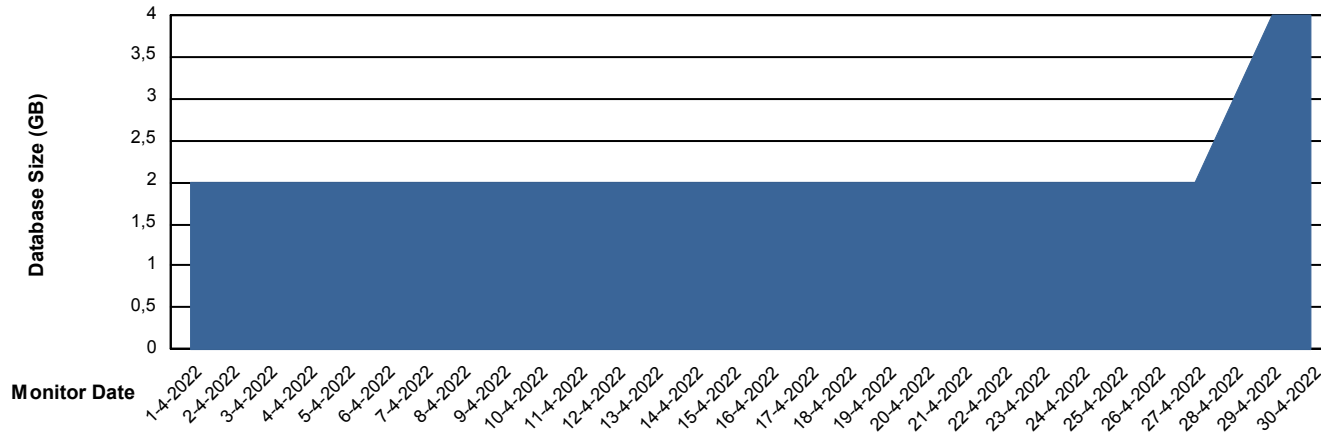

Weekly SLA Customer Report

Customer DFD_Production
Database ID 39

Database Performance DFDDB_Production

DATABASE SIZE DFDDB_Production

Database growth over last month

Weekly SLA Customer Report

Customer DFD_Production
Database ID 39

Database Tablespace DFDDB_Production

Date	Tablespace Name	Filesize (Gb)	Usedsize (Gb)	Percentage free
30-4-2022	ABSDATA	83	0	100
	INDX	161	1	99
29-4-2022	ABSDATA	83	0	100
	INDX	161	1	99
28-4-2022	ABSDATA	83	0	100
	INDX	161	1	100
27-4-2022	ABSDATA	83	0	100
	INDX	161	0	100
26-4-2022	ABSDATA	83	0	100
	INDX	161	0	100
25-4-2022	ABSDATA	83	0	100
	INDX	161	0	100
24-4-2022	ABSDATA	83	0	100
	INDX	161	0	100