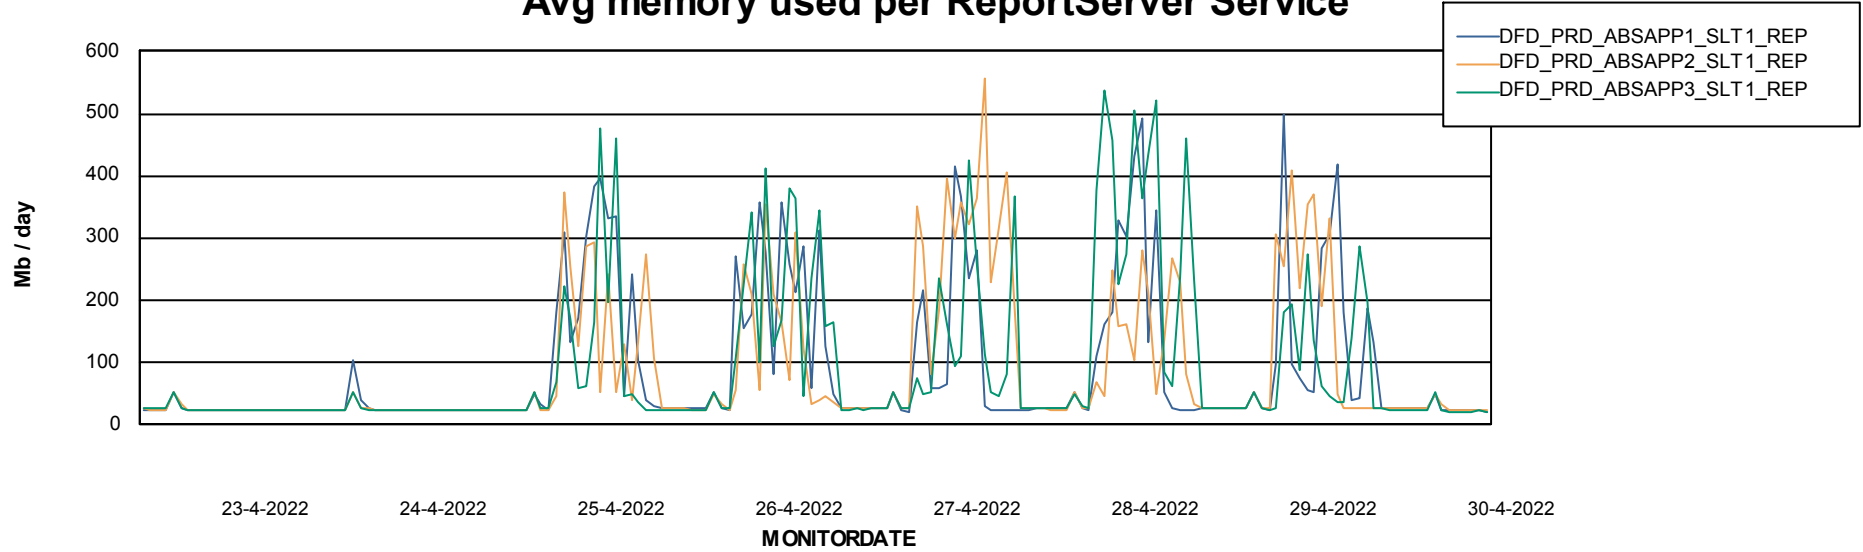

ABSSolute Application ReportServer Services

Avg memory used per ReportServer Service