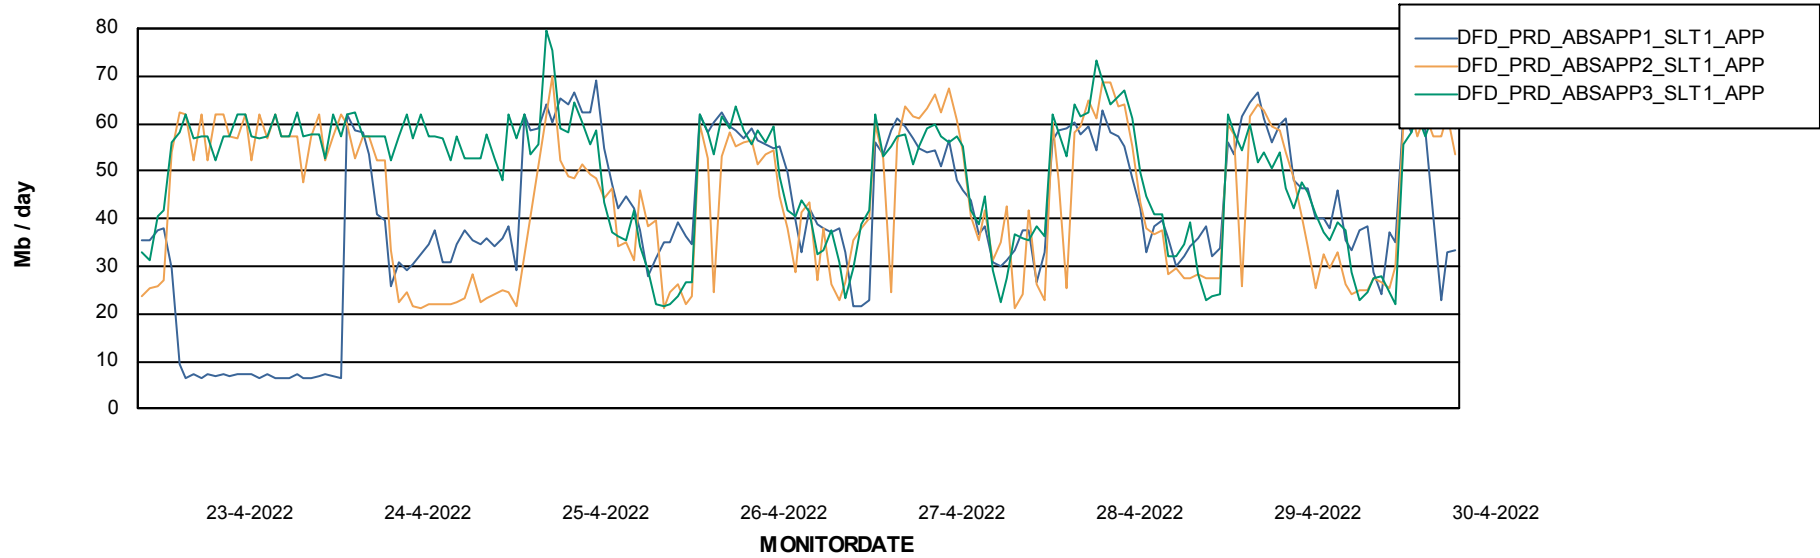

Weekly SLA Customer Report

Customer DFD_Production
Database ID 39

Database Performance DFDDB_Production

DATABASE SIZE DFDDB_Production

Database growth over last month

Weekly SLA Customer Report

Customer DFD_Production
Database ID 39

Database Tablespace DFDDB_Production

Date	Tablespace Name	Filesize (Gb)	Usedsize (Gb)	Percentage free
30-4-2022	ABSDATA	83	0	100
	INDX	161	1	99
29-4-2022	ABSDATA	83	0	100
	INDX	161	1	99
28-4-2022	ABSDATA	83	0	100
	INDX	161	1	100
27-4-2022	ABSDATA	83	0	100
	INDX	161	0	100
26-4-2022	ABSDATA	83	0	100
	INDX	161	0	100
25-4-2022	ABSDATA	83	0	100
	INDX	161	0	100
24-4-2022	ABSDATA	83	0	100
	INDX	161	0	100

Weekly SLA Customer Report

Customer DFD_Production
Database ID 39

ABSSolute Application Server Services

Avg memory used per ABS Server Service

Avg users per day per ABS server

Weekly SLA Customer Report

Customer DFD_Production
Database ID 39