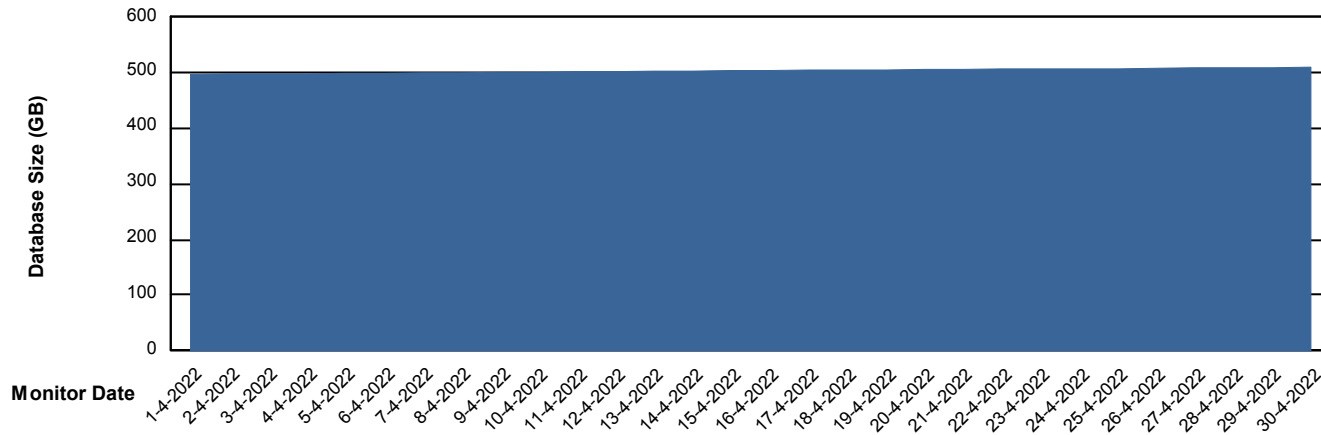

DATABASE SIZE CUS_ProdDB_Primary

Database growth over last month