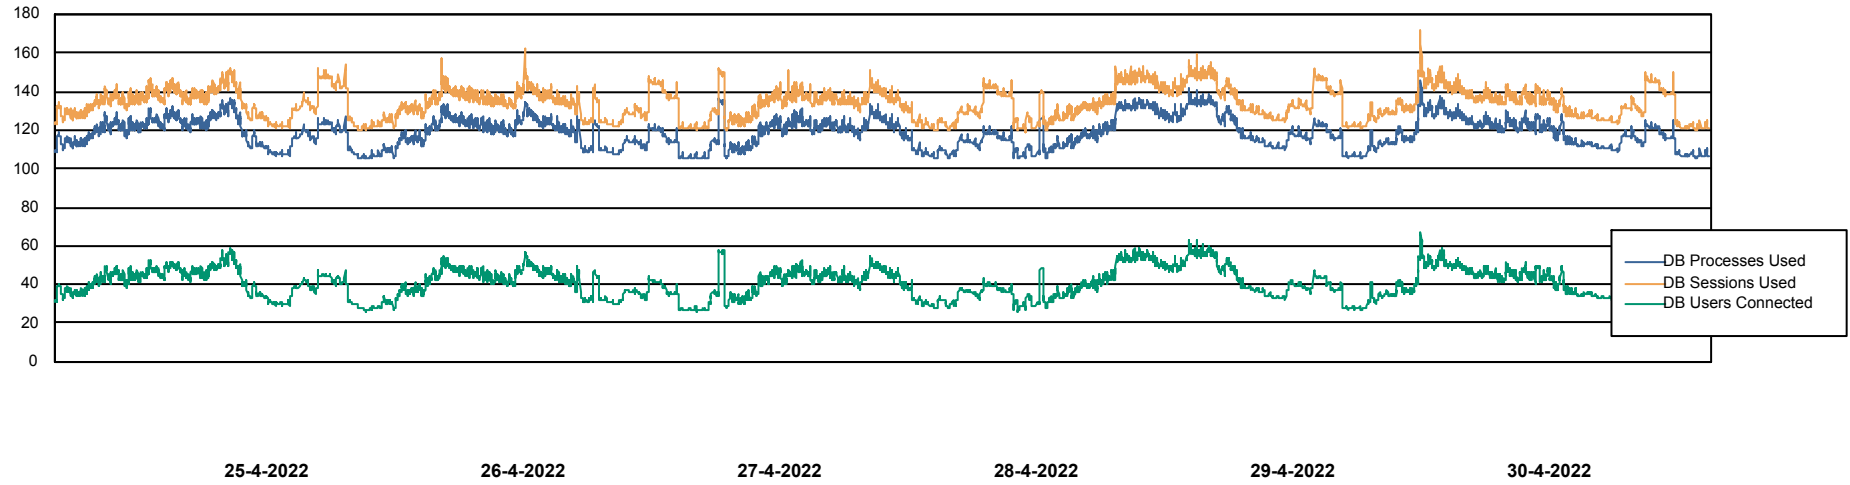

Harddisk Usage CUS_StandByDBSrv_ABSD2

	Free disk space on C: (%)	Total disk space on C: (Gb)	Used disk space on C: (Gb)	Free disk space on D: (%)	Total disk space on D: (Gb)	Used disk space on D: (Gb)
30-4-2022	76	199	48	27	1,024	746
29-4-2022	76	199	48	28	1,024	742
28-4-2022	76	199	48	28	1,024	742
27-4-2022	76	199	49	28	1,024	741
26-4-2022	75	199	50	28	1,024	739
25-4-2022	75	199	50	29	1,024	731
24-4-2022	74	199	51	28	1,024	732

Weekly SLA Customer Report

Customer CUS_Production
Database ID 131

Database Performance CUS_ProdDB_Primary

Weekly SLA Customer Report

Customer CUS_Production
Database ID 131

Database Performance CUS_ProdDB_Standby