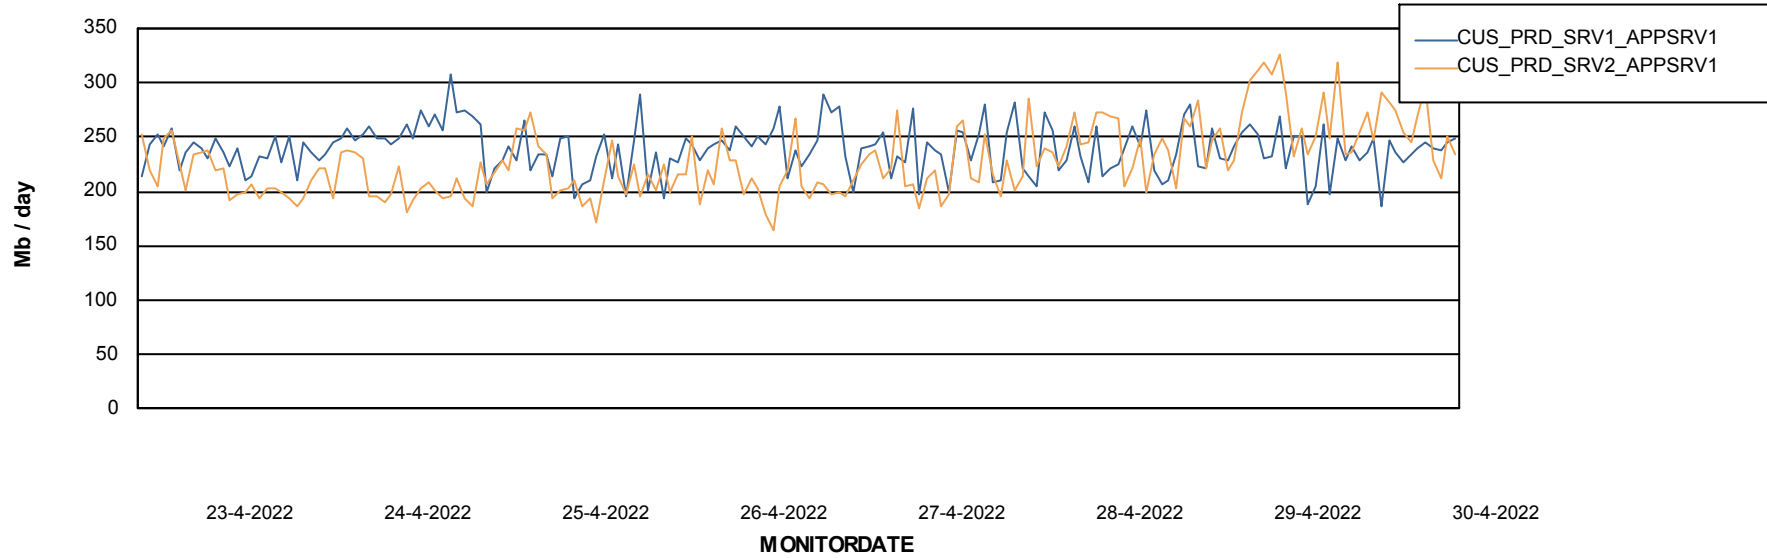

Standby Database Health CUS_Production

Recovery lag for last 7 days

Weekly SLA Customer Report

Customer CUS_Production
Database ID 131

ABSSolute Application Server Services

Avg memory used per ABS Server Service