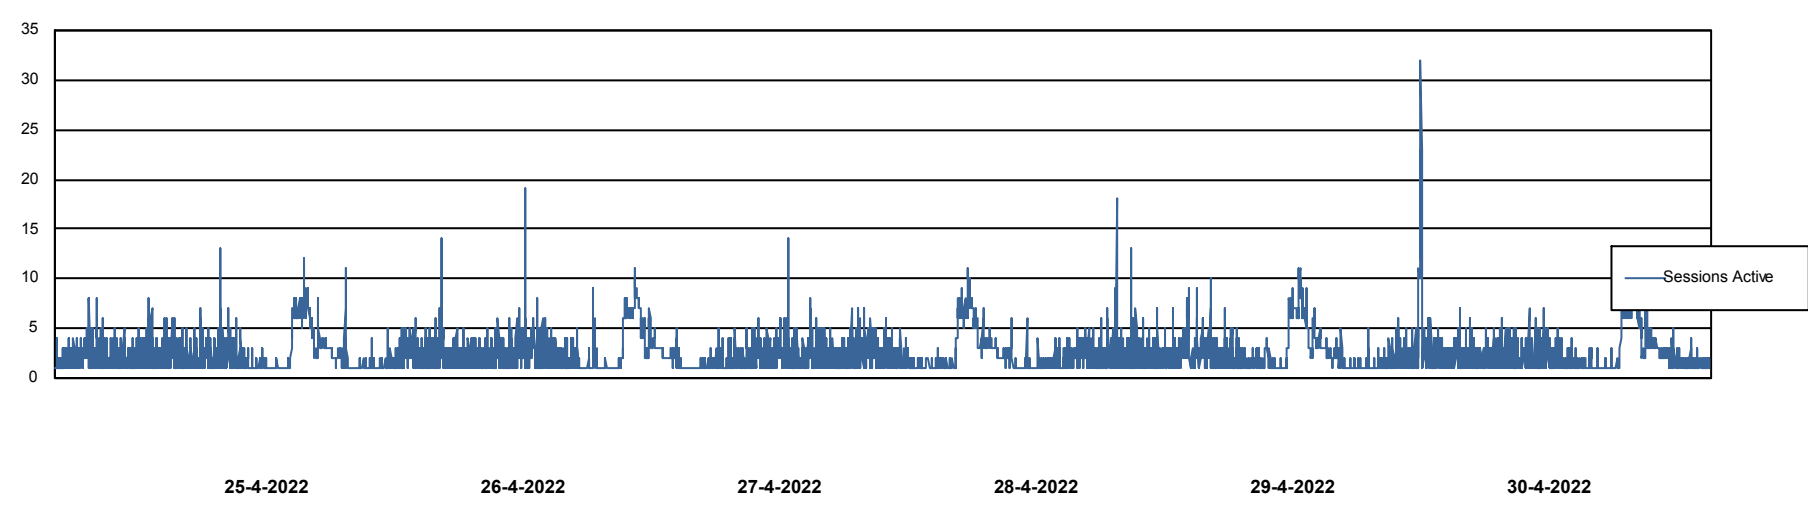

Harddisk Usage CUS_StandByDBSrv_ABSD2

	Free disk space on C: (%)	Total disk space on C: (Gb)	Used disk space on C: (Gb)	Free disk space on D: (%)	Total disk space on D: (Gb)	Used disk space on D: (Gb)
30-4-2022	76	199	48	27	1,024	746
29-4-2022	76	199	48	28	1,024	742
28-4-2022	76	199	48	28	1,024	742
27-4-2022	76	199	49	28	1,024	741
26-4-2022	75	199	50	28	1,024	739
25-4-2022	75	199	50	29	1,024	731
24-4-2022	74	199	51	28	1,024	732

Weekly SLA Customer Report

Customer CUS_Production
Database ID 131

Database Performance CUS_ProdDB_Primary

Weekly SLA Customer Report

Customer CUS_Production
Database ID 131

Database Performance CUS_ProdDB_Standby