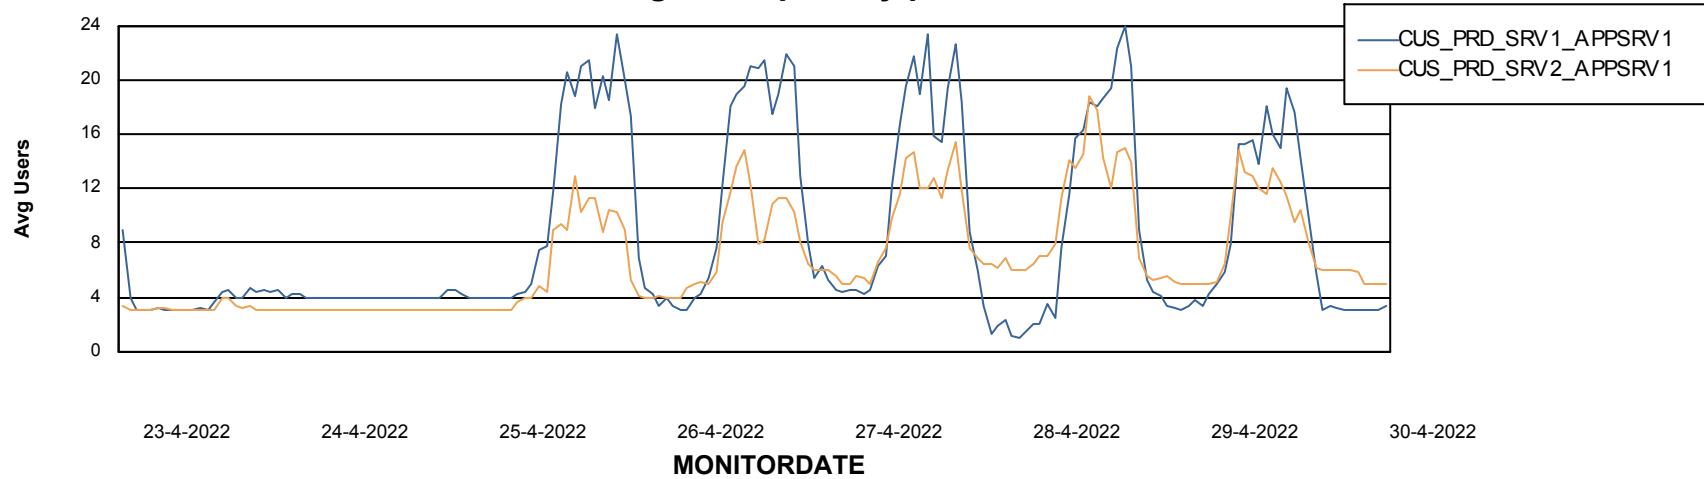

Avg users per day per ABS server