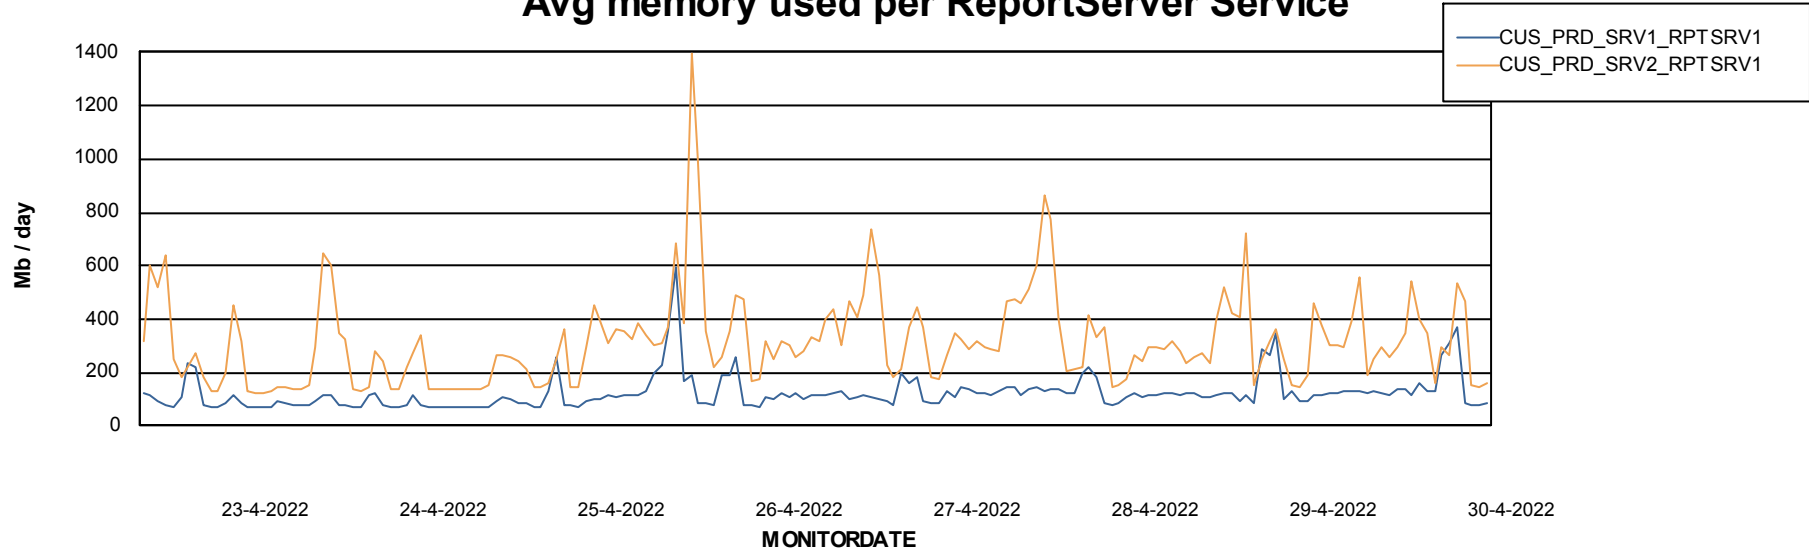

Avg users per day per ABS server

Weekly SLA Customer Report

Customer CUS_Production
Database ID 131

ABSSolute Web Component Services

Avg memory used per ReportServer Service

Weekly SLA Customer Report

Customer CUS_Production
Database ID 131