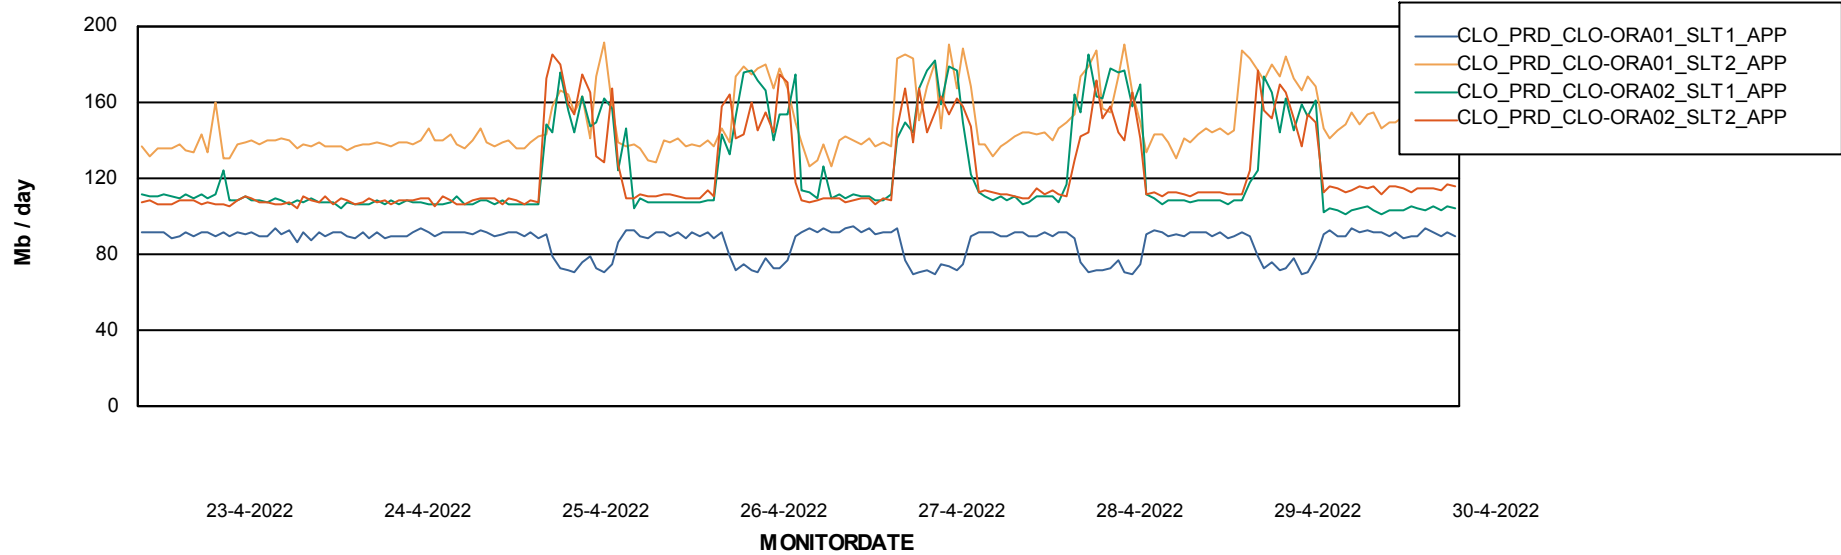

Weekly SLA Customer Report

Customer CLO Production
Database ID 38

Database Tablespace CLODB_TEST_CLO-ORA02

Date	Tablespace Name	Filesize (Gb)	Usedsize (Gb)	Percentage free
30-4-2022	ABSDATA	88	47	47
	INDX	112	94	16
29-4-2022	ABSDATA	88	47	47
	INDX	112	94	16
28-4-2022	ABSDATA	88	47	47
	INDX	112	94	16
27-4-2022	ABSDATA	88	47	47
	INDX	112	94	16
26-4-2022	ABSDATA	88	47	47
	INDX	112	94	16
25-4-2022	ABSDATA	88	47	47
	INDX	112	94	16
24-4-2022	ABSDATA	88	47	47
	INDX	112	94	16

Weekly SLA Customer Report

Customer CLO Production
Database ID 38

ABSSolute Application Server Services

Avg memory used per ABS Server Service

Avg users per day per ABS server

Weekly SLA Customer Report

Customer CLO Production
Database ID 38