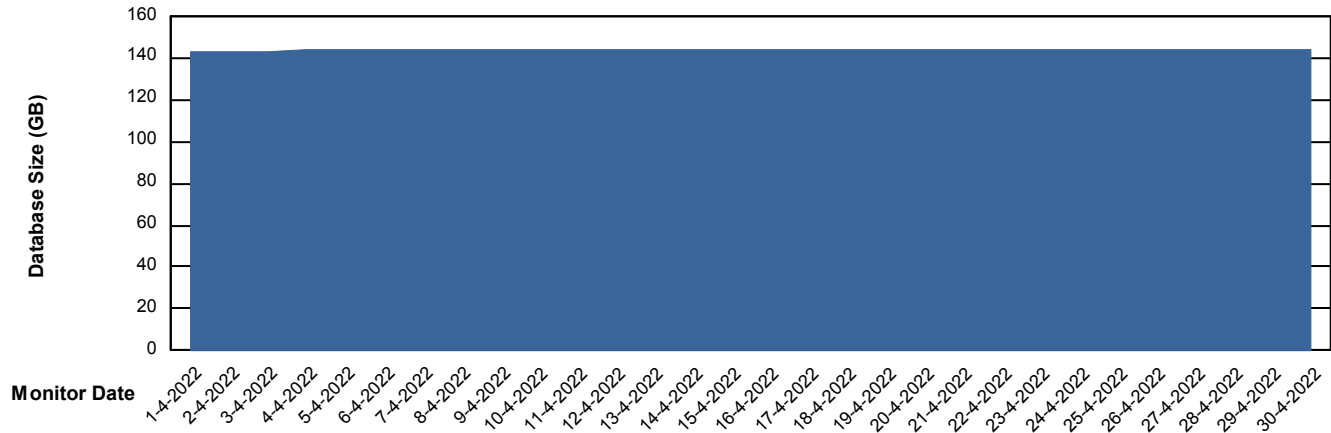

DATABASE SIZE CLODB_TEST_CLO-ORA02

Database growth over last month