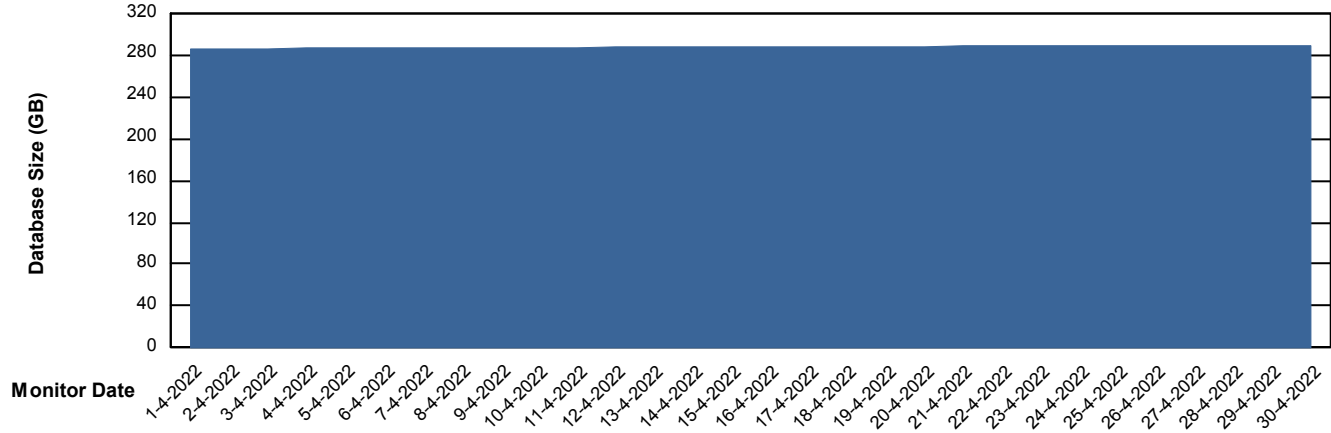

DATABASE SIZE CLODB_PRD_CLO-ORA01

Database growth over last month