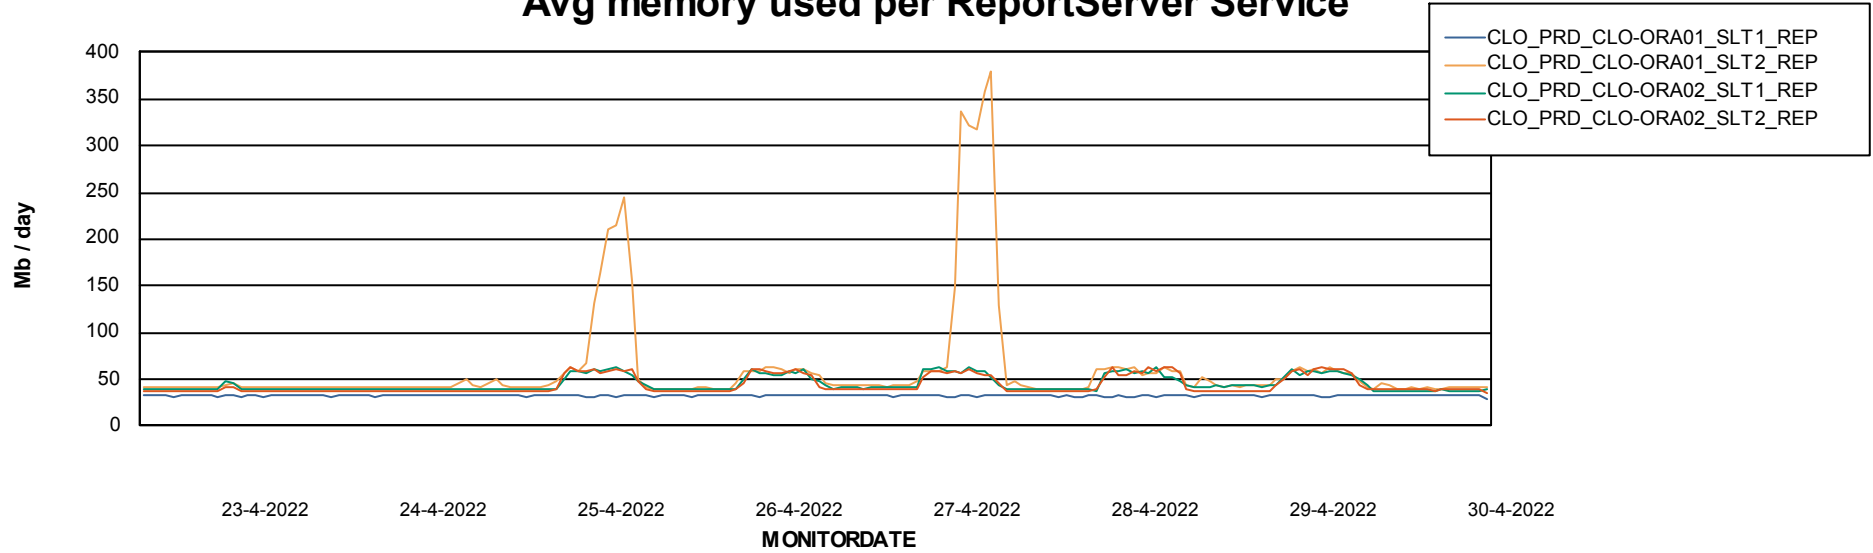

ABSSolute Application ReportServer Services

Avg memory used per ReportServer Service