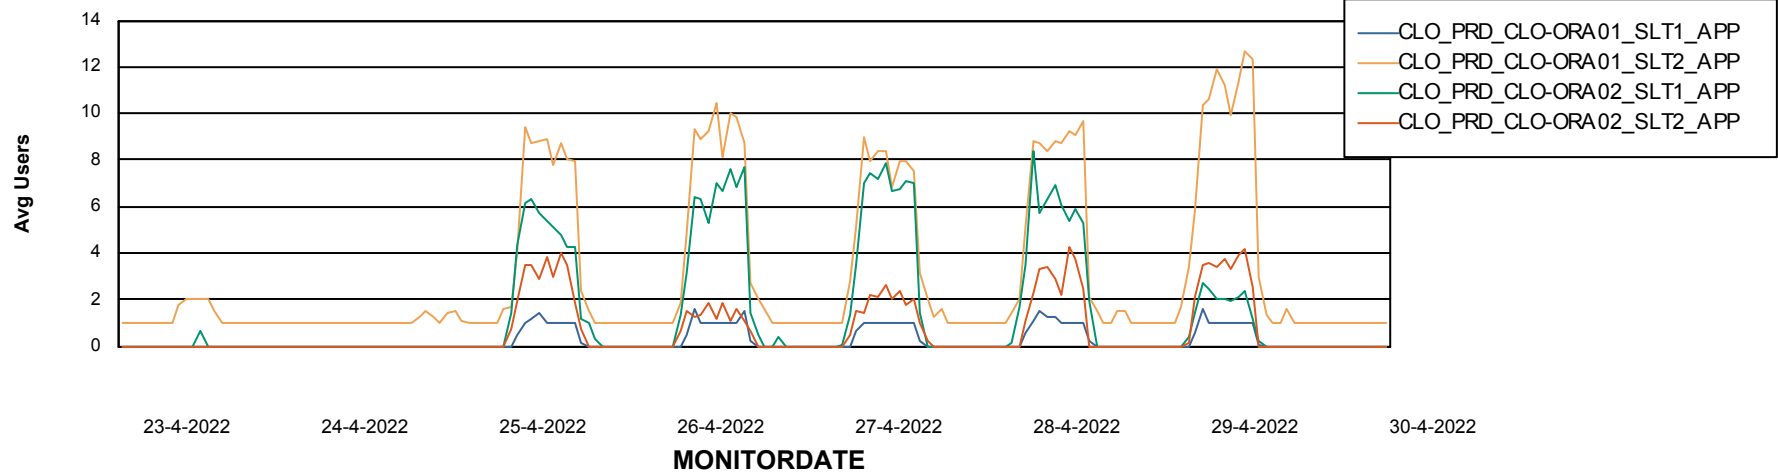

Weekly SLA Customer Report

Customer CLO Production
Database ID 38

ABSSolute Application Server Services

Avg memory used per ABS Server Service

Avg users per day per ABS server

Weekly SLA Customer Report

Customer CLO Production
Database ID 38