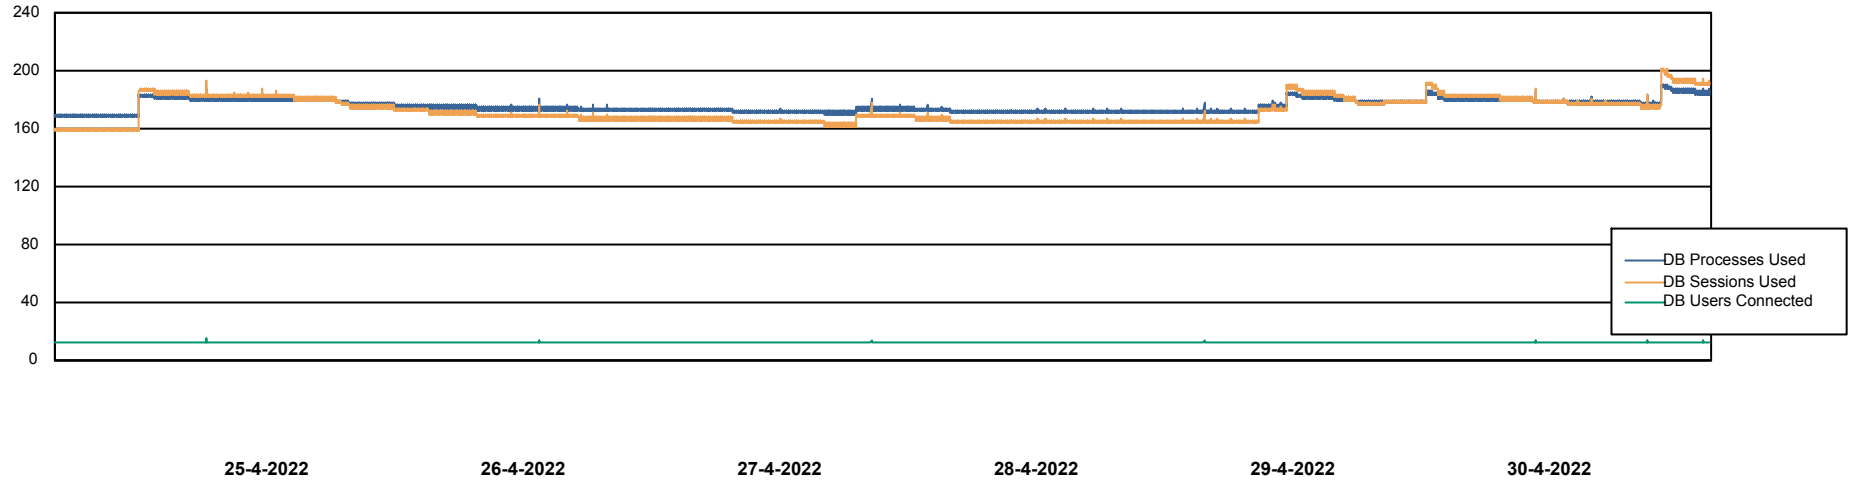

Database Performance CLODB_TEST_CLO-ORA02