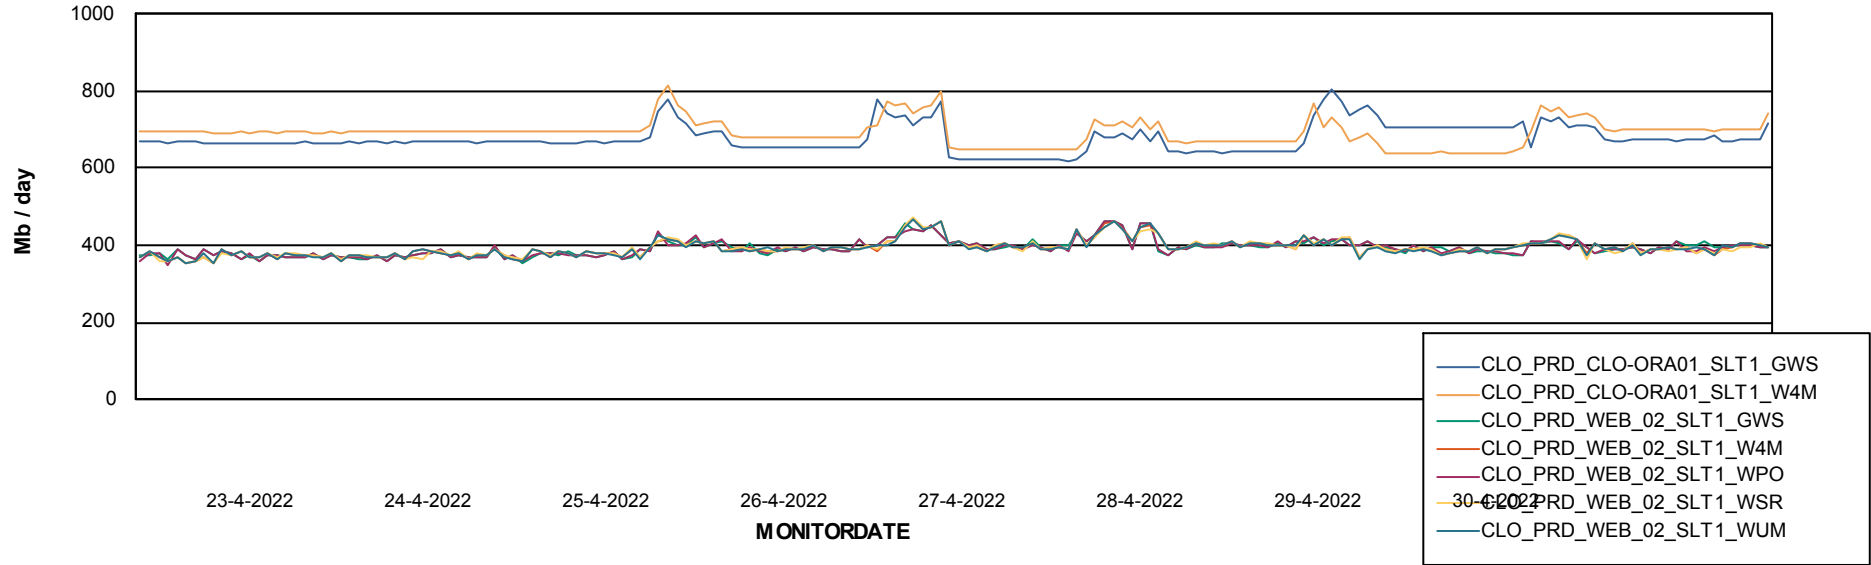

ABSSolute Application ReportServer Services

Avg memory used per ReportServer Service

Weekly SLA Customer Report

Customer CLO Production
Database ID 38

ABSSolute Web Component Services

Avg memory used per ABS Web component