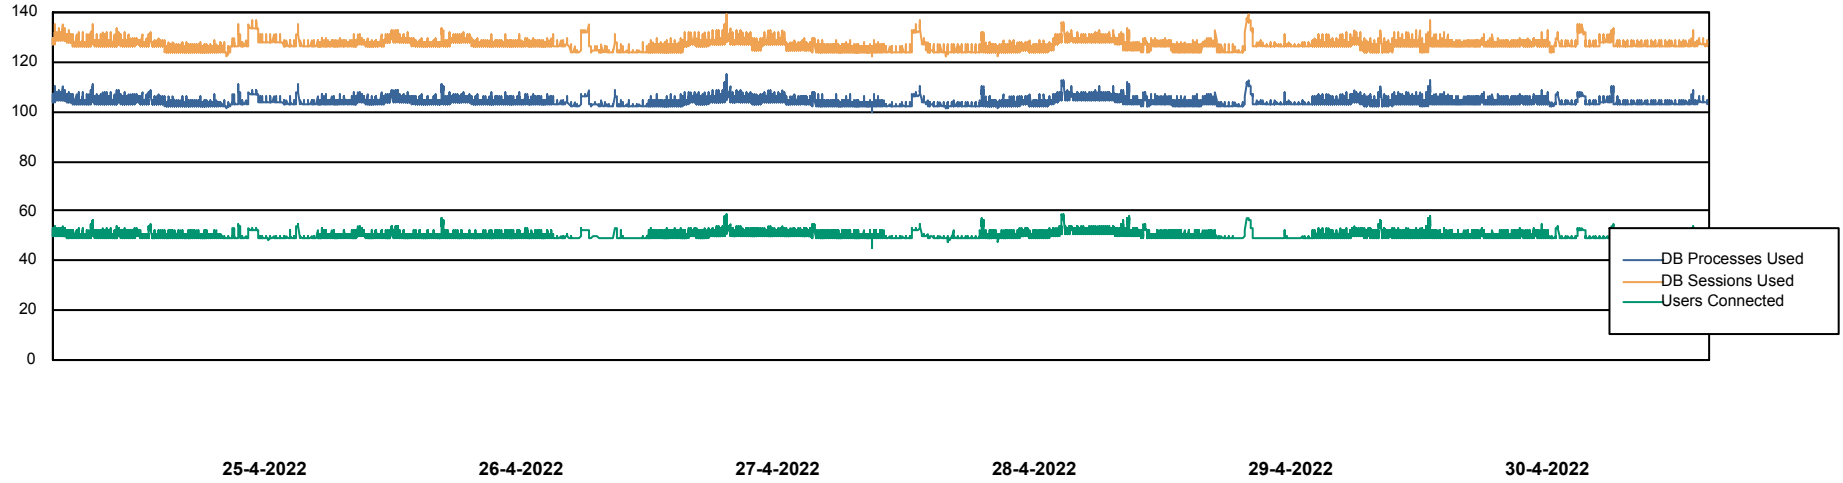

Harddisk Usage CIW_PRD_ORACLE2

	Free disk space on c: (%)	Total disk space on c: (Gb)	Free disk space on d: (%)	Total disk space on d: (Gb)	Free disk space on e: (%)	Total disk space on e: (Gb)
30-4-2022	91	701	65	700	100	830
29-4-2022	91	701	64	700	100	830
28-4-2022	91	701	64	700	100	830
27-4-2022	91	701	65	700	100	830
26-4-2022	91	701	65	700	100	830
25-4-2022	91	701	65	700	100	830
24-4-2022	91	701	65	700	100	830

Weekly SLA Customer Report

Customer CIW Production
Database ID 45

Database Performance CIWDB_Production

Weekly SLA Customer Report

Customer CIW Production
Database ID 45

Database Performance CIWDB_Standby

Weekly SLA Customer Report