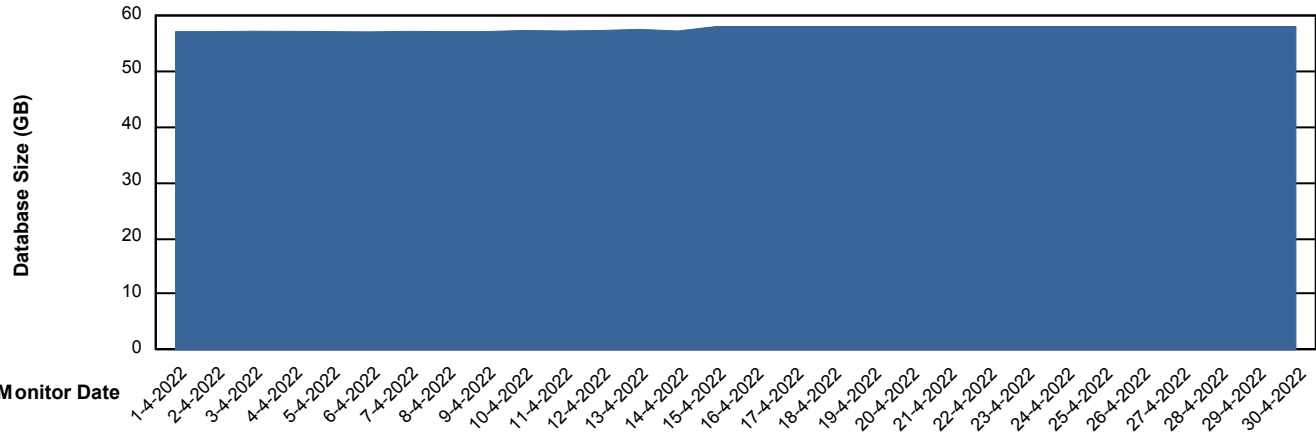

Weekly SLA Customer Report

Customer CIW Production
Database ID 45

Database Performance CIWDB_Production

Weekly SLA Customer Report

Customer CIW Production
Database ID 45

Database Performance CIWDB_Standby

Weekly SLA Customer Report

Customer CIW Production
 Database ID 45

DATABASE SIZE CIWDB_Production

Database growth over last month

Database Tablespace CIWDB_Production

Date	Tablespace Name	Filesize (Gb)	Usedsize (Gb)	Percentage free
30-4-2022	ABSDATA	54	44	19
	INDX	12	6	50
29-4-2022	ABSDATA	54	44	19
	INDX	12	6	50
28-4-2022	ABSDATA	54	44	19
	INDX	12	6	50
27-4-2022	ABSDATA	54	44	19
	INDX	12	6	50
26-4-2022	ABSDATA	54	44	19
	INDX	12	6	50
25-4-2022	ABSDATA	54	44	19
	INDX	12	6	50
24-4-2022	ABSDATA	54	44	19
	INDX	12	6	50