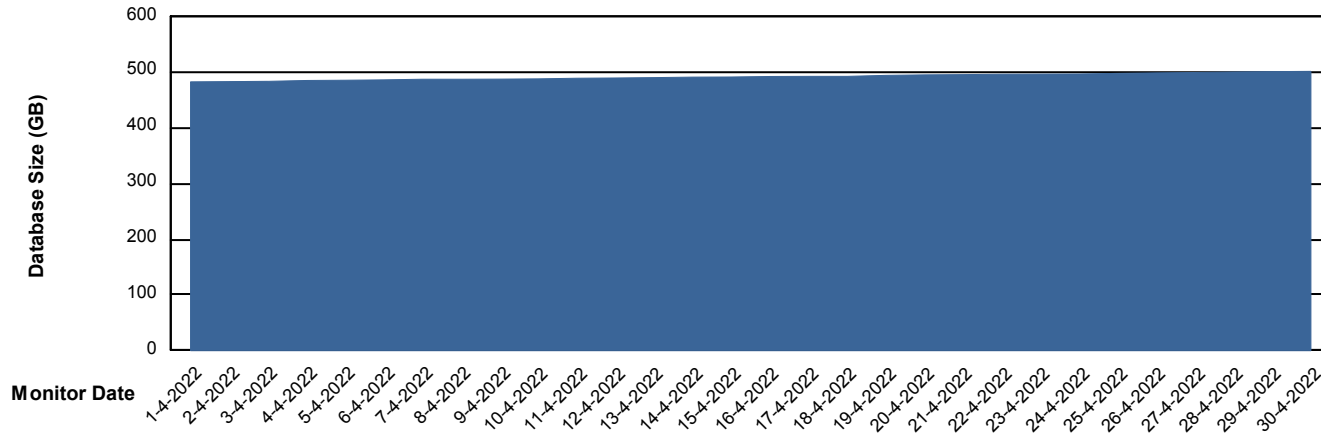

Customer BGG_Production
Database ID 58

Database Performance BGGDB_Standby

Weekly SLA Customer Report

Customer BGG_Production
Database ID 58

DATABASE SIZE BGGDB_BI

Database growth over last month

DATABASE SIZE BGGDB_Production

Database growth over last month

Weekly SLA Customer Report

Customer BGG_Production
Database ID 58

Database Tablespace BGGDB_BI

Date	Tablespace Name	Filesize (Gb)	Usedsize (Gb)	Percentage free
30-4-2022	ABSDATA	158	135	15
	INDX	194	166	14
29-4-2022	ABSDATA	158	135	15
	INDX	194	167	14
28-4-2022	ABSDATA	158	135	15
	INDX	194	166	14
27-4-2022	ABSDATA	158	134	15
	INDX	194	165	15
26-4-2022	ABSDATA	158	134	15
	INDX	194	165	15
25-4-2022	ABSDATA	158	134	15
	INDX	194	164	15
24-4-2022	ABSDATA	158	134	15
	INDX	194	165	15