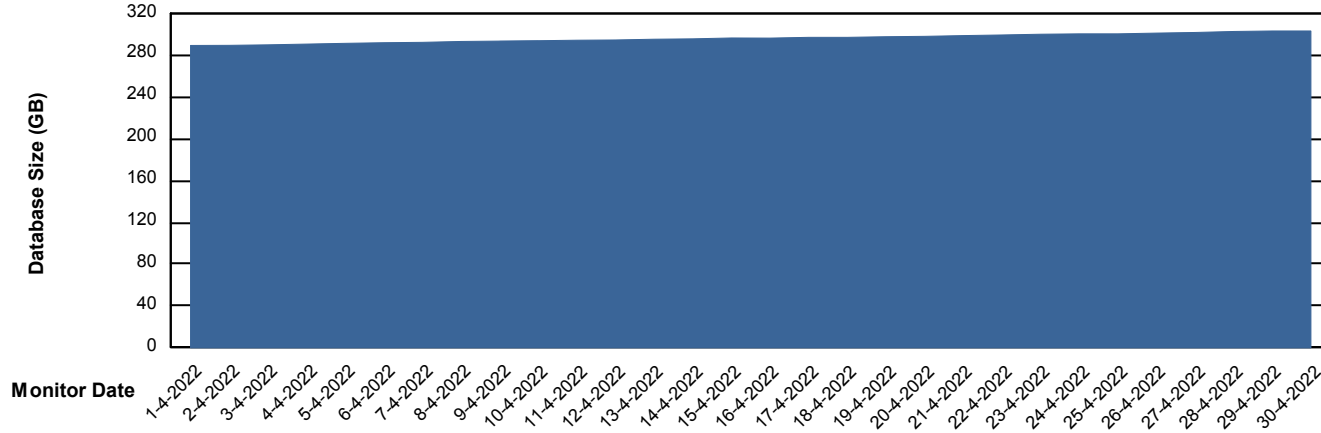

Customer BGG_Production
Database ID 58

Database Performance BGGDB_Standby

Weekly SLA Customer Report

Customer BGG_Production
Database ID 58

DATABASE SIZE BGGDB_BI

Database growth over last month

DATABASE SIZE BGGDB_Production