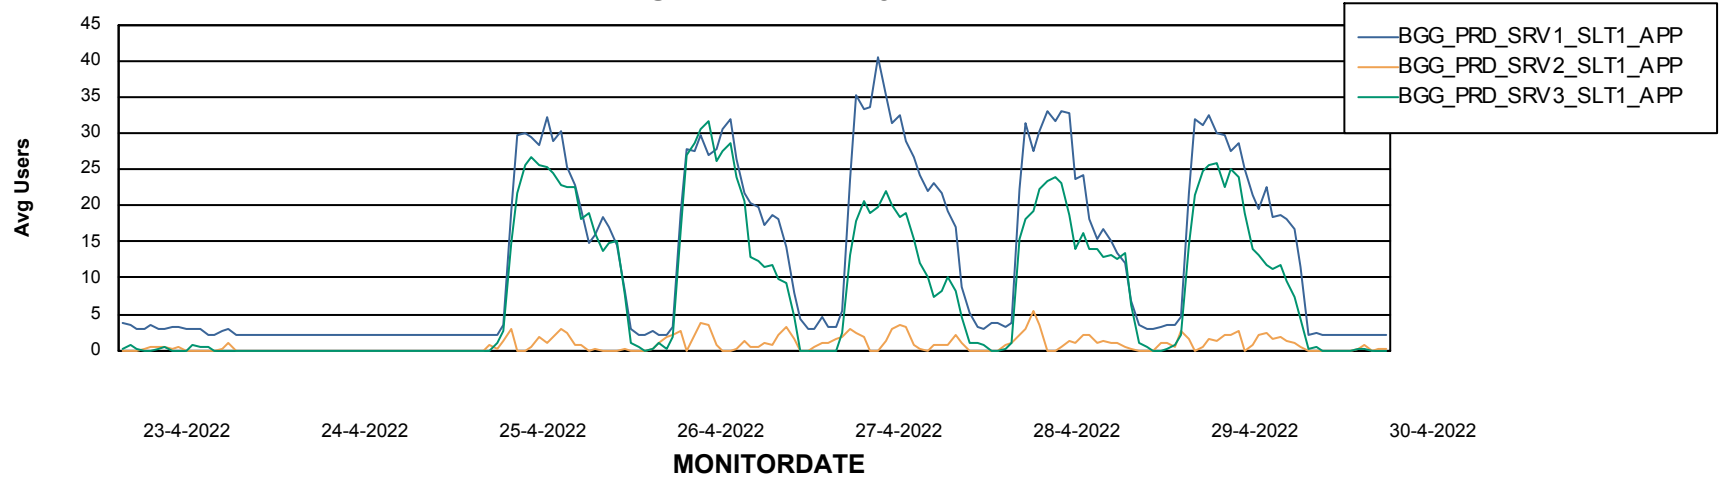

Avg users per day per ABS server