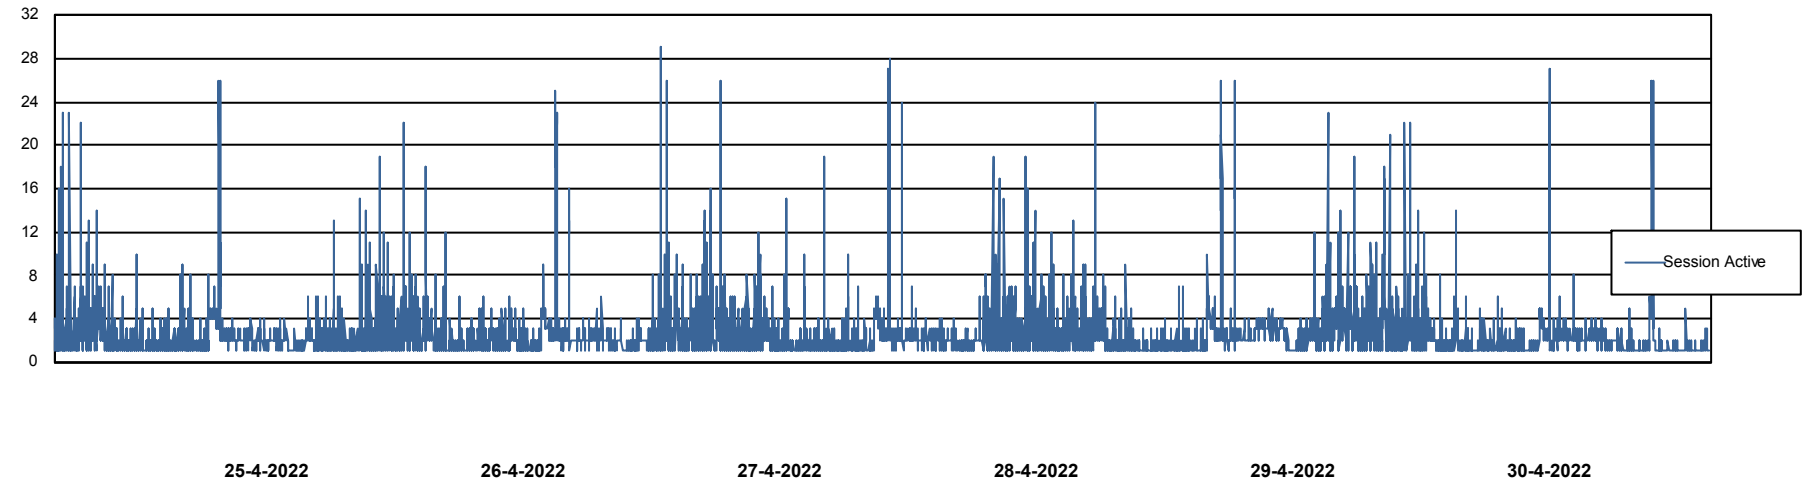

Weekly SLA Customer Report

Customer BGG_Production
Database ID 58

Database Performance BGGDB_BI

Weekly SLA Customer Report

Customer BGG_Production
Database ID 58

Database Performance BGGDB_Production

Weekly SLA Customer Report

Customer BGG_Production
Database ID 58

Database Performance BGGDB_Standby

Weekly SLA Customer Report

Customer BGG_Production
Database ID 58

DATABASE SIZE BGGDB_BI

Database growth over last month

DATABASE SIZE BGGDB_Production