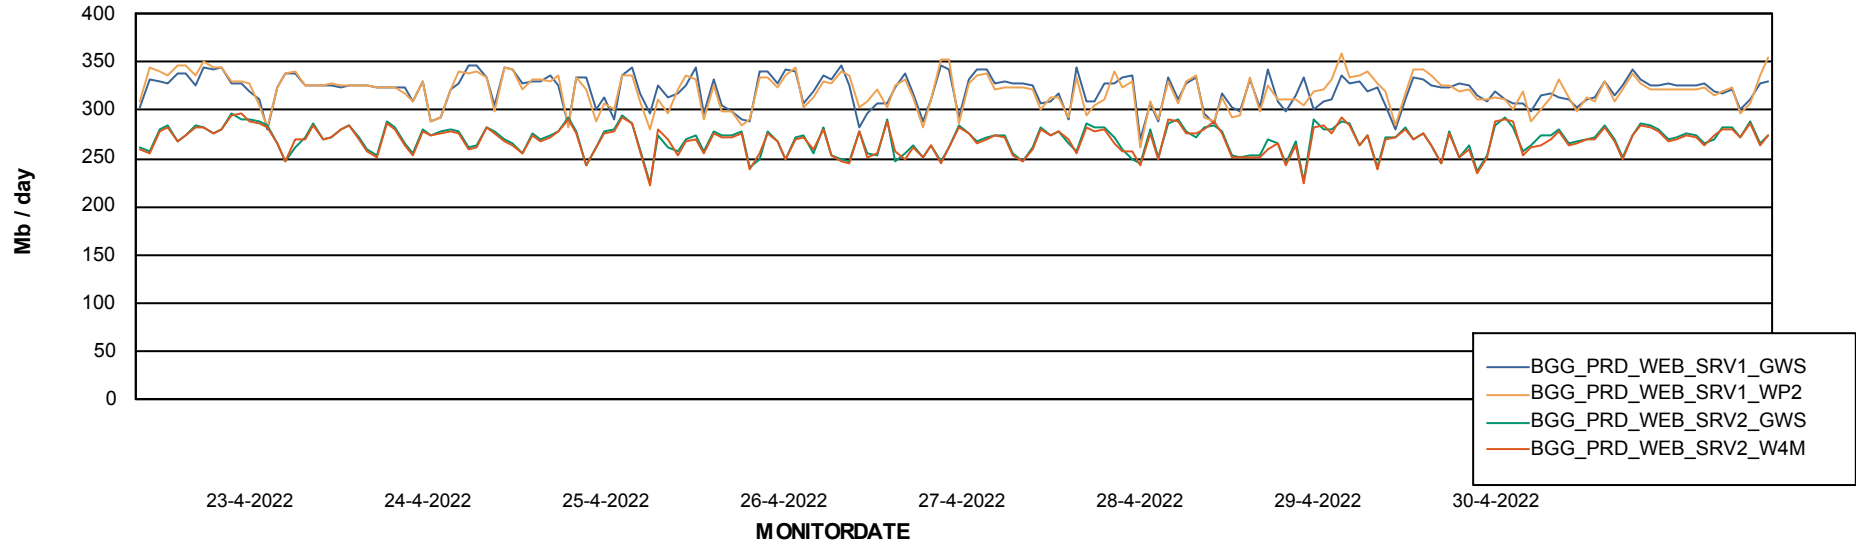

ABSSolute Web Component Services

Avg memory used per ABS Web component