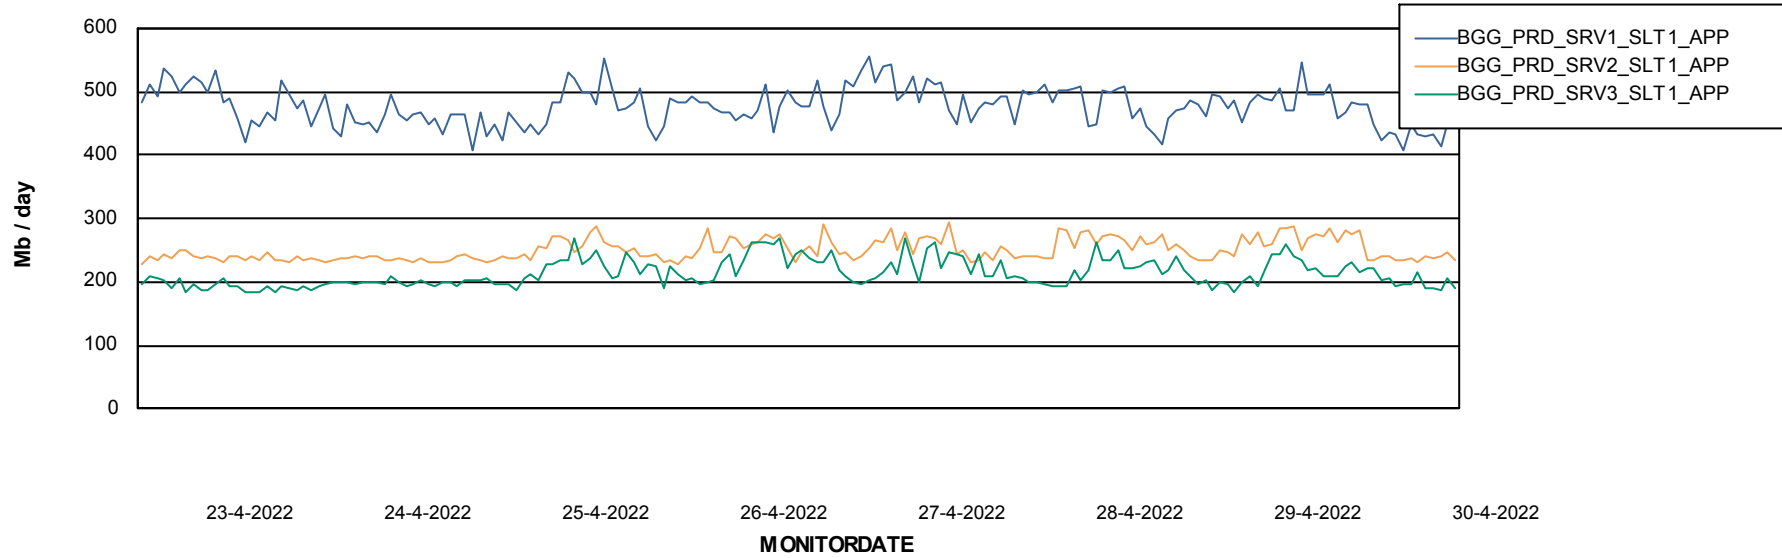

ABSSolute Application Server Services

Avg memory used per ABS Server Service