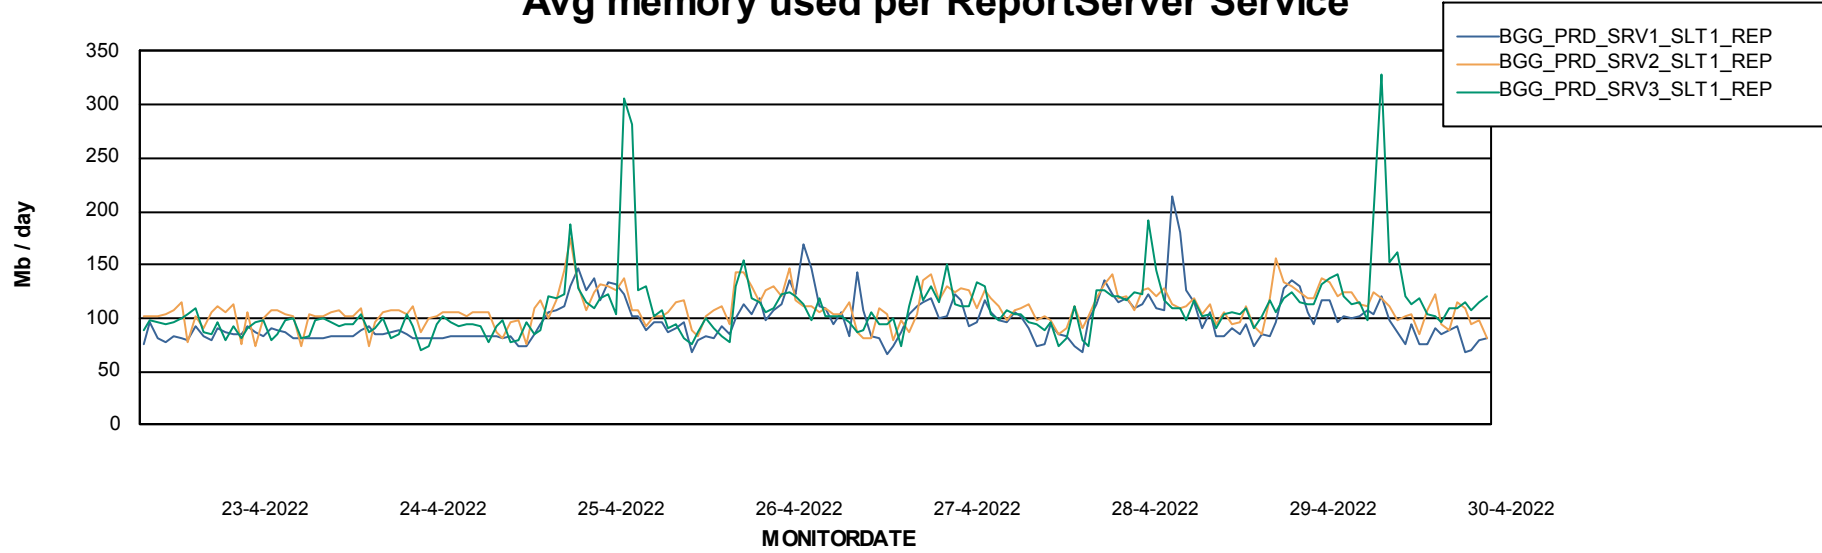

Avg memory used per ABS Server Service

Avg users per day per ABS server

Weekly SLA Customer Report

Customer BGG_Production
Database ID 58

ABSSolute Application ReportServer Services

Avg memory used per ReportServer Service