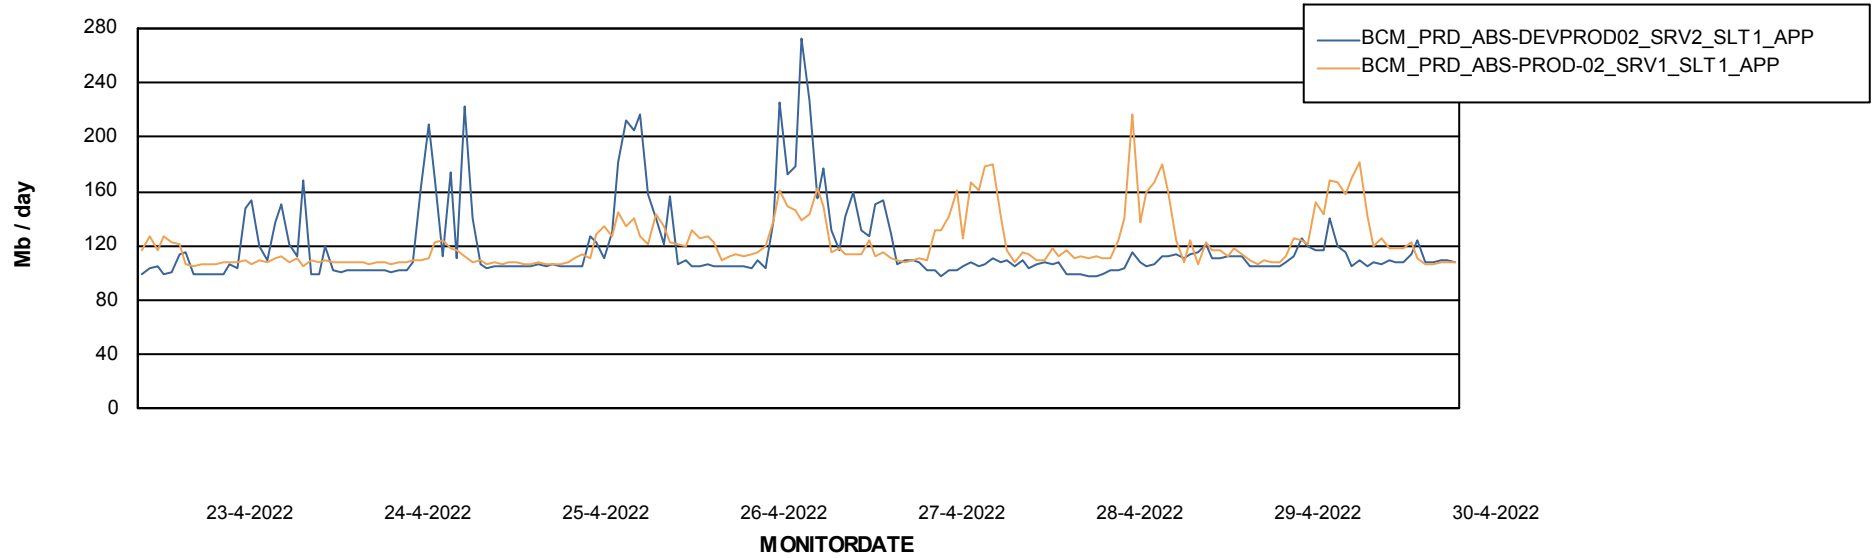

ABSSolute Application Server Services

Avg memory used per ABS Server Service