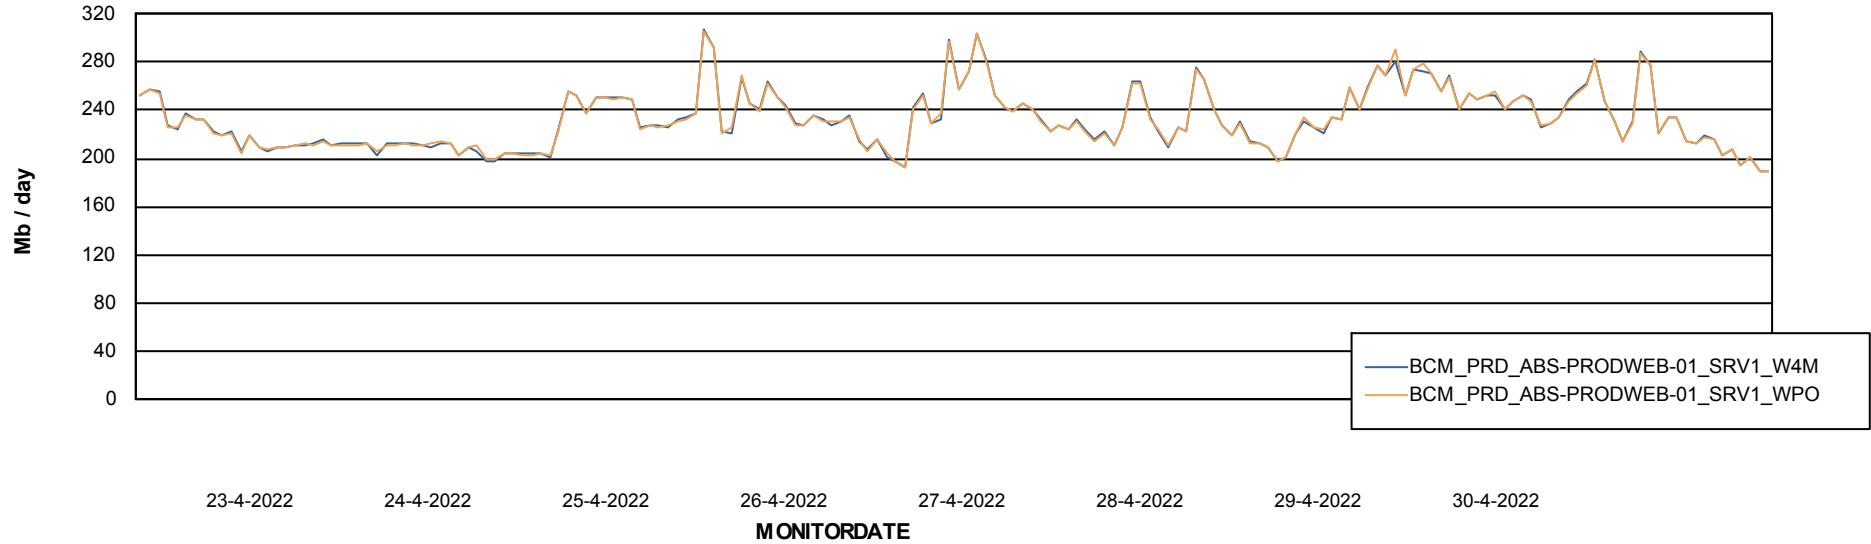

ABSSolute Application ReportServer Services

Avg memory used per ReportServer Service

Weekly SLA Customer Report

Customer BCM_Production
Database ID 81

ABSSolute Web Component Services

Avg memory used per ABS Web component