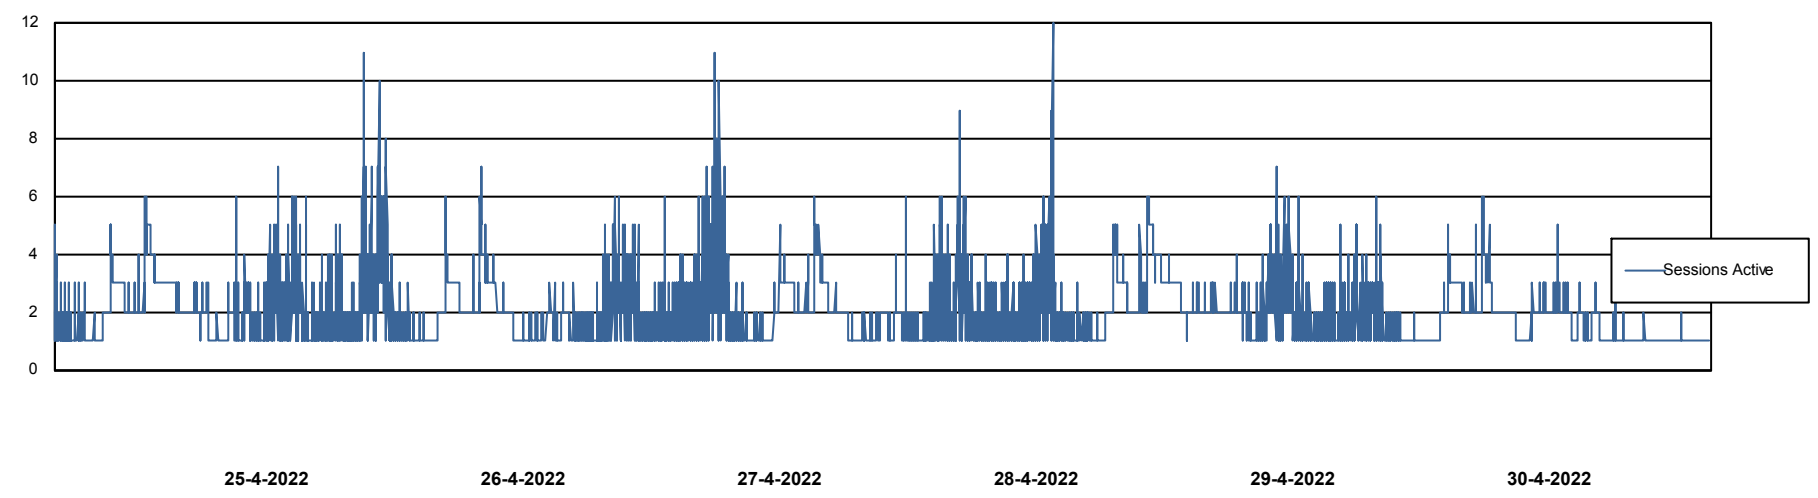

Database Performance AUJ_DB1_Primary