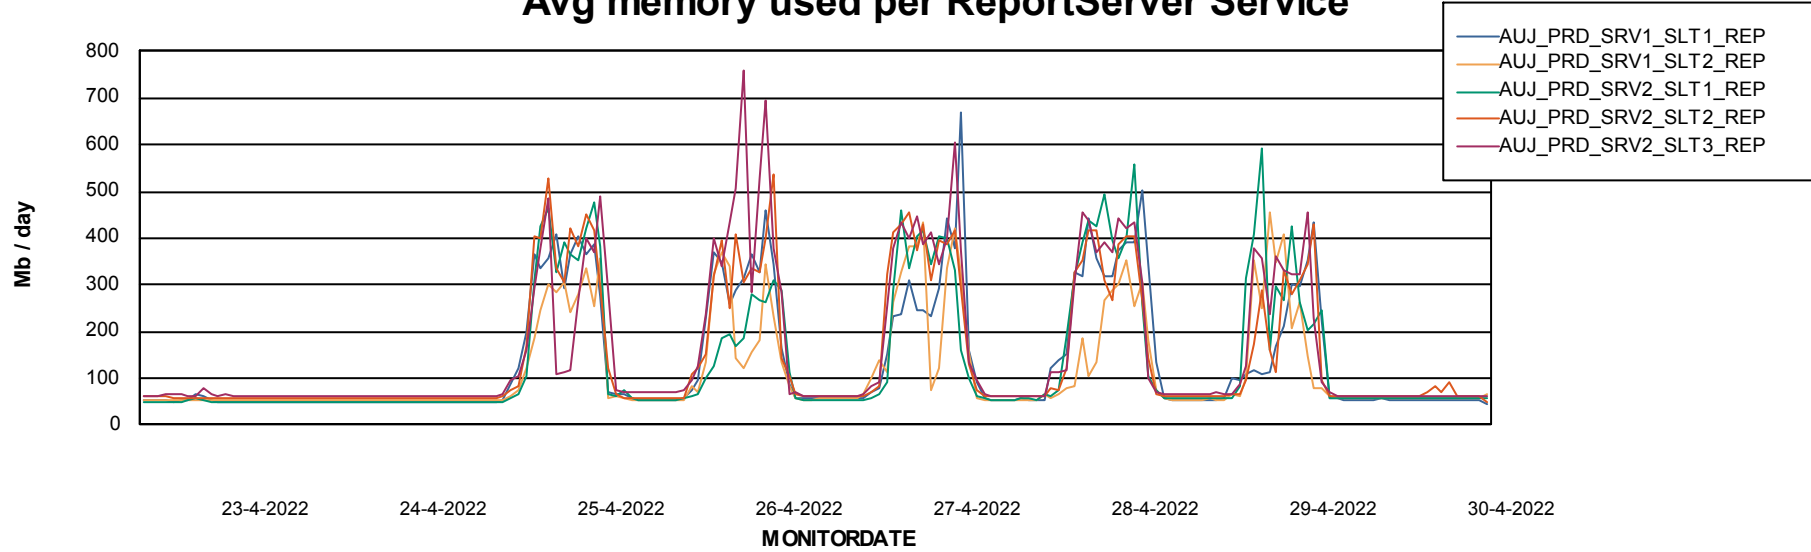

ABSSolute Application ReportServer Services

Avg memory used per ReportServer Service