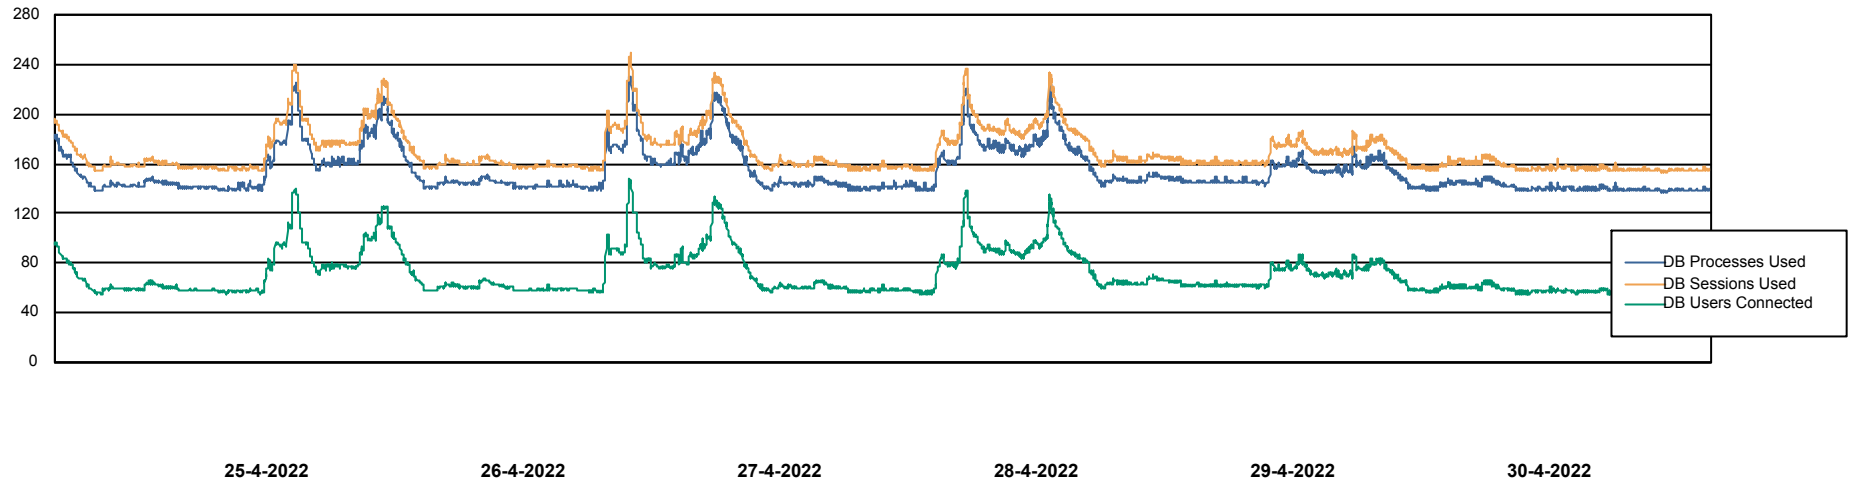

Database Performance AUJ_DB1_Primary