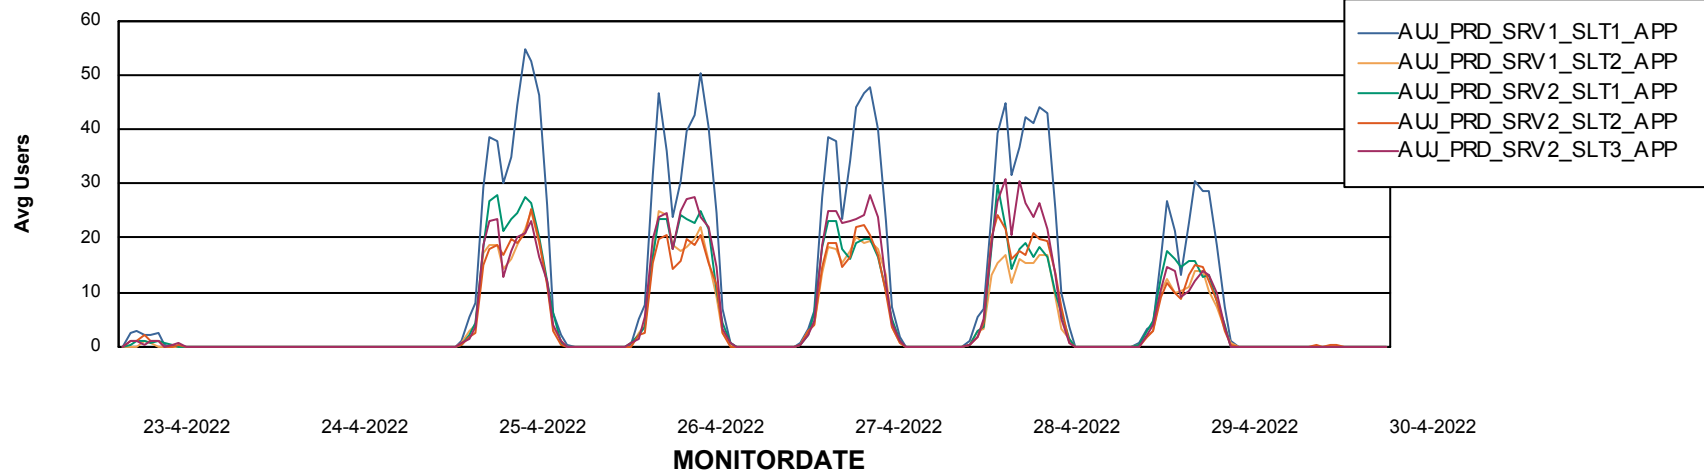

Avg users per day per ABS server