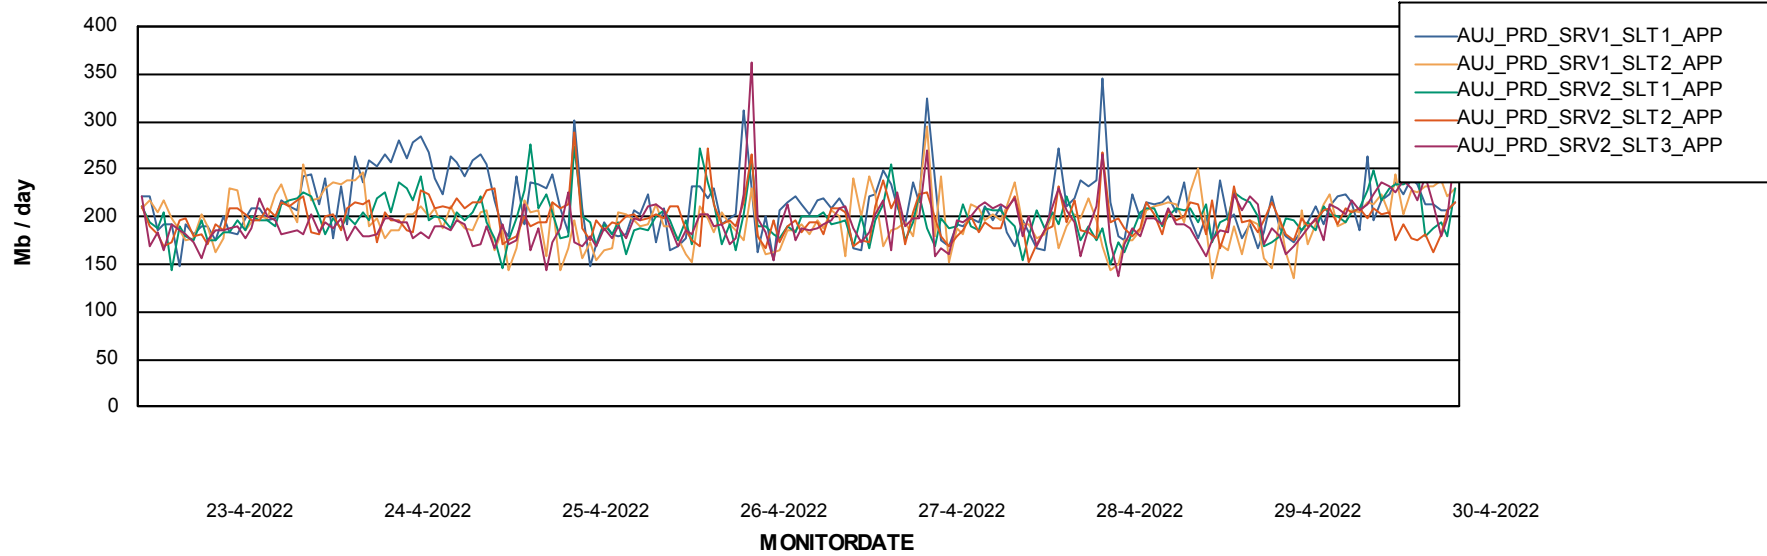

ABSSolute Application Server Services

Avg memory used per ABS Server Service