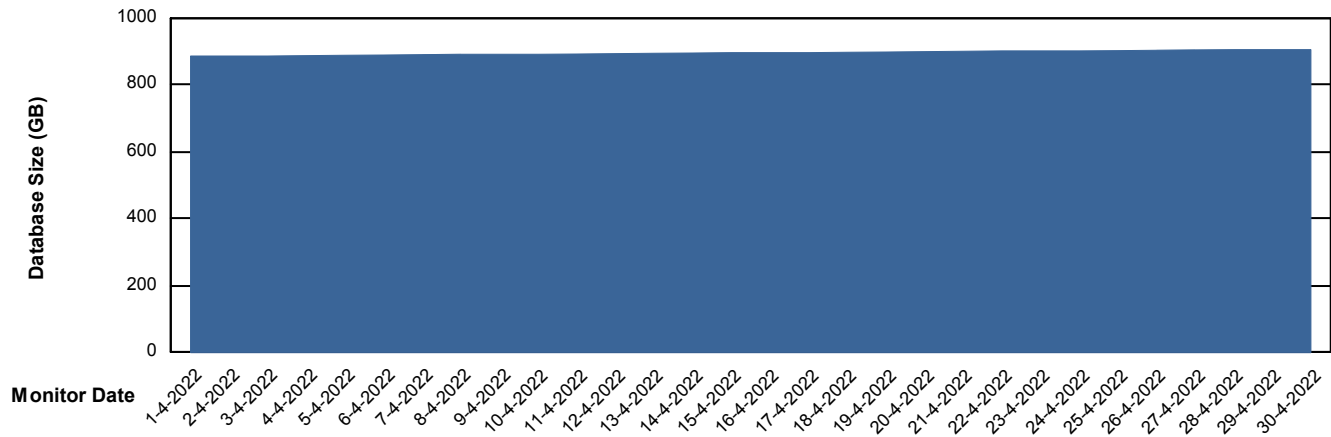

DATABASE SIZE AUJ_DB1_Primary

Database growth over last month