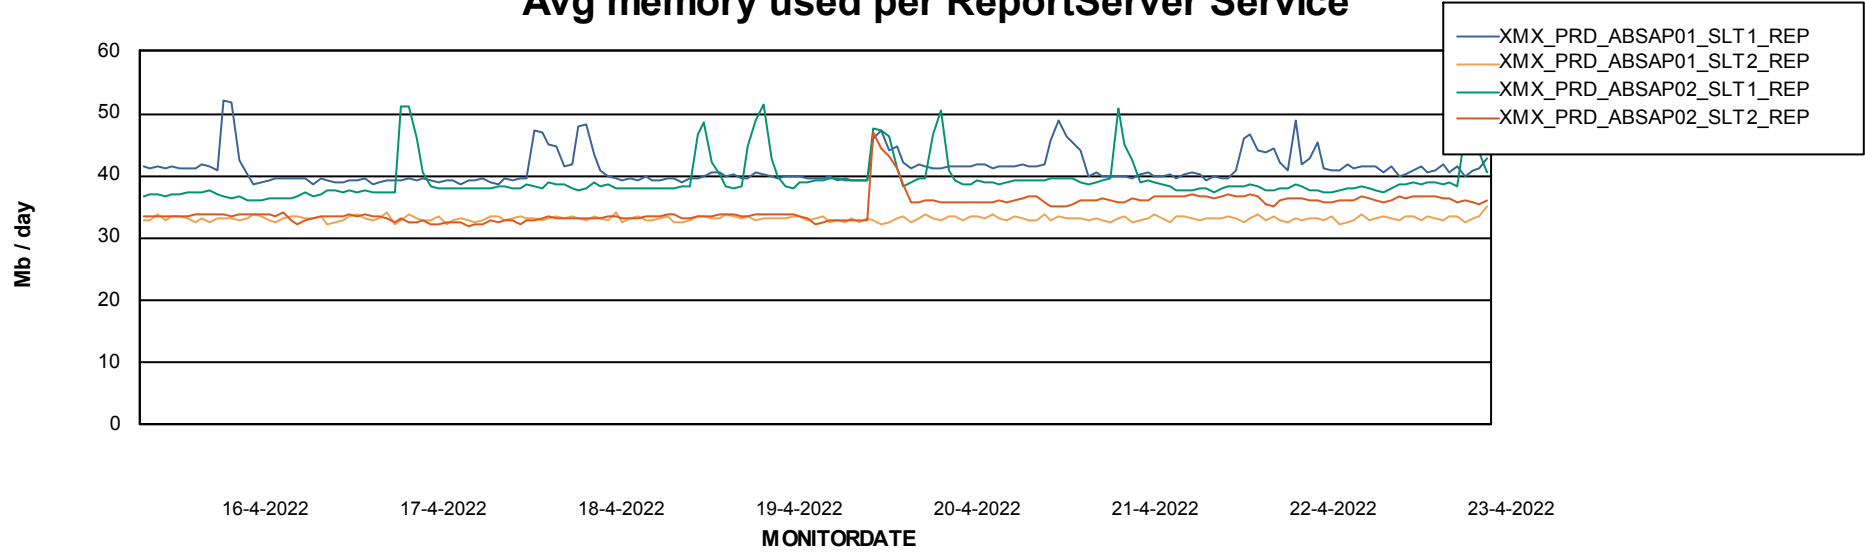

Weekly SLA Customer Report

Customer XMX Production
Database ID 146

Standby Database Health XMX Production

Recovery lag for last 7 days

Weekly SLA Customer Report

Customer XMX Production
Database ID 146

ABSSolute Application Server Services

Avg memory used per ABS Server Service

Avg users per day per ABS server

Weekly SLA Customer Report

Customer XMX Production
Database ID 146

ABSSolute Application ReportServer Services

Avg memory used per ReportServer Service

Weekly SLA Customer Report

Customer XMX Production
Database ID 146

ABSSolute Web Component Services

Avg memory used per ABS Web component

Weekly SLA Customer Report

Customer XMX Production
Database ID 146

Disaster per ABS component