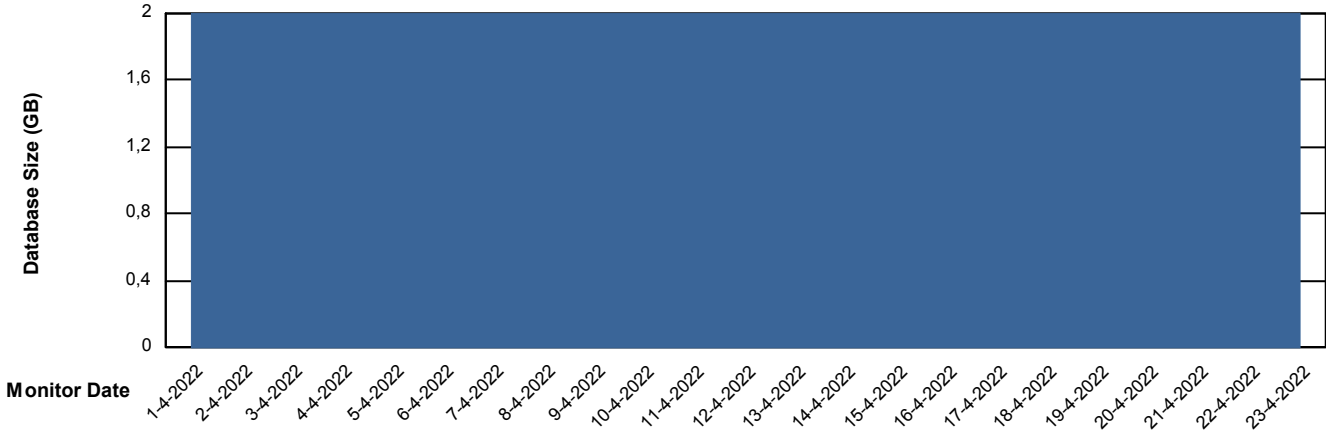

DB Processes Max 0
DB Processes Max 1,000
DB Processes Max 4

Weekly SLA Customer Report

Customer XMX Production
 Database ID 146

DATABASE SIZE XMX_PROD_ABSDB01_PRDB

Database growth over last month

Database Tablespace XMX_PROD_ABSDB01_PRDB

Date	Tablespace Name	Filesize (Gb)	Usedsize (Gb)	Percentage free
23-4-2022	ABSDATA	4	0	93
	INDX	8	0	100
22-4-2022	ABSDATA	4	0	93
	INDX	8	0	100
21-4-2022	ABSDATA	4	0	93
	INDX	8	0	100
20-4-2022	ABSDATA	4	0	93
	INDX	8	0	100
19-4-2022	ABSDATA	4	0	93
	INDX	8	0	100
18-4-2022	ABSDATA	4	0	93
	INDX	8	0	100
17-4-2022	ABSDATA	4	0	93
	INDX	8	0	100