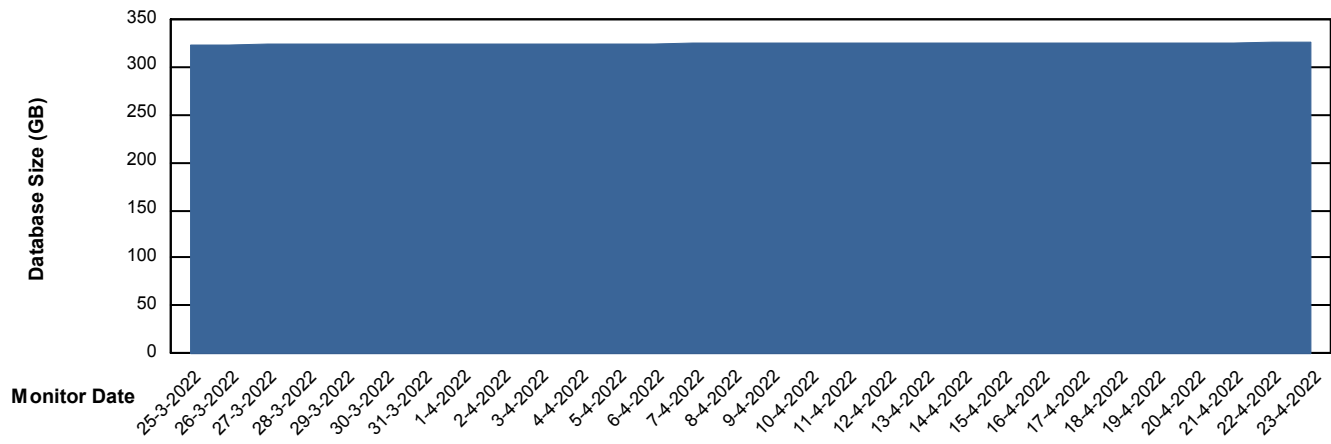

DATABASE SIZE VOSDB_Production

Database growth over last month