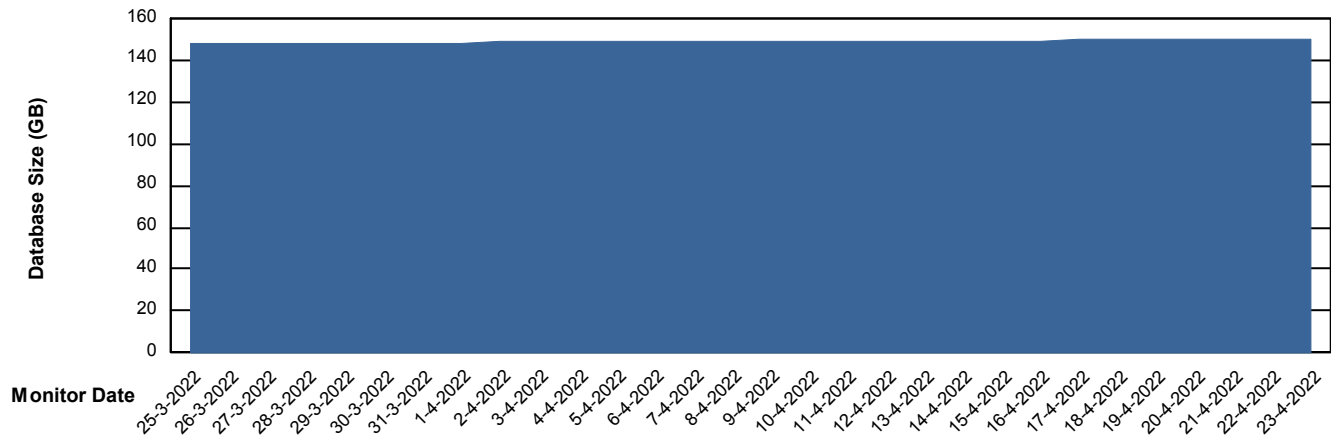

Customer VOS_Production
Database ID 68

Database Performance VOSDB_Standby

DB Processes Max 500

Weekly SLA Customer Report

Customer VOS_Production
Database ID 68

DATABASE SIZE VOSDB_BI

Database growth over last month