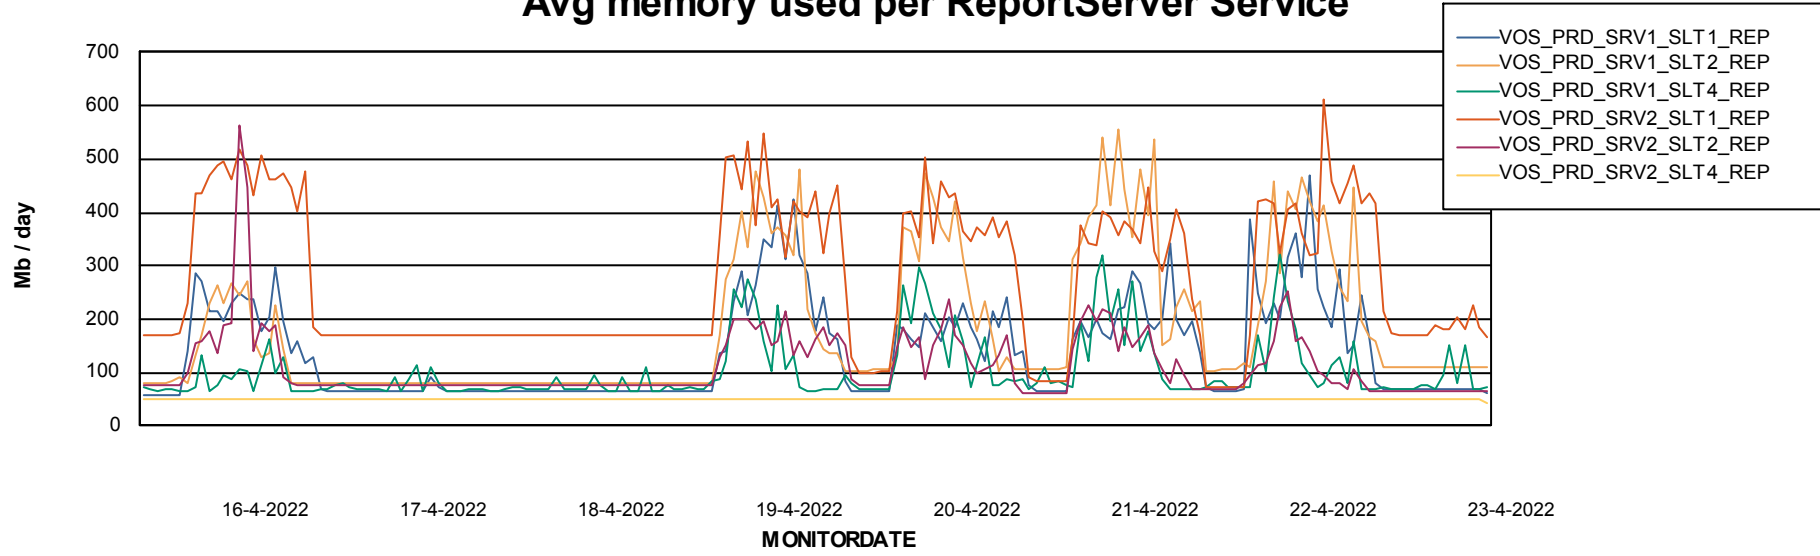

Avg users per day per ABS server

Weekly SLA Customer Report

Customer VOS_Production
Database ID 68

ABSSolute Application ReportServer Services

Avg memory used per ReportServer Service

Weekly SLA Customer Report