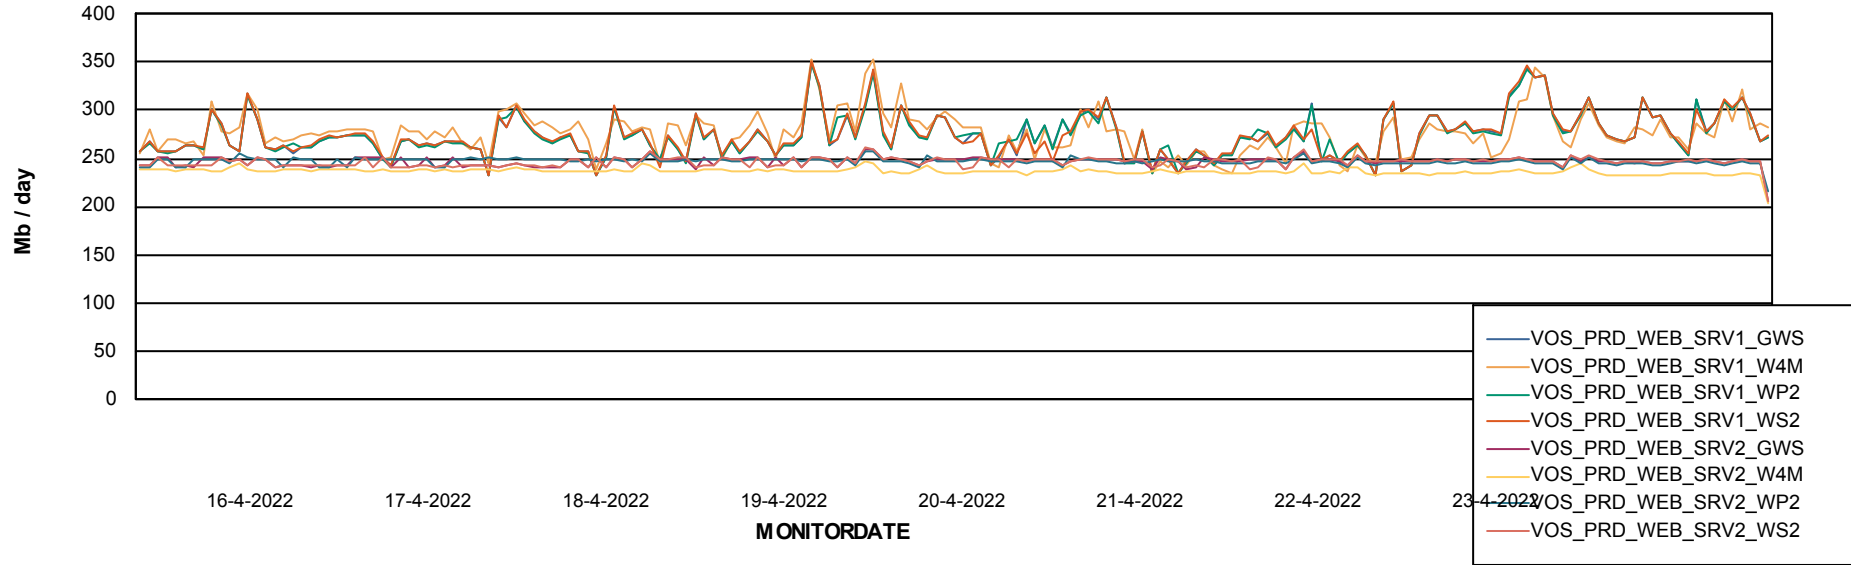

ABSSolute Web Component Services

Avg memory used per ABS Web component