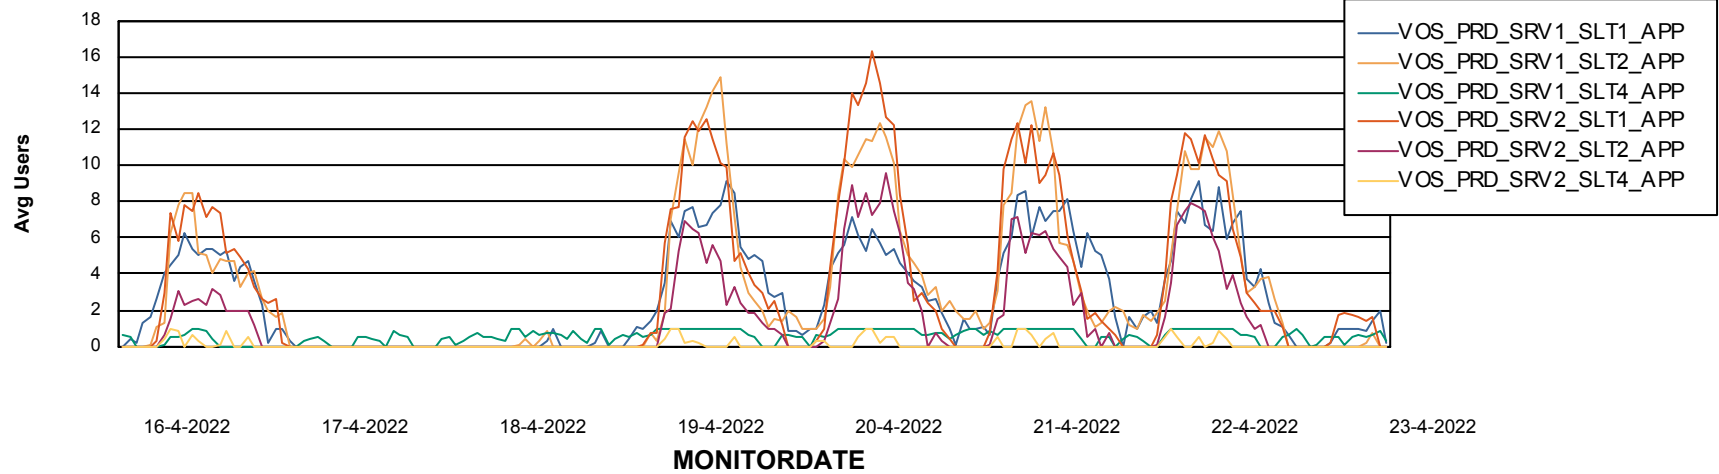

Avg users per day per ABS server