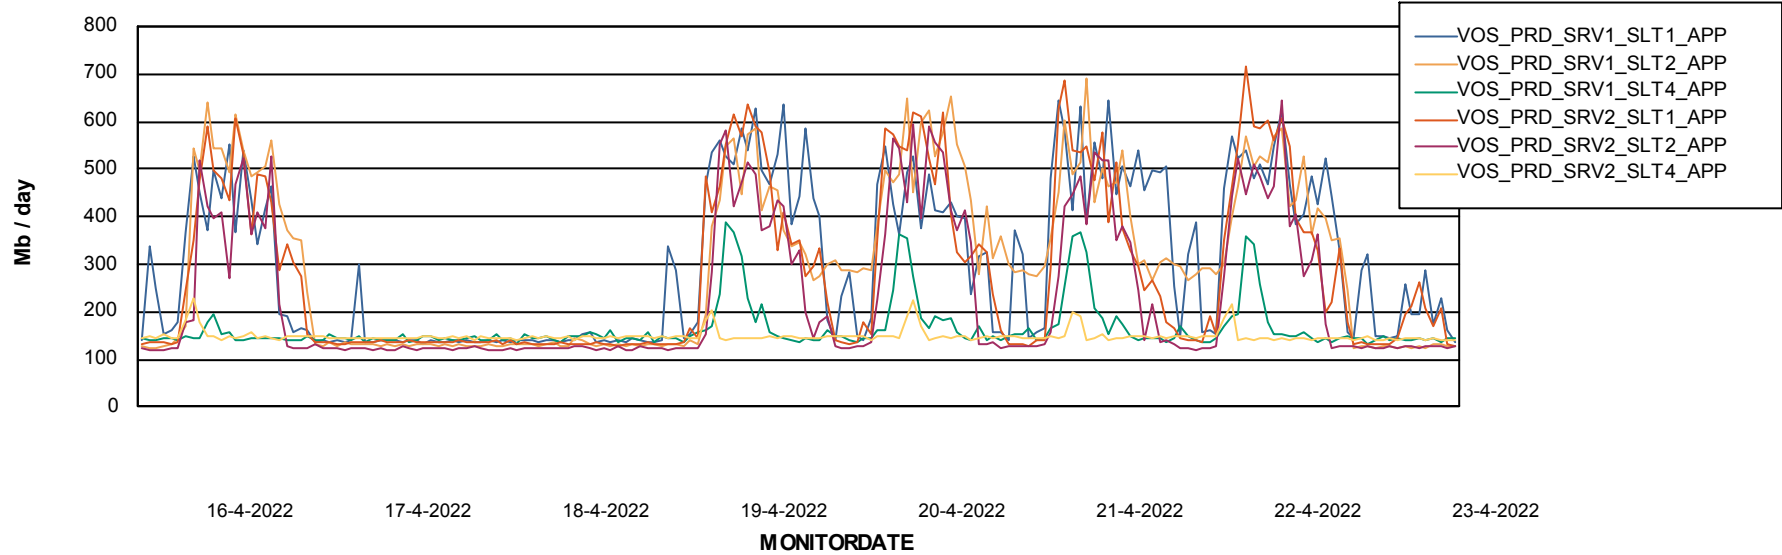

Standby Database Health VOS_Production

Recovery lag for last 7 days

Weekly SLA Customer Report

Customer VOS_Production
Database ID 68

ABSSolute Application Server Services

Avg memory used per ABS Server Service

Avg users per day per ABS server

Weekly SLA Customer Report

Customer VOS_Production
Database ID 68

ABSSolute Application ReportServer Services

Avg memory used per ReportServer Service

Weekly SLA Customer Report