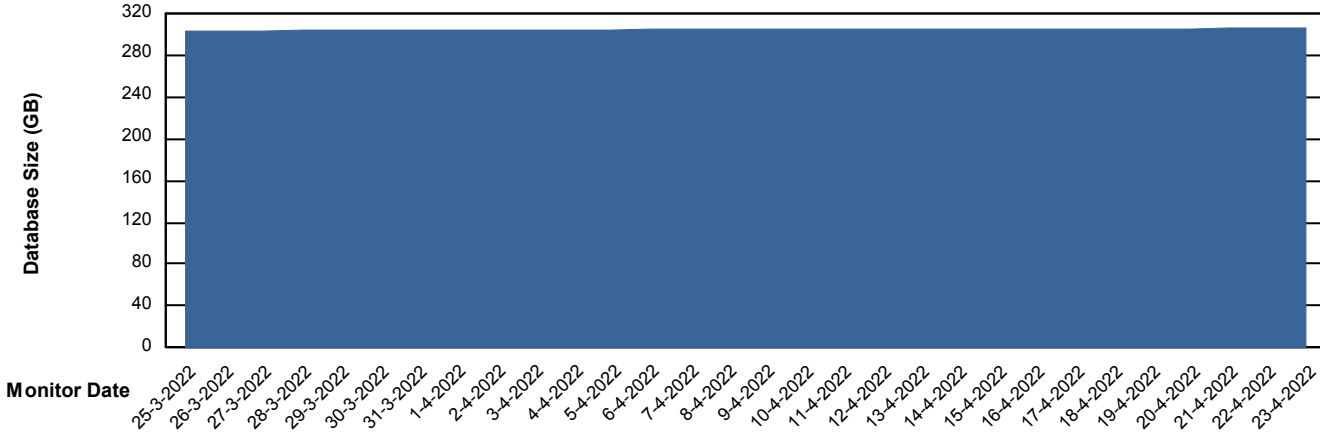

Weekly SLA Customer Report

Customer VEN_Production
Database ID 35

Database Performance VENDB_Production

Weekly SLA Customer Report

Customer VEN_Production
Database ID 35

Database Performance VENDB_Standby

DB Processes Max 300

Weekly SLA Customer Report

Customer VEN_Production
 Database ID 35

DATABASE SIZE VENDB_Production

Database growth over last month

Database Tablespace VENDB_Production

Date	Tablespace Name	Filesize (Gb)	Usedsize (Gb)	Percentage free
23-4-2022	ABSDATA	186	154	17
	INDX	173	142	18
22-4-2022	ABSDATA	186	154	17
	INDX	173	142	18
21-4-2022	ABSDATA	186	154	17
	INDX	173	142	18
20-4-2022	ABSDATA	186	154	17
	INDX	169	142	16
19-4-2022	ABSDATA	186	154	17
	INDX	169	142	16
18-4-2022	ABSDATA	186	154	17
	INDX	169	142	16
17-4-2022	ABSDATA	186	154	17
	INDX	169	142	16