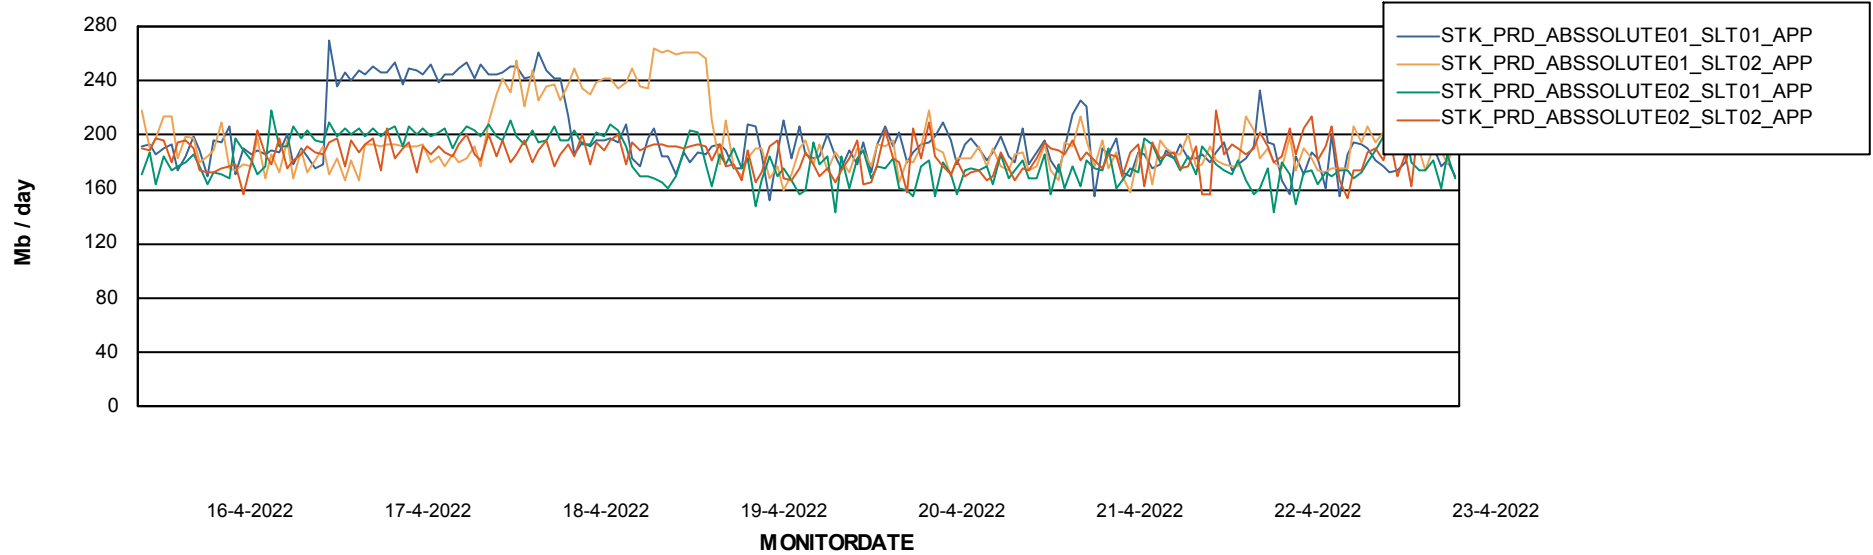

ABSSolute Application Server Services

Avg memory used per ABS Server Service