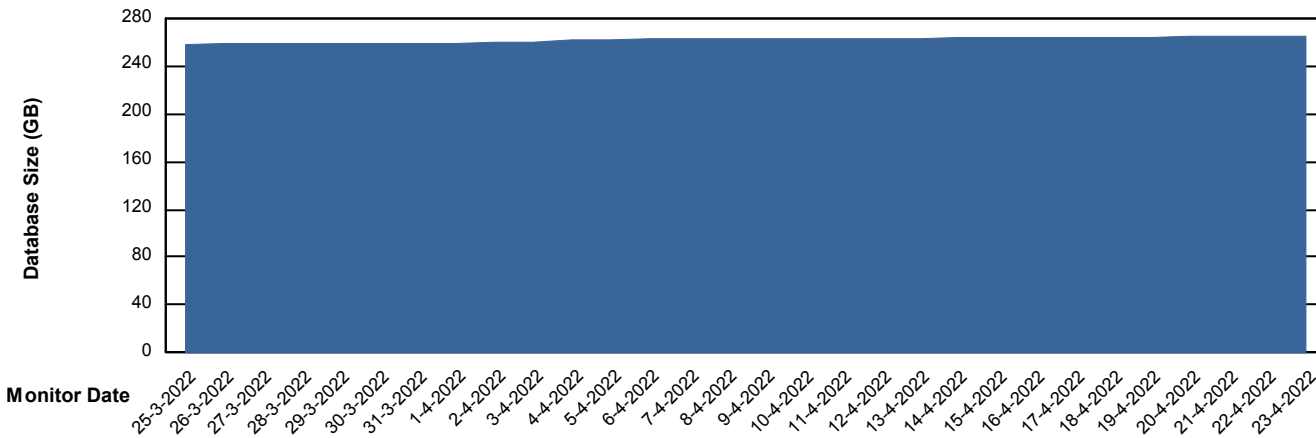

DATABASE SIZE STKDB_Production

Database growth over last month