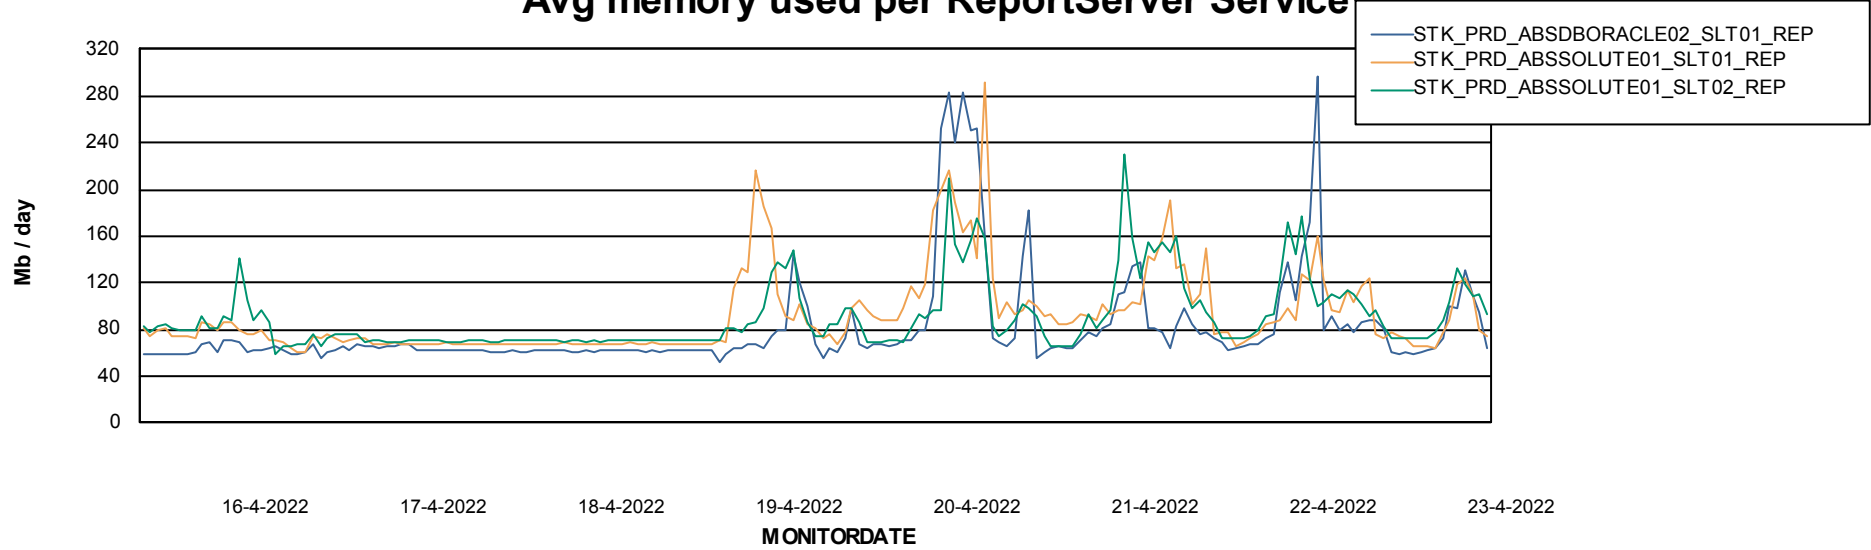

Avg memory used per ABS Server Service

Avg users per day per ABS server

Weekly SLA Customer Report

Customer STK_Production
Database ID 82

ABSSolute Application ReportServer Services

Avg memory used per ReportServer Service