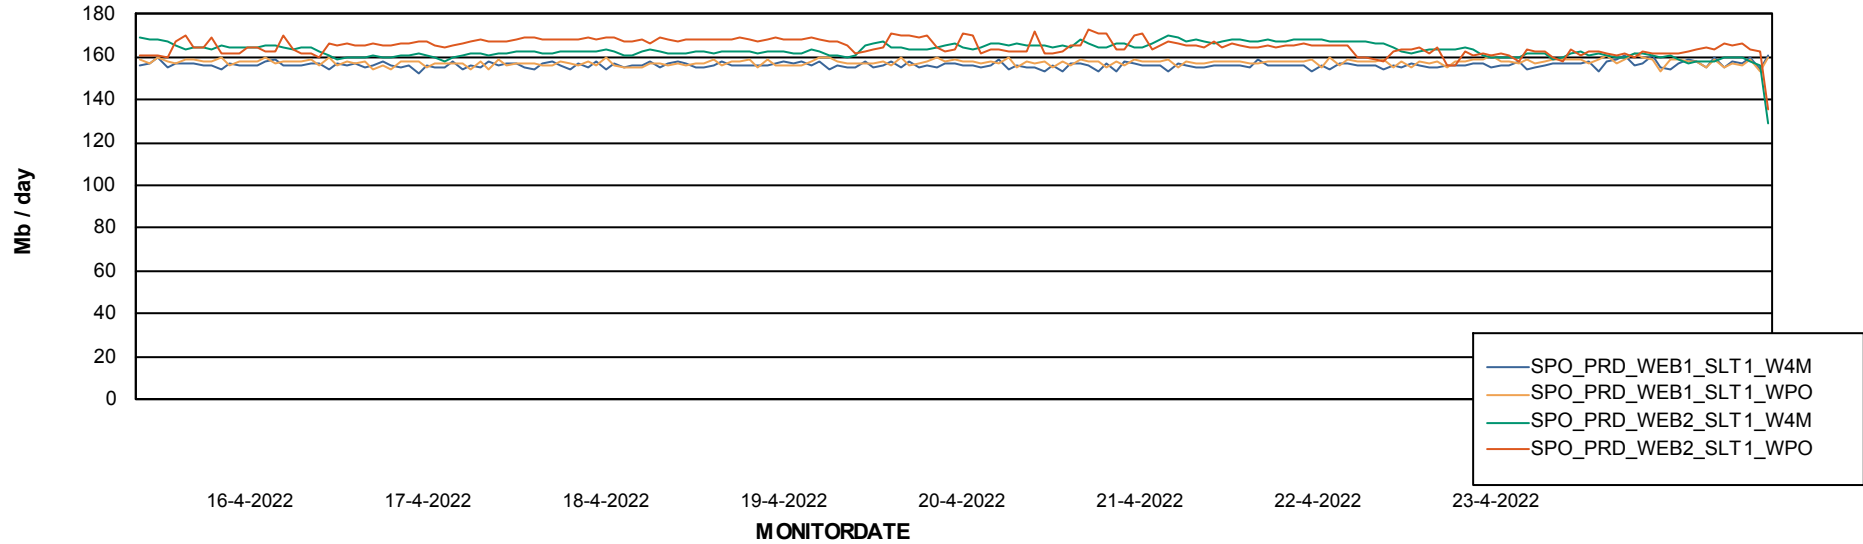

ABSSolute Web Component Services

Avg memory used per ABS Web component