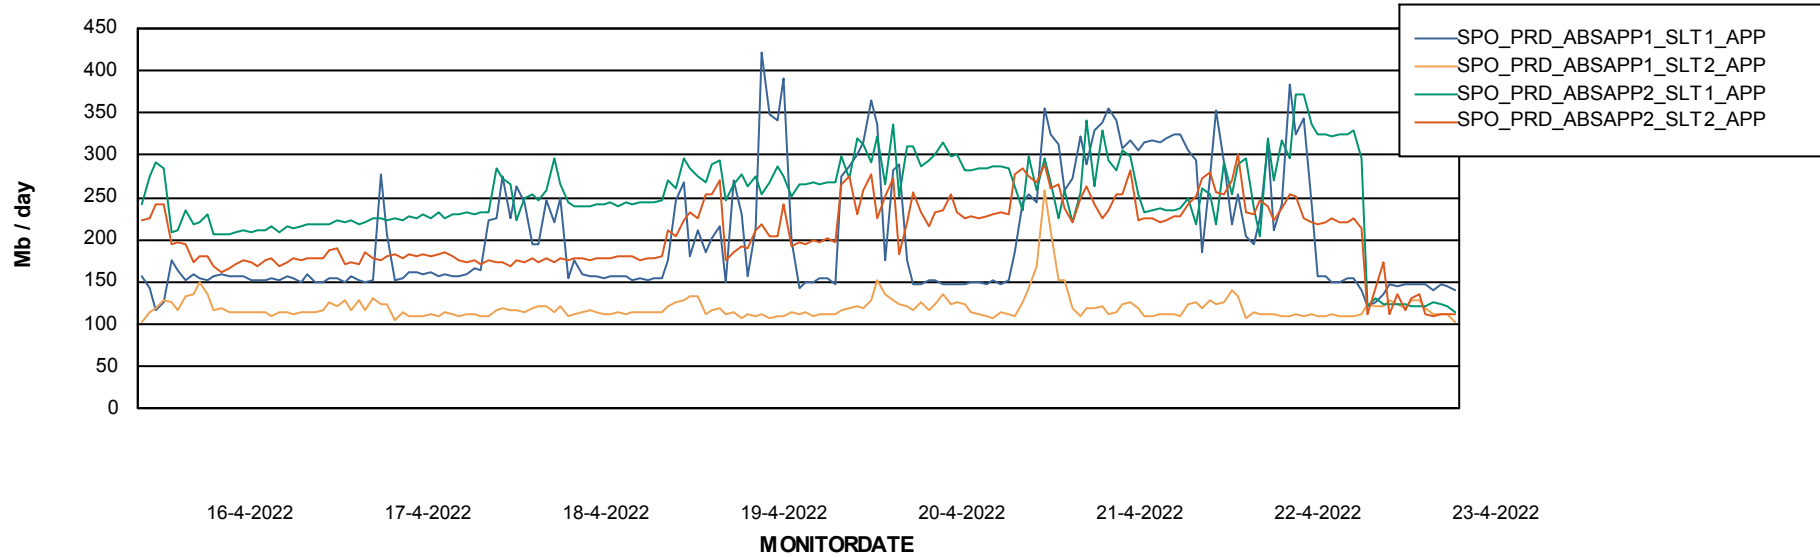

ABSolute Application Server Services

Avg memory used per ABS Server Service