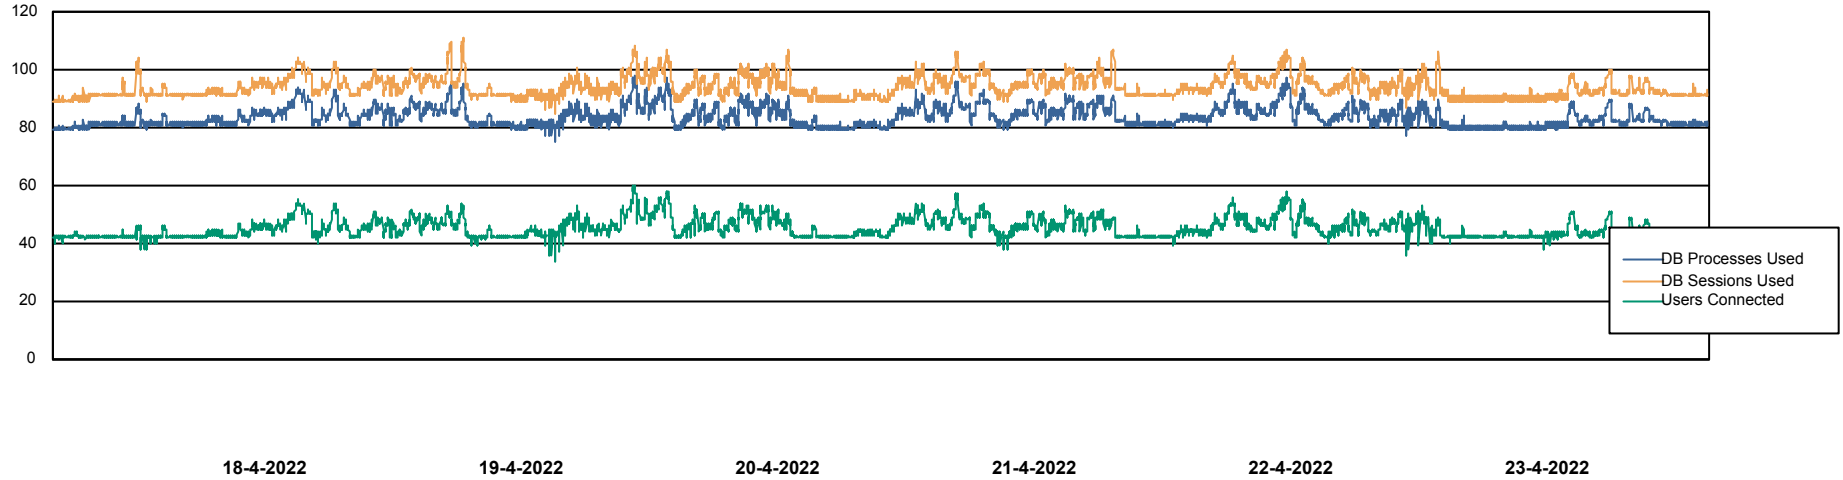

Database Performance SPODB_Production

DB Processes Max 300
DB Sessions Max 472