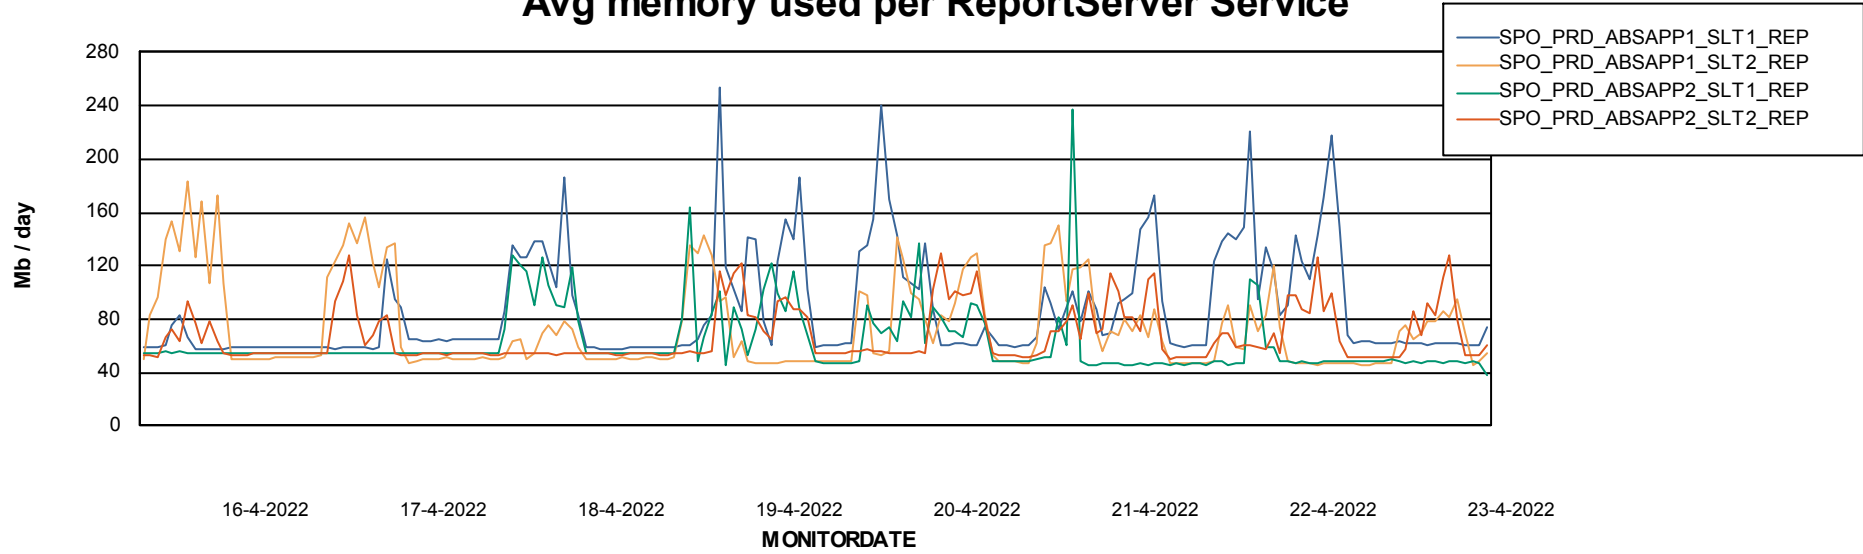

ABSSolute Application ReportServer Services

Avg memory used per ReportServer Service