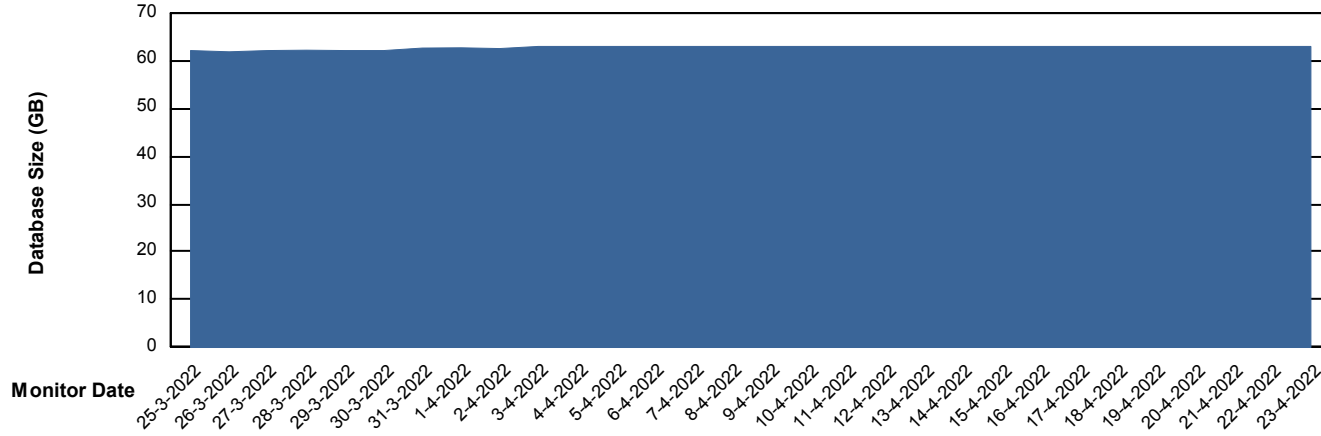

DATABASE SIZE SPODB_BI

Database growth over last month