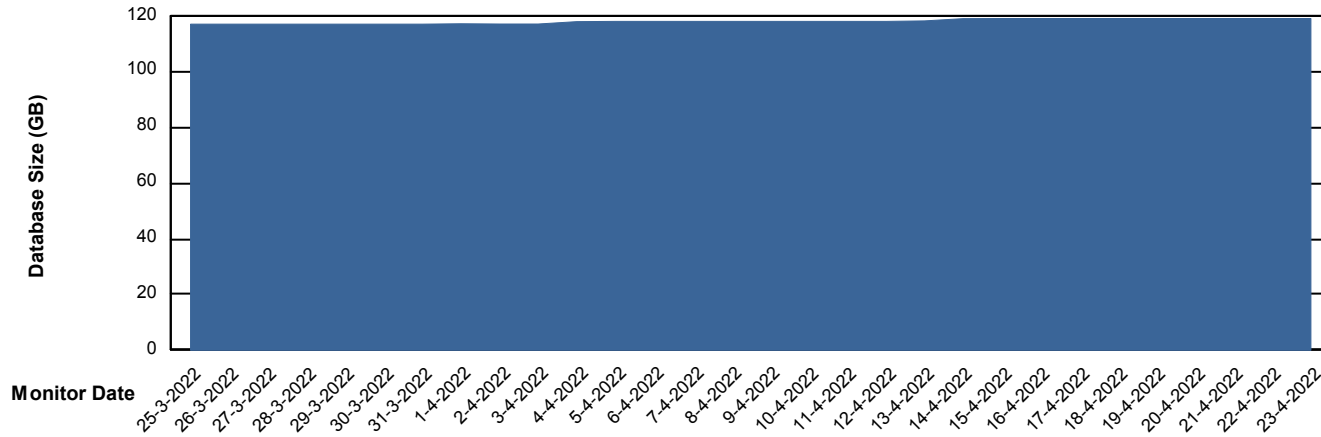

DATABASE SIZE SPODB_Production

Database growth over last month