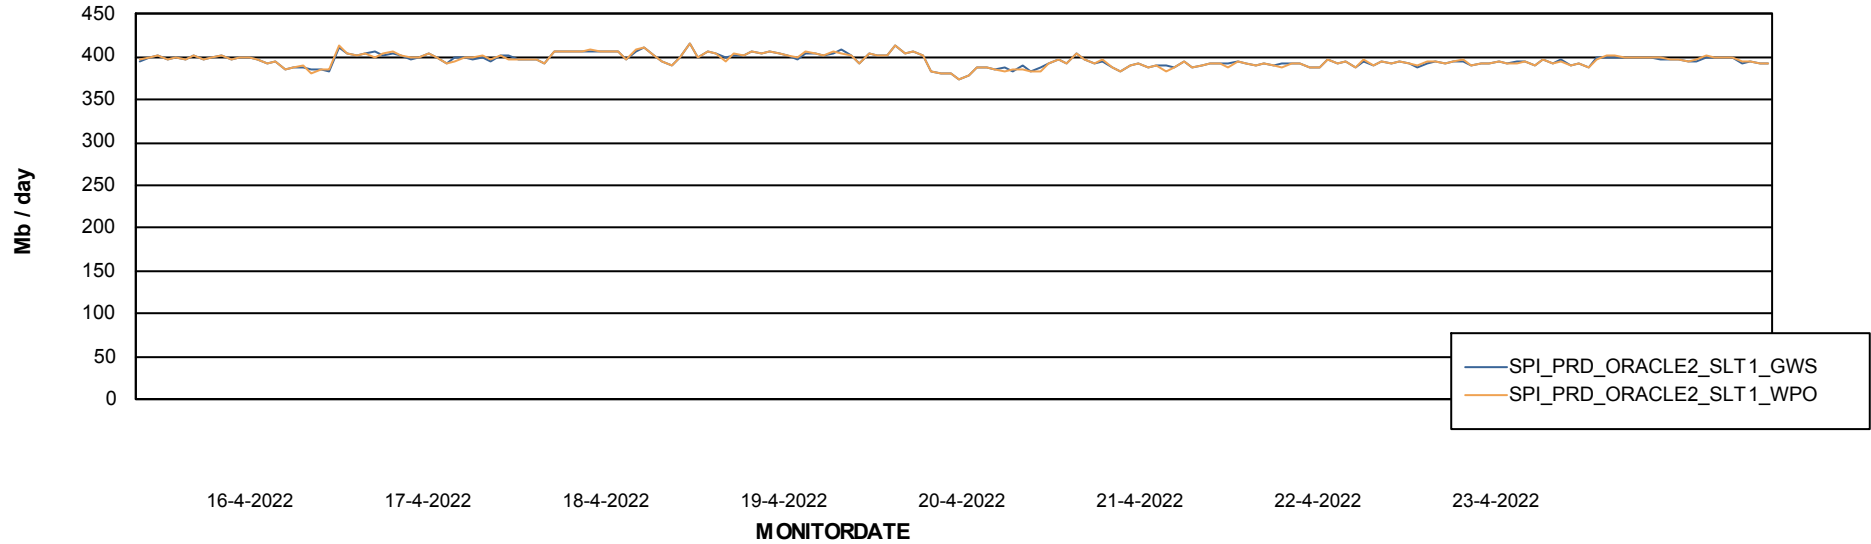

ABSSolute Application ReportServer Services

Avg memory used per ReportServer Service

Weekly SLA Customer Report

Customer SPI_Production
Database ID 49

ABSSolute Web Component Services

Avg memory used per ABS Web component