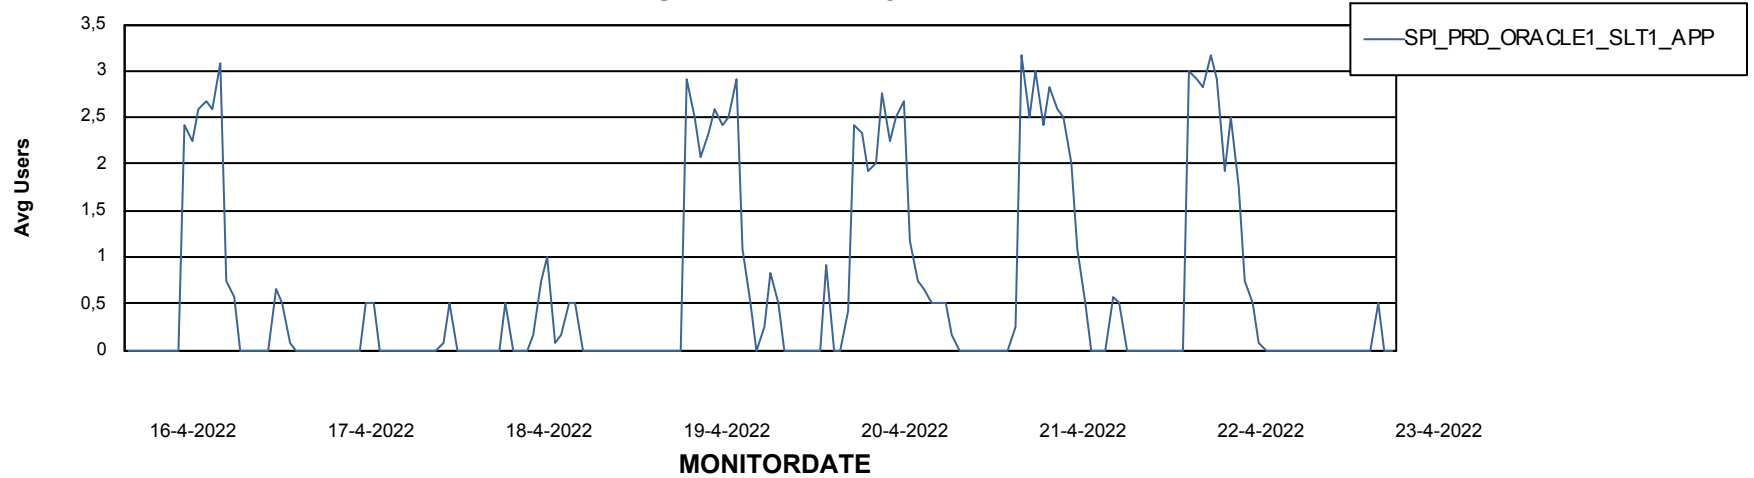

Weekly SLA Customer Report

Customer SPI_Production
Database ID 49

ABSSolute Application Server Services

Avg memory used per ABS Server Service

Avg users per day per ABS server

Weekly SLA Customer Report

Customer SPI_Production
Database ID 49