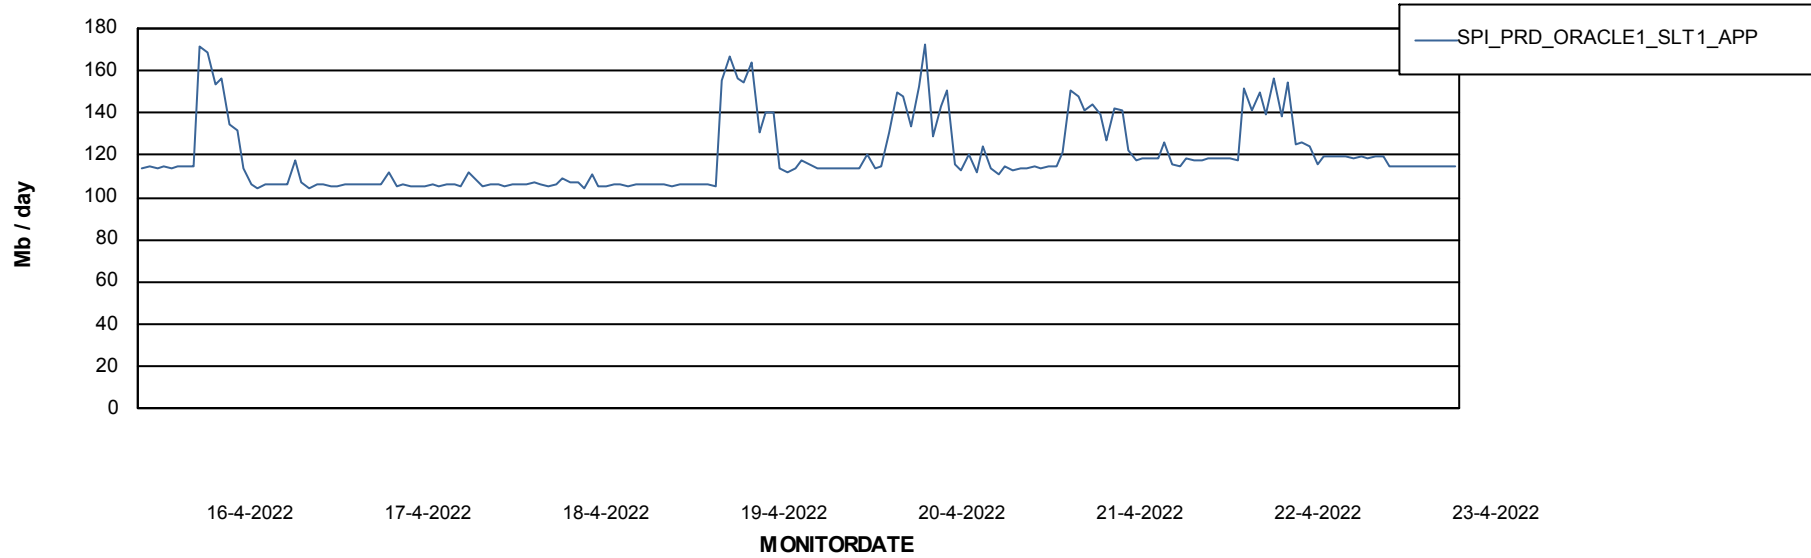

Weekly SLA Customer Report

Customer SPI_Production
Database ID 49

Database Performance SPIDB_Production

DB Processes Max 500

Weekly SLA Customer Report

Customer SPI_Production
Database ID 49

Database Performance SPIDB_Standby

DB Processes Max 500

Weekly SLA Customer Report

Customer SPI_Production
 Database ID 49

DATABASE SIZE SPIDB_Production

Database growth over last month

Database Tablespace SPIDB_Production

Date	Tablespace Name	Filesize (Gb)	Usedsize (Gb)	Percentage free
23-4-2022	ABSDATA	5	2	52
	INDX	8	4	50
22-4-2022	ABSDATA	5	2	52
	INDX	8	4	50
21-4-2022	ABSDATA	5	2	52
	INDX	8	4	50
20-4-2022	ABSDATA	5	2	52
	INDX	8	4	50
19-4-2022	ABSDATA	5	2	52
	INDX	8	4	50
18-4-2022	ABSDATA	5	2	52
	INDX	8	4	51
17-4-2022	ABSDATA	5	2	52
	INDX	8	4	51

Weekly SLA Customer Report

Customer SPI_Production
Database ID 49

ABSSolute Application Server Services

Avg memory used per ABS Server Service

Avg users per day per ABS server

Weekly SLA Customer Report

Customer SPI_Production
Database ID 49