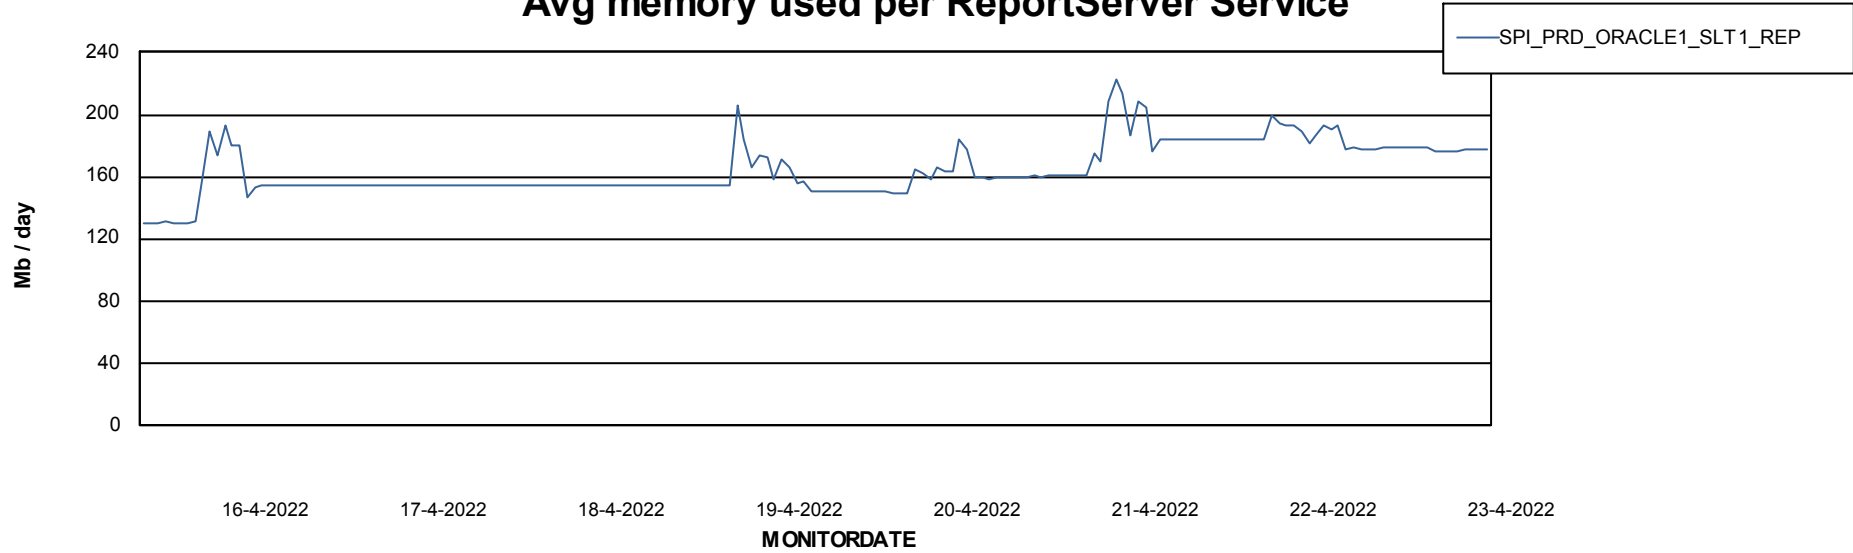

ABSSolute Application ReportServer Services

Avg memory used per ReportServer Service