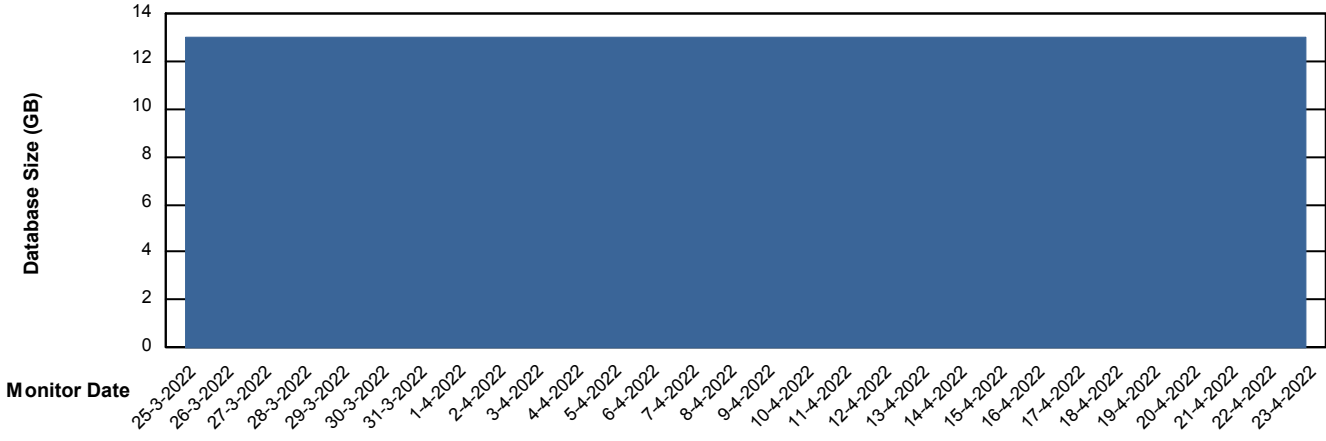

DB Processes Max 500

Weekly SLA Customer Report

Customer SPI_Production
 Database ID 49

DATABASE SIZE SPIDB_Production

Database growth over last month

Database Tablespace SPIDB_Production

Date	Tablespace Name	Filesize (Gb)	Usedsize (Gb)	Percentage free
23-4-2022	ABSDATA	5	2	52
	INDX	8	4	50
22-4-2022	ABSDATA	5	2	52
	INDX	8	4	50
21-4-2022	ABSDATA	5	2	52
	INDX	8	4	50
20-4-2022	ABSDATA	5	2	52
	INDX	8	4	50
19-4-2022	ABSDATA	5	2	52
	INDX	8	4	50
18-4-2022	ABSDATA	5	2	52
	INDX	8	4	51
17-4-2022	ABSDATA	5	2	52
	INDX	8	4	51