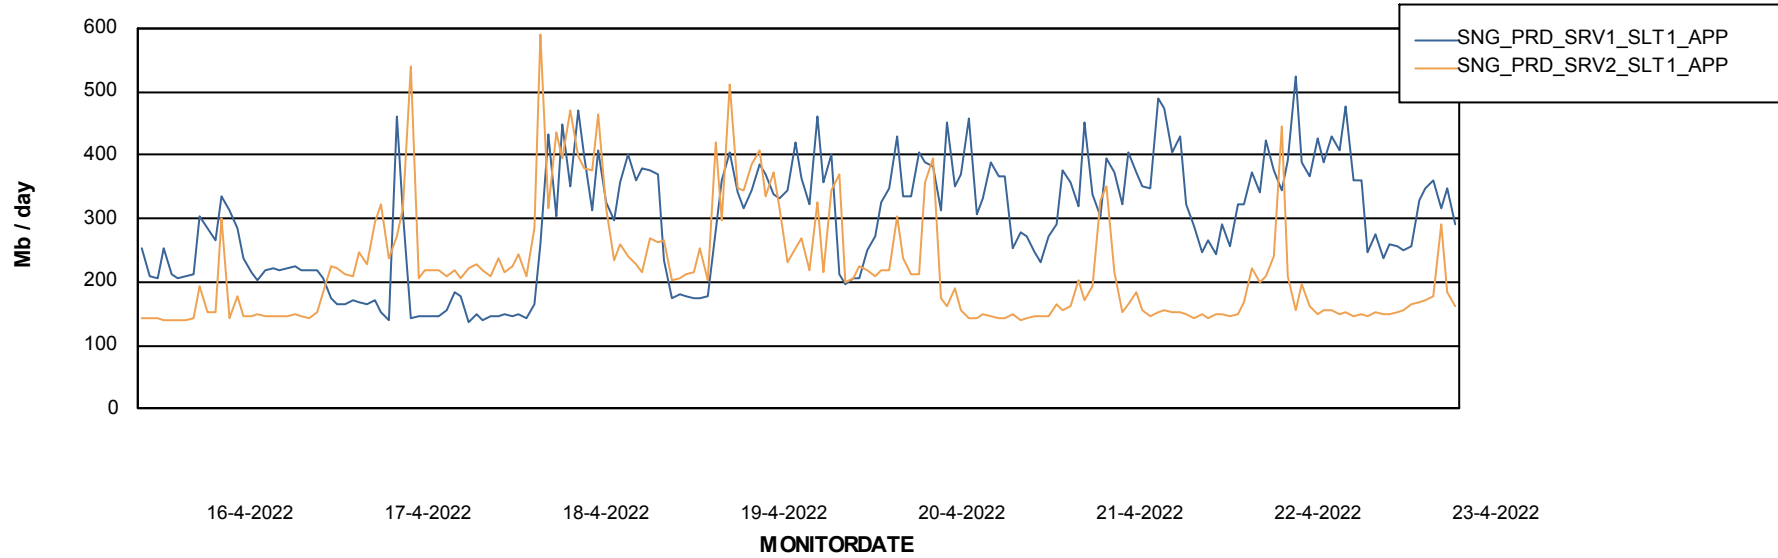

Database Performance SNG_PRD_ORACLE1

Weekly SLA Customer Report

Customer SNG_Production
 Database ID 70

DATABASE SIZE SNG_PRD_ORACLE1

Database growth over last month

Database Tablespace SNG_PRD_ORACLE1

Date	Tablespace Name	Filesize (Gb)	Usedsize (Gb)	Percentage free
23-4-2022	ABSDATA	48	34	30
	INDX	110	88	20
22-4-2022	ABSDATA	48	34	30
	INDX	110	88	20
21-4-2022	ABSDATA	48	34	30
	INDX	110	88	20
20-4-2022	ABSDATA	48	34	30
	INDX	110	88	20
19-4-2022	ABSDATA	48	34	30
	INDX	110	88	20
18-4-2022	ABSDATA	48	34	30
	INDX	110	87	20
17-4-2022	ABSDATA	48	33	30
	INDX	110	87	21

Weekly SLA Customer Report

Customer SNG_Production
Database ID 70

ABSSolute Application Server Services

Avg memory used per ABS Server Service

Avg users per day per ABS server

Weekly SLA Customer Report

Customer SNG_Production
Database ID 70