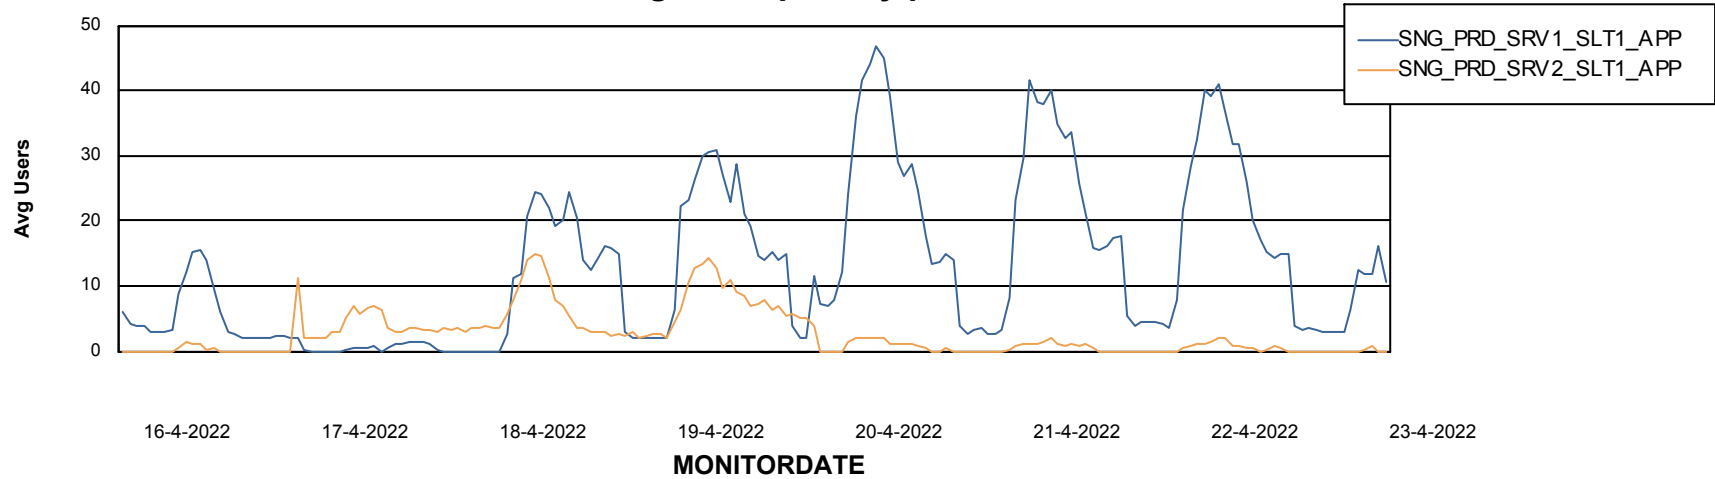

Database Performance SNG_PRD_ORACLE1

Weekly SLA Customer Report

Customer SNG_Production
 Database ID 70

DATABASE SIZE SNG_PRD_ORACLE1

Database growth over last month

Database Tablespace SNG_PRD_ORACLE1

Date	Tablespace Name	Filesize (Gb)	Usedsize (Gb)	Percentage free
23-4-2022	ABSDATA	48	34	30
	INDX	110	88	20
22-4-2022	ABSDATA	48	34	30
	INDX	110	88	20
21-4-2022	ABSDATA	48	34	30
	INDX	110	88	20
20-4-2022	ABSDATA	48	34	30
	INDX	110	88	20
19-4-2022	ABSDATA	48	34	30
	INDX	110	88	20
18-4-2022	ABSDATA	48	34	30
	INDX	110	87	20
17-4-2022	ABSDATA	48	33	30
	INDX	110	87	21

Weekly SLA Customer Report

Customer SNG_Production
Database ID 70

ABSSolute Application Server Services

Avg memory used per ABS Server Service

Avg users per day per ABS server

Weekly SLA Customer Report

Customer SNG_Production
Database ID 70