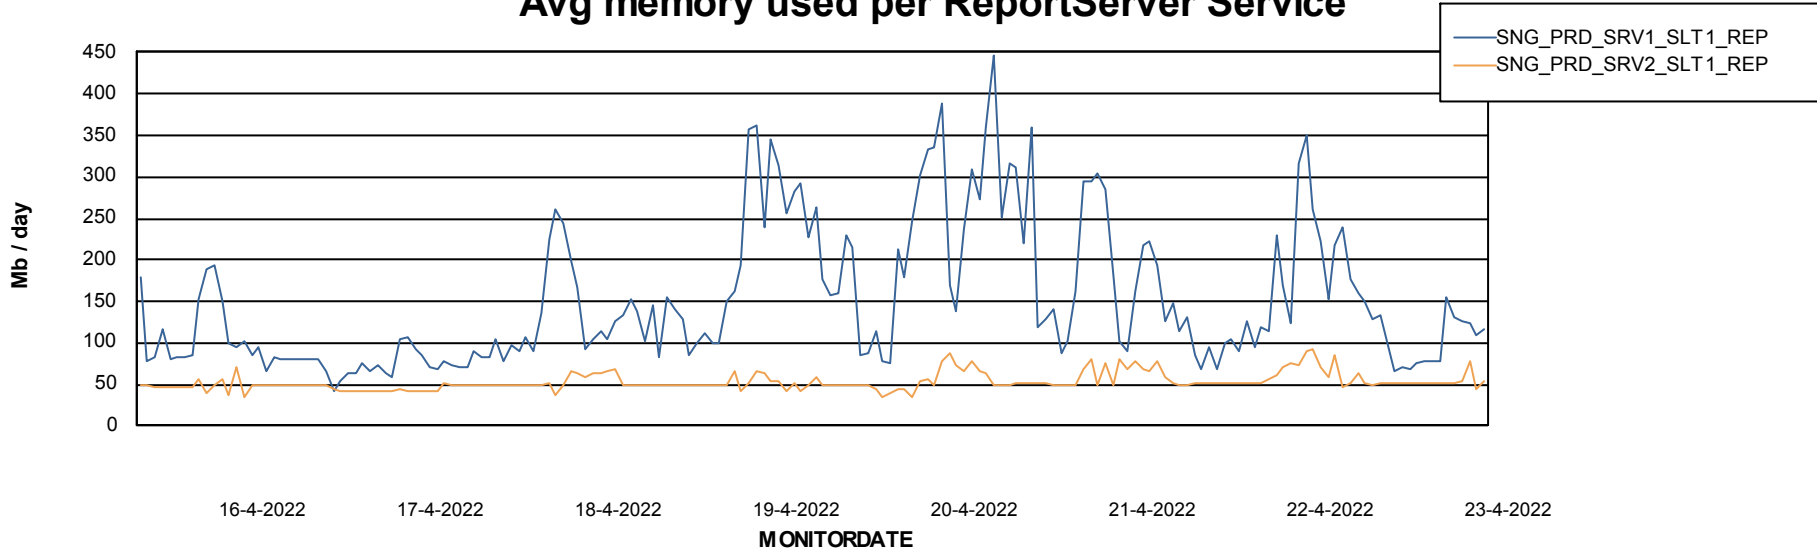

ABSSolute Application ReportServer Services

Avg memory used per ReportServer Service