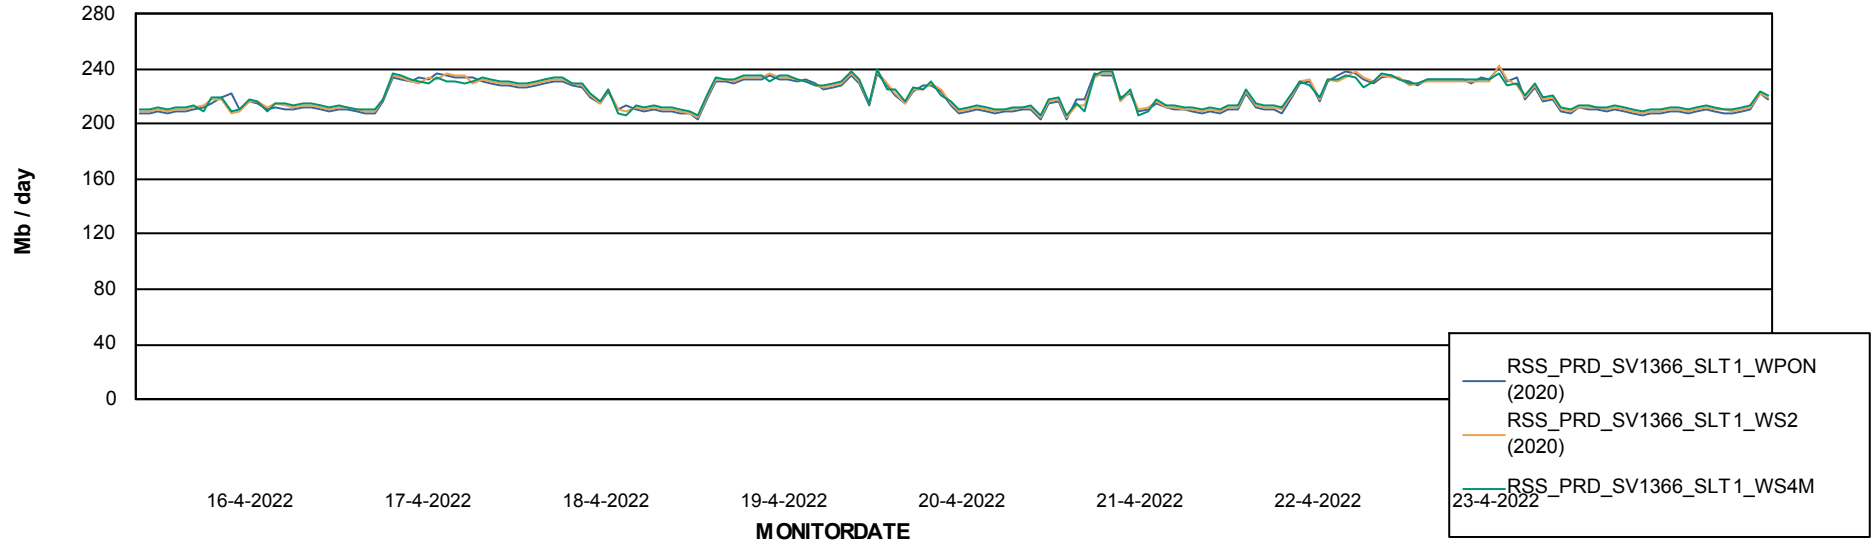

ABSSolute Application ReportServer Services

Avg memory used per ReportServer Service

Weekly SLA Customer Report

Customer RSS Production
Database ID 52

ABSSolute Web Component Services

Avg memory used per ABS Web component