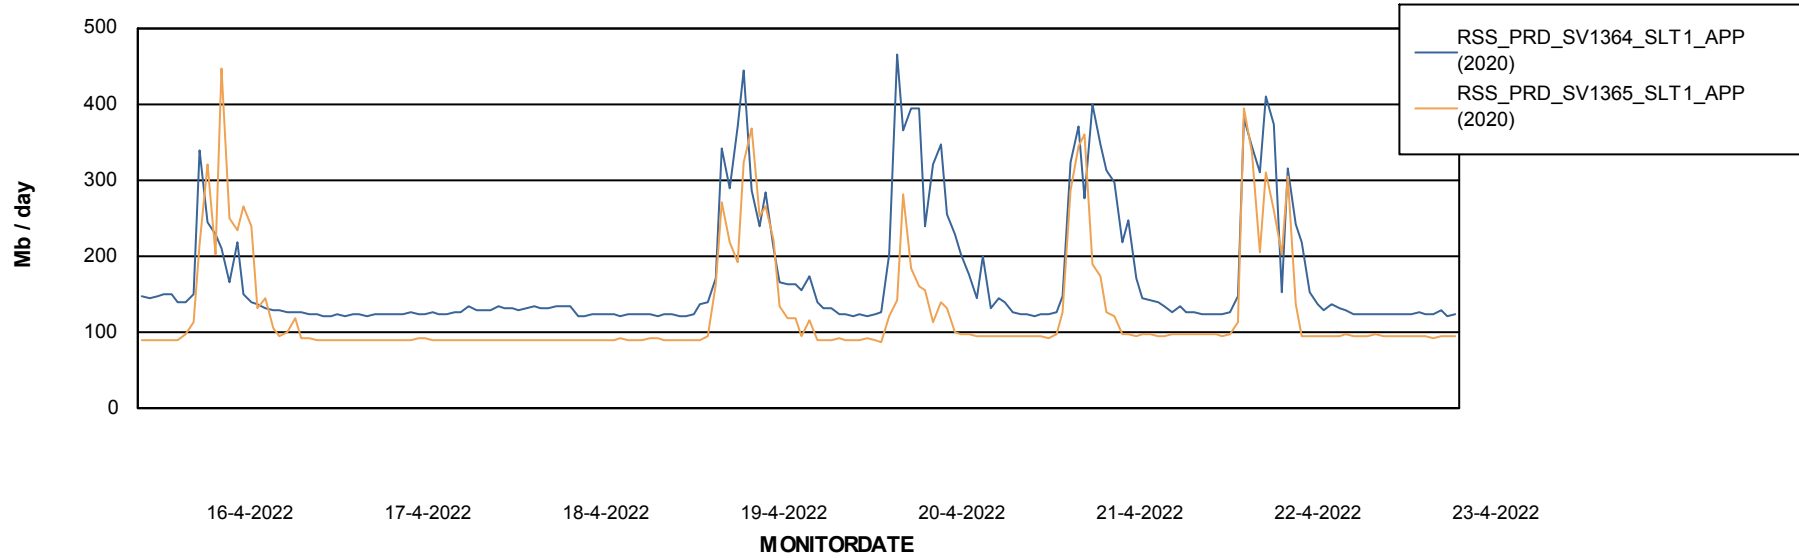

Database Tablespace RSS_DB_Primary (2020)

Date	Tablespace Name	Filesize (Gb)	Usedsize (Gb)	Percentage free
23-4-2022	ABSDATA	47	37	21
	INDX	55	43	22
22-4-2022	ABSDATA	47	37	21
	INDX	55	43	22
21-4-2022	ABSDATA	47	37	21
	INDX	55	43	22
20-4-2022	ABSDATA	47	37	21
	INDX	55	43	22
19-4-2022	ABSDATA	47	37	21
	INDX	55	43	22
18-4-2022	ABSDATA	47	37	21
	INDX	55	43	22
17-4-2022	ABSDATA	47	37	21
	INDX	55	43	22

Weekly SLA Customer Report

Customer RSS Production
Database ID 52

ABSSolute Application Server Services

Avg memory used per ABS Server Service

Avg users per day per ABS server

Weekly SLA Customer Report

Customer RSS Production
Database ID 52