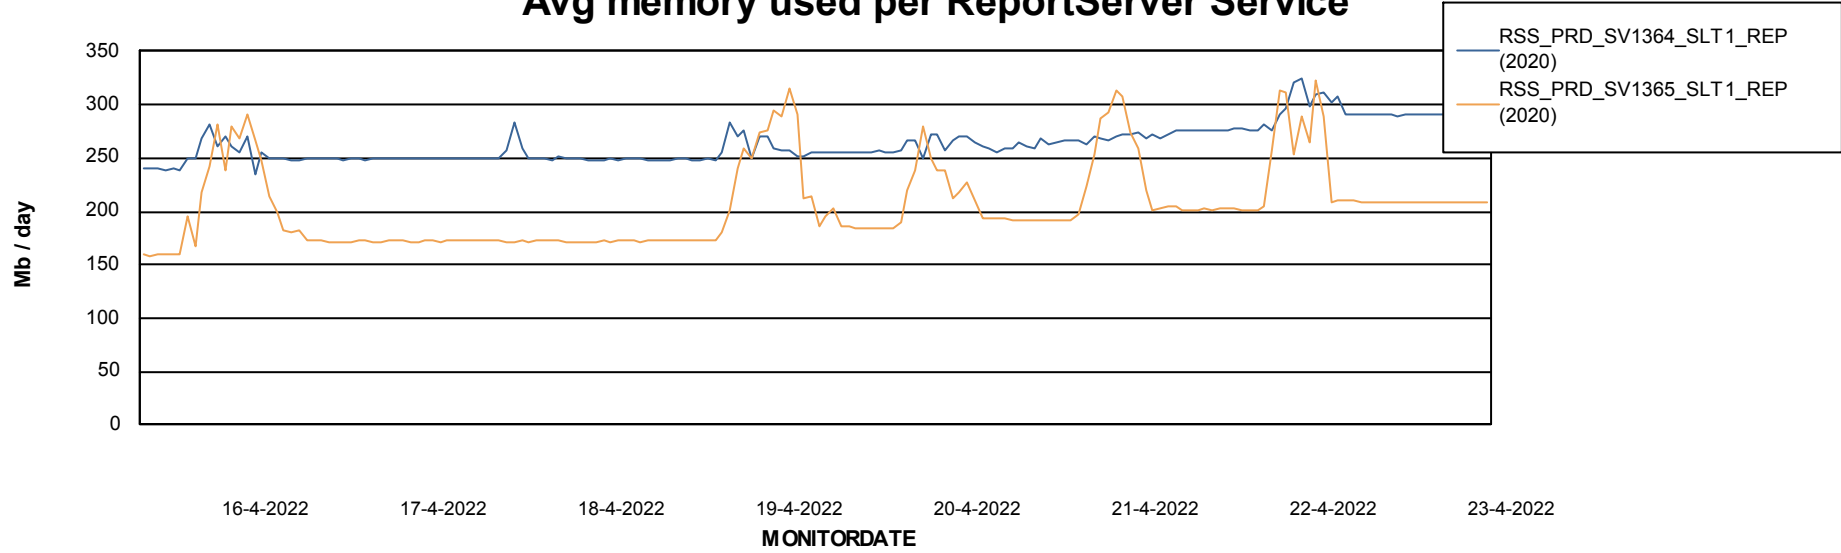

ABSSolute Application ReportServer Services

Avg memory used per ReportServer Service