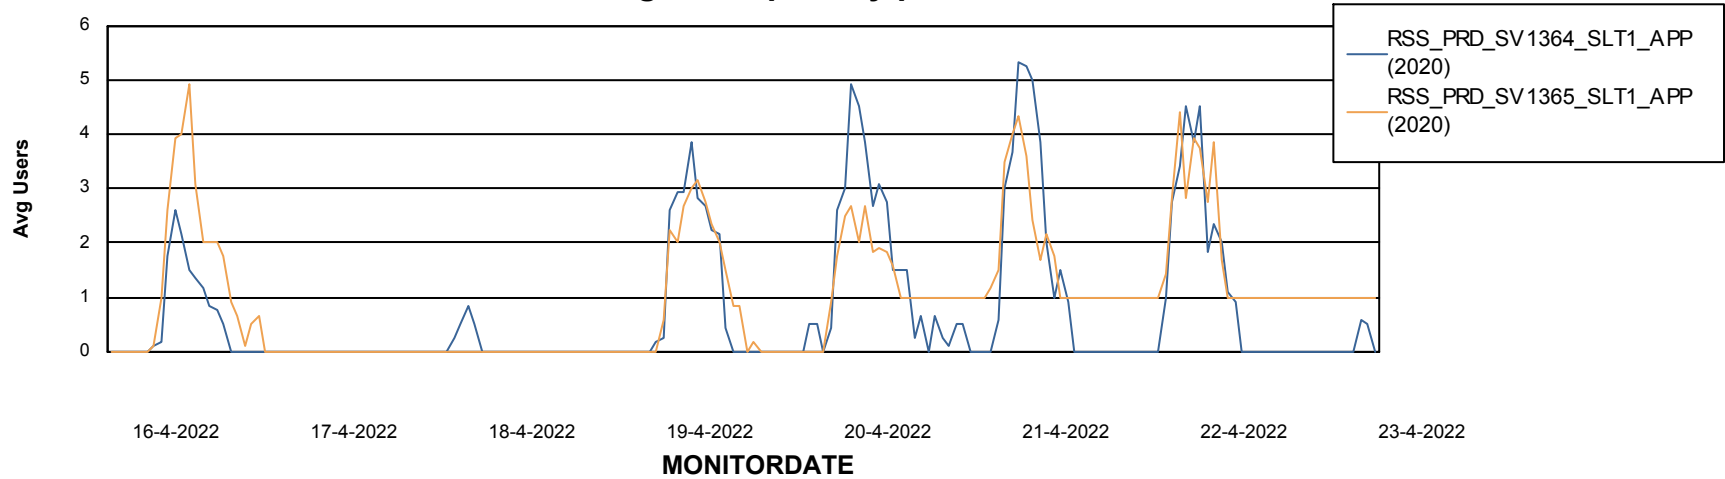

Weekly SLA Customer Report

Customer RSS Production
Database ID 52

ABSSolute Application Server Services

Avg memory used per ABS Server Service

Avg users per day per ABS server

Weekly SLA Customer Report

Customer RSS Production
Database ID 52