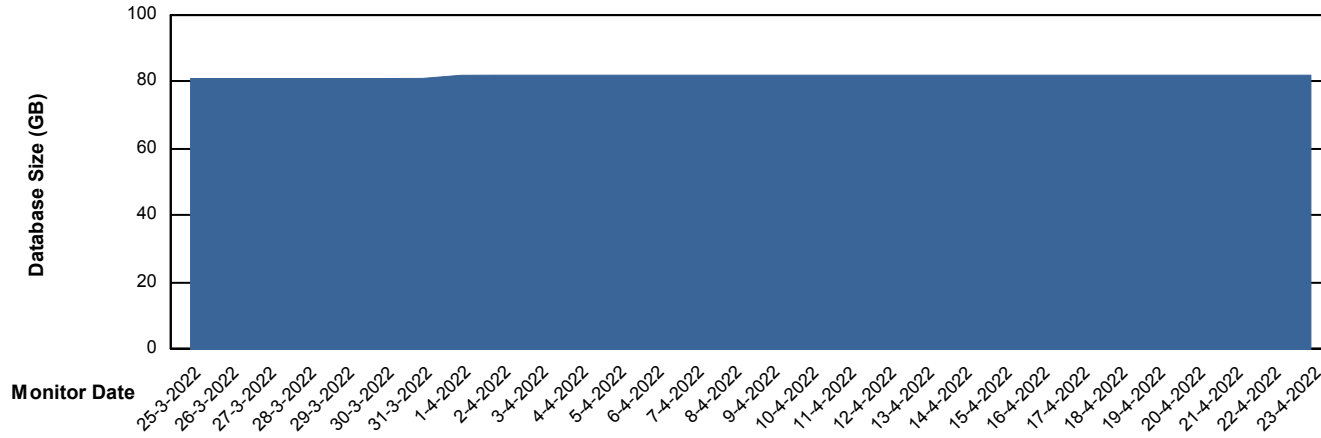

Database Performance RSS_DB_Standby (2020)

DB Processes Max 300
DB Sessions Max 472

Weekly SLA Customer Report

Customer RSS Production
 Database ID 52

DATABASE SIZE RSS_DB_Primary (2020)

Database growth over last month

Database Tablespace RSS_DB_Primary (2020)

Date	Tablespace Name	Filesize (Gb)	Usedsize (Gb)	Percentage free
23-4-2022	ABSDATA	47	37	21
	INDX	55	43	22
22-4-2022	ABSDATA	47	37	21
	INDX	55	43	22
21-4-2022	ABSDATA	47	37	21
	INDX	55	43	22
20-4-2022	ABSDATA	47	37	21
	INDX	55	43	22
19-4-2022	ABSDATA	47	37	21
	INDX	55	43	22
18-4-2022	ABSDATA	47	37	21
	INDX	55	43	22
17-4-2022	ABSDATA	47	37	21
	INDX	55	43	22