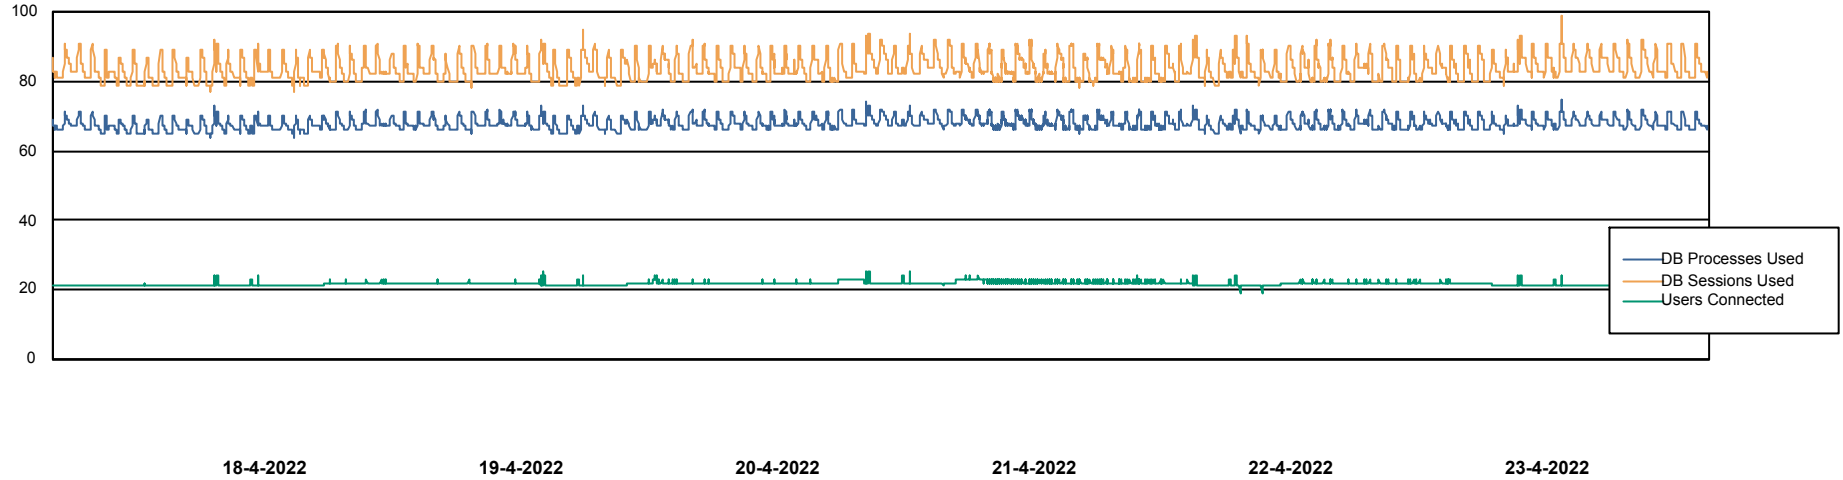

Database Performance RSS_DB_Primary (2020)

DB Processes Max 300
DB Sessions Max 472