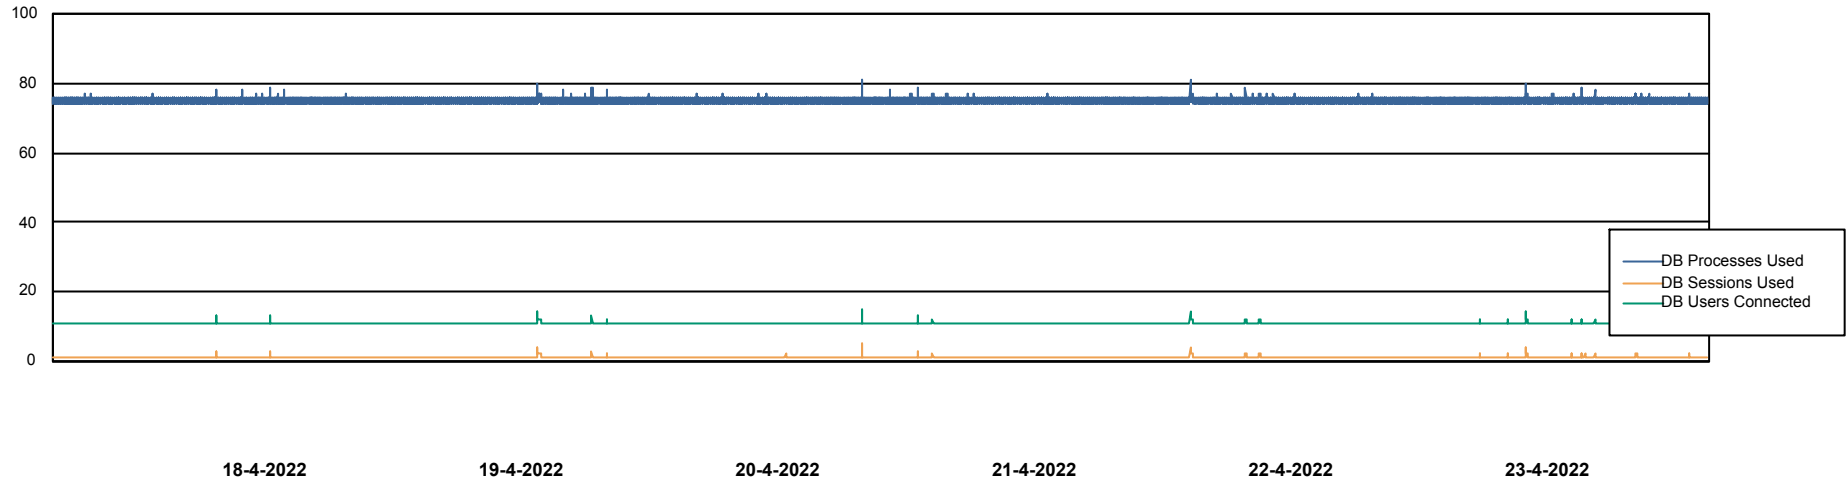

DB Processes Max 1,000

Weekly SLA Customer Report

Customer PHS_Production
Database ID 47

Database Performance PHSDB_Test

DB Processes Max 1,000

Weekly SLA Customer Report

Customer PHS_Production
Database ID 47