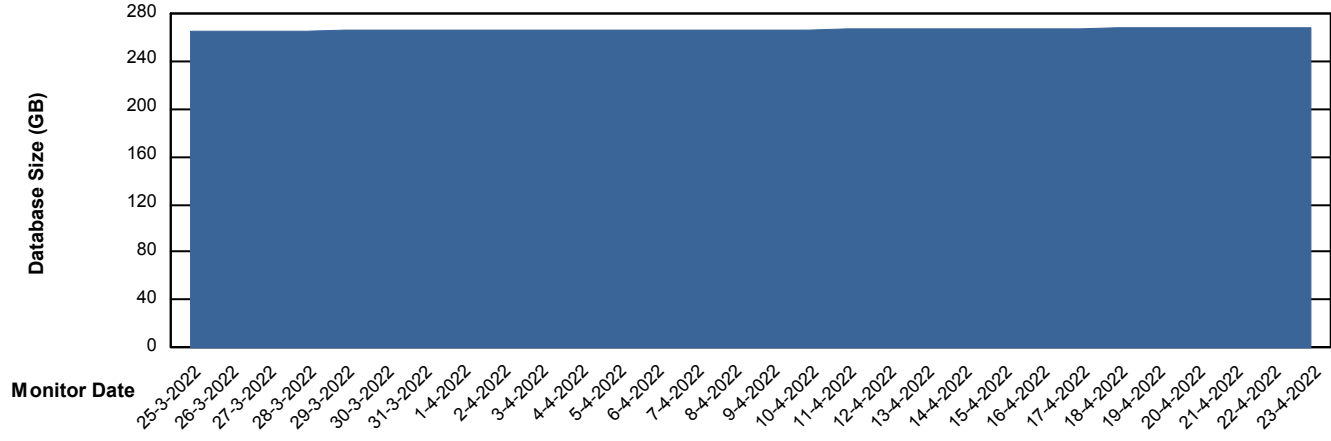

DATABASE SIZE PHSDB_Production

Database growth over last month