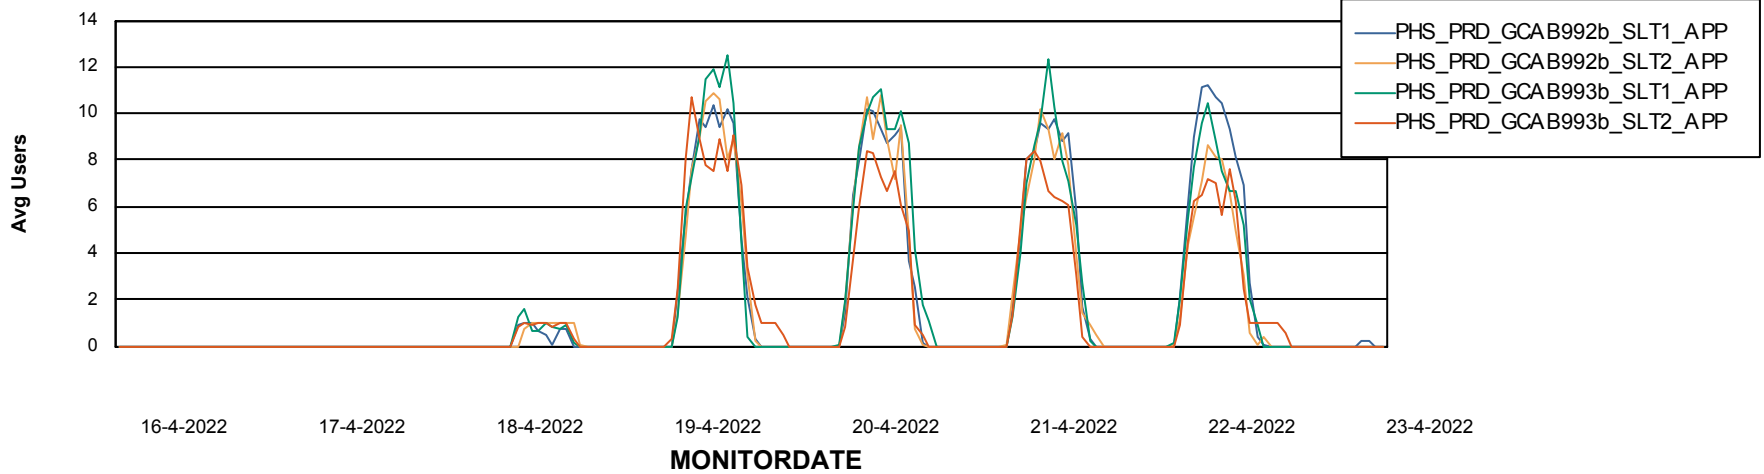

Weekly SLA Customer Report

Customer PHS_Production
Database ID 47

ABSSolute Application Server Services

Avg memory used per ABS Server Service

Avg users per day per ABS server

Weekly SLA Customer Report

Customer PHS_Production
Database ID 47