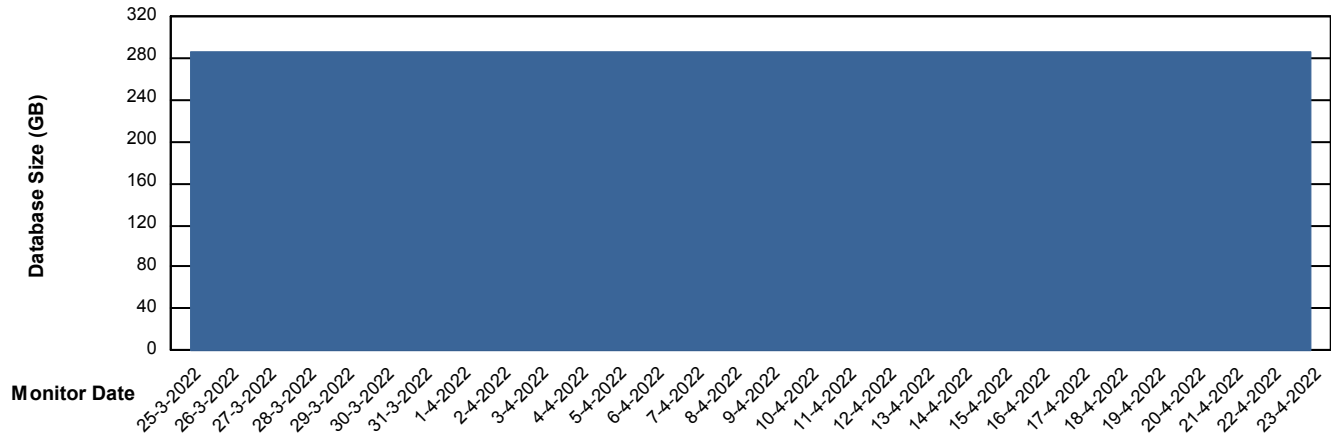

DATABASE SIZE PHSDB_Test

Database growth over last month