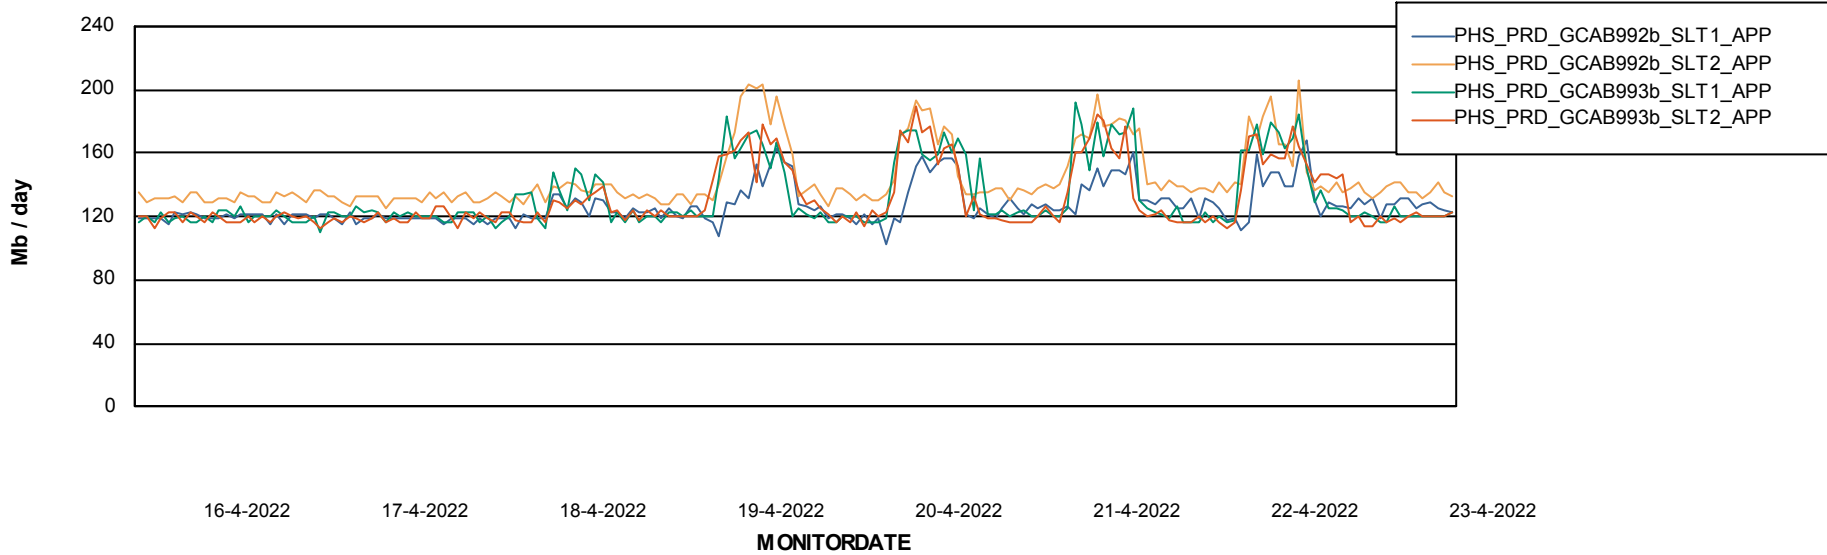

ABSSolute Application Server Services

Avg memory used per ABS Server Service