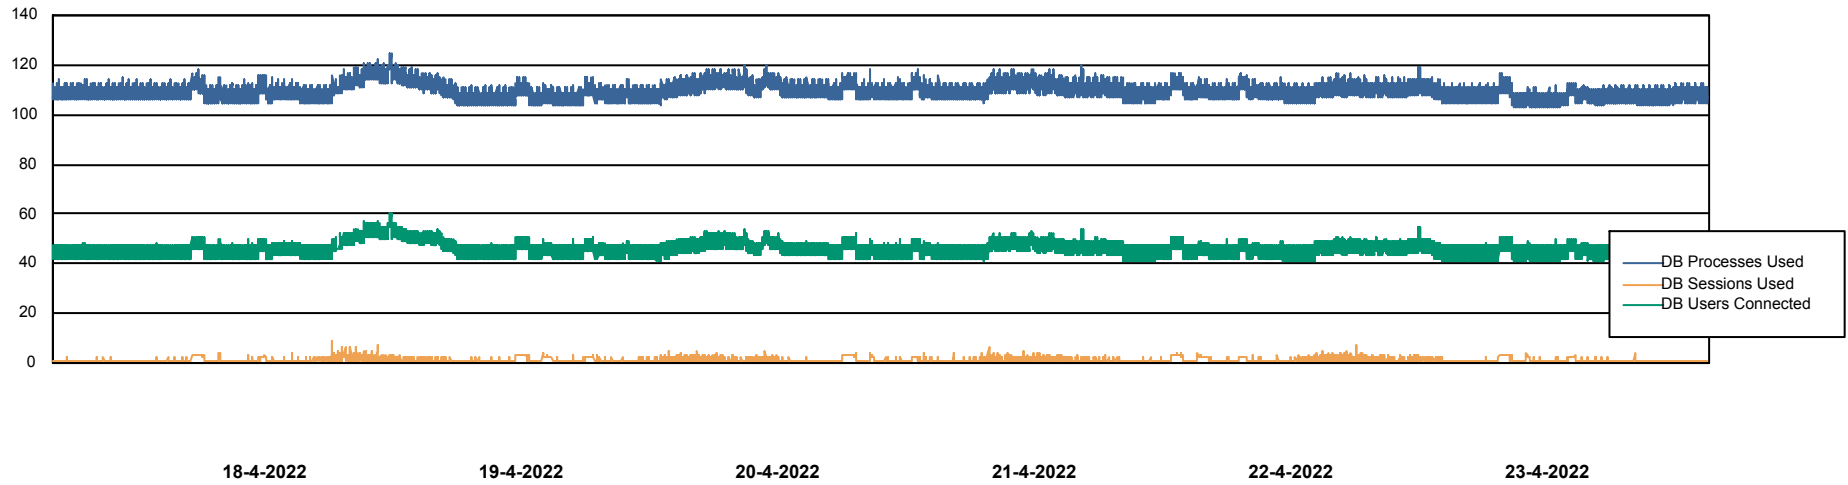

Database Performance PHSDB_Production

DB Processes Max 1,000