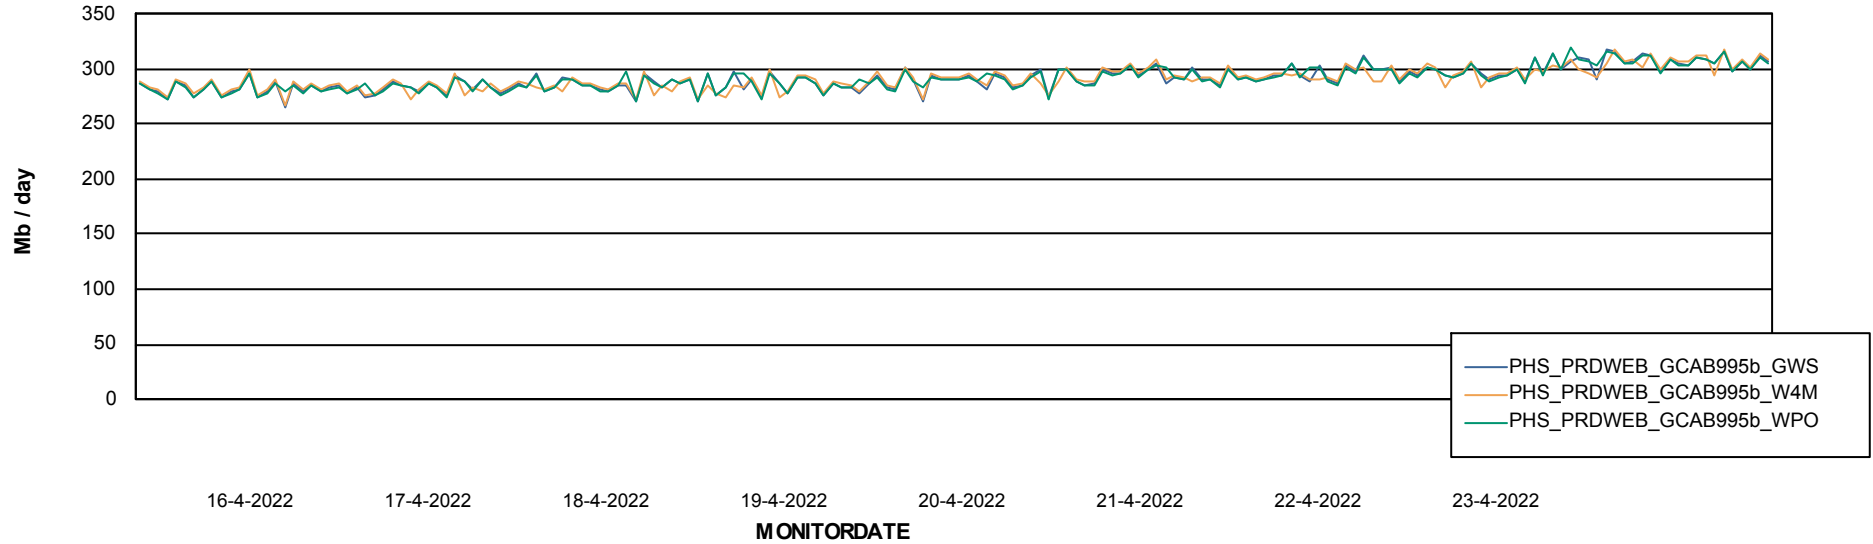

ABSSolute Application ReportServer Services

Avg memory used per ReportServer Service

Weekly SLA Customer Report

Customer PHS_Production
Database ID 47

ABSSolute Web Component Services

Avg memory used per ABS Web component