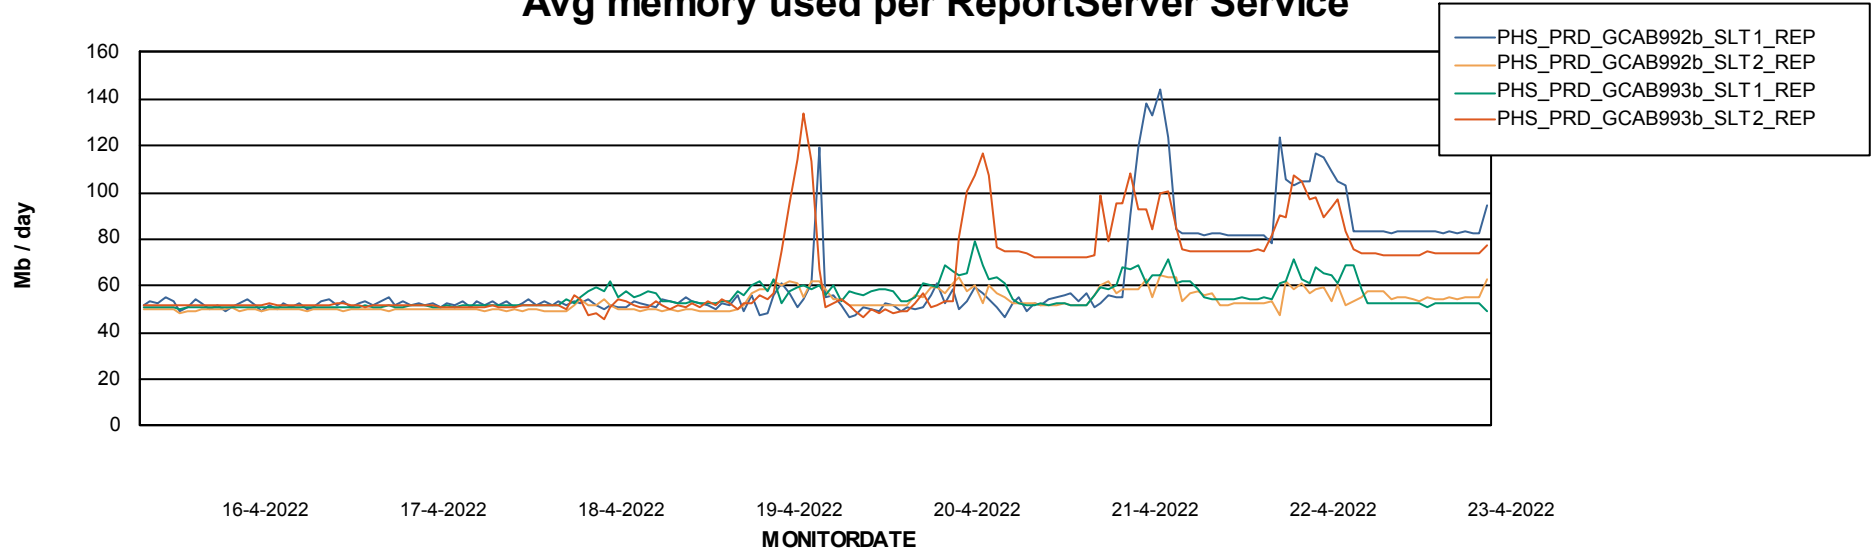

ABSSolute Application ReportServer Services

Avg memory used per ReportServer Service