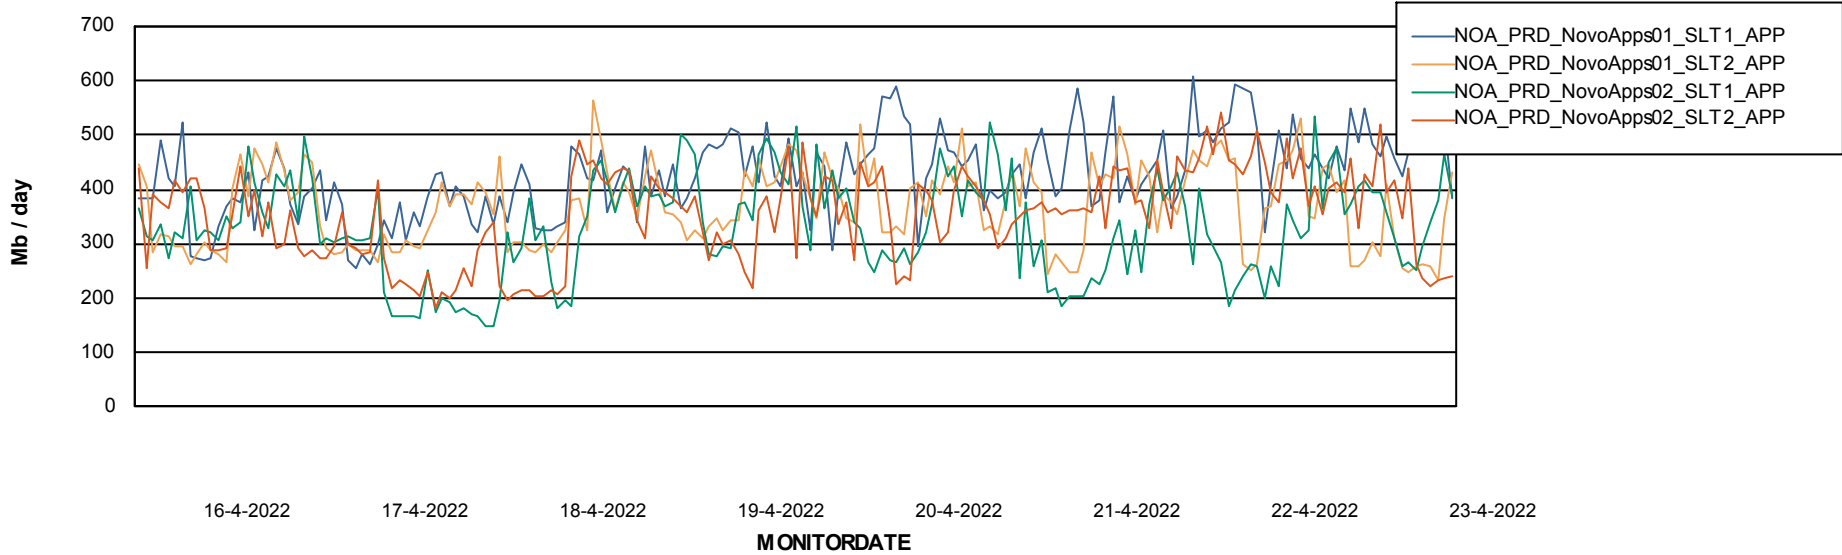

DB Processes Max 300

Weekly SLA Customer Report

Customer NOA_Production
 Database ID 116

DATABASE SIZE NOA_PRD_NovoABS01_DB

Database growth over last month

Database Tablespace NOA_PRD_NovoABS01_DB

Date	Tablespace Name	Filesize (Gb)	Usedsize (Gb)	Percentage free
23-4-2022	ABSDATA	148	109	26
	INDX	184	151	18
22-4-2022	ABSDATA	148	109	26
	INDX	184	150	18
21-4-2022	ABSDATA	148	109	26
	INDX	184	150	18
20-4-2022	ABSDATA	148	109	26
	INDX	184	150	18
19-4-2022	ABSDATA	148	109	26
	INDX	184	150	18
18-4-2022	ABSDATA	148	109	26
	INDX	184	150	19
17-4-2022	ABSDATA	148	109	26
	INDX	184	150	19

Weekly SLA Customer Report

Customer NOA_Production
Database ID 116

ABSolute Application Server Services

Avg memory used per ABS Server Service

Avg users per day per ABS server

Weekly SLA Customer Report

Customer NOA_Production
Database ID 116