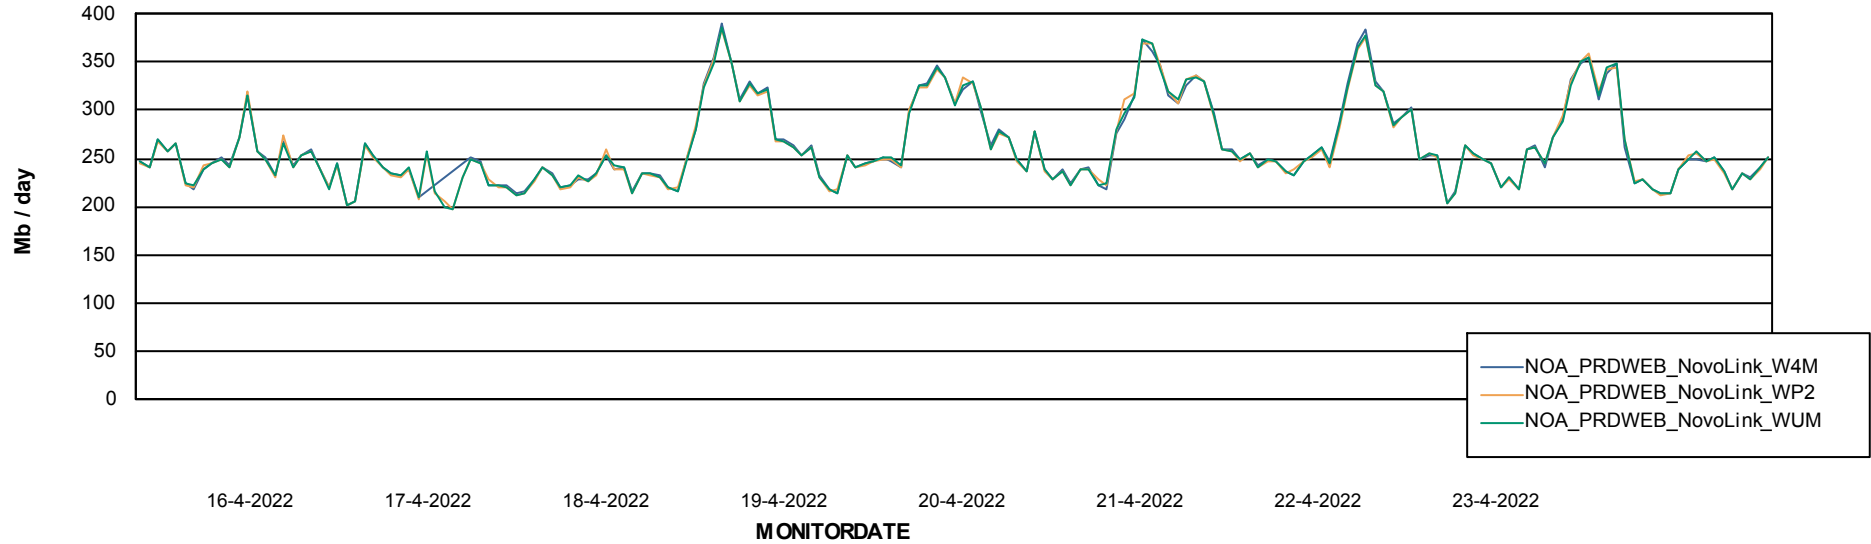

ABSSolute Application ReportServer Services

Avg memory used per ReportServer Service

Weekly SLA Customer Report

Customer NOA_Production
Database ID 116

ABSSolute Web Component Services

Avg memory used per ABS Web component