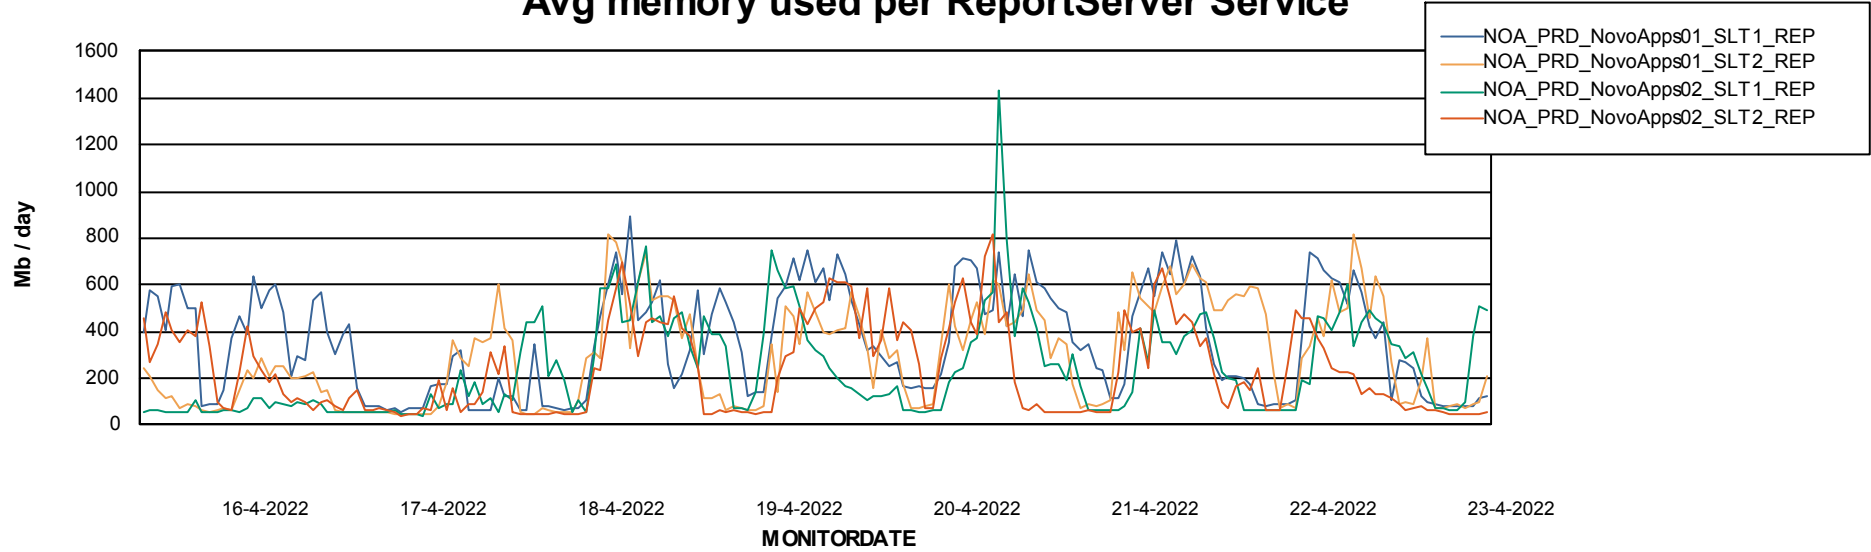

ABSSolute Application ReportServer Services

Avg memory used per ReportServer Service