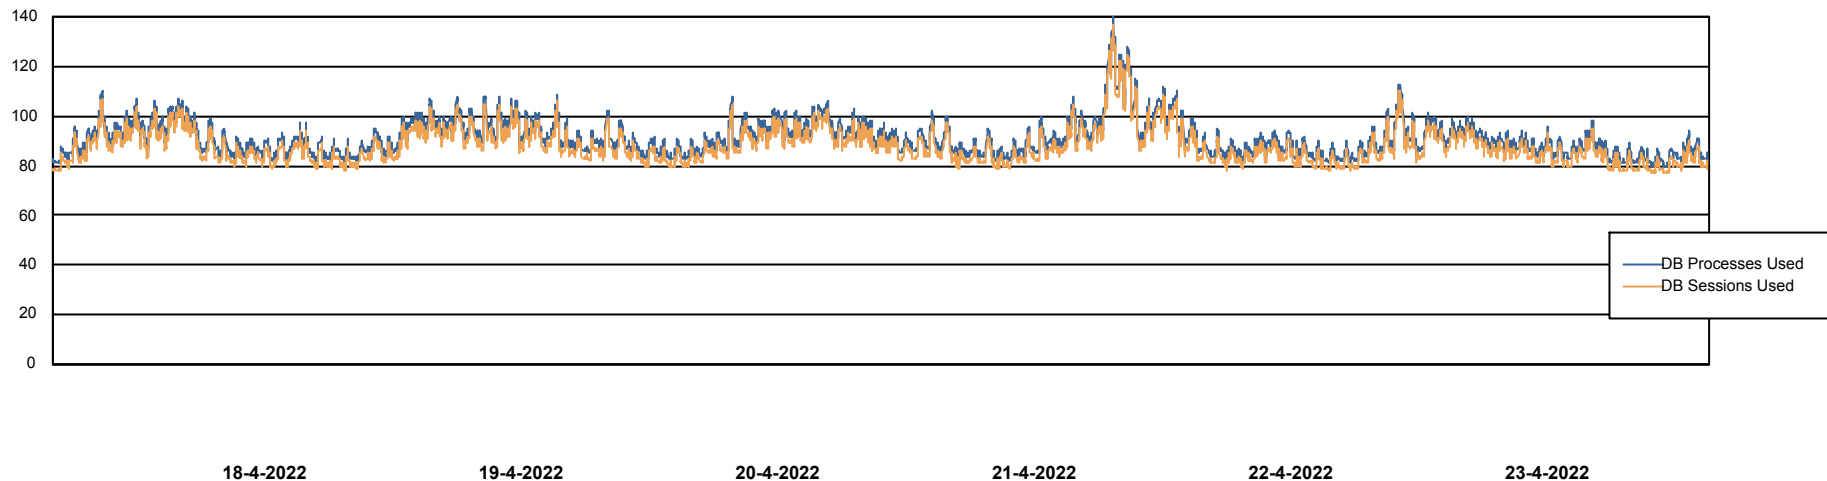

Weekly SLA Customer Report

Customer NOA_Production
Database ID 116

Harddisk Usage NOA_PRD_NovoLink

	Free disk space on C: (%)	Total disk space on C: (Gb)	Used disk space on C: (Gb)
23-4-2022	69	100	31
22-4-2022	69	100	31
21-4-2022	69	100	31
20-4-2022	69	100	31
19-4-2022	69	100	31
18-4-2022	69	100	31
17-4-2022	69	100	31

Weekly SLA Customer Report

Customer NOA_Production
Database ID 116

Database Performance NOA_PRD_NovoABS01_DB

DB Processes Max 300

Weekly SLA Customer Report

Customer NOA_Production
Database ID 116

Database Performance NOA_STB_NovoABS03_DB