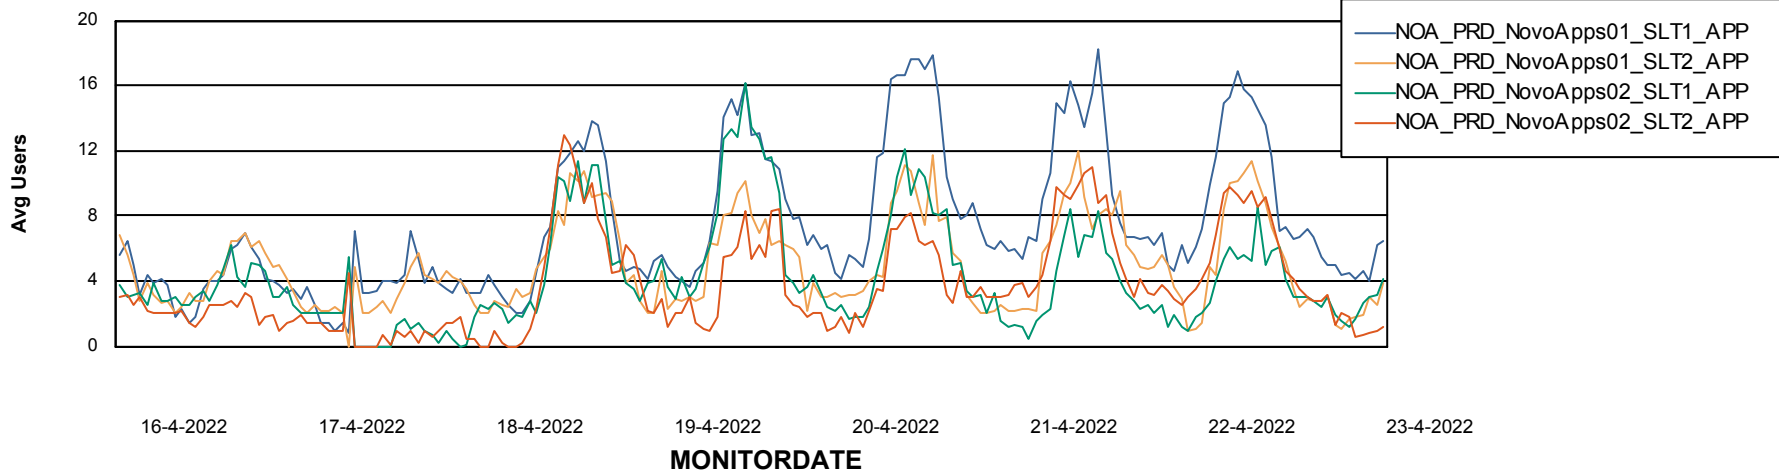

Weekly SLA Customer Report

Customer NOA_Production
Database ID 116

ABSolute Application Server Services

Avg memory used per ABS Server Service

Avg users per day per ABS server

Weekly SLA Customer Report

Customer NOA_Production
Database ID 116