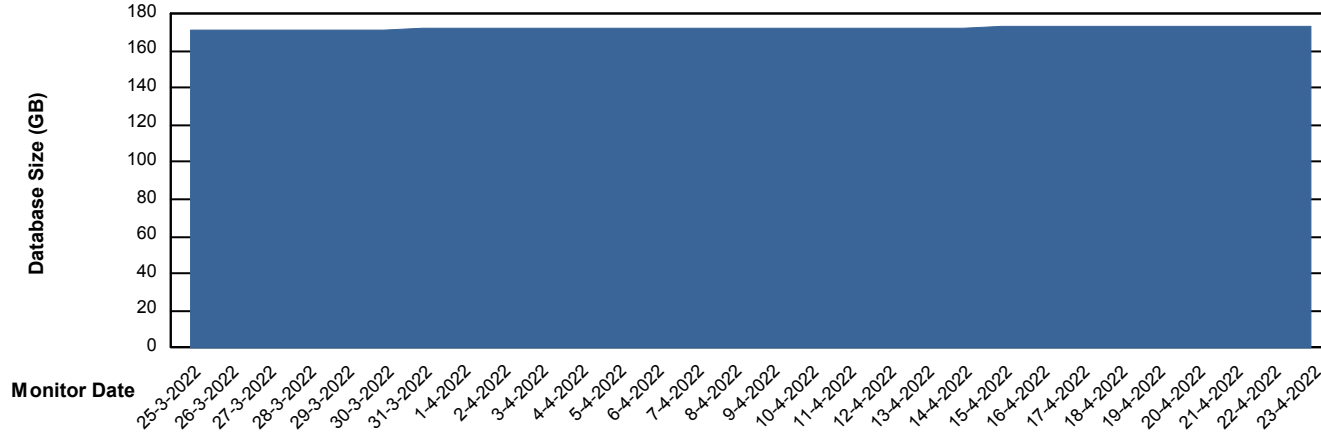

Customer NIX_Production
Database ID 51

Database Performance NIXDB_Standby

DB Processes Max 300

Weekly SLA Customer Report

Customer NIX_Production
Database ID 51

DATABASE SIZE NIXDB_BI

Database growth over last month