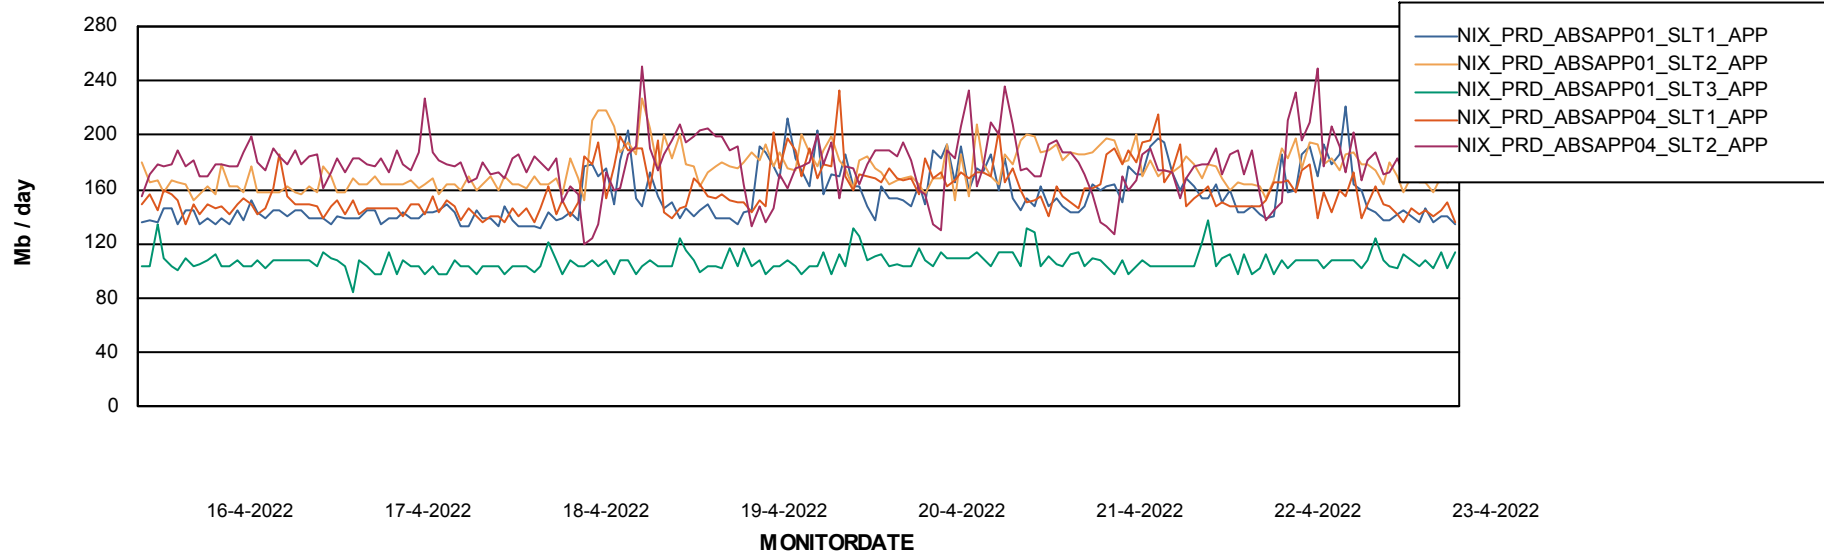

Standby Database Health NIX_Production

Recovery lag for last 7 days

Weekly SLA Customer Report

Customer NIX_Production
Database ID 51

ABSolute Application Server Services

Avg memory used per ABS Server Service

Avg users per day per ABS server

Weekly SLA Customer Report

Customer NIX_Production
Database ID 51

ABSSolute Application ReportServer Services

Avg memory used per ReportServer Service

Weekly SLA Customer Report