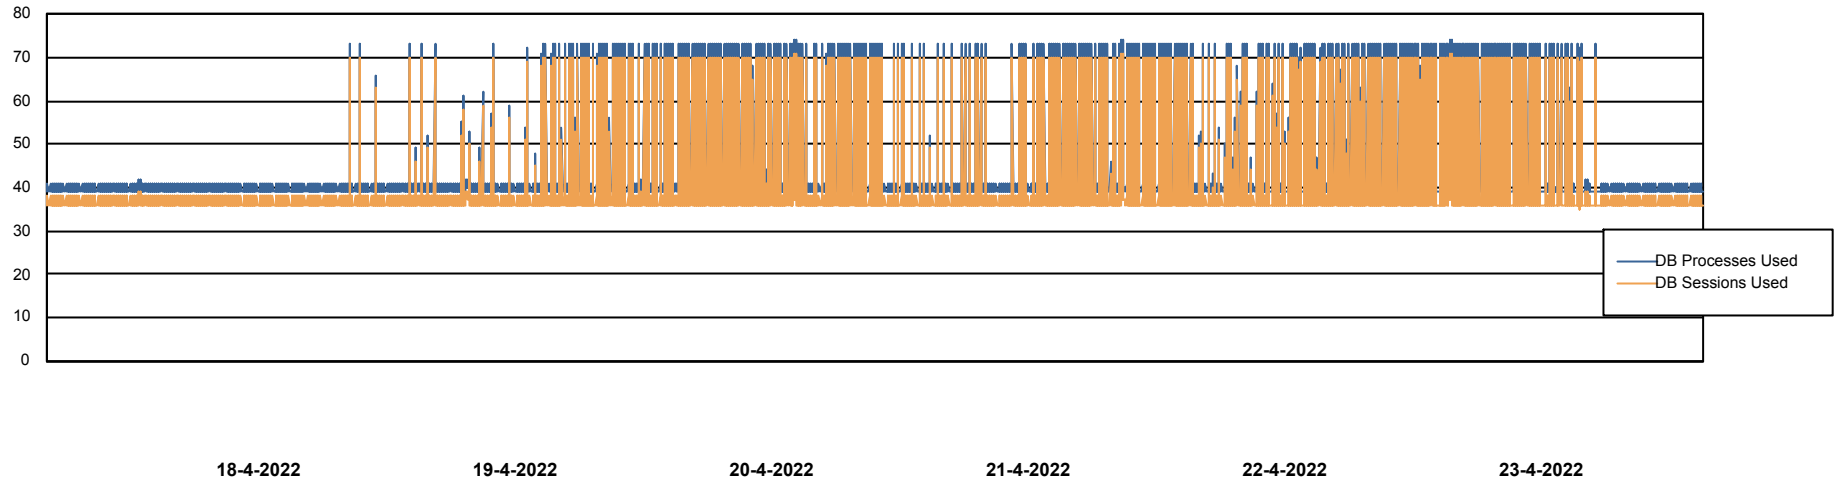

Database Performance NIXDB_Standby

DB Processes Max 300