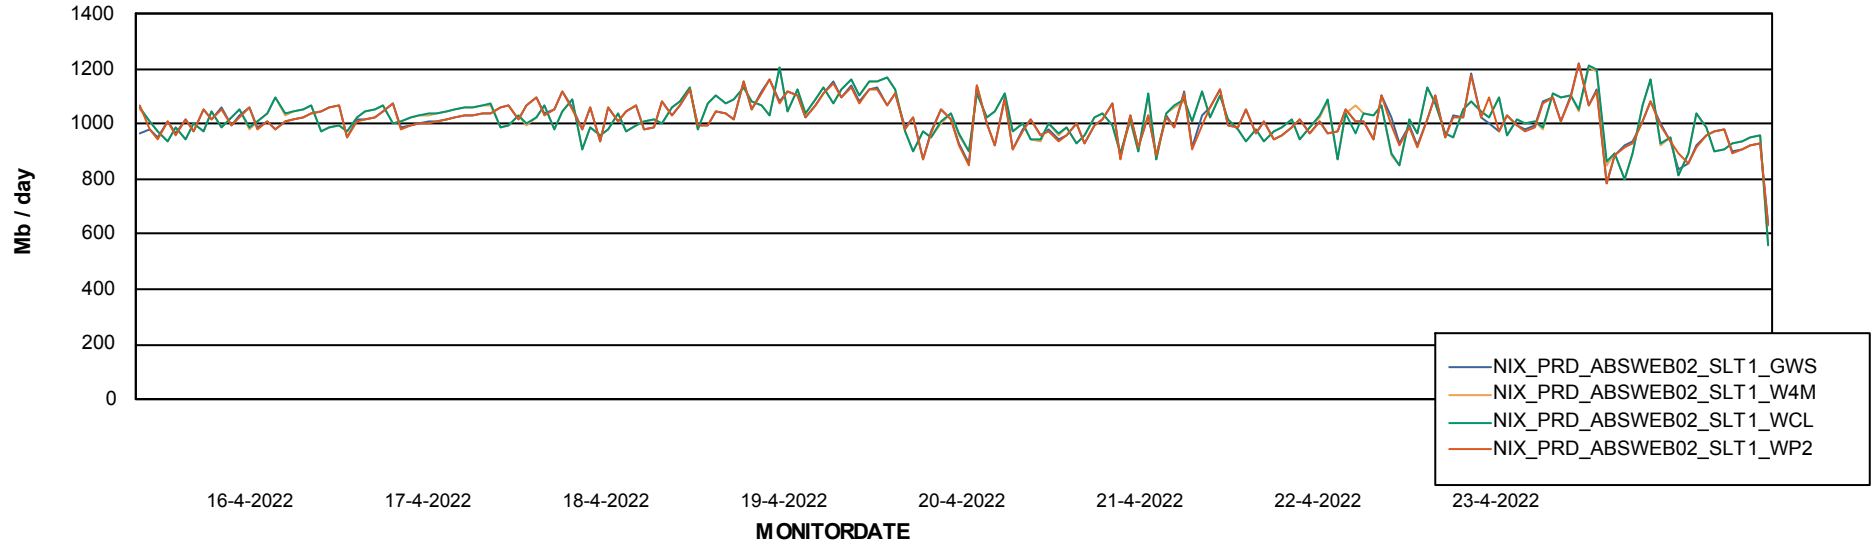

ABSSolute Web Component Services

Avg memory used per ABS Web component