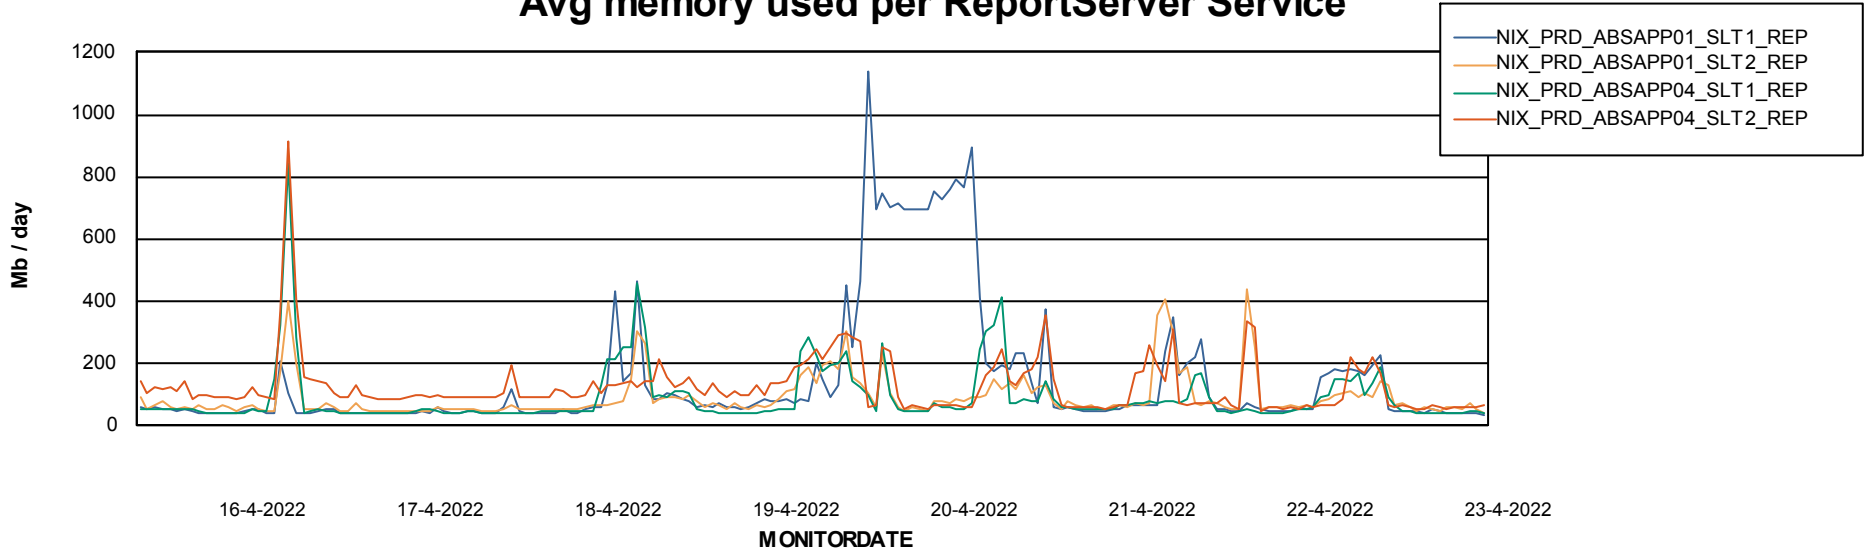

Avg users per day per ABS server

Weekly SLA Customer Report

Customer NIX_Production
Database ID 51

ABSSolute Application ReportServer Services

Avg memory used per ReportServer Service

Weekly SLA Customer Report