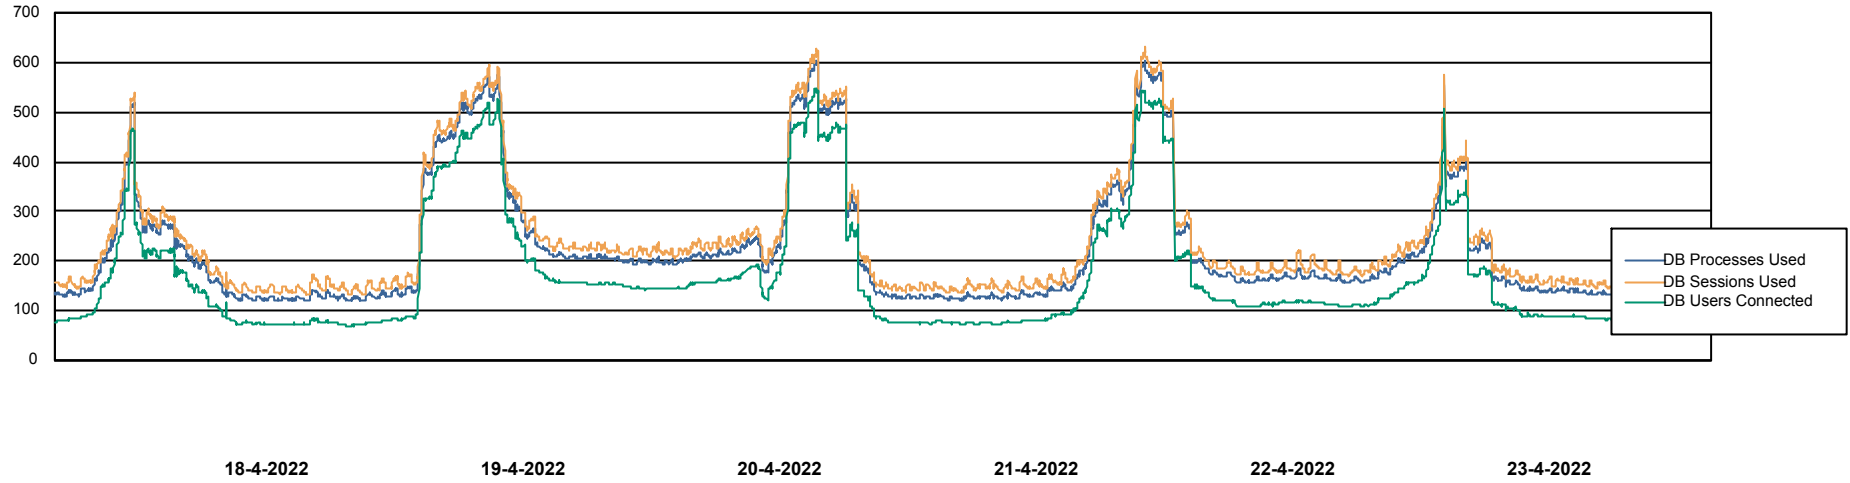

Weekly SLA Customer Report

Customer NIX_Production
Database ID 51

Database Performance NIXDB_BI

Weekly SLA Customer Report

Customer NIX_Production
Database ID 51

Database Performance NIXDB_Production

Weekly SLA Customer Report

Customer NIX_Production
Database ID 51

Database Performance NIXDB_Standby

DB Processes Max 300

Weekly SLA Customer Report

Customer NIX_Production
Database ID 51

DATABASE SIZE NIXDB_BI

Database growth over last month