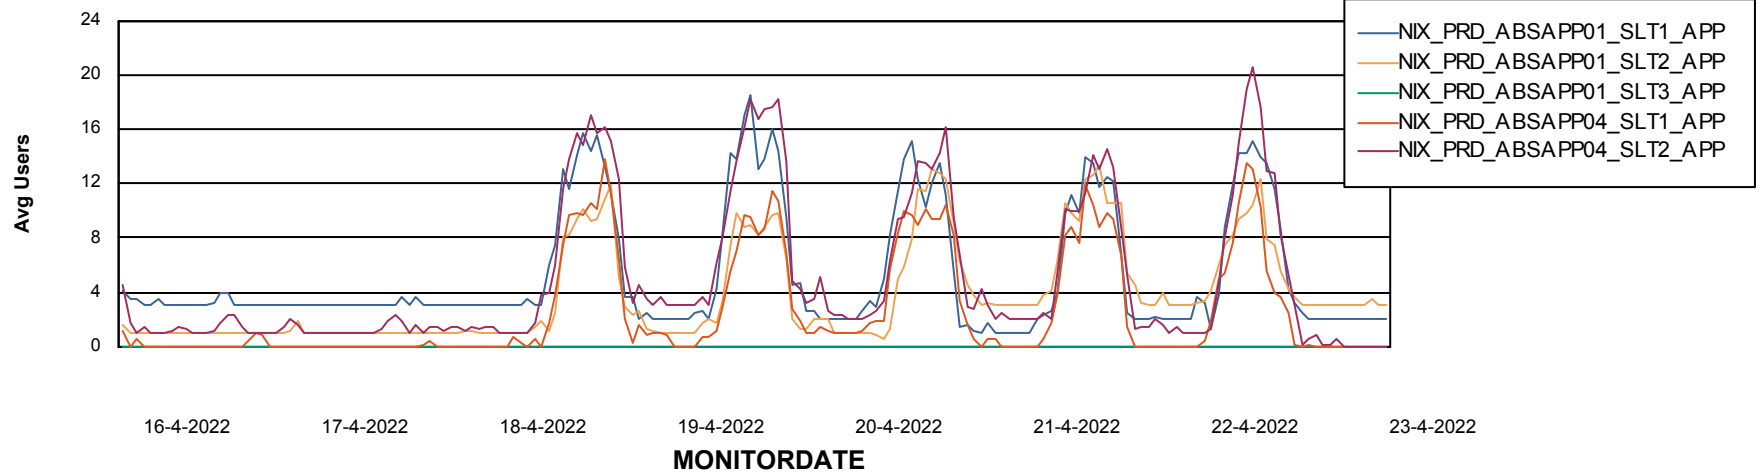

Standby Database Health NIX_Production

Recovery lag for last 7 days

Weekly SLA Customer Report

Customer NIX_Production
Database ID 51

ABSolute Application Server Services

Avg memory used per ABS Server Service

Avg users per day per ABS server

Weekly SLA Customer Report

Customer NIX_Production
Database ID 51

ABSSolute Application ReportServer Services

Avg memory used per ReportServer Service

Weekly SLA Customer Report