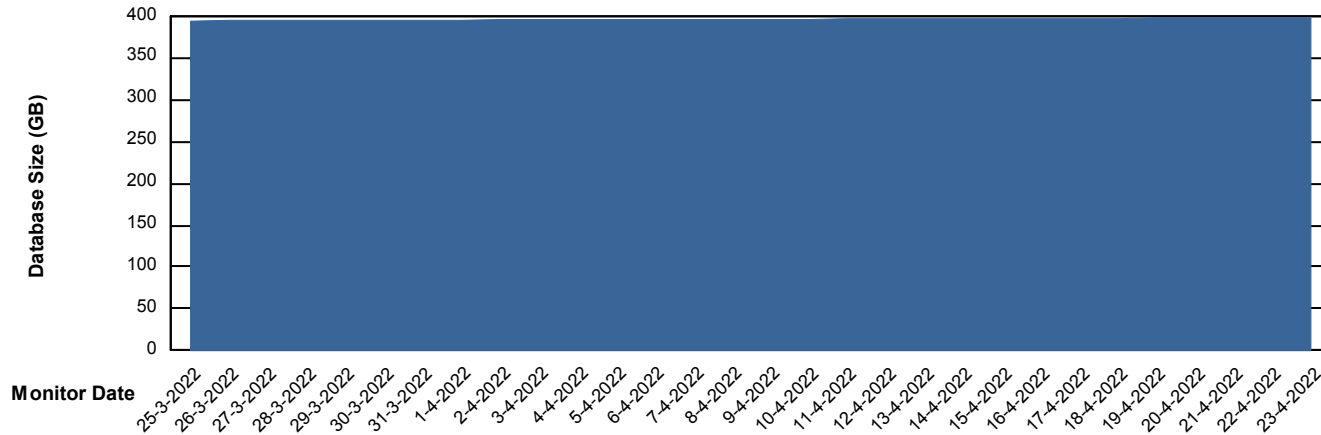

DATABASE SIZE NIXDB_Production

Database growth over last month