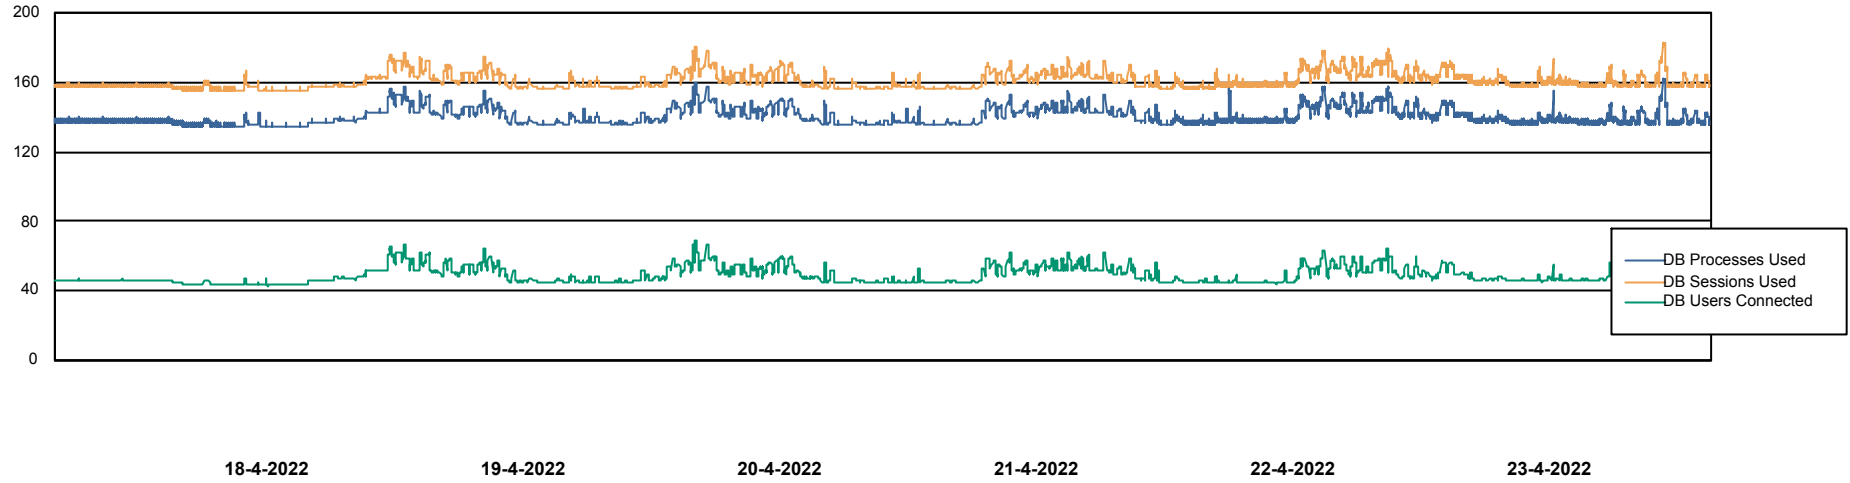

Weekly SLA Customer Report

Customer KLH_Production
Database ID 139

Database Performance KLHDB_BI

Weekly SLA Customer Report

Customer KLH_Production
Database ID 139

Database Performance KLHDB_Production

Weekly SLA Customer Report