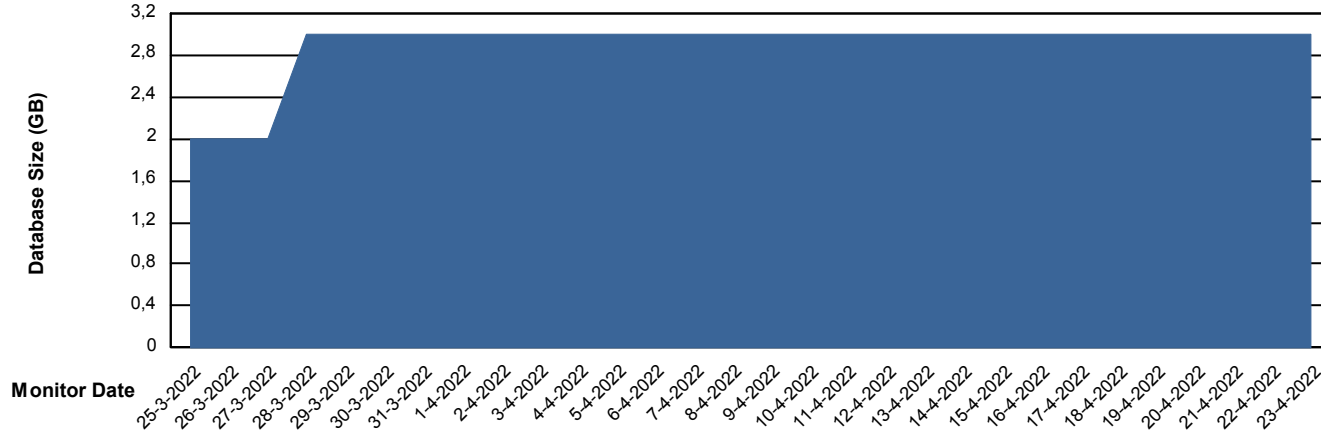

DATABASE SIZE KLHDB_BI

Database growth over last month