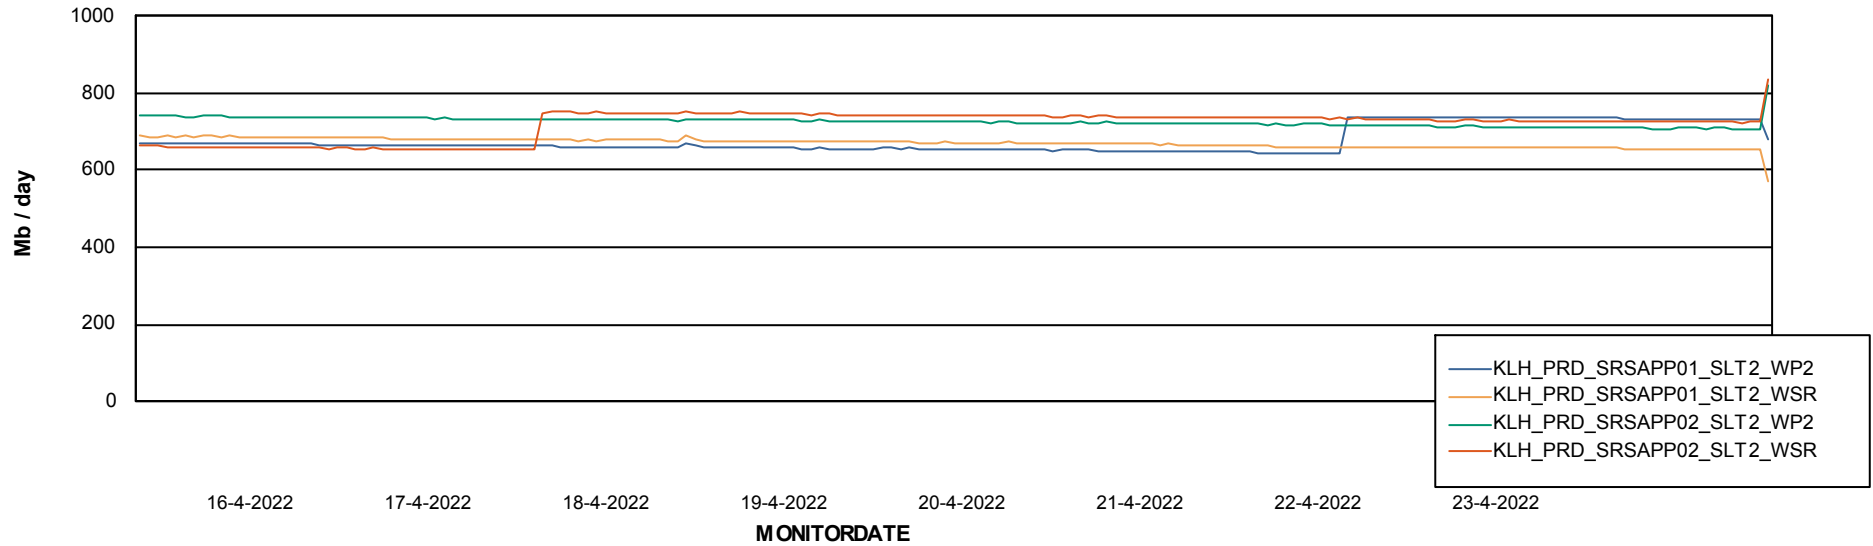

ABSSolute Web Component Services

Avg memory used per ABS Web component