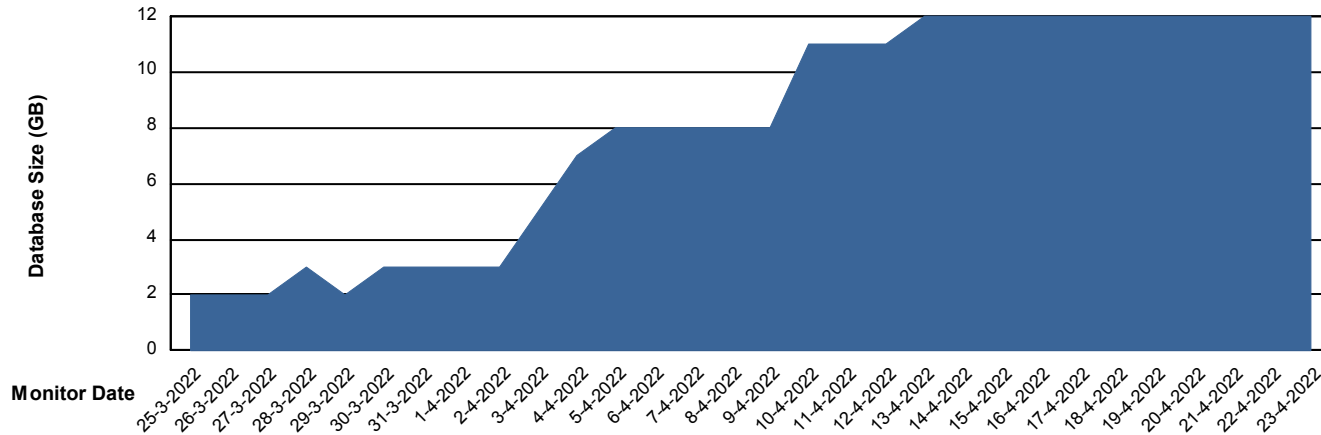

DATABASE SIZE KLHDB_Production

Database growth over last month