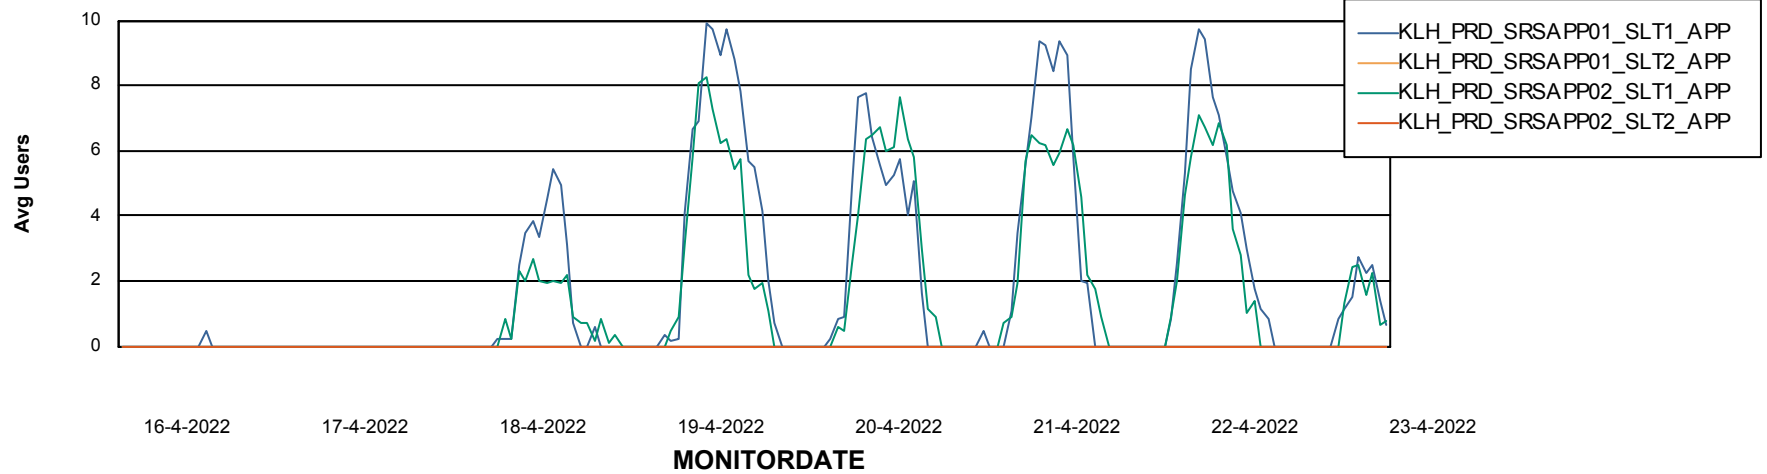

Avg users per day per ABS server