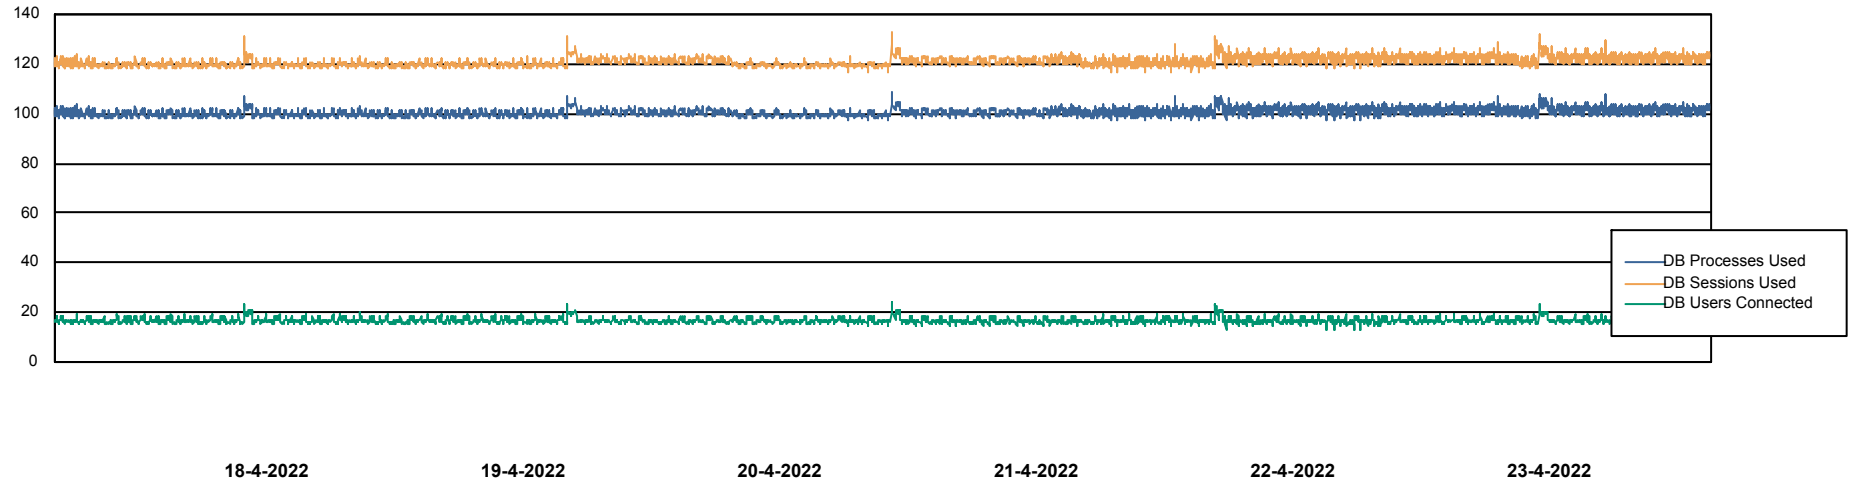

Database Performance KLHDB_BI