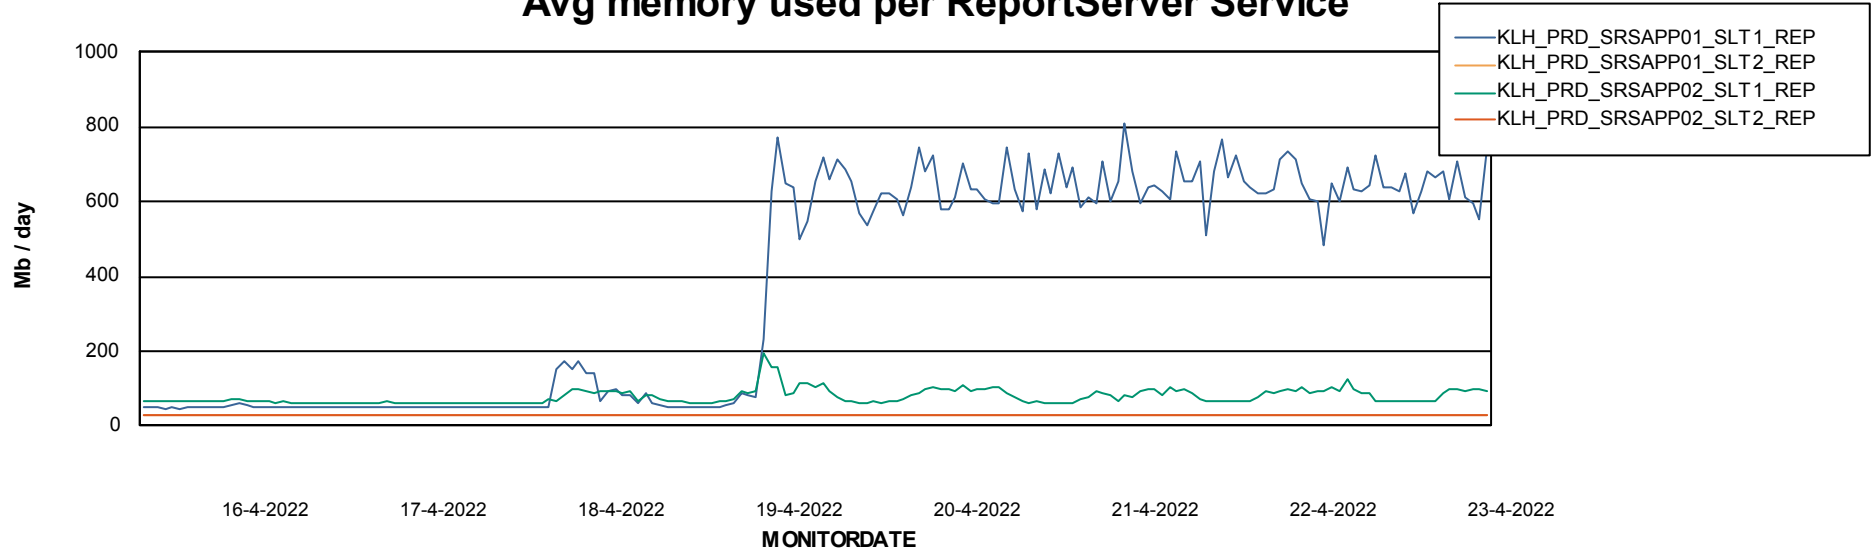

Avg users per day per ABS server

Weekly SLA Customer Report

Customer KLH_Production
Database ID 139

ABSSolute Application ReportServer Services

Avg memory used per ReportServer Service

Weekly SLA Customer Report