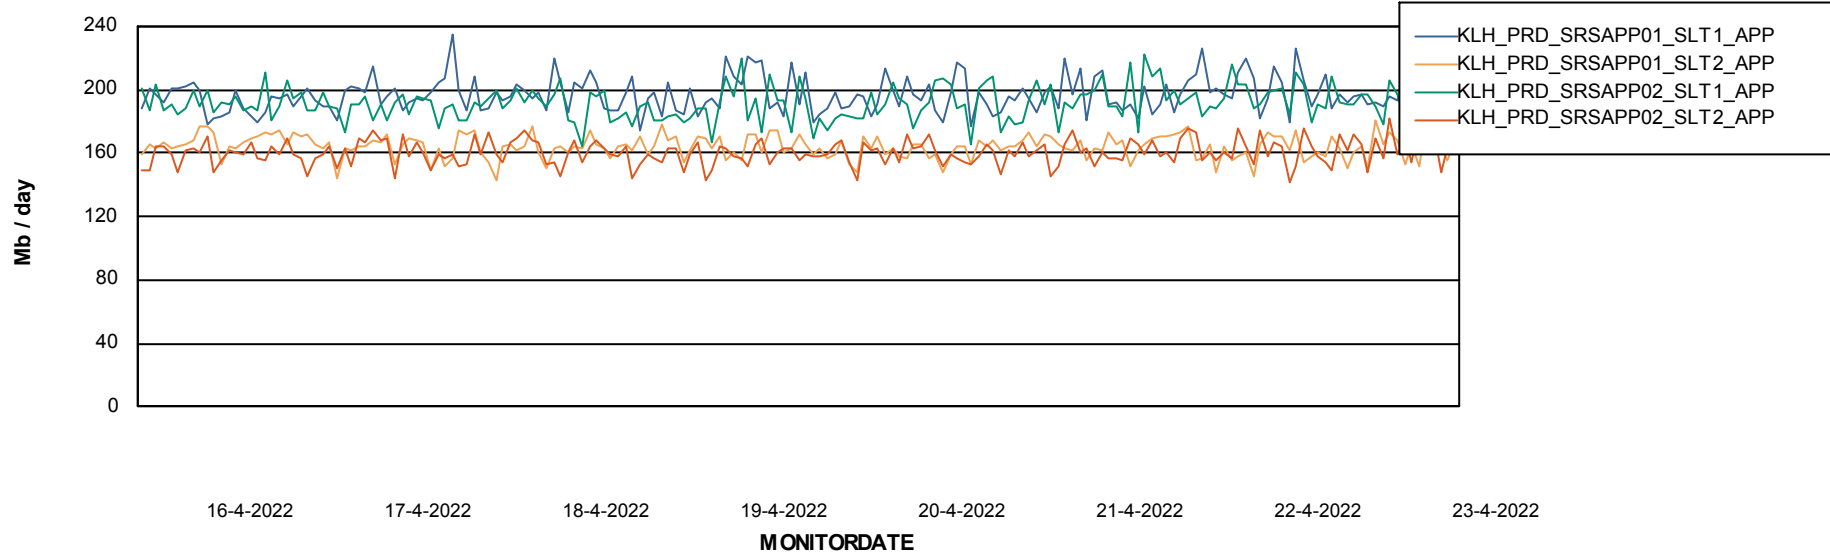

Standby Database Health KLH_Production

Recovery lag for last 7 days

Weekly SLA Customer Report

Customer KLH_Production
Database ID 139

ABSSolute Application Server Services

Avg memory used per ABS Server Service