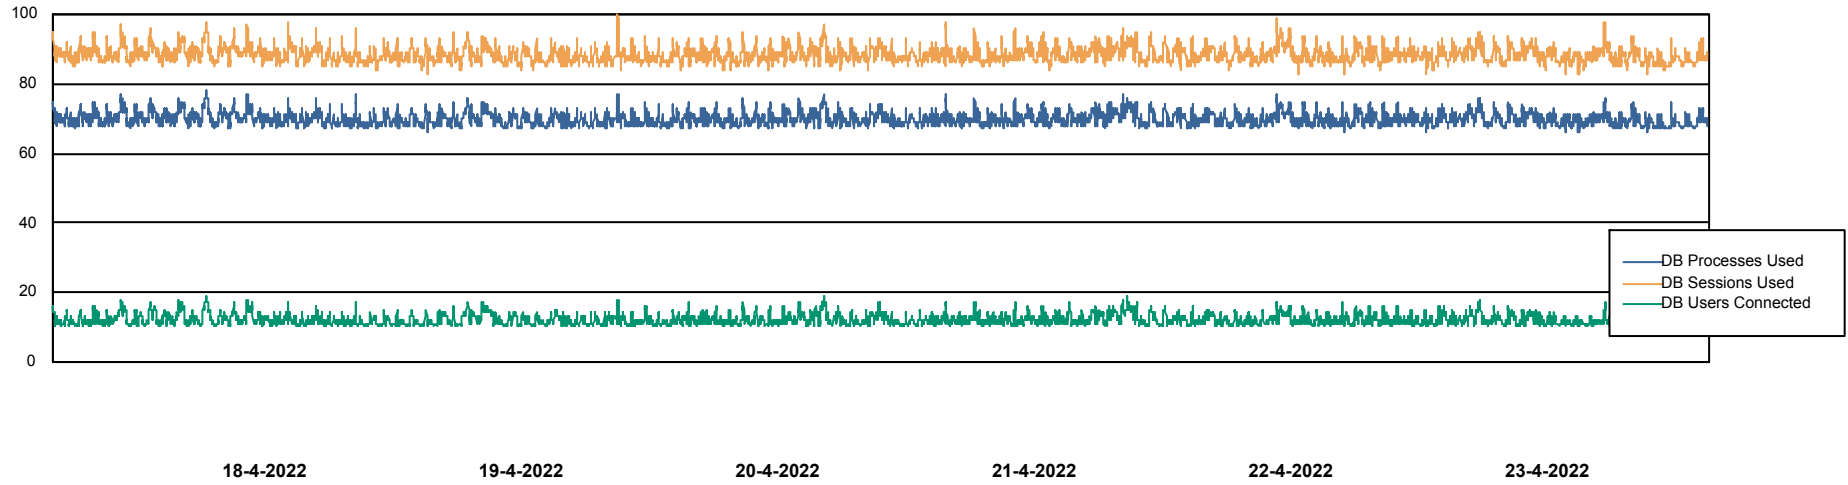

Database Performance BI-DBSRV_DB