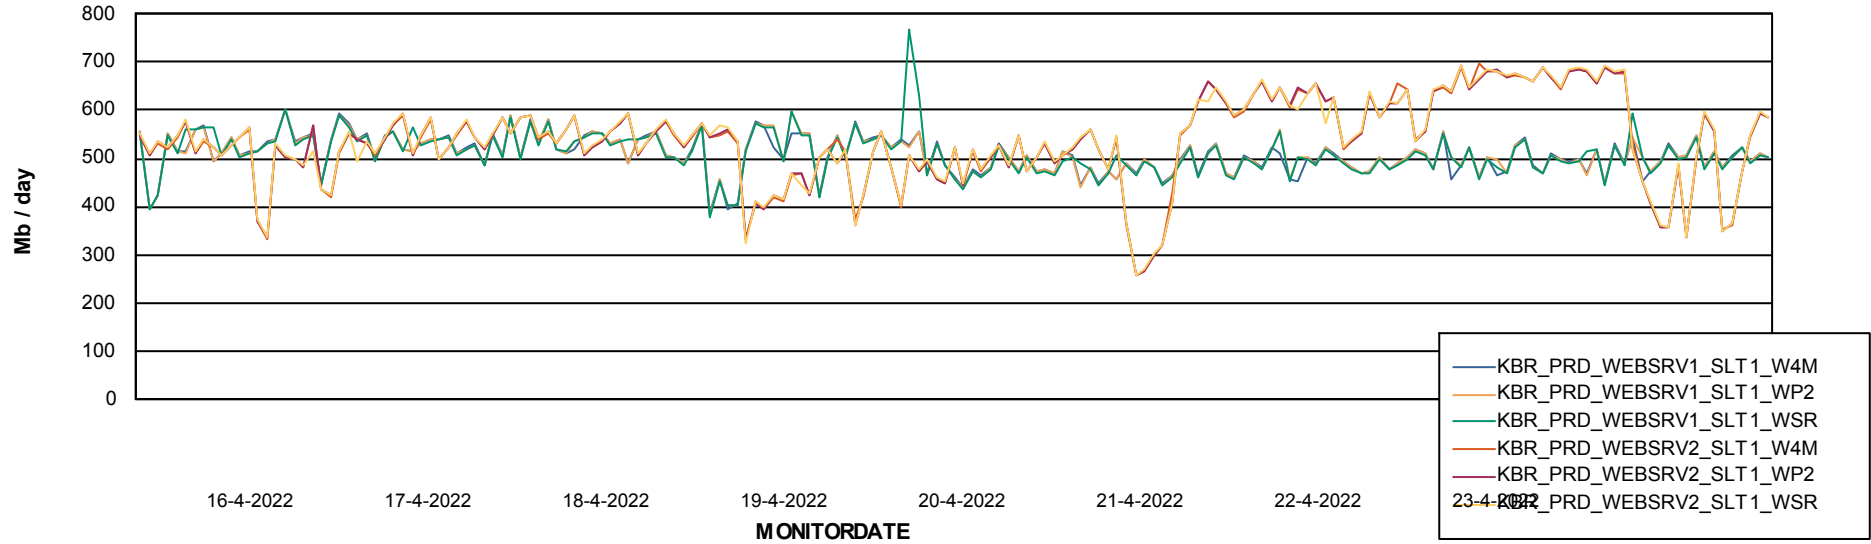

ABSolute Web Component Services

Avg memory used per ABS Web component