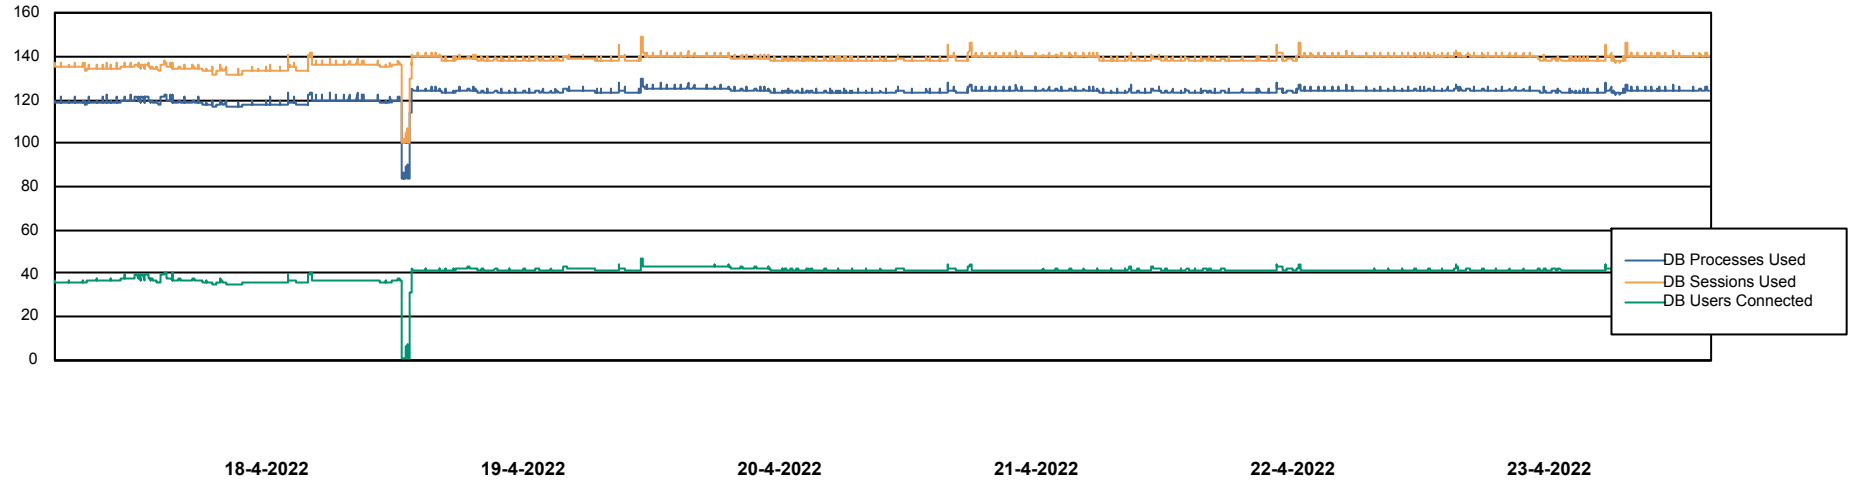

Weekly SLA Customer Report

Customer KBR_Production
Database ID 117

Database Performance BI-DBSRV_DB

Weekly SLA Customer Report

Customer KBR_Production
Database ID 117

Database Performance KBR_PRD_DB-SRV1_DB