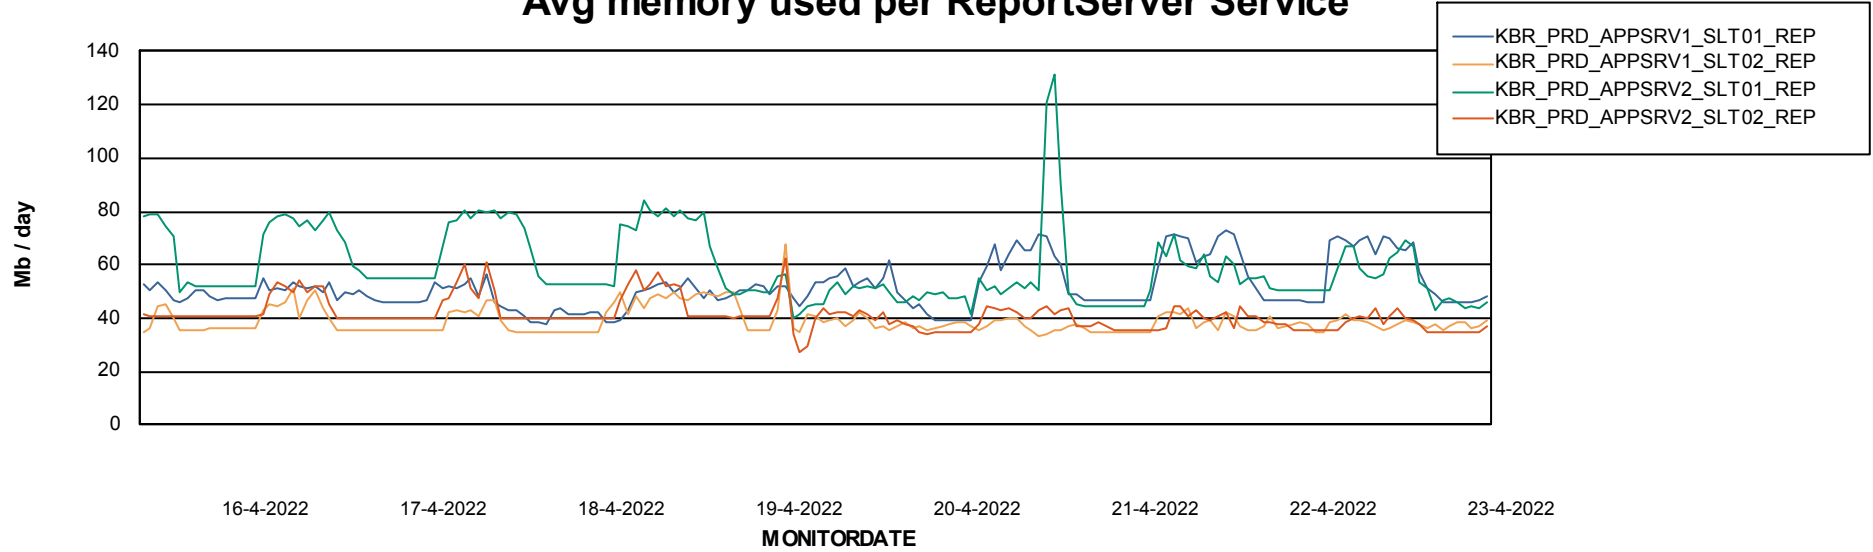

ABSSolute Application Server Services

Avg memory used per ReportServer Service