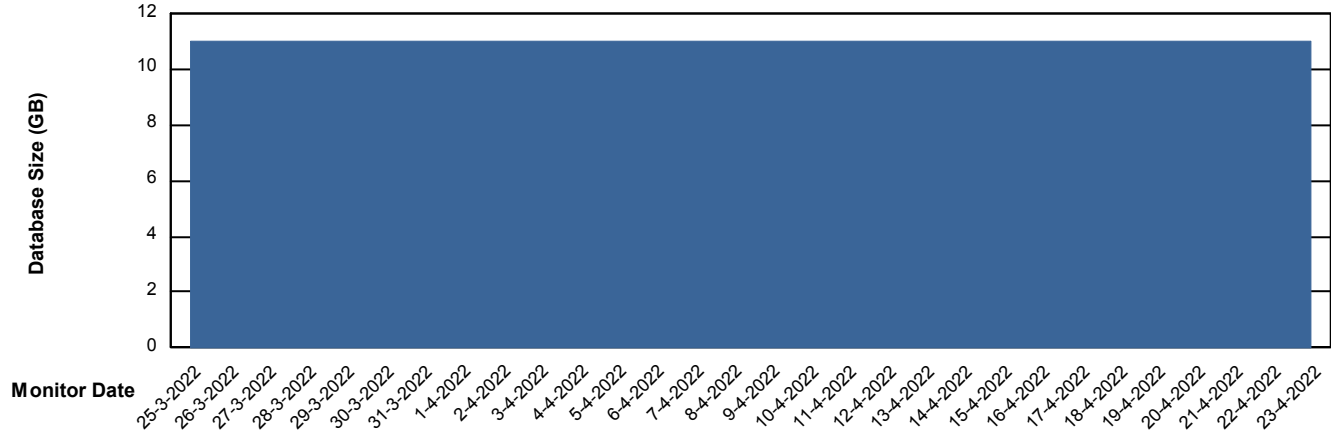

Harddisk Usage KBR_PRD_WEBSRV2

	Free disk space on / (%)	Total disk space on / (Gb)	Used disk space on / (Gb)	Free disk space on /boot (%)	Total disk space on /boot (Gb)	Used disk space on /boot (Gb)
23-4-2022	83	55	9	62	1	0
22-4-2022	83	55	9	62	1	0
21-4-2022	83	55	9	62	1	0
20-4-2022	83	55	9	62	1	0
19-4-2022	77	55	13	62	1	0
18-4-2022	73	55	15	62	1	0
17-4-2022	73	55	15	62	1	0

Weekly SLA Customer Report

Customer KBR_Production
Database ID 117

Database Performance BI-DBSRV_DB

Weekly SLA Customer Report

Customer KBR_Production
Database ID 117

Database Performance KBR_PRD_DB-SRV1_DB

Weekly SLA Customer Report

Customer KBR_Production
Database ID 117

DATABASE SIZE BI-DBSRV_DB

Database growth over last month

DATABASE SIZE KBR_PRD_DB-SRV1_DB

Database growth over last month

Weekly SLA Customer Report