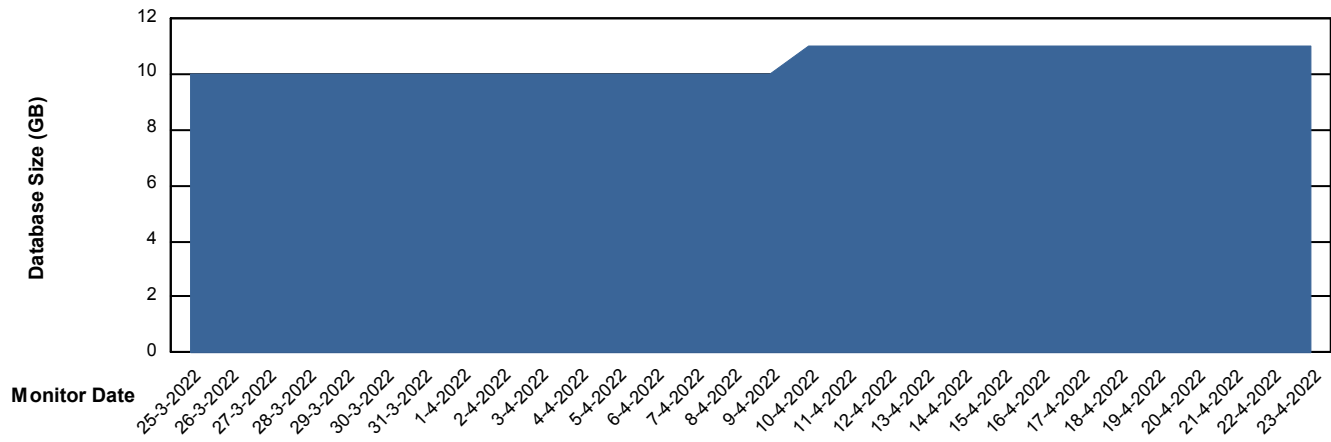

Weekly SLA Customer Report

Customer KBR_Production
Database ID 117

Database Performance BI-DBSRV_DB

Weekly SLA Customer Report

Customer KBR_Production
Database ID 117

Database Performance KBR_PRD_DB-SRV1_DB

Weekly SLA Customer Report

Customer KBR_Production
Database ID 117

DATABASE SIZE BI-DBSRV_DB

Database growth over last month

DATABASE SIZE KBR_PRD_DB-SRV1_DB

Database growth over last month

Weekly SLA Customer Report