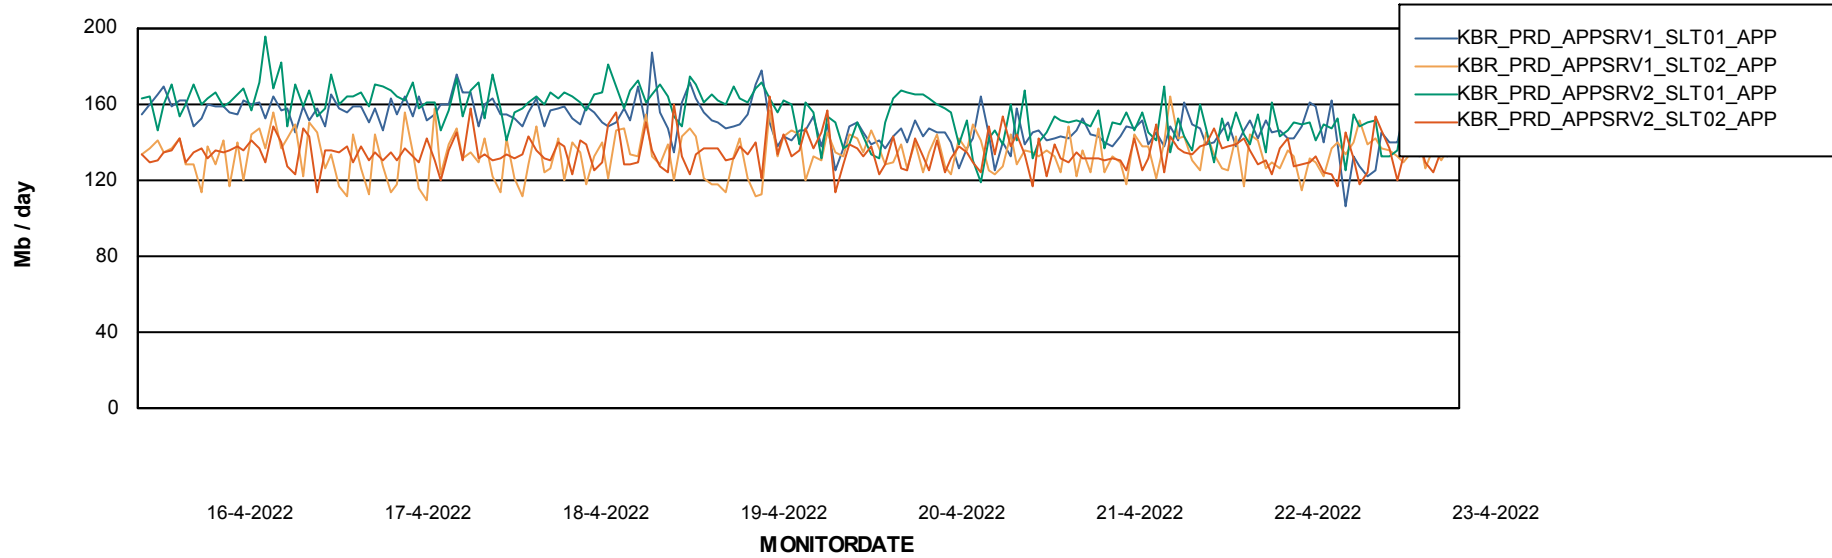

ABSSolute Application Server Services

Avg memory used per ABS Server Service