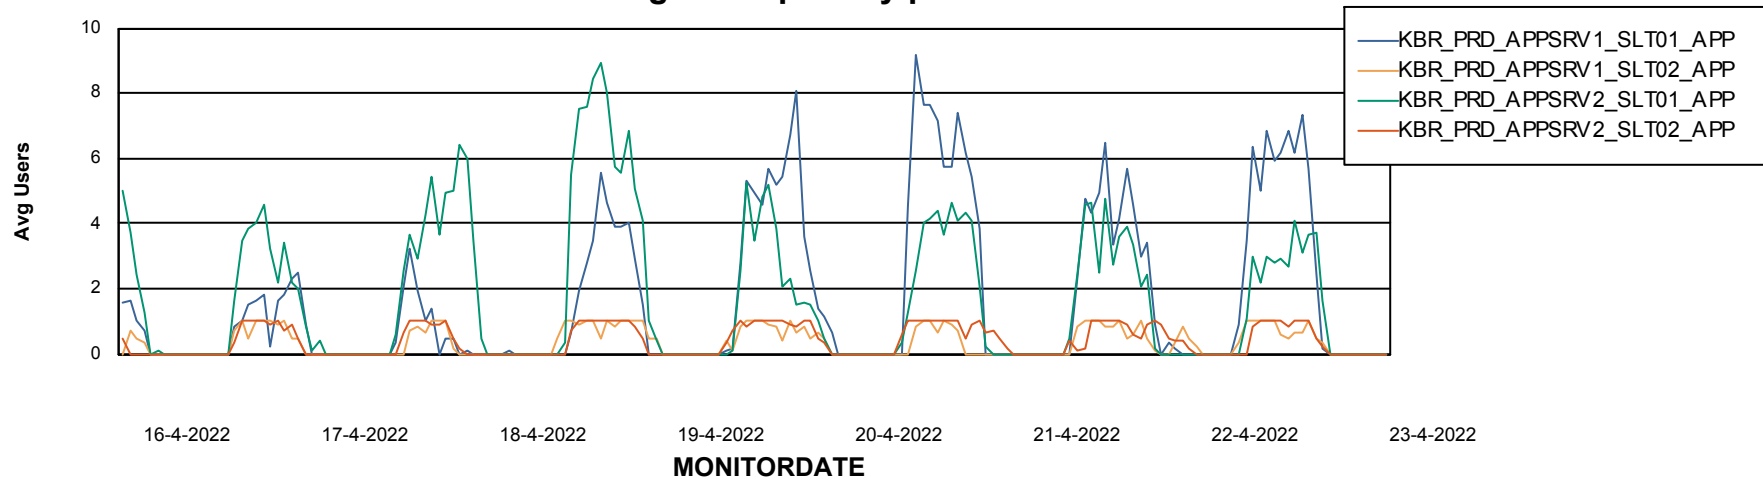

Avg users per day per ABS server