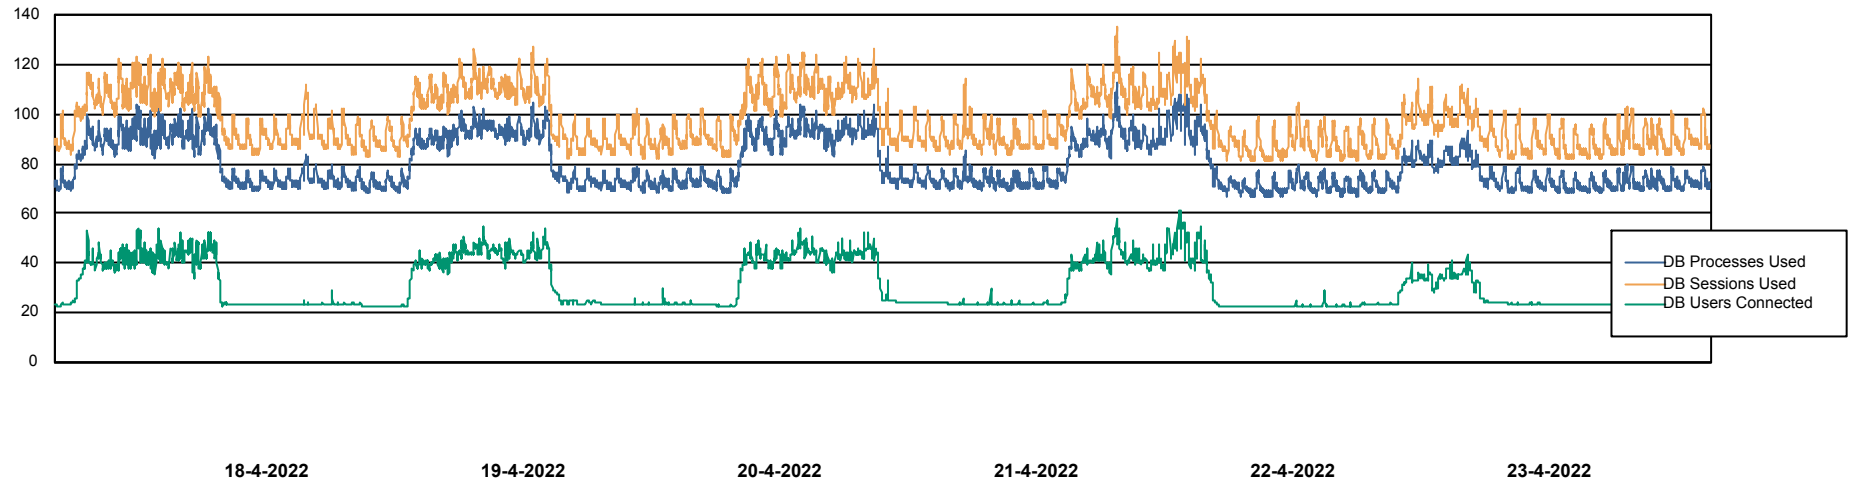

Weekly SLA Customer Report

Customer HUE_Production
Database ID 104

Database Performance HUE_PRD_S-ORABI_DB

Weekly SLA Customer Report

Customer HUE_Production
Database ID 104

Database Performance HUE_PRD_S-ORAPROD_DB