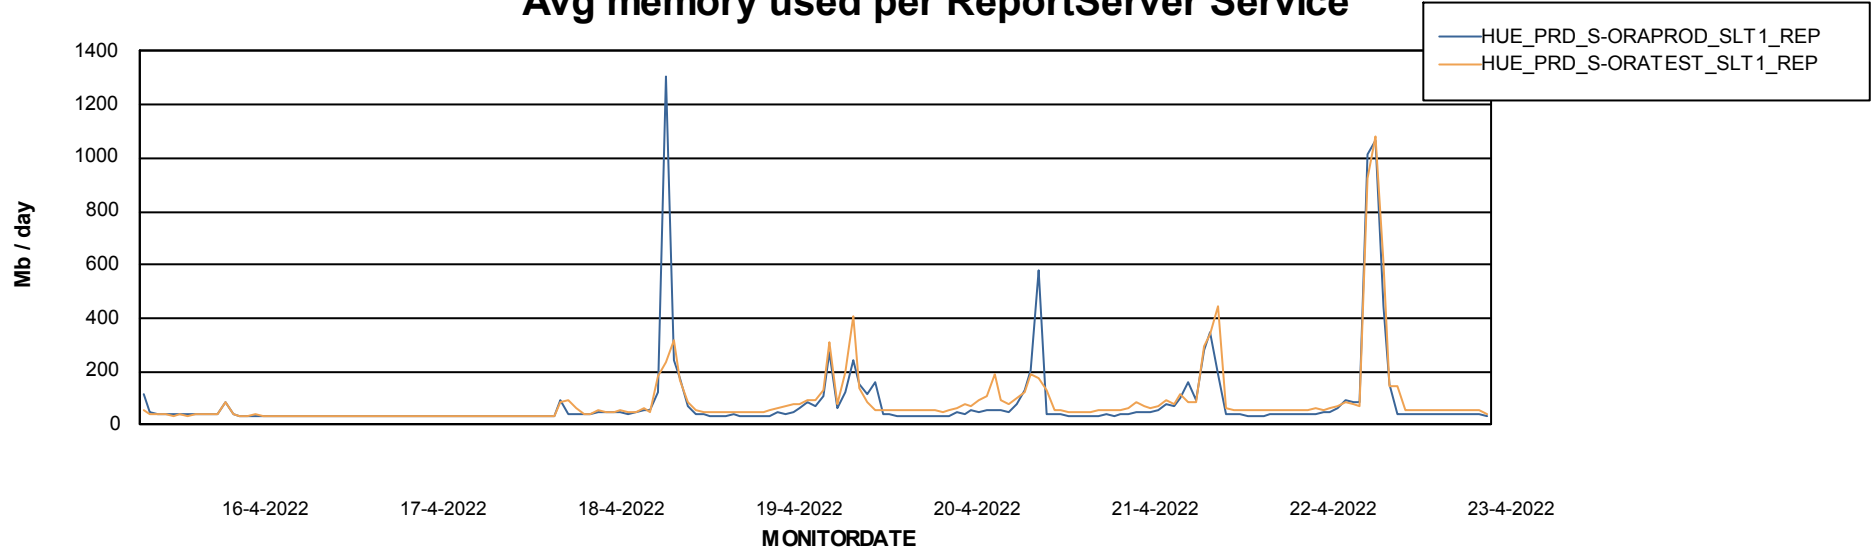

Avg users per day per ABS server

Weekly SLA Customer Report

Customer HUE_Production
Database ID 104

ABSSolute Application ReportServer Services

Avg memory used per ReportServer Service

Weekly SLA Customer Report