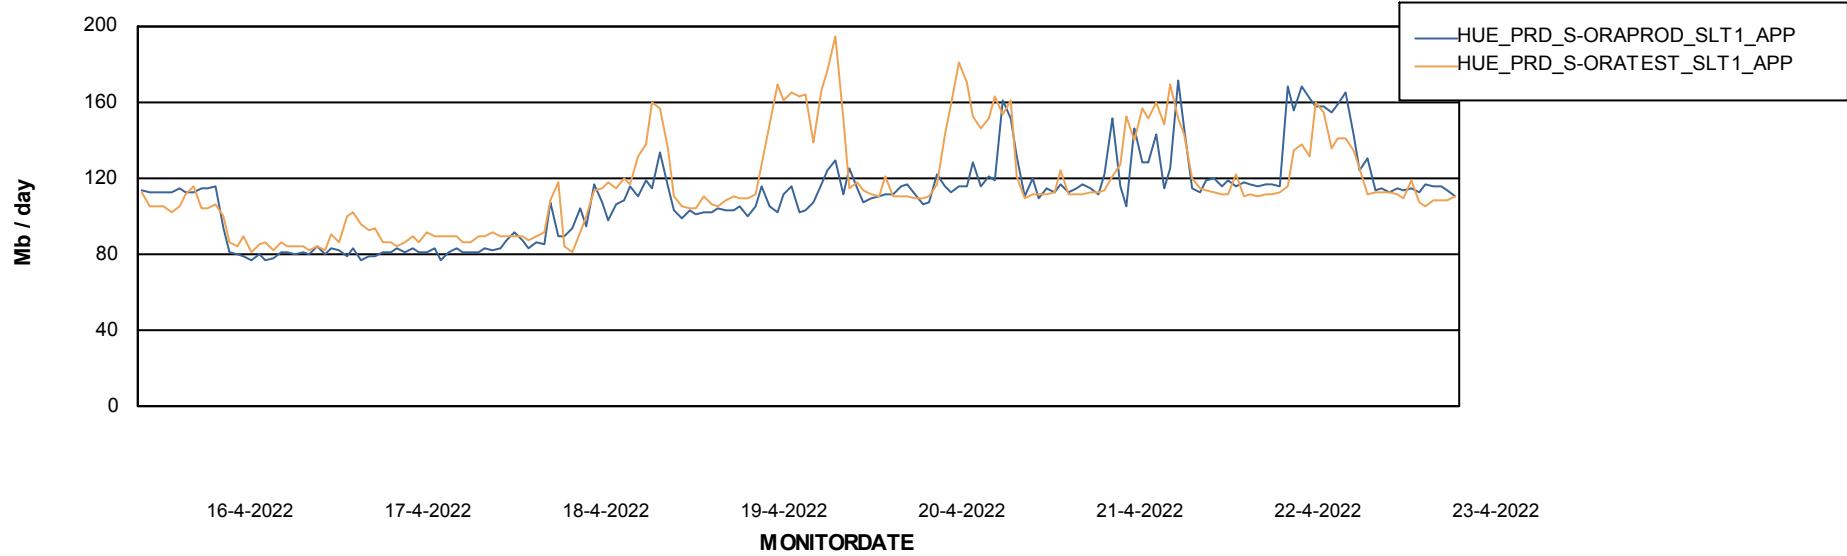

Standby Database Health HUE_Production

Recovery lag for last 7 days

Weekly SLA Customer Report

Customer HUE_Production
Database ID 104

ABSSolute Application Server Services

Avg memory used per ABS Server Service