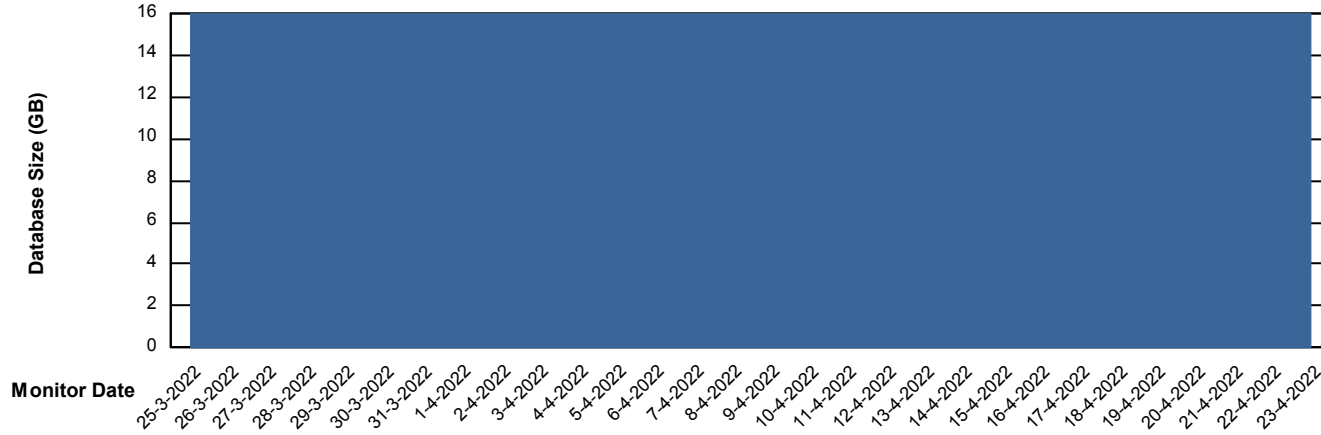

DATABASE SIZE HUE_PRD_S-ORABI_DB

Database growth over last month