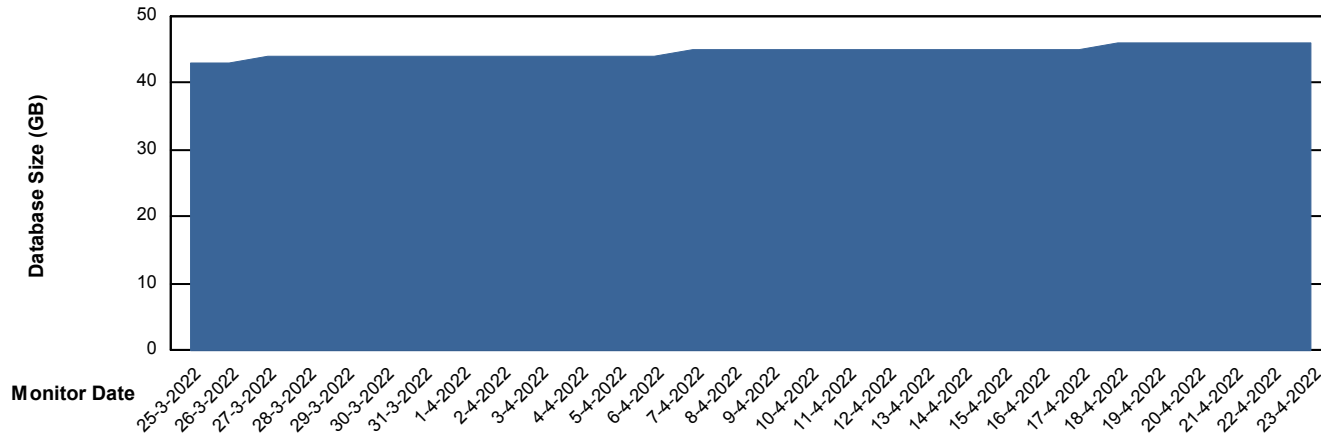

DATABASE SIZE HUE_PRD_S-ORAPROD_DB

Database growth over last month