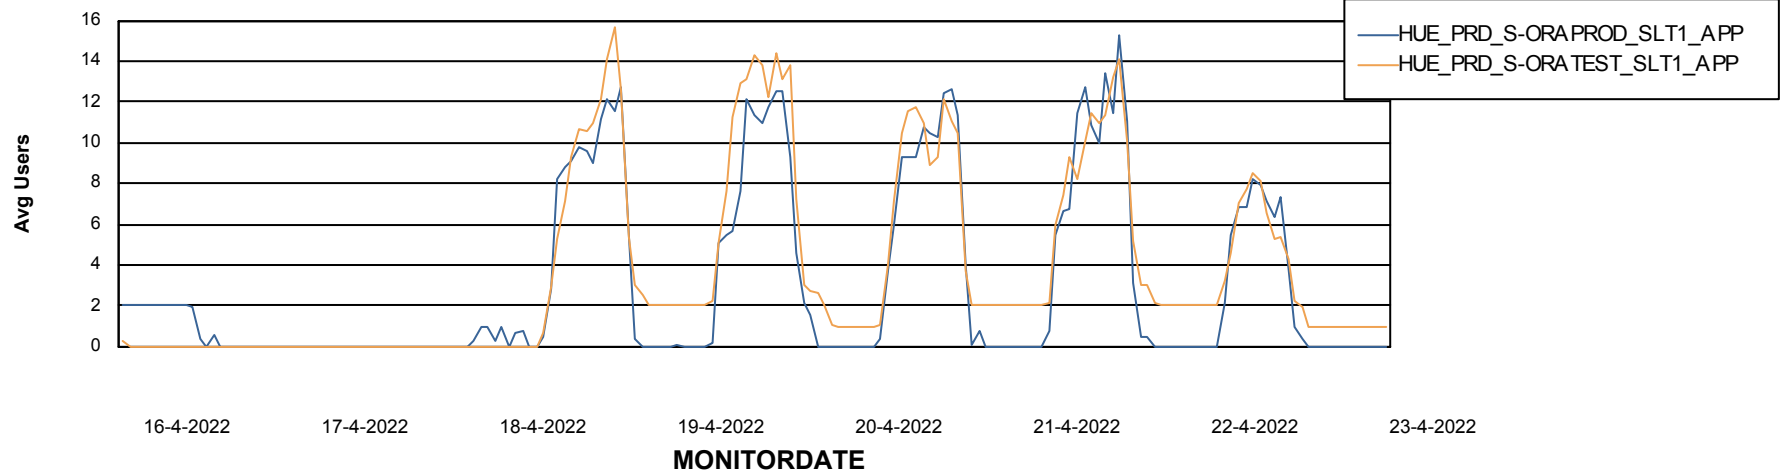

Avg users per day per ABS server