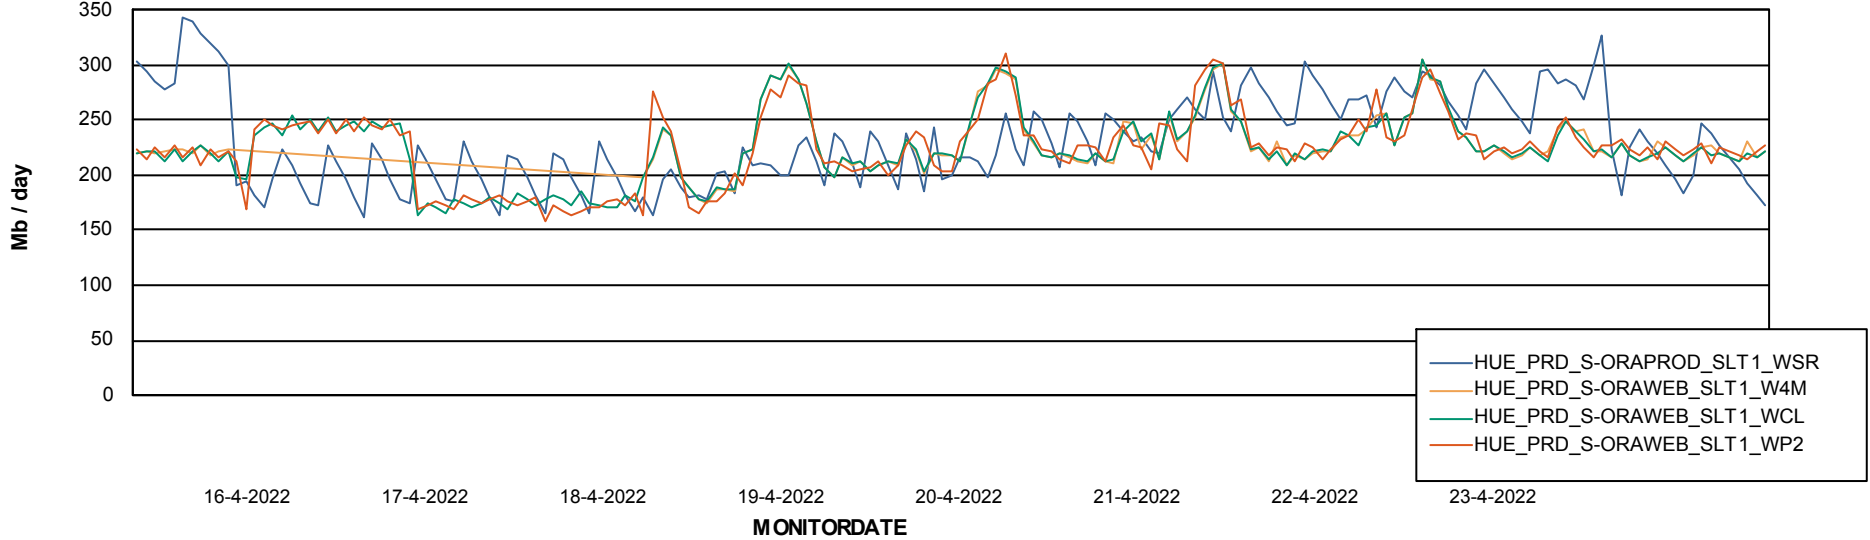

ABSSolute Web Component Services

Avg memory used per ABS Web component