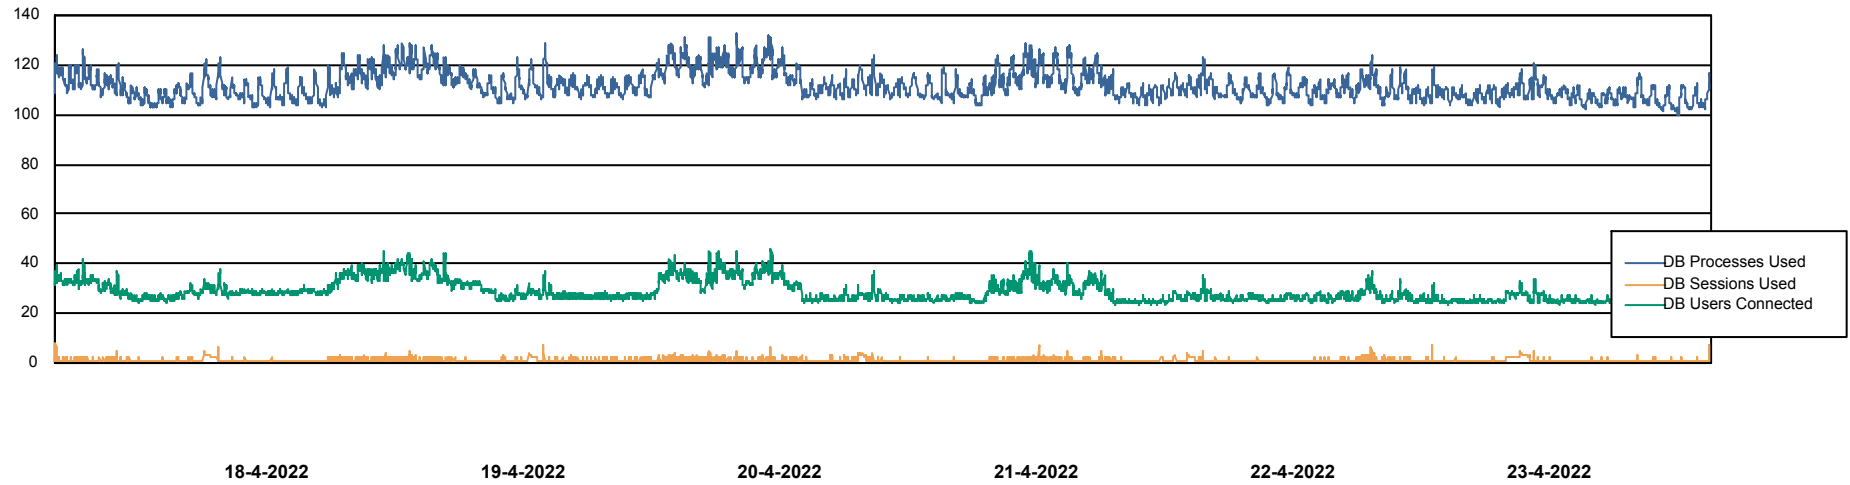

Weekly SLA Customer Report

Customer EUT_Production
Database ID 114

Database Performance EUT_EUP_PRD_URVINA22T_DB

DB Processes Max 500

Weekly SLA Customer Report

Customer EUT_Production
Database ID 114

Database Performance EUT_URM_PRD_URVINA26_DB