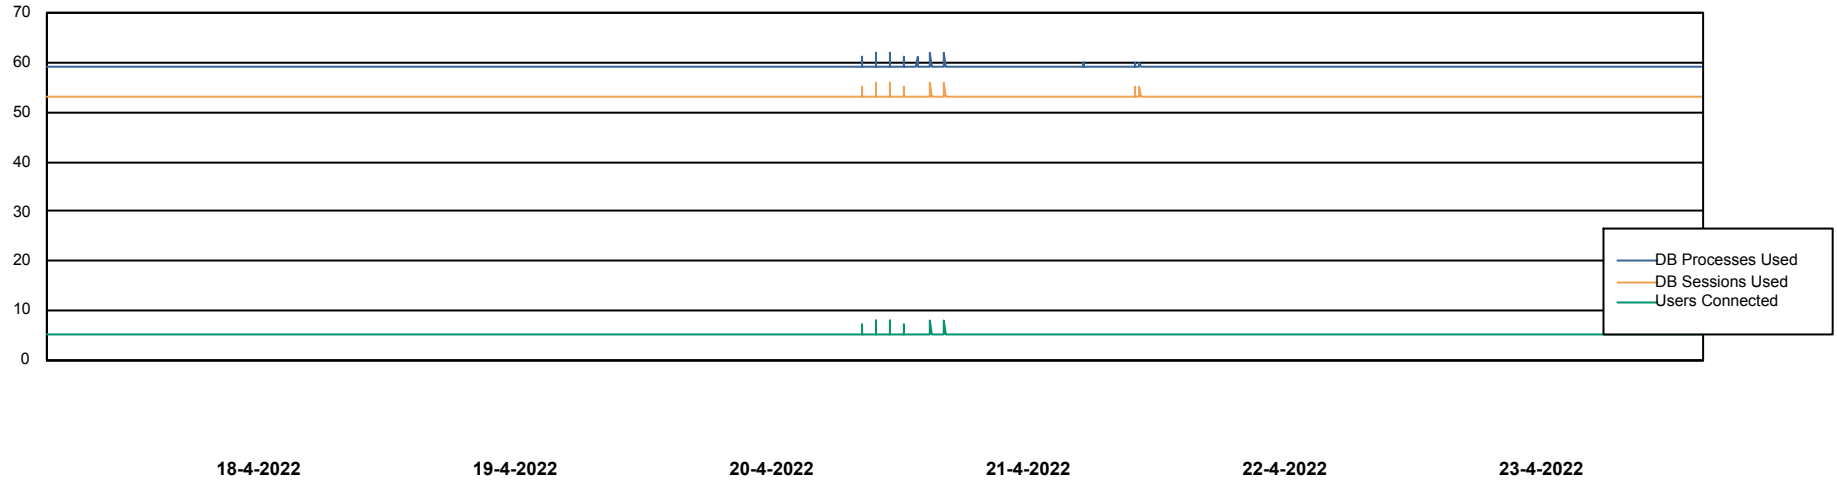

Weekly SLA Customer Report

Customer ELJ Production
Database ID 72

Database Performance ELJDB_PRD_BI

Weekly SLA Customer Report

Customer ELJ Production
Database ID 72

Database Performance ELJDB_Production

Weekly SLA Customer Report

Customer ELJ Production
Database ID 72

Database Performance ELJDB_Standby

Weekly SLA Customer Report

Customer ELJ Production
 Database ID 72

DATABASE SIZE ELJDB_PRD_BI

Database growth over last month

DATABASE SIZE ELJDB_Production