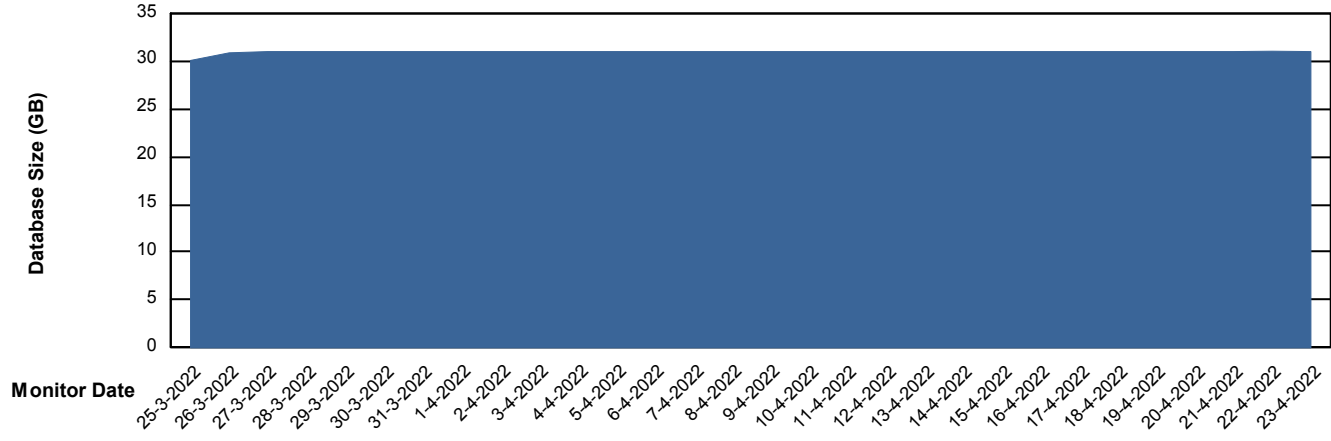

Customer ELJ Production
Database ID 72

Database Performance ELJDB_Standby

Weekly SLA Customer Report

Customer ELJ Production
 Database ID 72

DATABASE SIZE ELJDB_PRD_BI

Database growth over last month

DATABASE SIZE ELJDB_Production