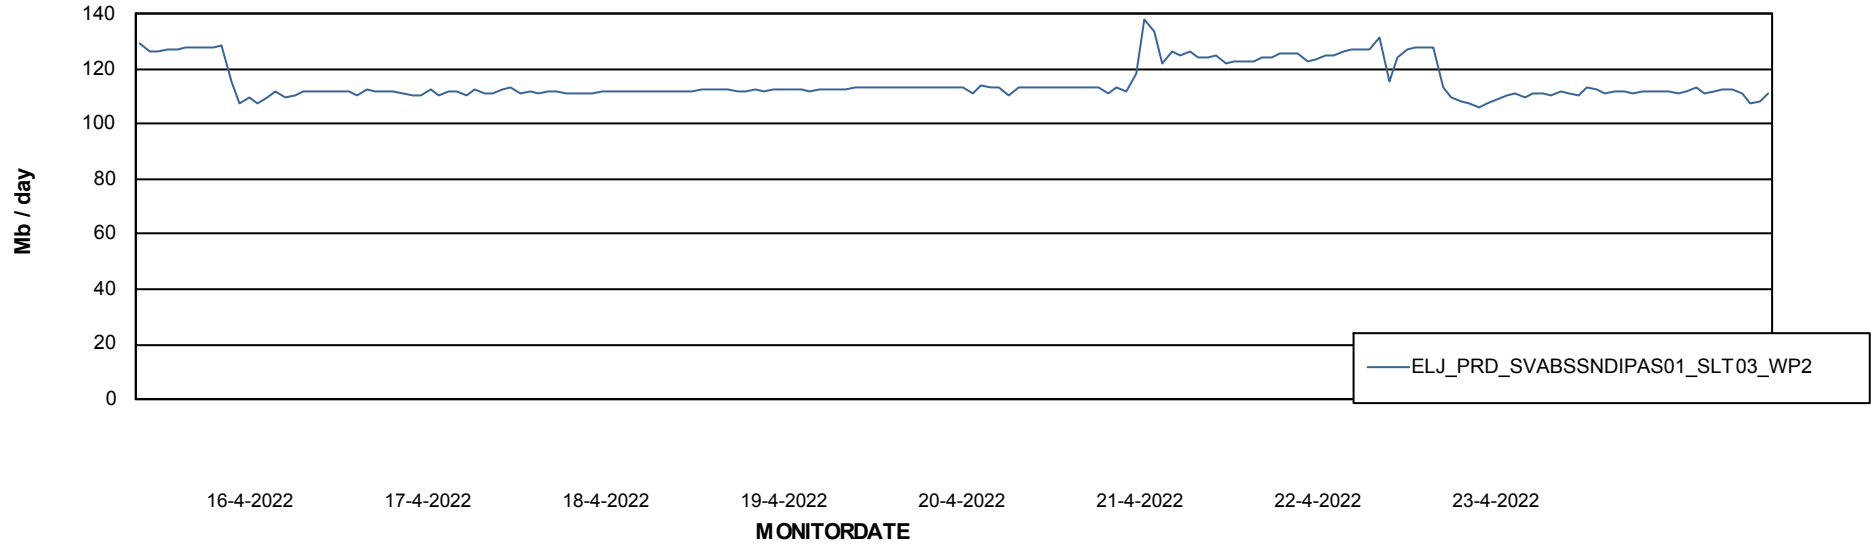

ABSSolute Application ReportServer Services

Avg memory used per ReportServer Service

Weekly SLA Customer Report

Customer ELJ Production
Database ID 72

ABSSolute Web Component Services

Avg memory used per ABS Web component