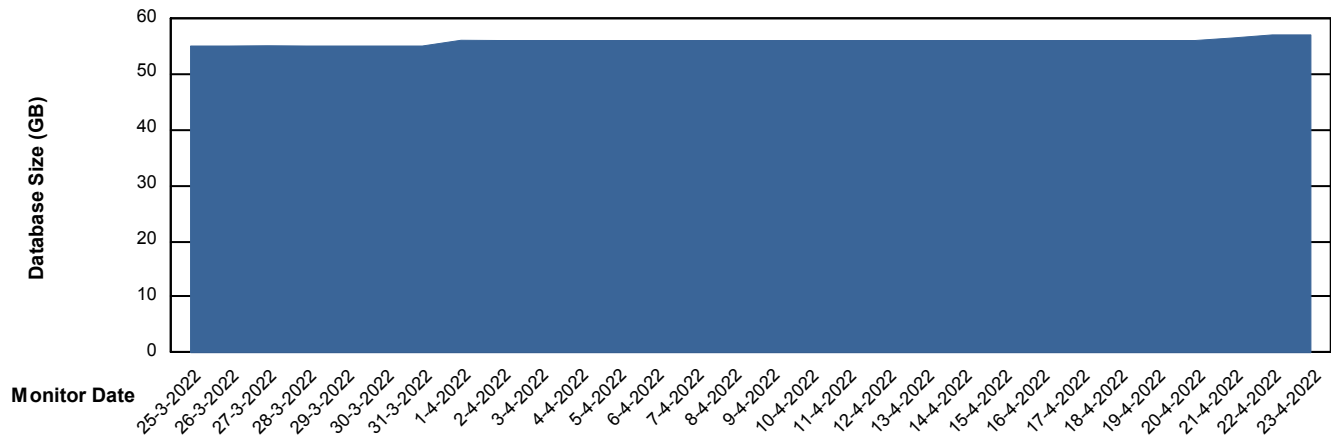

Customer ELJ Production
Database ID 72

Database Performance ELJDB_Standby

Weekly SLA Customer Report

Customer ELJ Production
 Database ID 72

DATABASE SIZE ELJDB_PRD_BI

Database growth over last month

DATABASE SIZE ELJDB_Production

Database growth over last month

Weekly SLA Customer Report

Customer ELJ Production
Database ID 72

Database Tablespace ELJDB_PRD_BI

Date	Tablespace Name	Filesize (Gb)	Usedsize (Gb)	Percentage free
23-4-2022	ABSDATA	15	12	20
	INDX	20	15	25
22-4-2022	ABSDATA	15	12	20
	INDX	20	15	25
21-4-2022	ABSDATA	15	12	20
	INDX	20	15	25
20-4-2022	ABSDATA	15	12	20
	INDX	20	15	25
19-4-2022	ABSDATA	15	12	20
	INDX	20	15	25
18-4-2022	ABSDATA	15	12	20
	INDX	20	15	25
17-4-2022	ABSDATA	15	12	20
	INDX	20	15	25