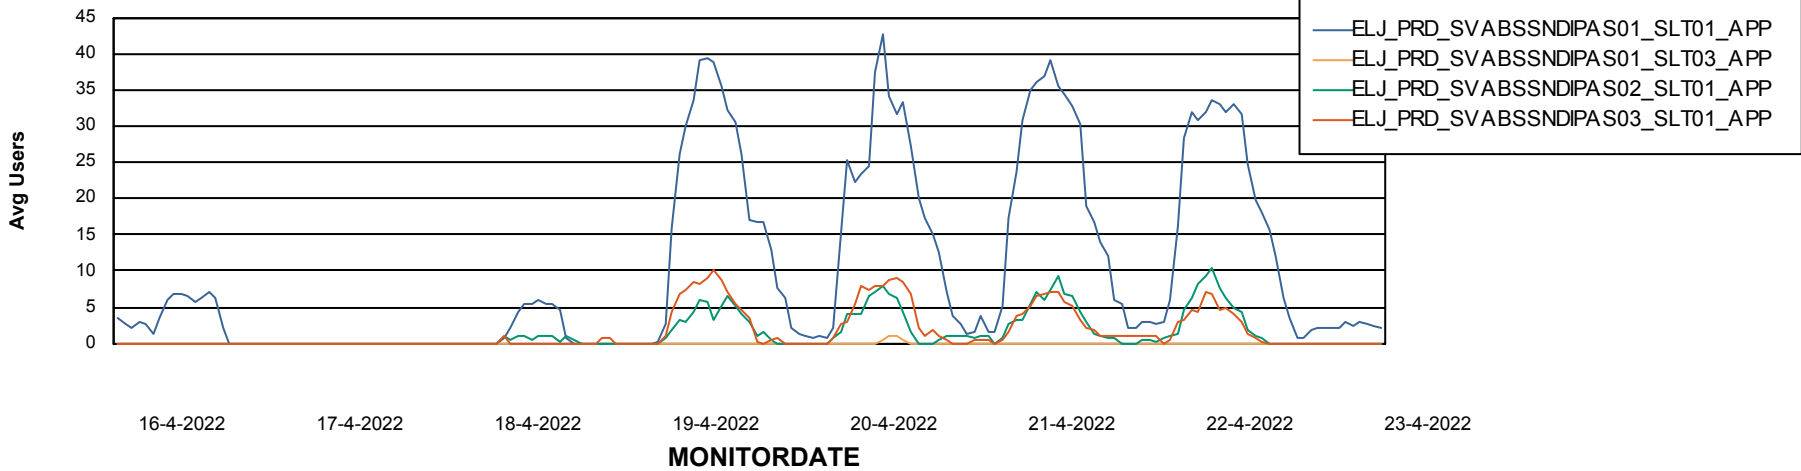

Weekly SLA Customer Report

Customer ELJ Production
Database ID 72

ABSSolute Application Server Services

Avg memory used per ABS Server Service

Avg users per day per ABS server

Weekly SLA Customer Report

Customer ELJ Production
Database ID 72