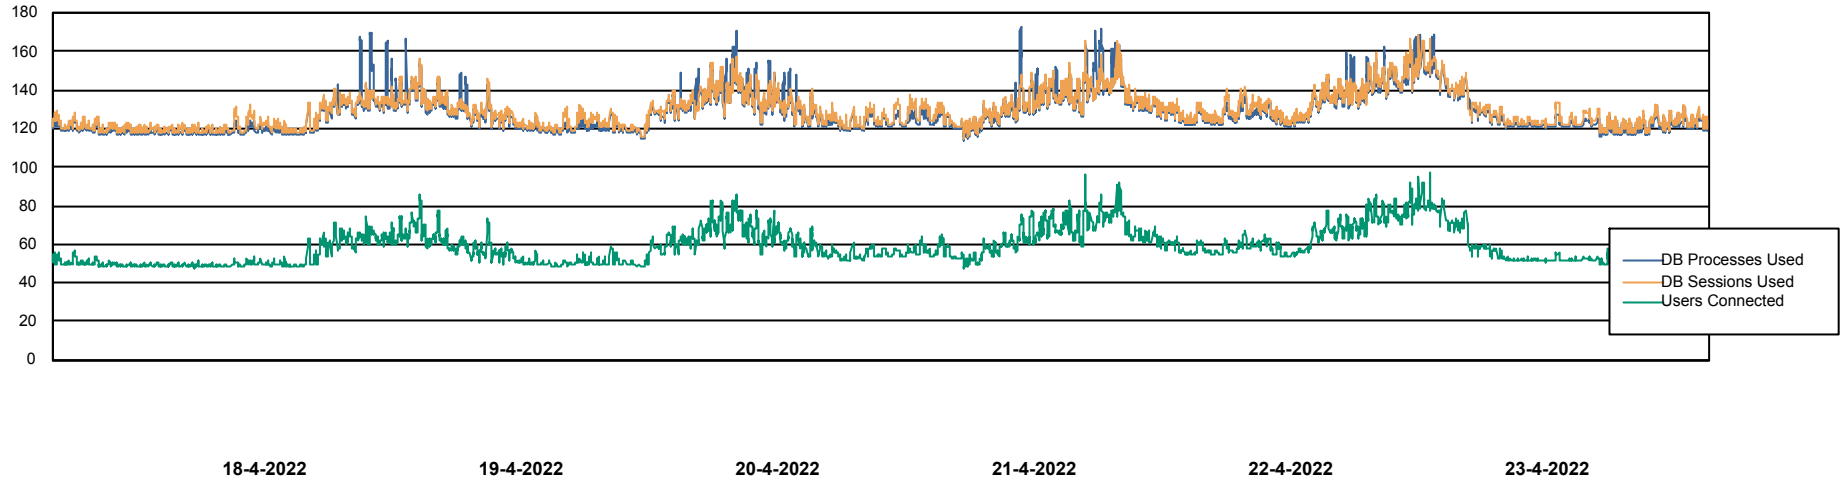

Weekly SLA Customer Report

Customer ELJ Production
Database ID 72

Database Performance ELJDB_PRD_BI

Weekly SLA Customer Report

Customer ELJ Production
Database ID 72

Database Performance ELJDB_Production

Weekly SLA Customer Report