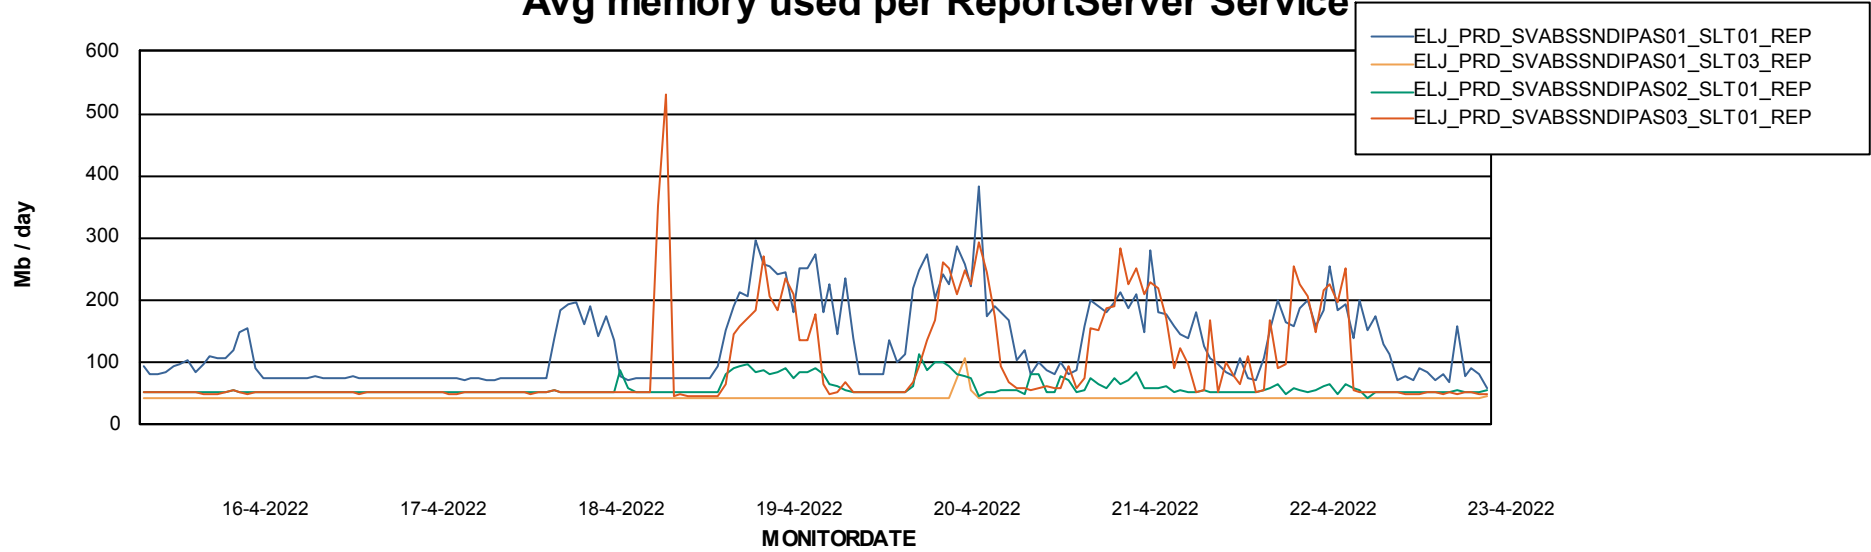

ABSSolute Application ReportServer Services

Avg memory used per ReportServer Service