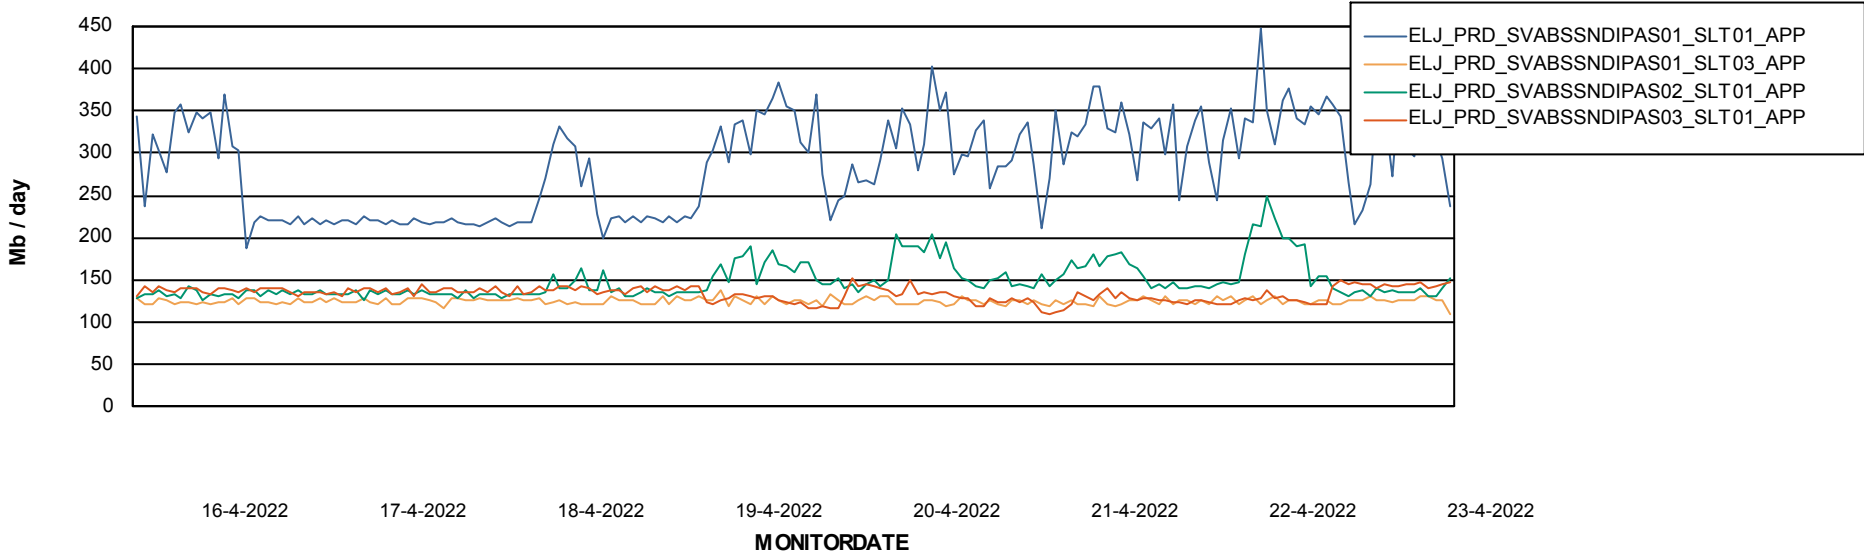

BI Status and last ETL error for ELJDB_PRD_BI

	zo 17/4/2022	ma 18/4/2022	di 19/4/2022	wo 20/4/2022	do 21/4/2022	vr 22/4/2022	za 23/4/2022
ABS DataWarehouse ETL Health	OK	OK	OK	OK	OK	OK	OK
ABS DWHStaging ETL Health	OK	OK	OK	OK	OK	OK	OK

Weekly SLA Customer Report

Customer ELJ Production
Database ID 72

ABSSolute Application Server Services

Avg memory used per ABS Server Service

Avg users per day per ABS server

Weekly SLA Customer Report

Customer ELJ Production
Database ID 72