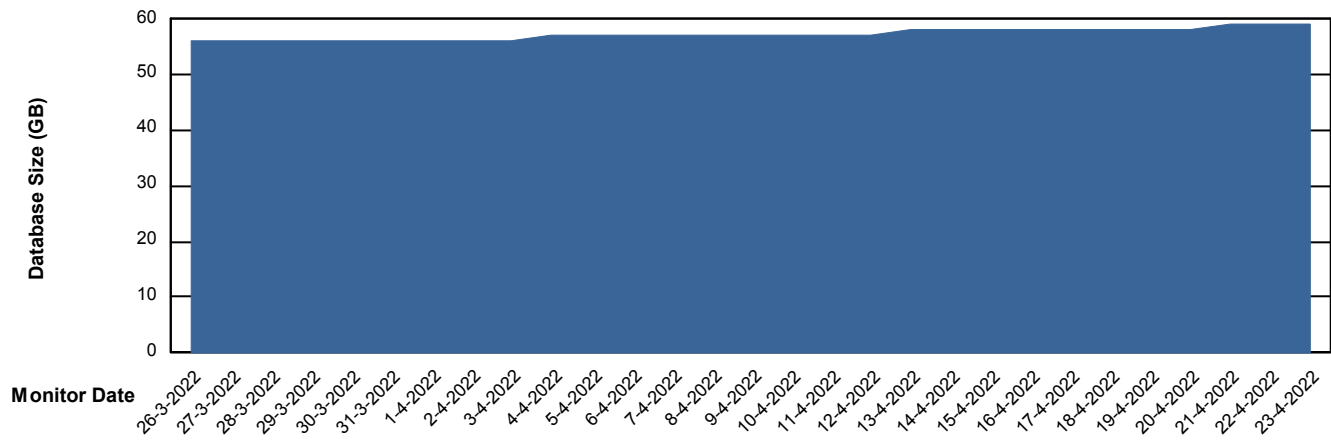

Weekly SLA Customer Report

Customer ECL_Production
Database ID 77

Database Performance ECLDB_Production

Weekly SLA Customer Report

Customer ECL_Production
Database ID 77

Database Performance ECLDB_Standby

DATABASE SIZE ECLDB_Production

Database growth over last month

Weekly SLA Customer Report

Customer ECL_Production
Database ID 77

Database Tablespace ECLDB_Production

Date	Tablespace Name	Filesize (Gb)	Usedsize (Gb)	Percentage free
23-4-2022	ABSDATA	64	48	24
	INDX	8	4	46
22-4-2022	ABSDATA	64	48	24
	INDX	8	4	46
21-4-2022	ABSDATA	64	48	25
	INDX	8	4	47
20-4-2022	ABSDATA	64	48	25
	INDX	8	4	47
19-4-2022	ABSDATA	64	48	25
	INDX	8	4	47
18-4-2022	ABSDATA	64	48	25
	INDX	8	4	47
17-4-2022	ABSDATA	64	48	25
	INDX	8	4	47