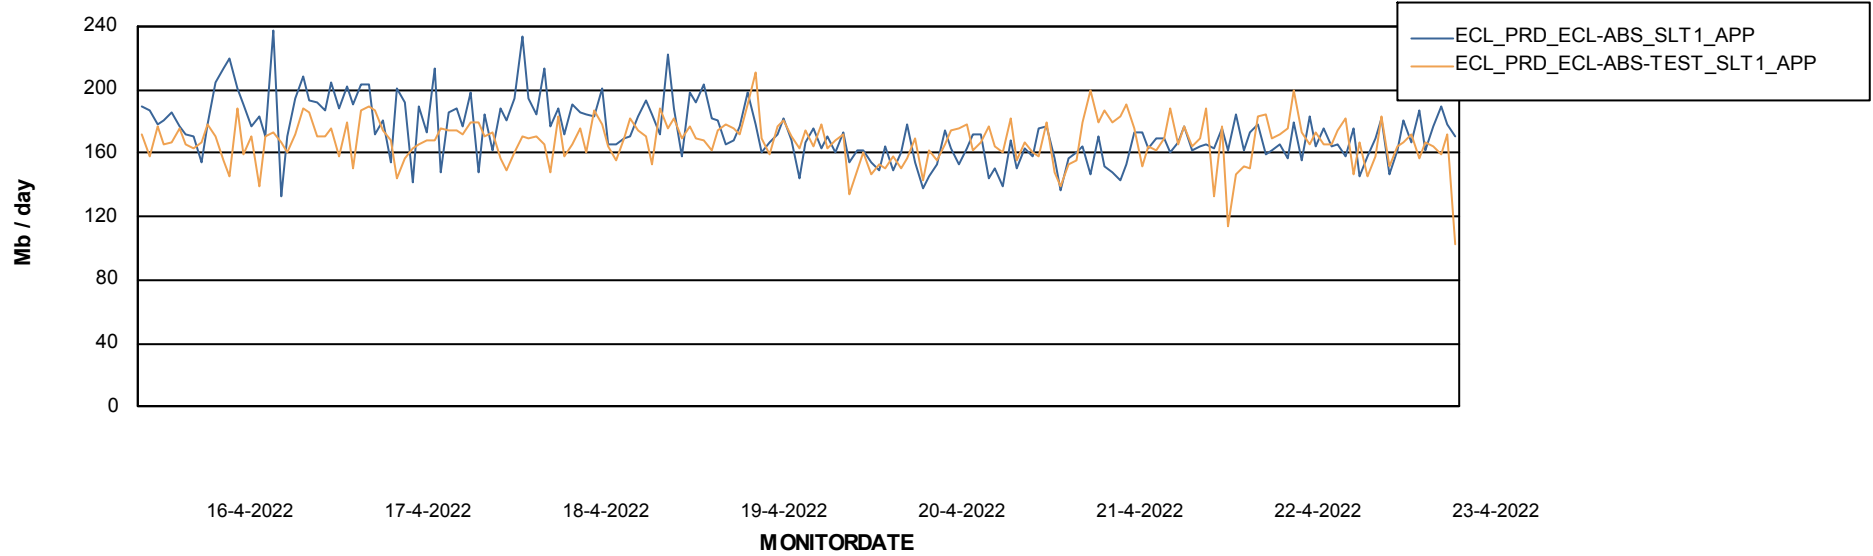

Weekly SLA Customer Report

Customer ECL_Production
Database ID 77

Database Performance ECLDB_Production

Weekly SLA Customer Report

Customer ECL_Production
Database ID 77

Database Performance ECLDB_Standby

DATABASE SIZE ECLDB_Production

Database growth over last month

Weekly SLA Customer Report

Customer ECL_Production
Database ID 77

Database Tablespace ECLDB_Production

Date	Tablespace Name	Filesize (Gb)	Usedsize (Gb)	Percentage free
23-4-2022	ABSDATA	64	48	24
	INDX	8	4	46
22-4-2022	ABSDATA	64	48	24
	INDX	8	4	46
21-4-2022	ABSDATA	64	48	25
	INDX	8	4	47
20-4-2022	ABSDATA	64	48	25
	INDX	8	4	47
19-4-2022	ABSDATA	64	48	25
	INDX	8	4	47
18-4-2022	ABSDATA	64	48	25
	INDX	8	4	47
17-4-2022	ABSDATA	64	48	25
	INDX	8	4	47

Weekly SLA Customer Report

Customer ECL_Production
Database ID 77

ABSSolute Application Server Services

Avg memory used per ABS Server Service

Avg users per day per ABS server

Weekly SLA Customer Report

Customer ECL_Production
Database ID 77