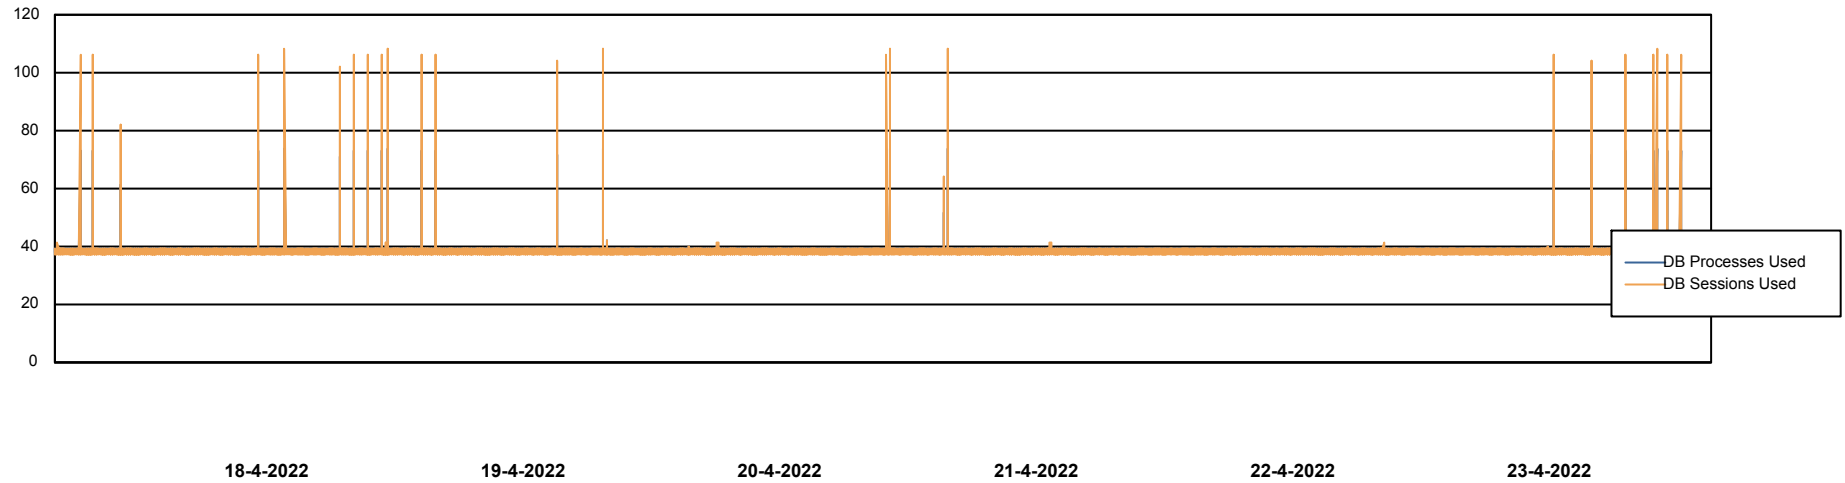

Weekly SLA Customer Report

Customer ECL_Production
Database ID 77

Database Performance ECLDB_Production

Weekly SLA Customer Report

Customer ECL_Production
Database ID 77

Database Performance ECLDB_Standby

DATABASE SIZE ECLDB_Production