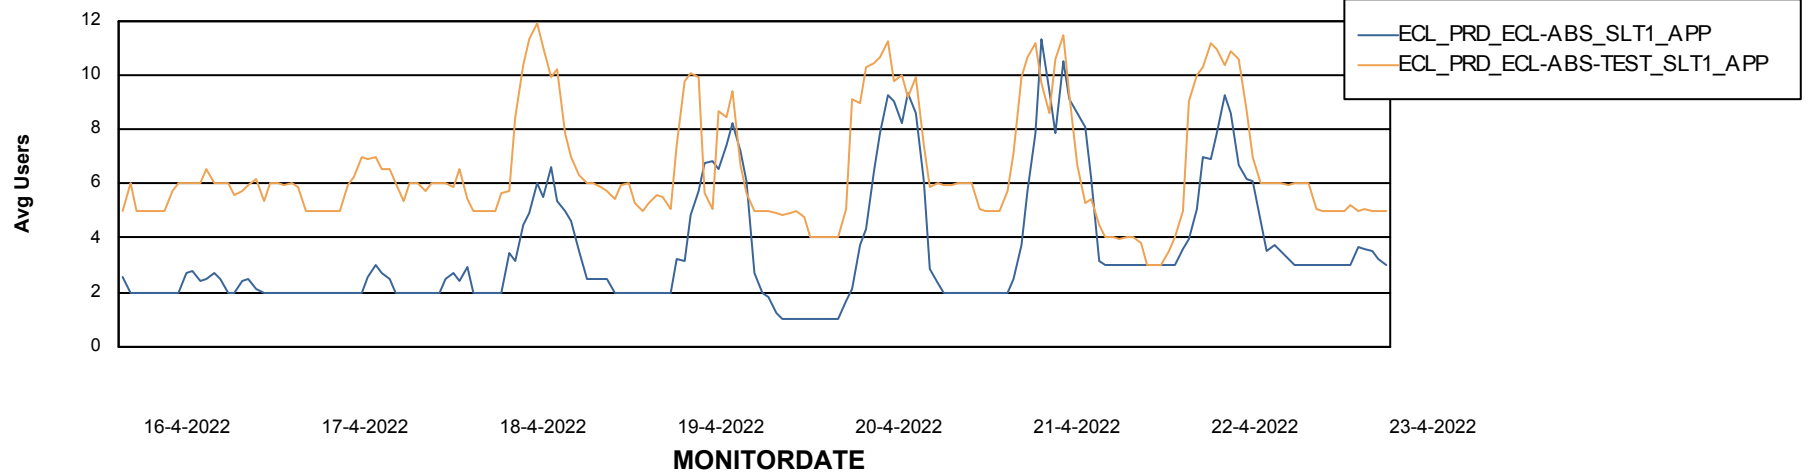

Weekly SLA Customer Report

Customer ECL_Production
Database ID 77

ABSSolute Application Server Services

Avg memory used per ABS Server Service

Avg users per day per ABS server

Weekly SLA Customer Report

Customer ECL_Production
Database ID 77

ABSSolute Application ReportServer Services

Avg memory used per ReportServer Service

Weekly SLA Customer Report

Customer ECL_Production
Database ID 77

ABSolute Web Component Services

Avg memory used per ABS Web component