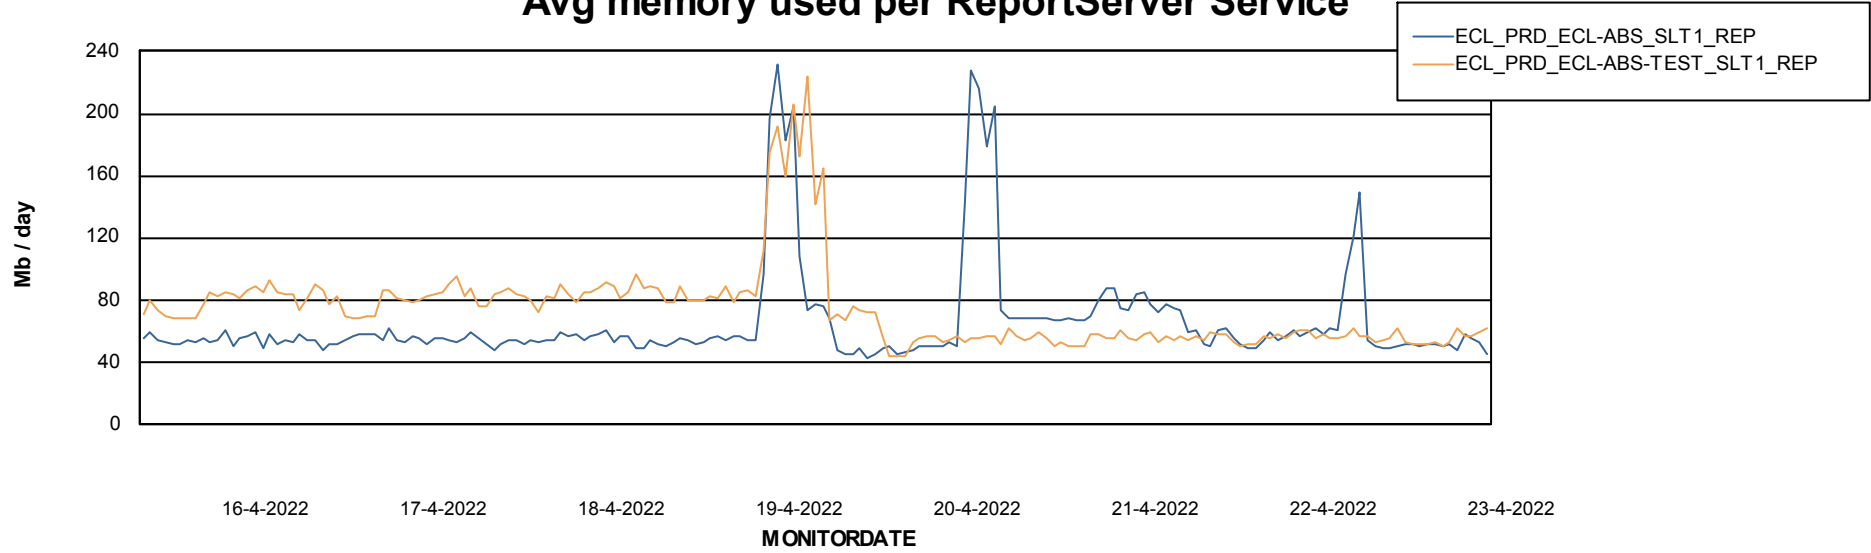

ABSSolute Application ReportServer Services

Avg memory used per ReportServer Service