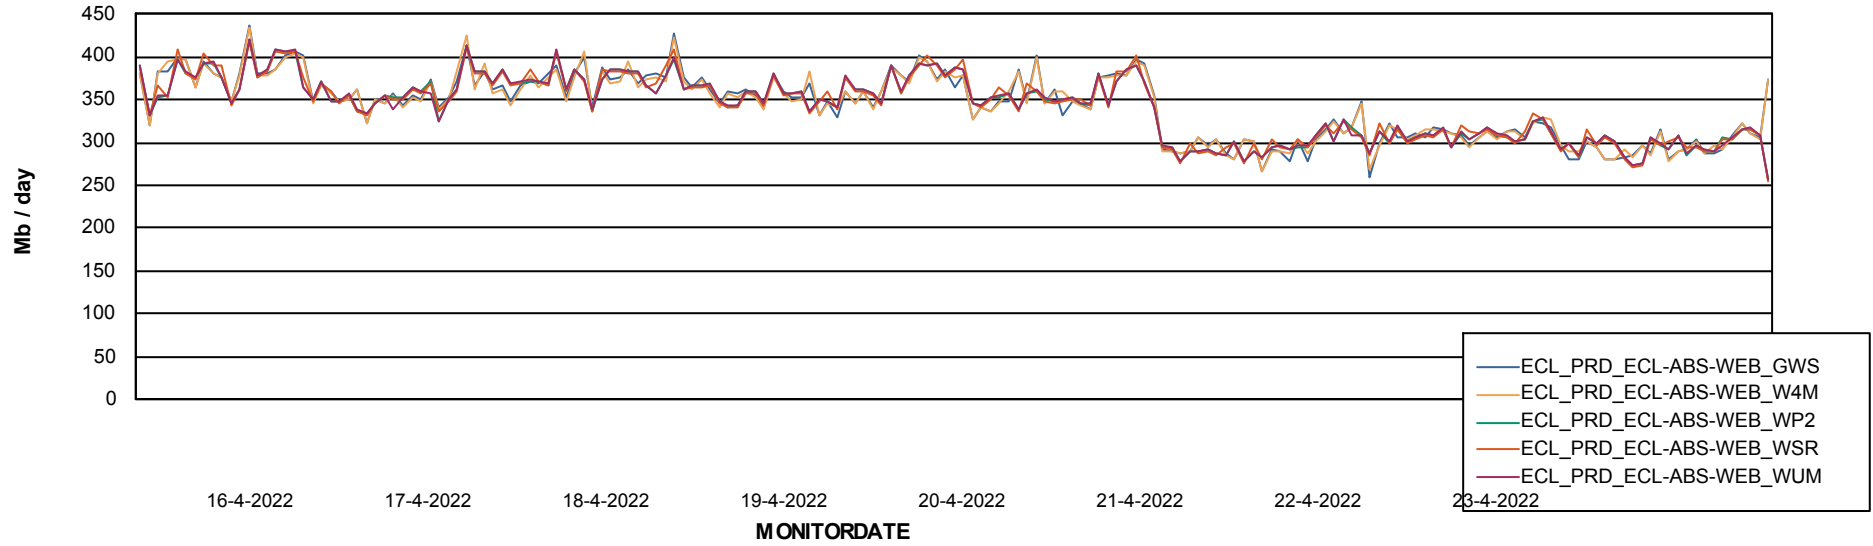

ABSSolute Application ReportServer Services

Avg memory used per ReportServer Service

Weekly SLA Customer Report

Customer ECL_Production
Database ID 77

ABSolute Web Component Services

Avg memory used per ABS Web component