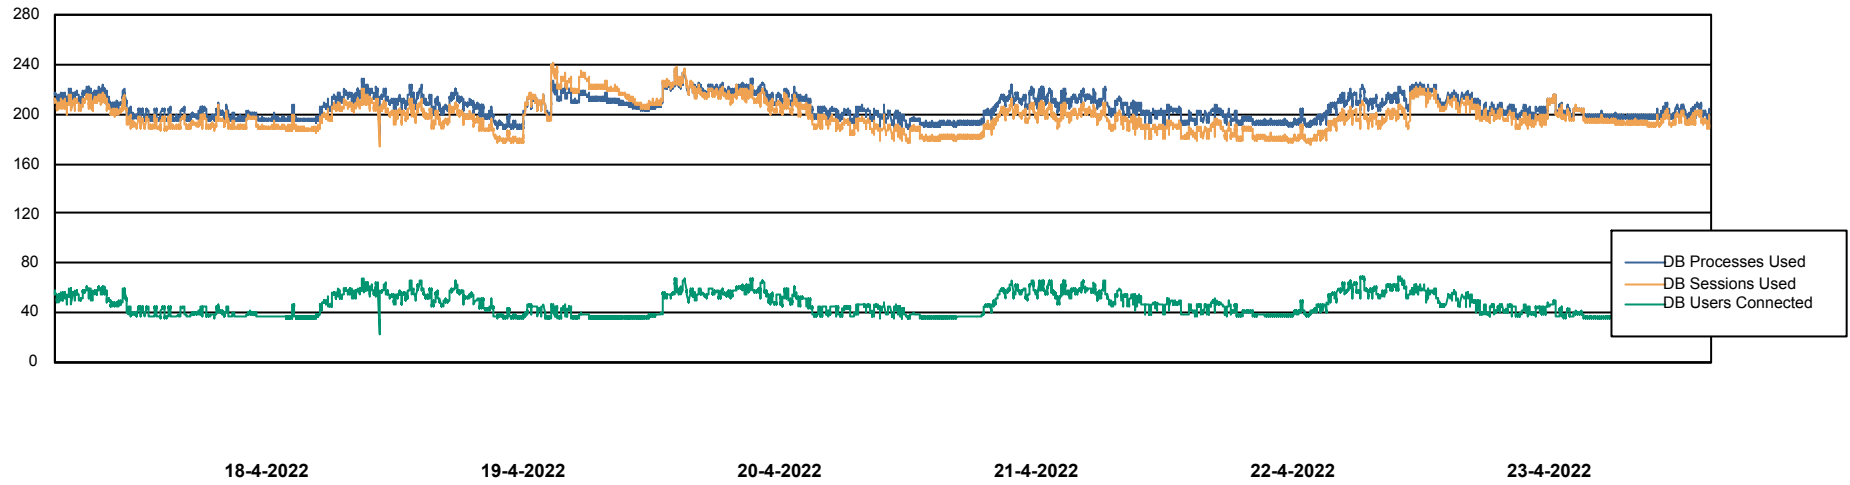

Weekly SLA Customer Report

Customer ECL_Production
Database ID 77

Harddisk Usage ECL_PRD_ECL-ABS-WEB

	Free disk space on C: (%)	Total disk space on C: (Gb)	Used disk space on C: (Gb)
23-4-2022	49	127	65
22-4-2022	49	127	64
21-4-2022	50	127	64
20-4-2022	41	127	74
19-4-2022	38	127	78
18-4-2022	39	127	78
17-4-2022	39	127	77

Weekly SLA Customer Report

Customer ECL_Production
Database ID 77

Database Performance ECLDB_Production

Weekly SLA Customer Report

Customer ECL_Production
Database ID 77

Database Performance ECLDB_Standby

DATABASE SIZE ECLDB_Production