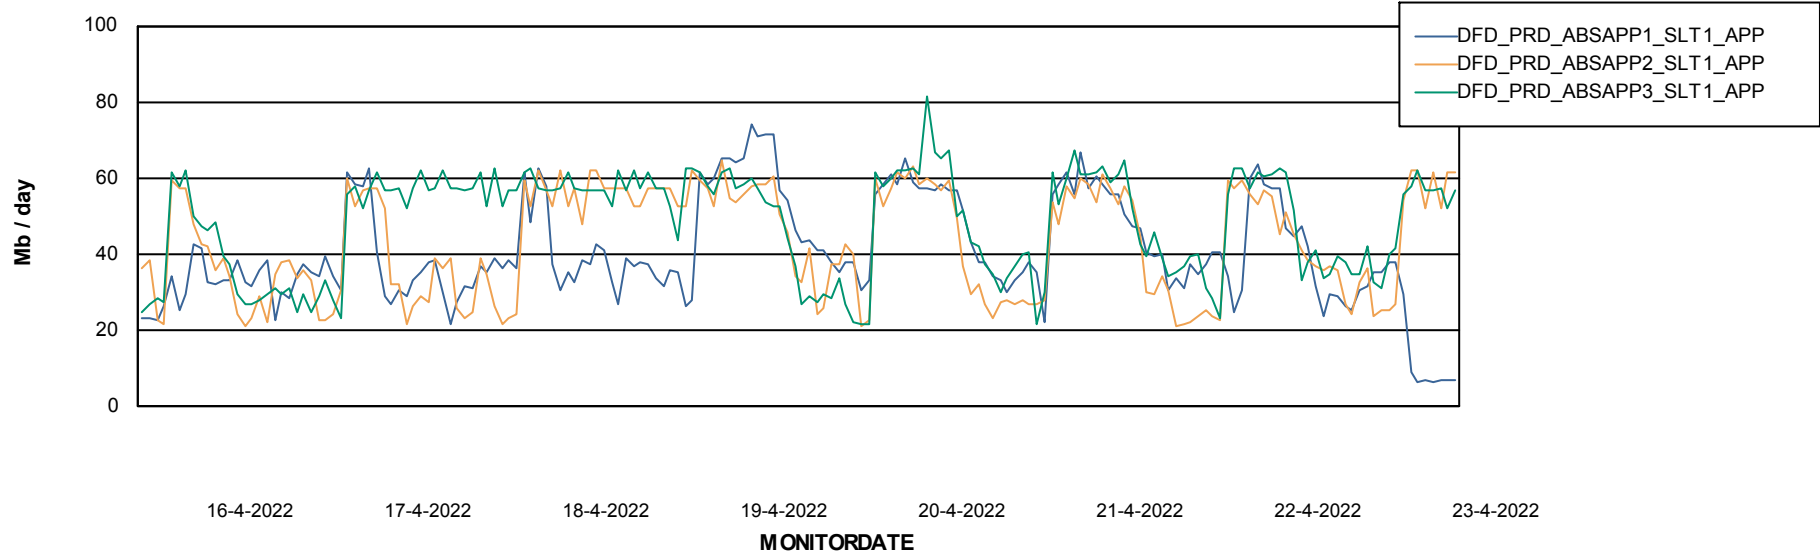

Weekly SLA Customer Report

Customer DFD_Production
Database ID 39

Database Performance DFDDB_Production

DATABASE SIZE DFDDB_Production

Database growth over last month

Weekly SLA Customer Report

Customer DFD_Production
Database ID 39

Database Tablespace DFDDB_Production

Date	Tablespace Name	Filesize (Gb)	Usedsize (Gb)	Percentage free
23-4-2022	ABSDATA	83	0	100
	INDX	161	0	100
22-4-2022	ABSDATA	83	0	100
	INDX	161	0	100
21-4-2022	ABSDATA	83	0	100
	INDX	161	0	100
20-4-2022	ABSDATA	83	0	100
	INDX	161	0	100
19-4-2022	ABSDATA	83	0	100
	INDX	161	0	100
18-4-2022	ABSDATA	83	0	100
	INDX	161	0	100
17-4-2022	ABSDATA	83	0	100
	INDX	161	0	100

Weekly SLA Customer Report

Customer DFD_Production
Database ID 39

ABSSolute Application Server Services

Avg memory used per ABS Server Service

Avg users per day per ABS server

Weekly SLA Customer Report

Customer DFD_Production
Database ID 39