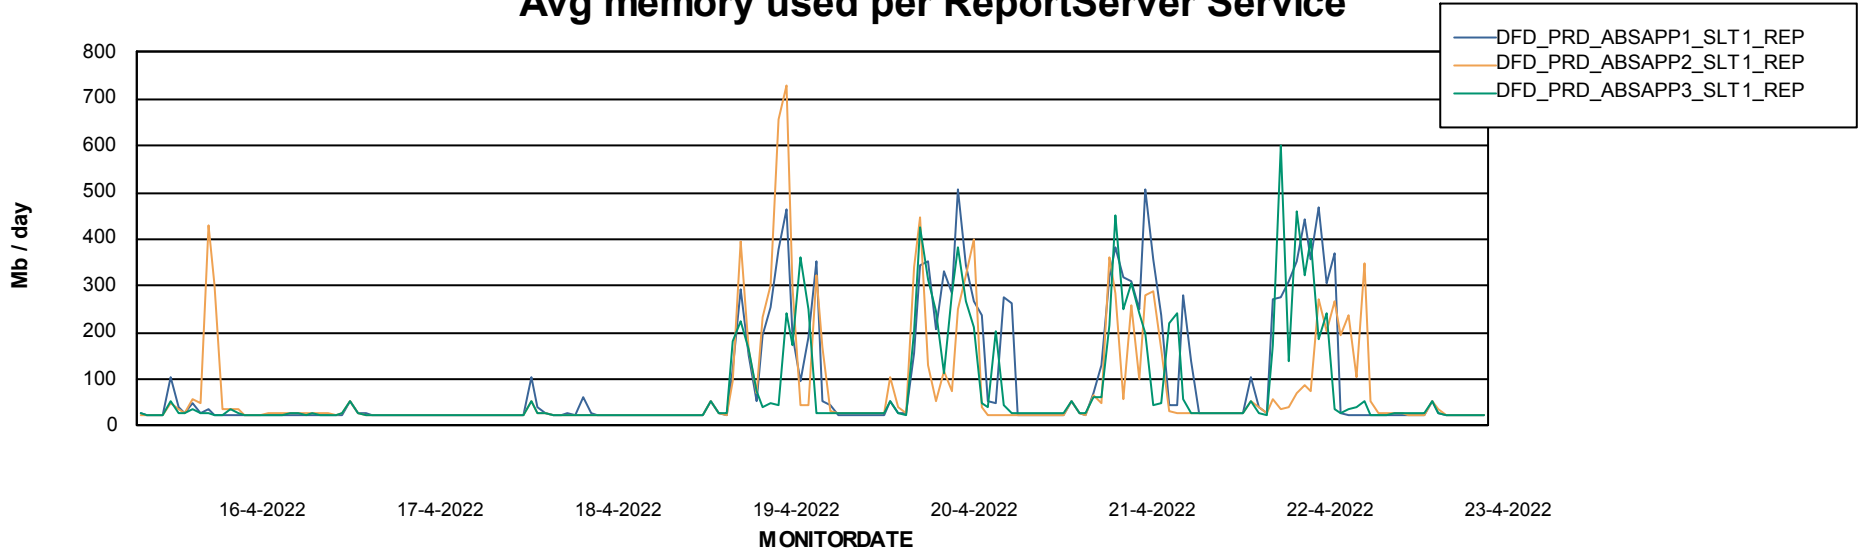

ABSSolute Application ReportServer Services

Avg memory used per ReportServer Service