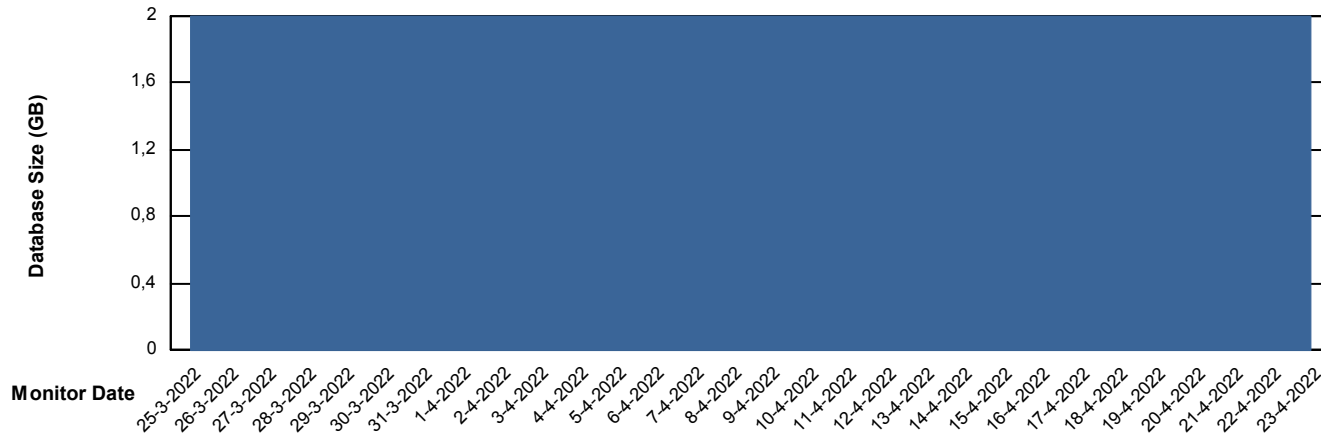

Weekly SLA Customer Report

Customer DFD_Production
Database ID 39

Database Performance DFDDB_Production

DATABASE SIZE DFDDB_Production

Database growth over last month

Weekly SLA Customer Report

Customer DFD_Production
Database ID 39

Database Tablespace DFDDB_Production

Date	Tablespace Name	Filesize (Gb)	Usedsize (Gb)	Percentage free
23-4-2022	ABSDATA	83	0	100
	INDX	161	0	100
22-4-2022	ABSDATA	83	0	100
	INDX	161	0	100
21-4-2022	ABSDATA	83	0	100
	INDX	161	0	100
20-4-2022	ABSDATA	83	0	100
	INDX	161	0	100
19-4-2022	ABSDATA	83	0	100
	INDX	161	0	100
18-4-2022	ABSDATA	83	0	100
	INDX	161	0	100
17-4-2022	ABSDATA	83	0	100
	INDX	161	0	100