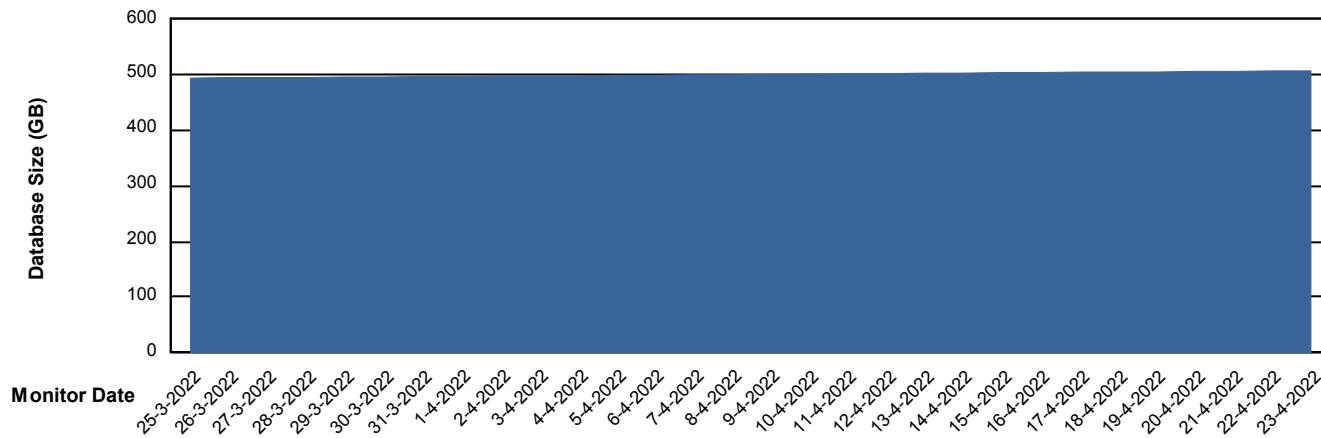

DATABASE SIZE CUS_ProdDB_Primary

Database growth over last month