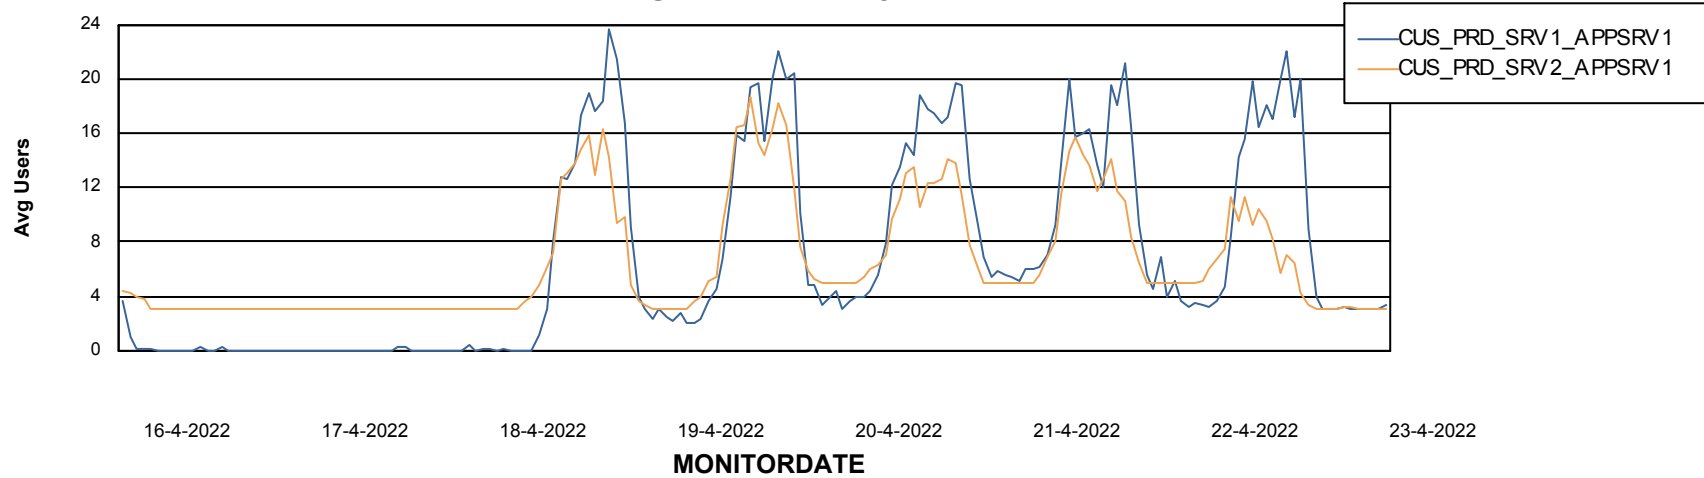

Avg users per day per ABS server