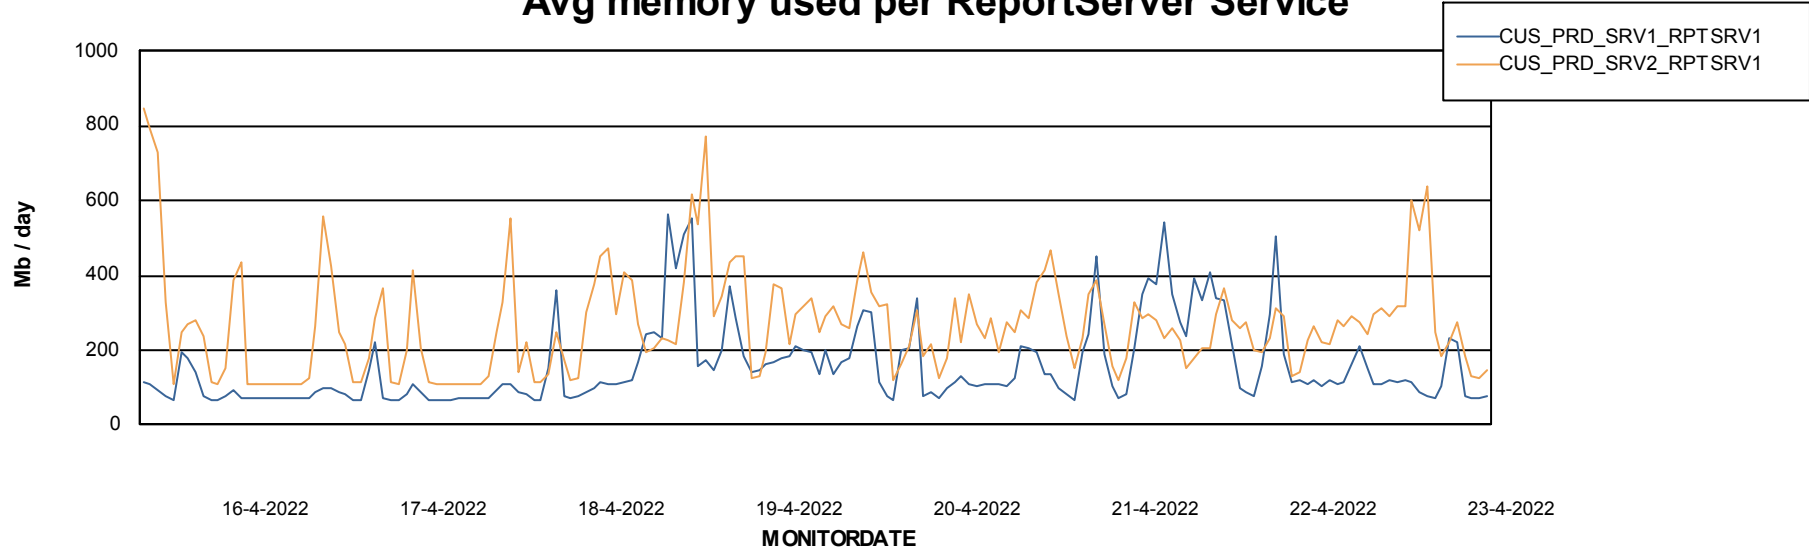

Avg users per day per ABS server

Weekly SLA Customer Report

Customer CUS_Production
Database ID 131

ABSSolute Web Component Services

Avg memory used per ReportServer Service

Weekly SLA Customer Report

Customer CUS_Production
Database ID 131