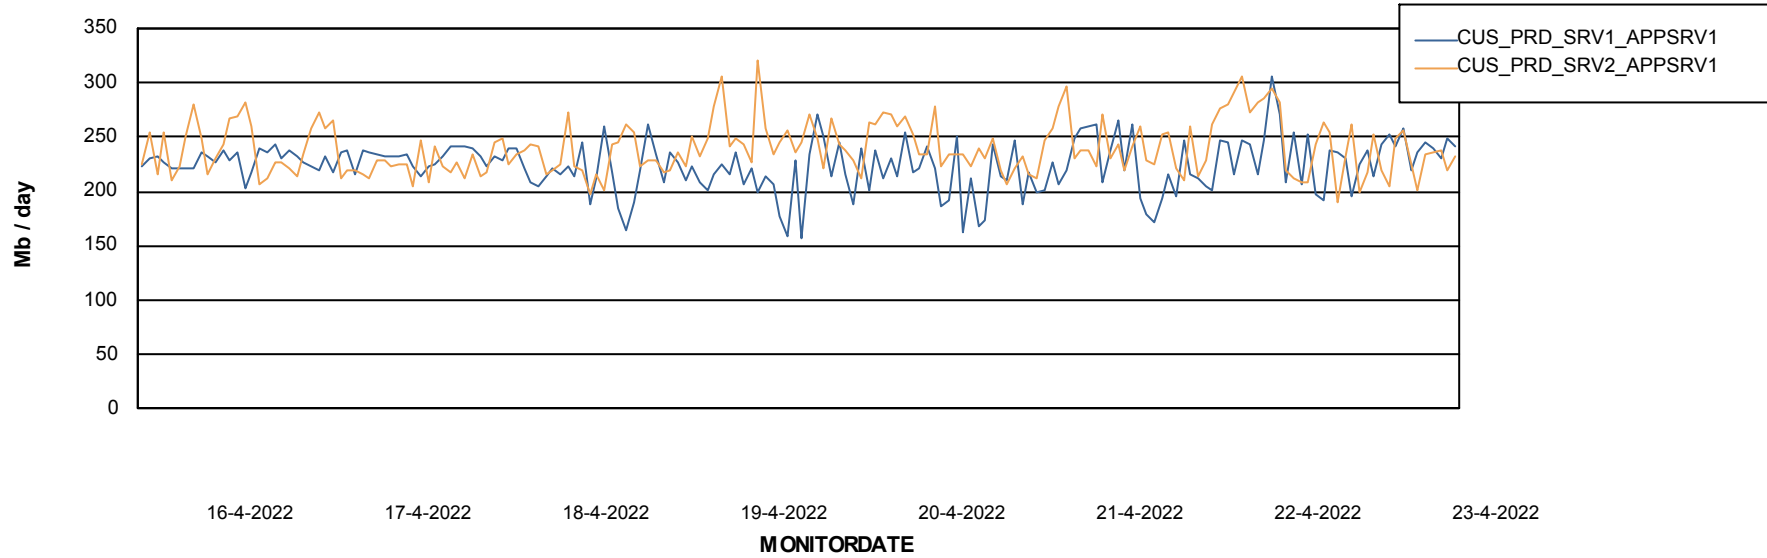

Standby Database Health CUS_Production

Recovery lag for last 7 days

Weekly SLA Customer Report

Customer CUS_Production
Database ID 131

ABSSolute Application Server Services

Avg memory used per ABS Server Service