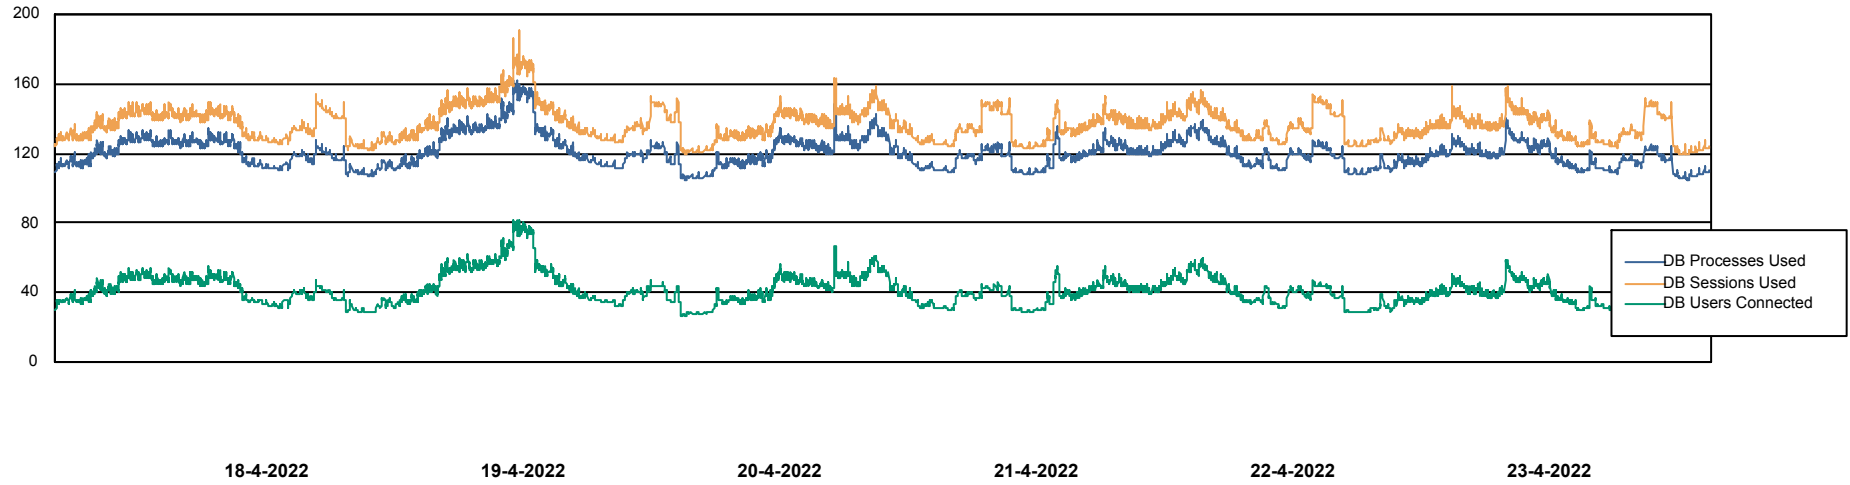

Harddisk Usage CUS_StandByDBSrv_ABSDb2

	Free disk space on C: (%)	Total disk space on C: (Gb)	Used disk space on C: (Gb)	Free disk space on D: (%)	Total disk space on D: (Gb)	Used disk space on D: (Gb)
23-4-2022	74	199	52	28	1,024	741
22-4-2022	74	199	52	28	1,024	740
21-4-2022	74	199	52	28	1,024	742
20-4-2022	74	199	53	28	1,024	741
19-4-2022	74	199	53	28	1,024	735
18-4-2022	74	199	53	29	1,024	723
17-4-2022	74	199	53	29	1,024	724

Weekly SLA Customer Report

Customer CUS_Production
Database ID 131

Database Performance CUS_ProdDB_Primary

Weekly SLA Customer Report

Customer CUS_Production
 Database ID 131

Database Performance CUS_ProdDB_Standby