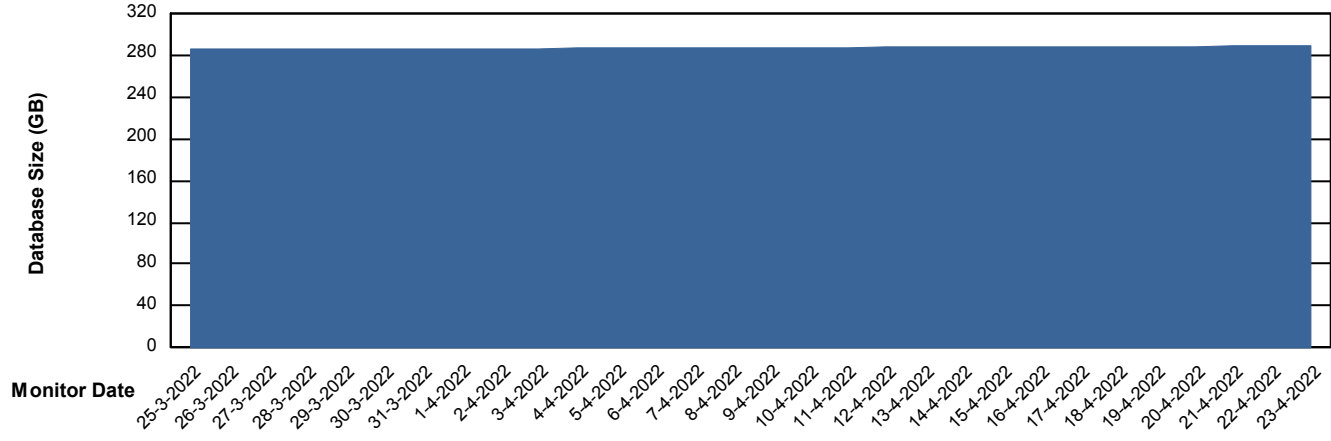

DATABASE SIZE CLODB_PRD_CLO-ORA01

Database growth over last month