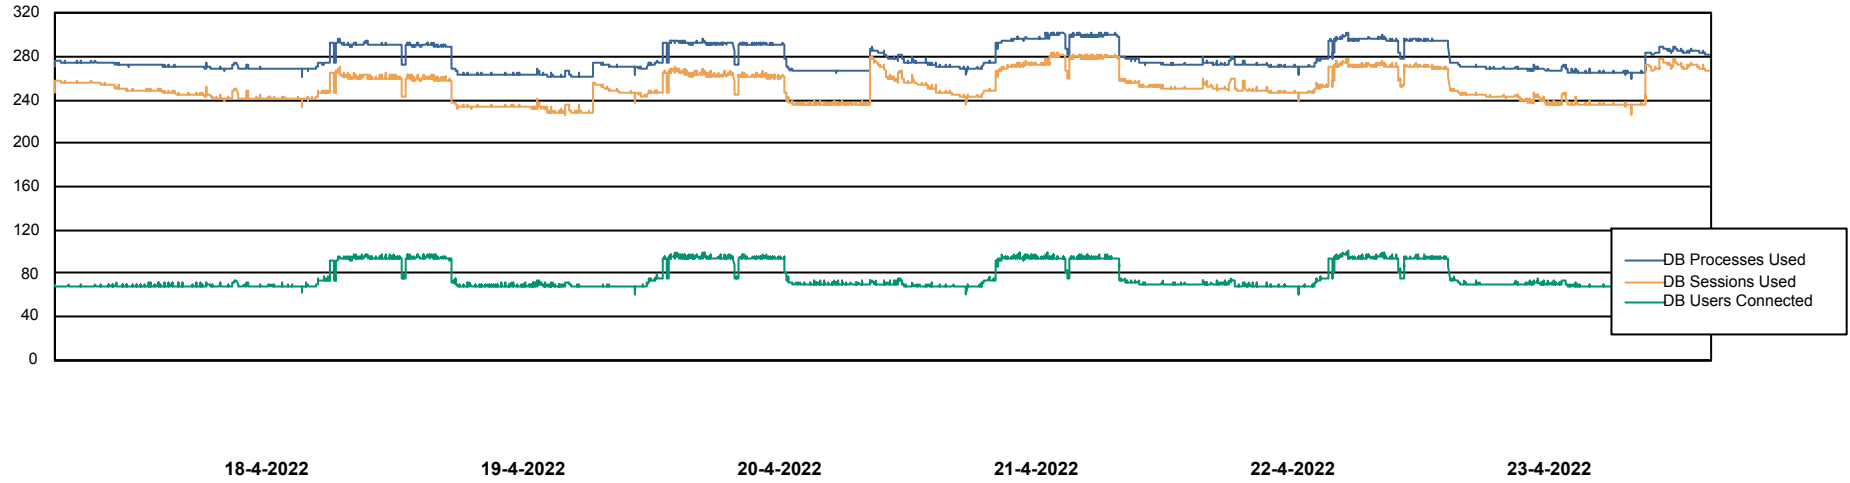

Database Performance CLODB_PRD_CLO-ORA01