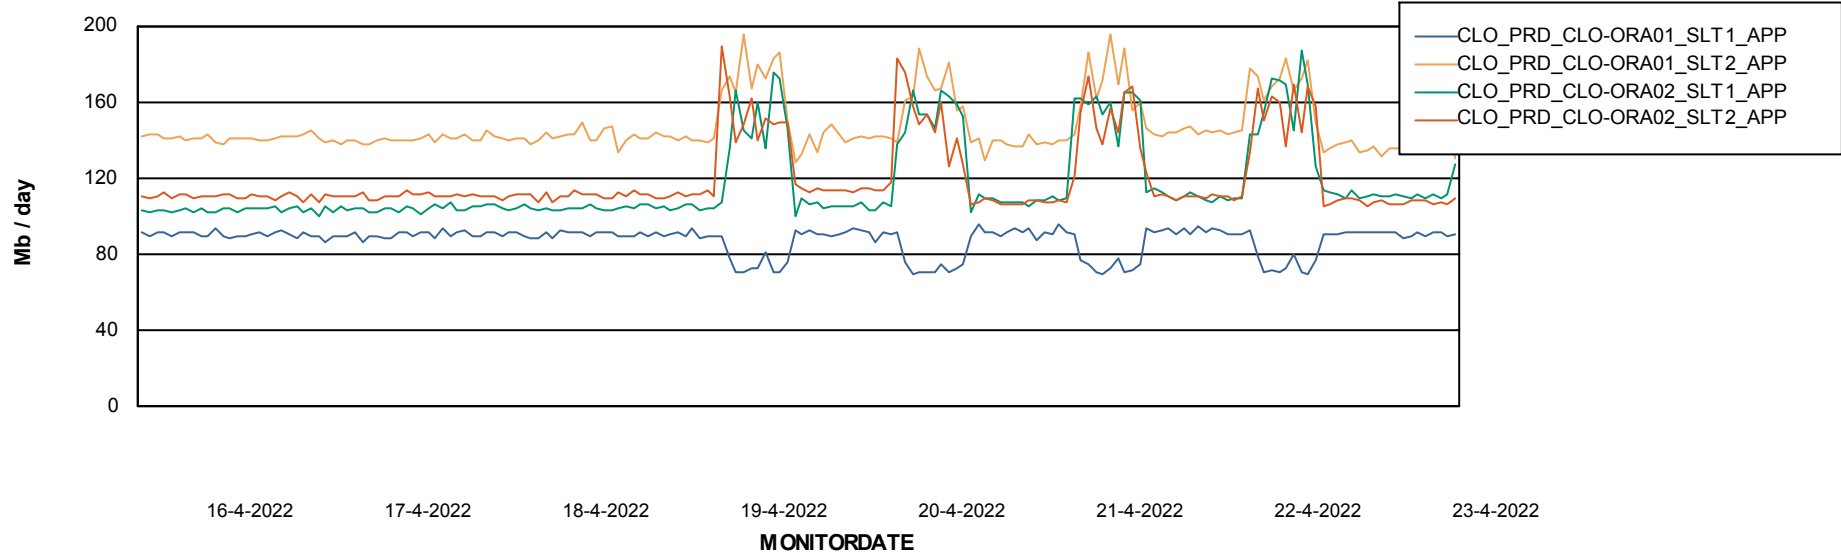

Weekly SLA Customer Report

Customer CLO Production
Database ID 38

Database Tablespace CLODB_TEST_CLO-ORA02

Date	Tablespace Name	Filesize (Gb)	Usedsize (Gb)	Percentage free
23-4-2022	ABSDATA	88	47	47
	INDX	112	94	16
22-4-2022	ABSDATA	88	47	47
	INDX	112	94	16
21-4-2022	ABSDATA	88	47	47
	INDX	112	94	16
20-4-2022	ABSDATA	88	47	47
	INDX	112	94	16
19-4-2022	ABSDATA	88	47	47
	INDX	112	94	16
18-4-2022	ABSDATA	88	47	47
	INDX	112	94	16
17-4-2022	ABSDATA	88	47	47
	INDX	112	94	16

Weekly SLA Customer Report

Customer CLO Production
Database ID 38

ABSSolute Application Server Services

Avg memory used per ABS Server Service

Avg users per day per ABS server

Weekly SLA Customer Report

Customer CLO Production
Database ID 38