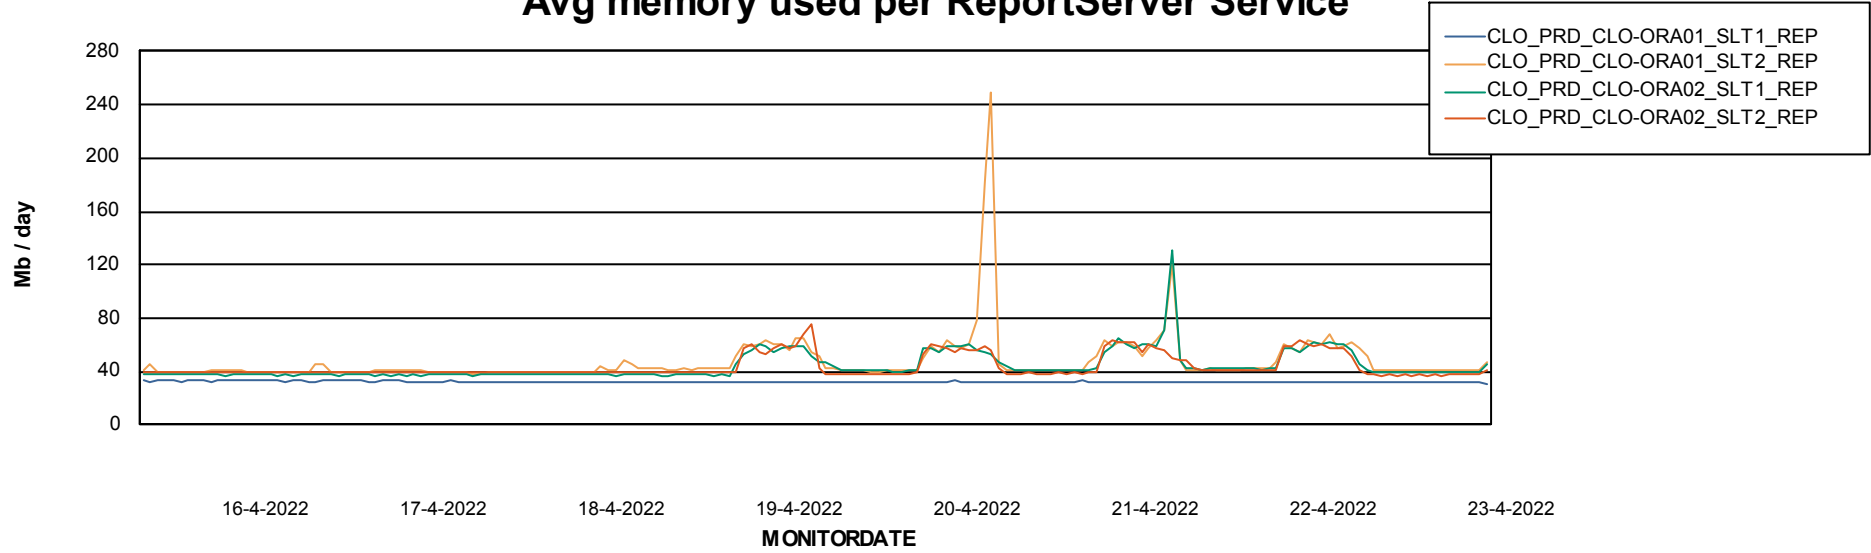

ABSSolute Application ReportServer Services

Avg memory used per ReportServer Service