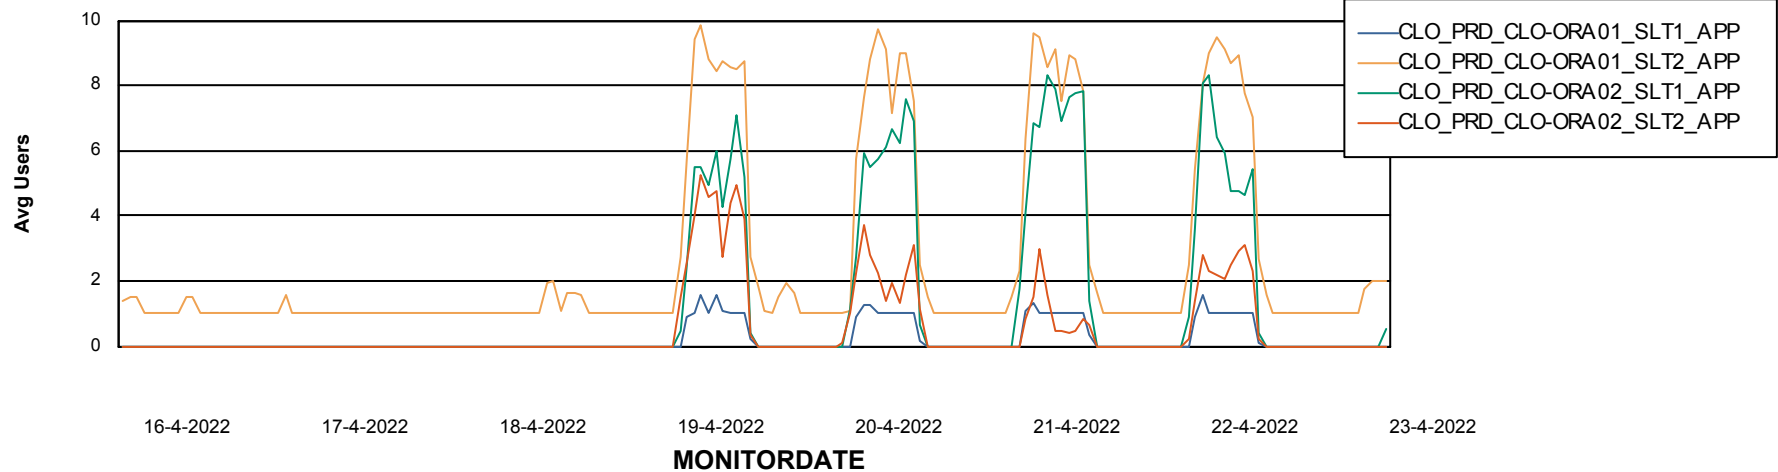

Weekly SLA Customer Report

Customer CLO Production
Database ID 38

ABSSolute Application Server Services

Avg memory used per ABS Server Service

Avg users per day per ABS server

Weekly SLA Customer Report

Customer CLO Production
Database ID 38