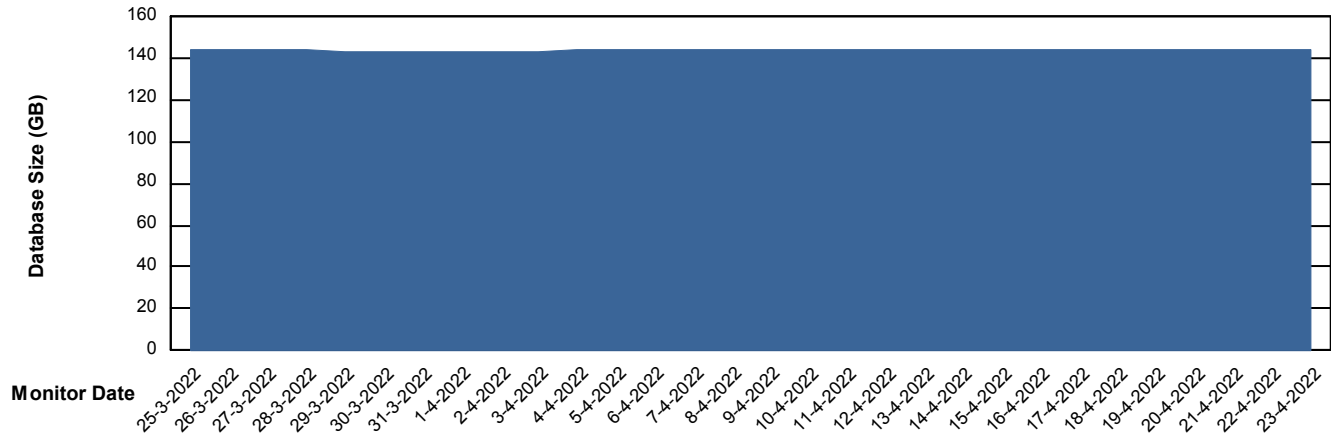

DATABASE SIZE CLODB_TEST_CLO-ORA02

Database growth over last month