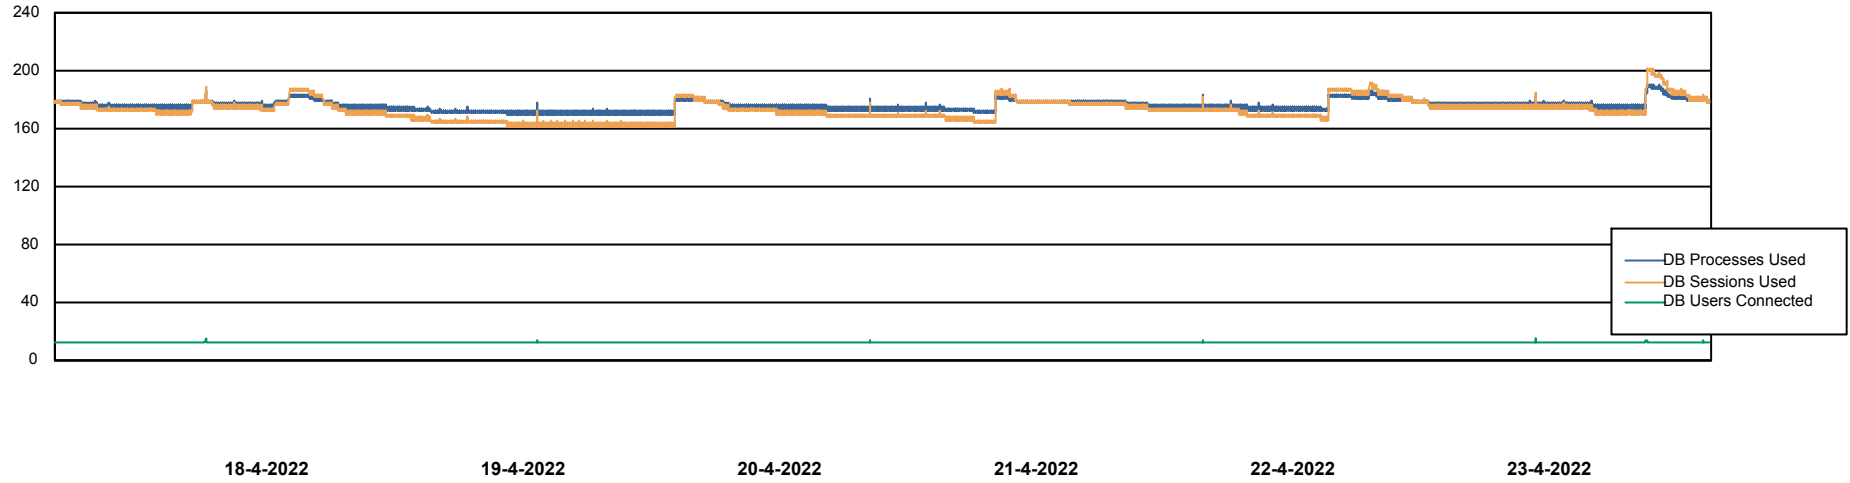

Database Performance CLODB_TEST_CLO-ORA02