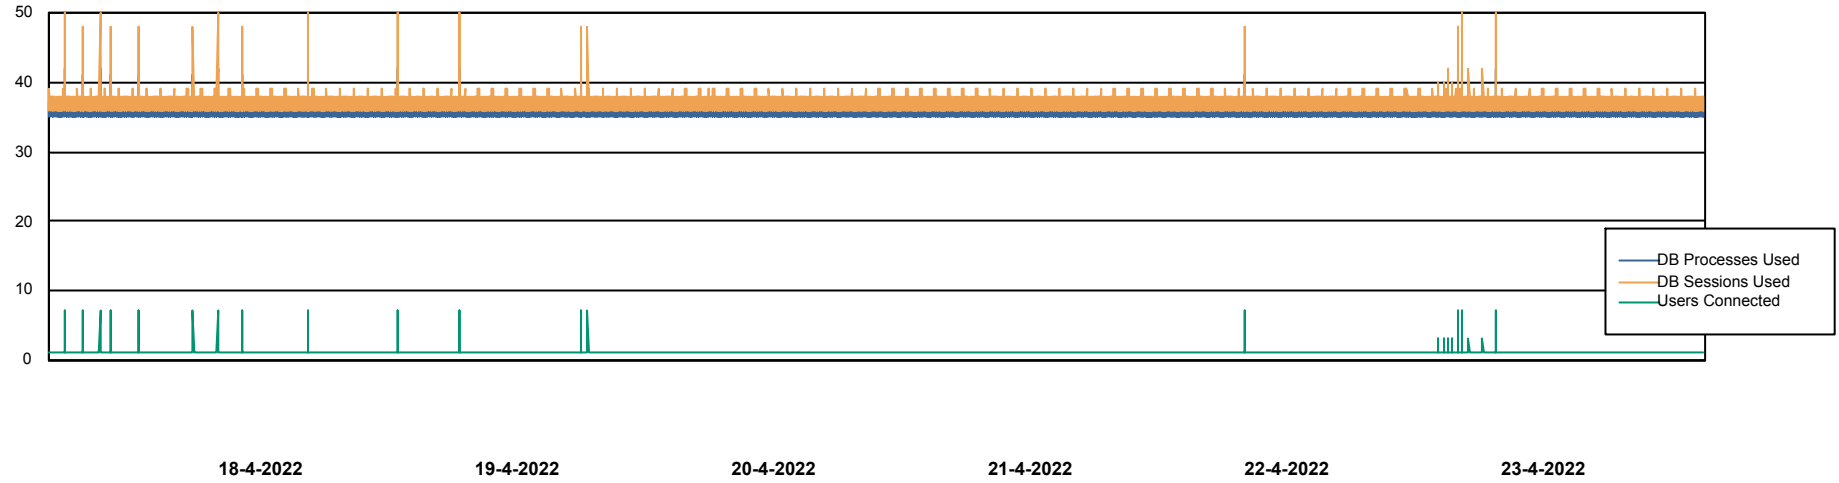

Weekly SLA Customer Report

Customer CIW Production
Database ID 45

Database Performance CIWDB_Production

Weekly SLA Customer Report

Customer CIW Production
Database ID 45

Database Performance CIWDB_Standby

Weekly SLA Customer Report

Customer CIW Production
 Database ID 45

DATABASE SIZE CIWDB_Production

Database growth over last month

Database Tablespace CIWDB_Production

Date	Tablespace Name	Filesize (Gb)	Usedsize (Gb)	Percentage free
23-4-2022	ABSDATA	54	44	19
	INDX	12	6	50
22-4-2022	ABSDATA	54	44	19
	INDX	12	6	50
21-4-2022	ABSDATA	54	44	19
	INDX	12	6	50
20-4-2022	ABSDATA	54	44	19
	INDX	12	6	50
19-4-2022	ABSDATA	54	44	19
	INDX	12	6	50
18-4-2022	ABSDATA	54	44	19
	INDX	12	6	50
17-4-2022	ABSDATA	51	44	14
	INDX	12	6	50