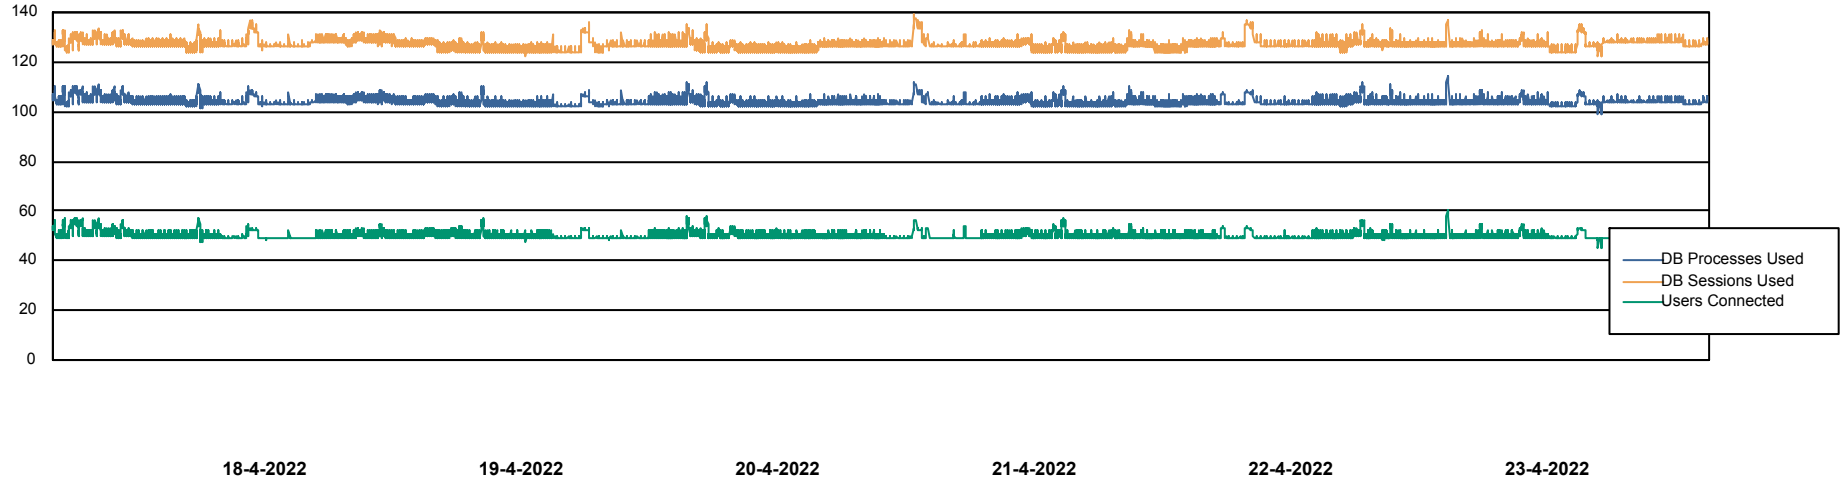

Harddisk Usage CIW_PRD_ORACLE2

	Free disk space on c: (%)	Total disk space on c: (Gb)	Free disk space on d: (%)	Total disk space on d: (Gb)	Free disk space on e: (%)	Total disk space on e: (Gb)
23-4-2022	91	701	65	700	100	830
22-4-2022	91	701	64	700	100	830
21-4-2022	91	701	64	700	100	830
20-4-2022	91	701	65	700	100	830
19-4-2022	91	701	65	700	100	830
18-4-2022	91	701	65	700	100	830
17-4-2022	91	701	66	700	100	830

Weekly SLA Customer Report

Customer CIW Production
Database ID 45

Database Performance CIWDB_Production

Weekly SLA Customer Report

Customer CIW Production
Database ID 45

Database Performance CIWDB_Standby

Weekly SLA Customer Report