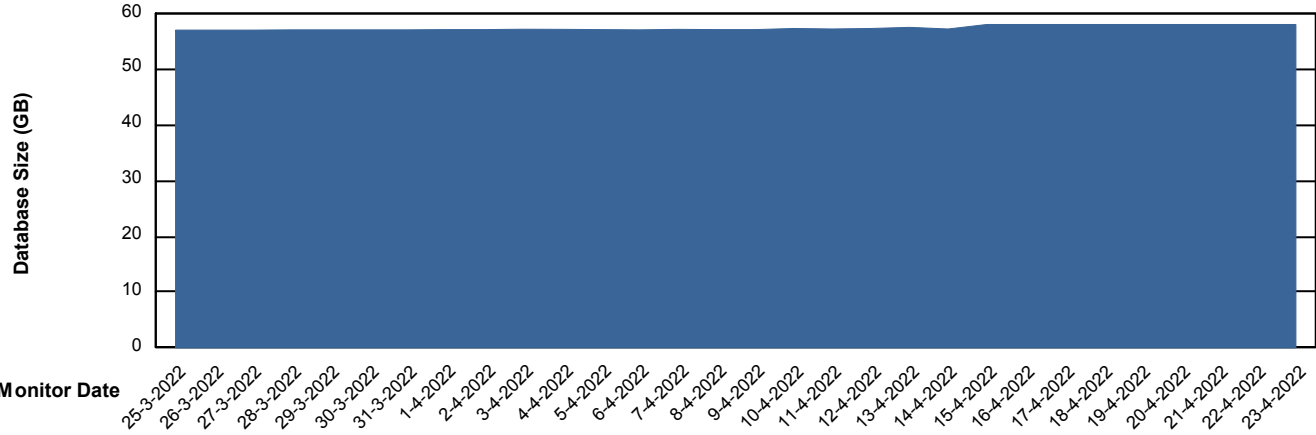

Weekly SLA Customer Report

Customer CIW Production
Database ID 45

Database Performance CIWDB_Production

Weekly SLA Customer Report

Customer CIW Production
Database ID 45

Database Performance CIWDB_Standby

Weekly SLA Customer Report

Customer CIW Production
 Database ID 45

DATABASE SIZE CIWDB_Production

Database growth over last month

Database Tablespace CIWDB_Production

Date	Tablespace Name	Filesize (Gb)	Usedsize (Gb)	Percentage free
23-4-2022	ABSDATA	54	44	19
	INDX	12	6	50
22-4-2022	ABSDATA	54	44	19
	INDX	12	6	50
21-4-2022	ABSDATA	54	44	19
	INDX	12	6	50
20-4-2022	ABSDATA	54	44	19
	INDX	12	6	50
19-4-2022	ABSDATA	54	44	19
	INDX	12	6	50
18-4-2022	ABSDATA	54	44	19
	INDX	12	6	50
17-4-2022	ABSDATA	51	44	14
	INDX	12	6	50