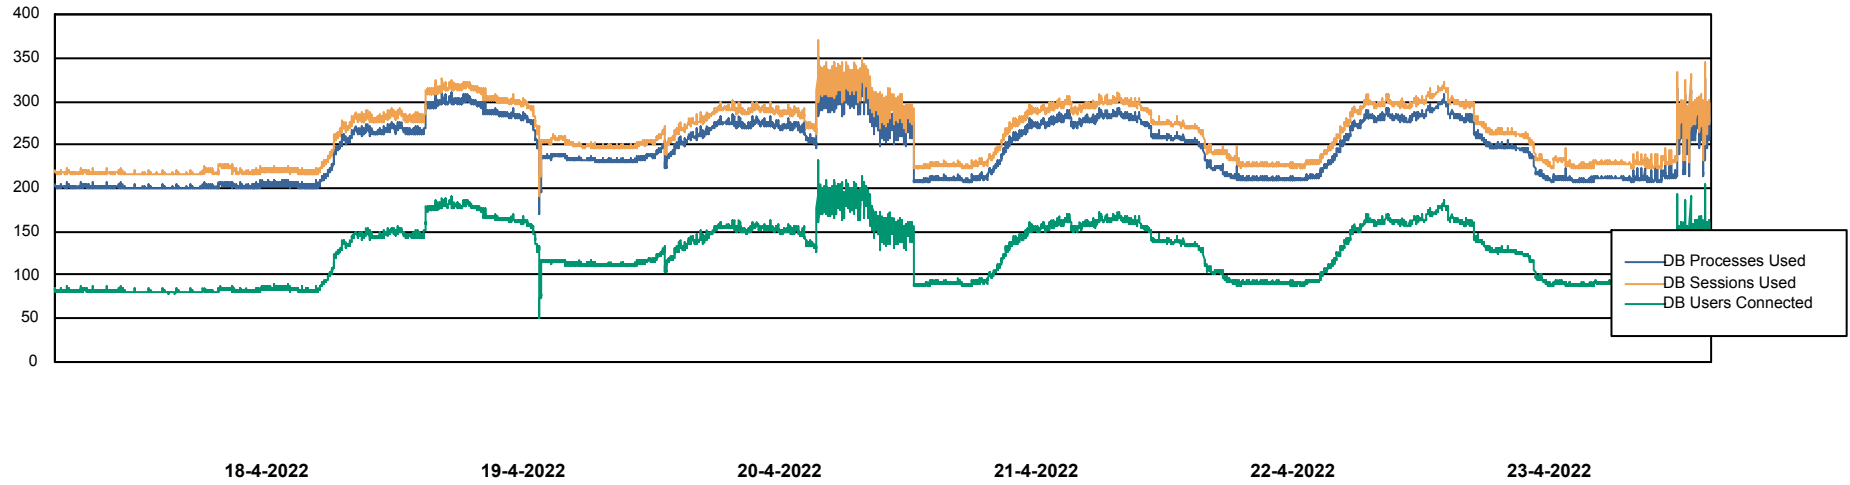

Database Performance BNLDB_Production_New