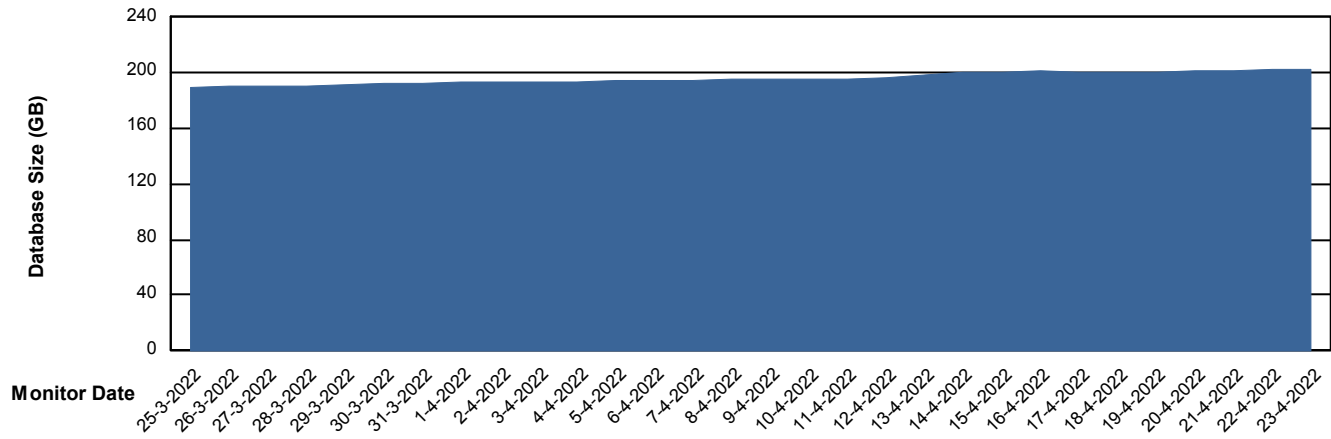

DATABASE SIZE BNLDB_Production_New

Database growth over last month