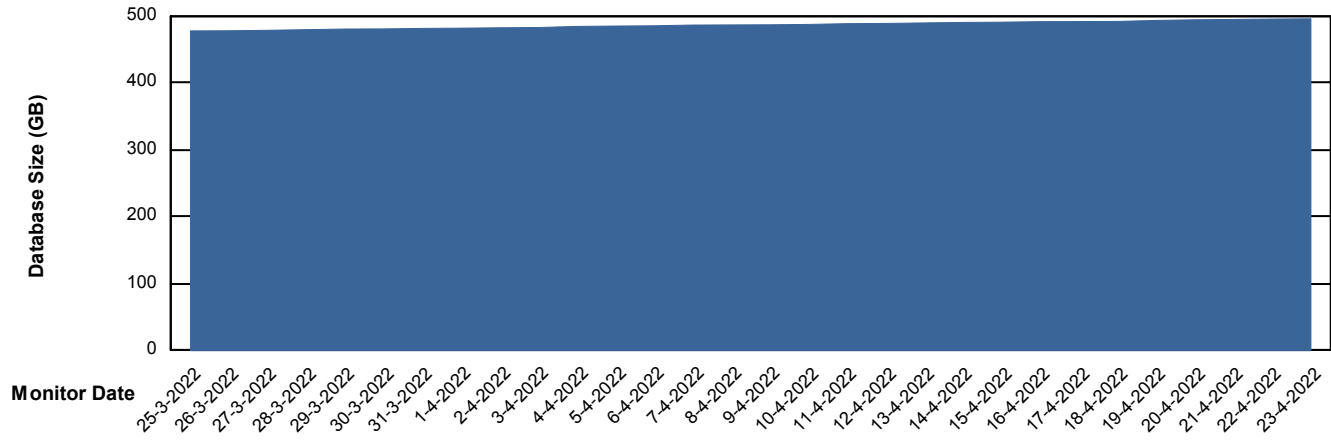

DATABASE SIZE BGGDB_Production

Database growth over last month