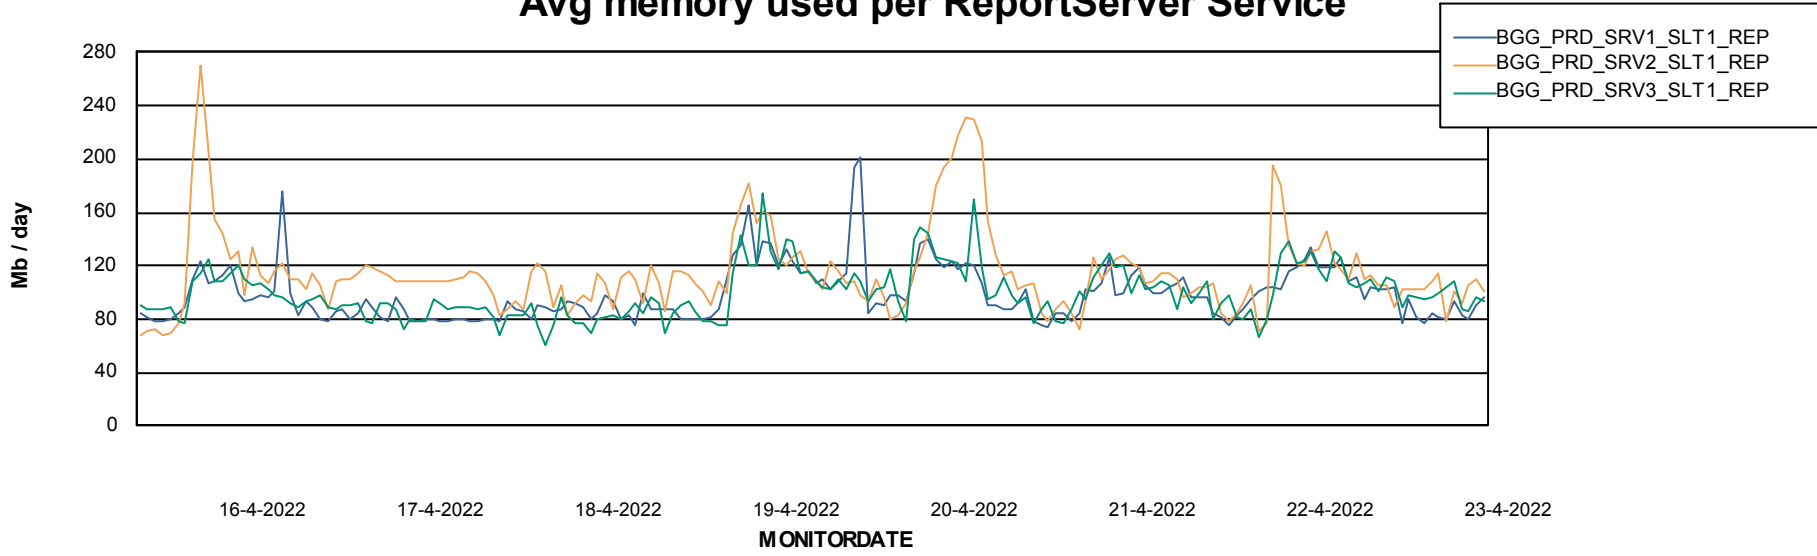

ABSSolute Application ReportServer Services

Avg memory used per ReportServer Service