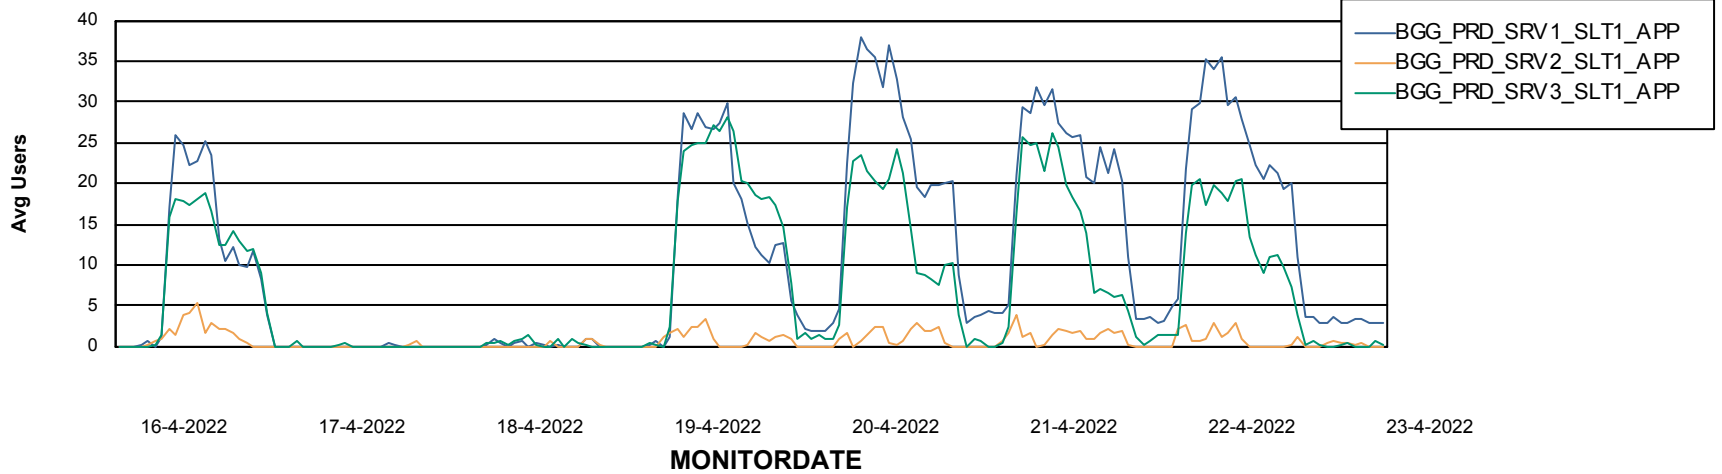

Avg users per day per ABS server