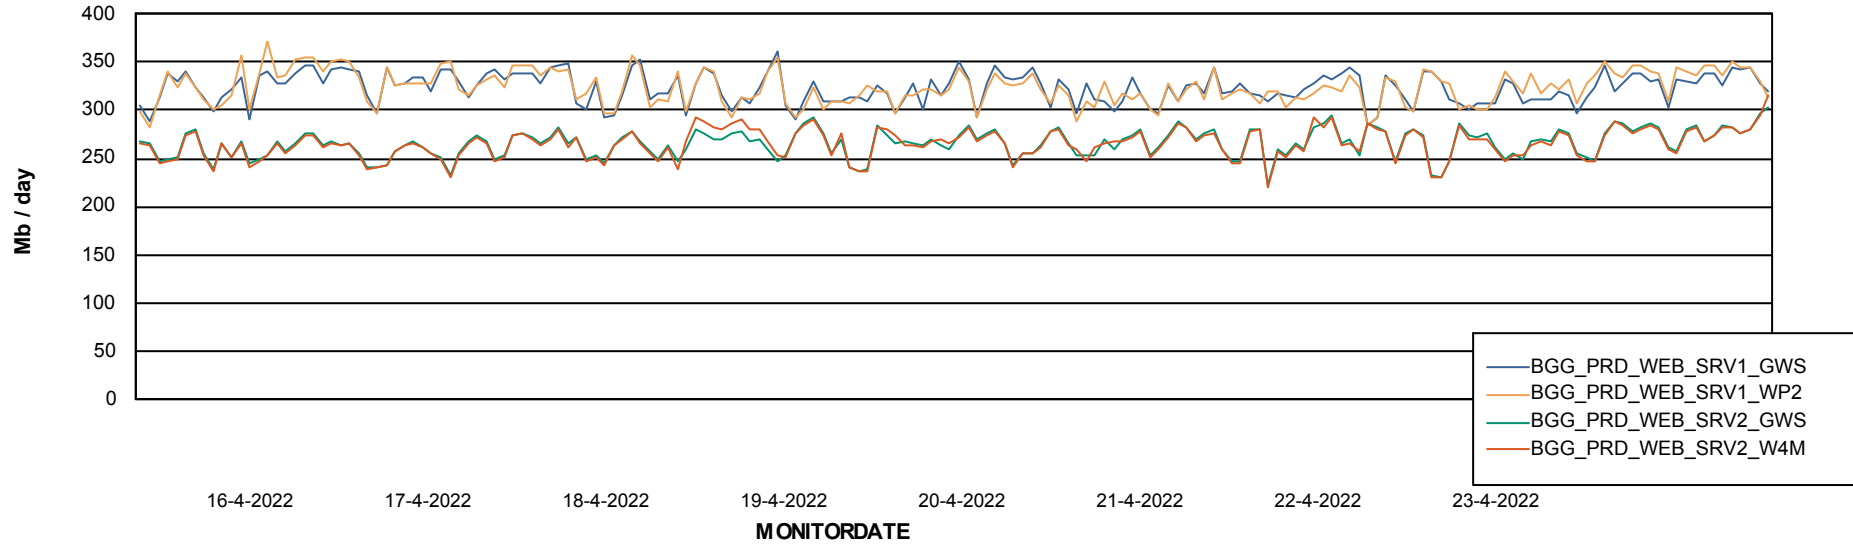

ABSSolute Web Component Services

Avg memory used per ABS Web component