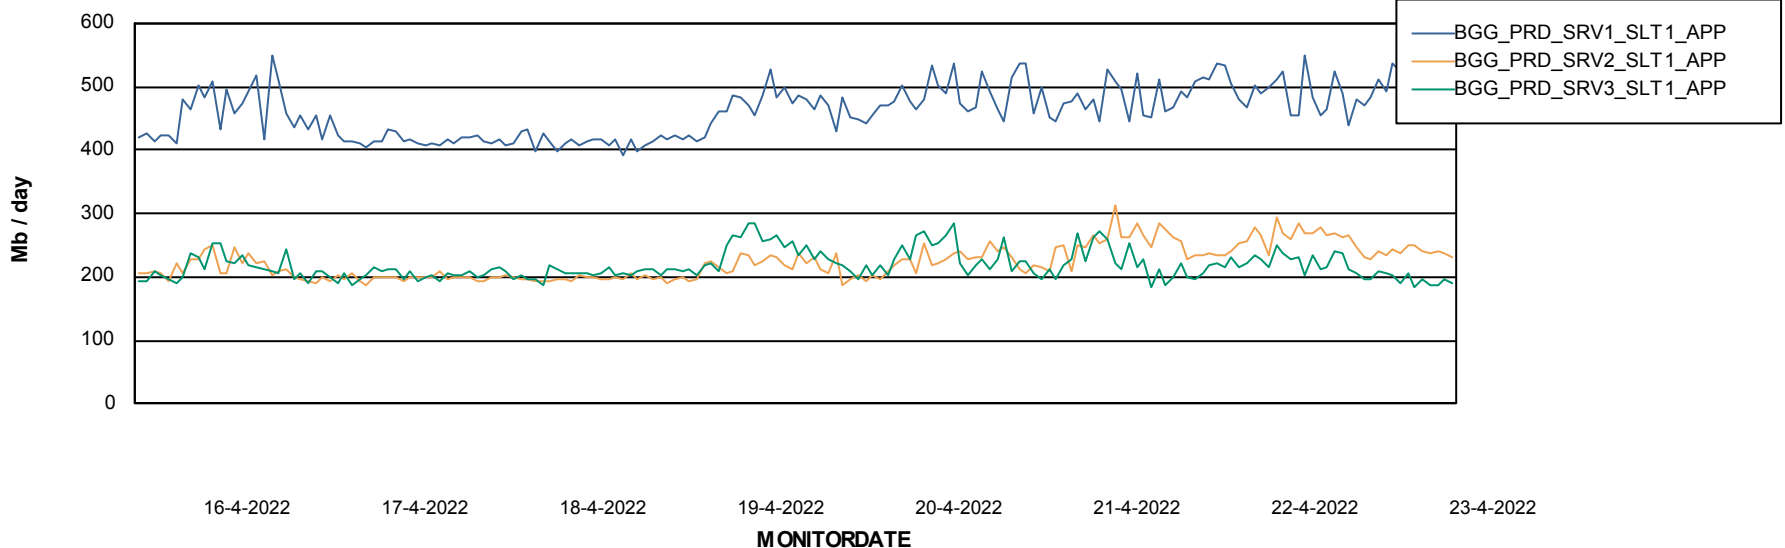

ABSSolute Application Server Services

Avg memory used per ABS Server Service