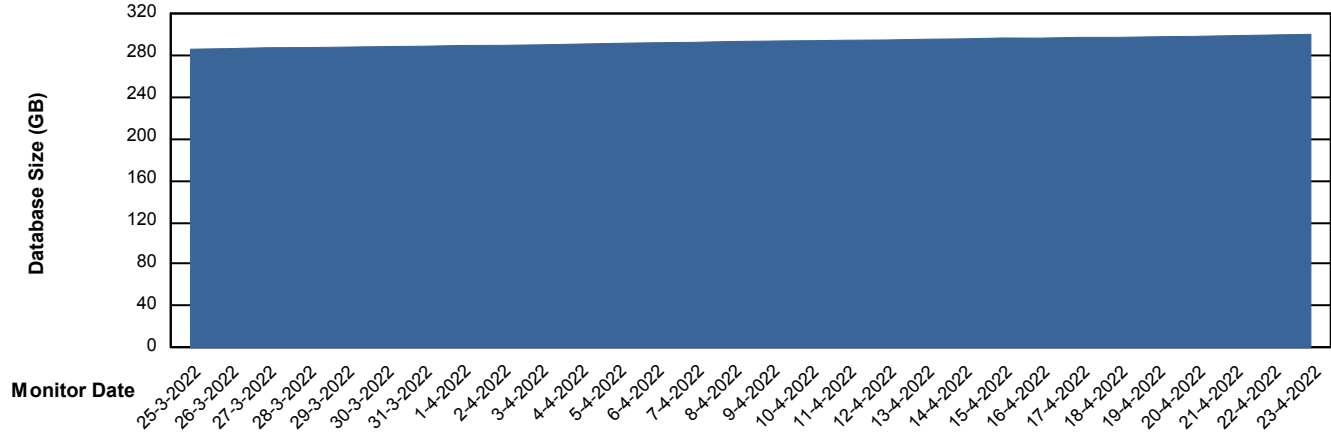

DATABASE SIZE BGGDB_BI

Database growth over last month