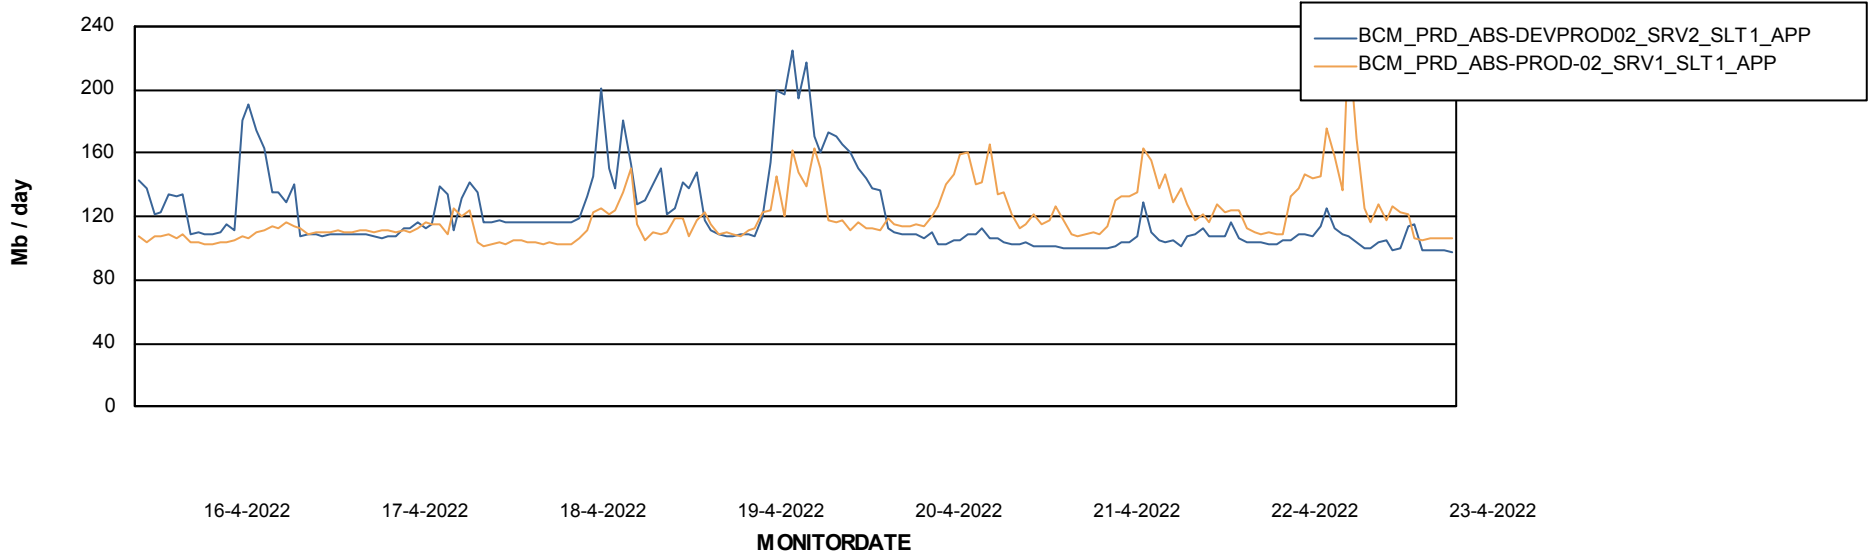

Weekly SLA Customer Report

Customer BCM_Production
Database ID 81

Database Performance BCMDB_ABS1 Production Database

Weekly SLA Customer Report

Customer BCM_Production
Database ID 81

Database Performance BCMDB_ABS1SB Standby Database

DATABASE SIZE BCMDB_ABS1 Production Database

Database growth over last month

Weekly SLA Customer Report

Customer BCM_Production
Database ID 81

Database Tablespace BCMDB_ABS1 Production Database

Date	Tablespace Name	Filesize (Gb)	Usedsize (Gb)	Percentage free
23-4-2022	ABSDATA	8	5	37
	INDX	20	10	52
22-4-2022	ABSDATA	8	5	37
	INDX	20	10	52
21-4-2022	ABSDATA	8	5	37
	INDX	20	10	52
20-4-2022	ABSDATA	8	5	37
	INDX	20	10	52
19-4-2022	ABSDATA	8	5	37
	INDX	20	10	52
18-4-2022	ABSDATA	8	5	37
	INDX	20	10	52
17-4-2022	ABSDATA	8	5	37
	INDX	20	10	52

Weekly SLA Customer Report

Customer BCM_Production
Database ID 81

ABSSolute Application Server Services

Avg memory used per ABS Server Service

Avg users per day per ABS server

Weekly SLA Customer Report

Customer BCM_Production
Database ID 81