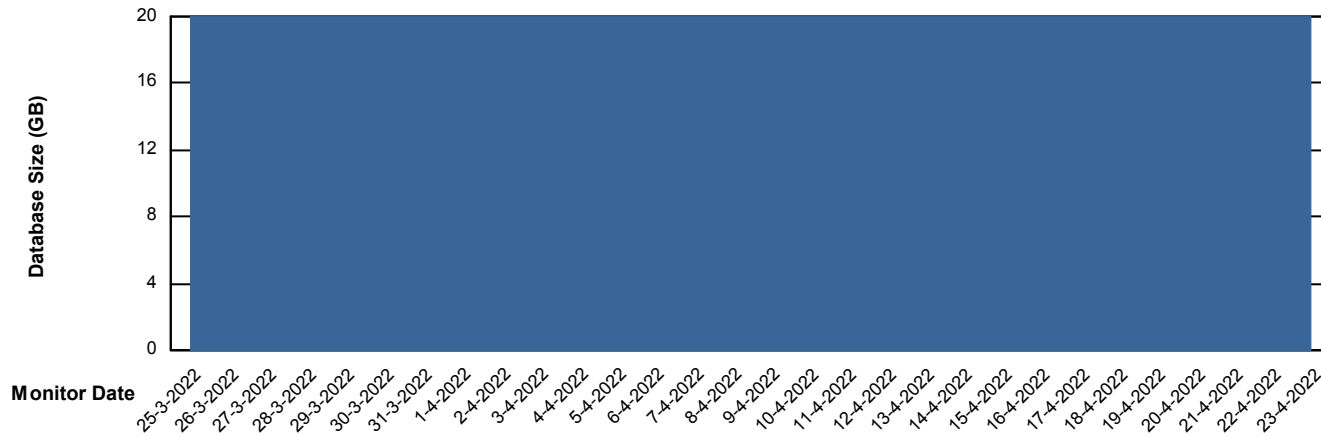

DATABASE SIZE BCMDB_ABS1 Production Database

Database growth over last month