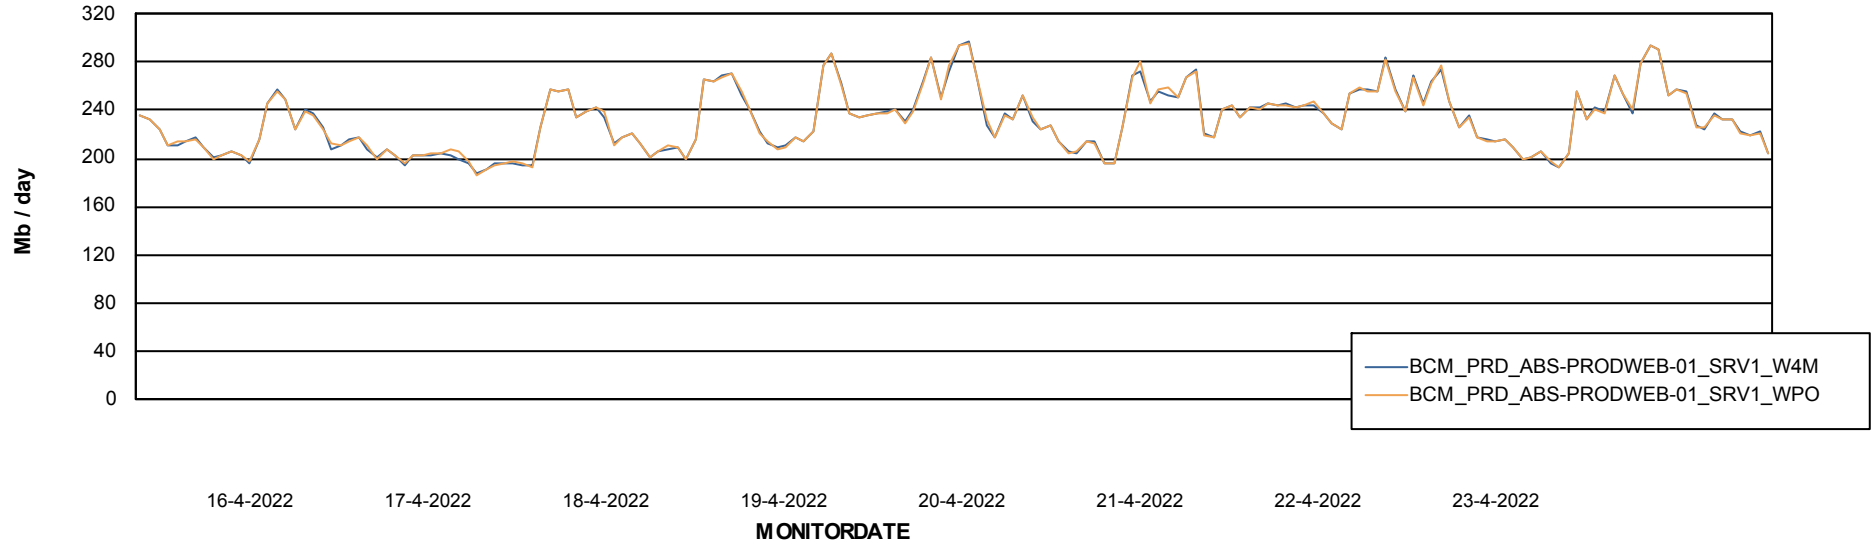

ABSSolute Application ReportServer Services

Avg memory used per ReportServer Service

Weekly SLA Customer Report

Customer BCM_Production
Database ID 81

ABSSolute Web Component Services

Avg memory used per ABS Web component