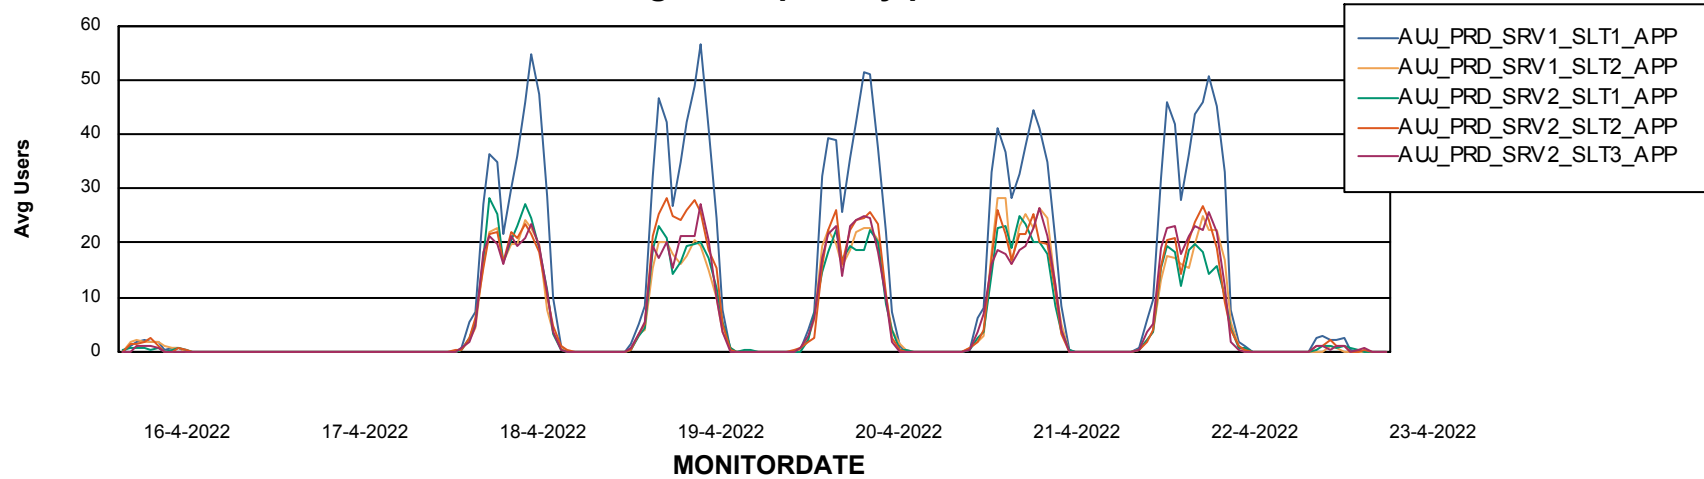

Weekly SLA Customer Report

Customer AUJ Production
Database ID 41

ABSSolute Application Server Services

Avg memory used per ABS Server Service

Avg users per day per ABS server

Weekly SLA Customer Report

Customer AUJ Production
Database ID 41