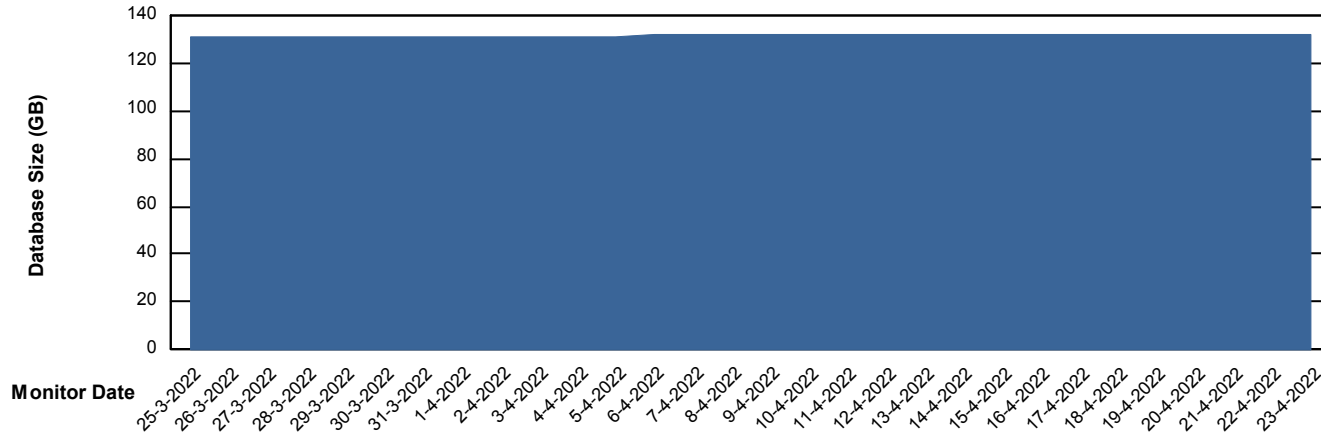

DATABASE SIZE AUJ Prod. BI DB (PABSBI1 server)

Database growth over last month