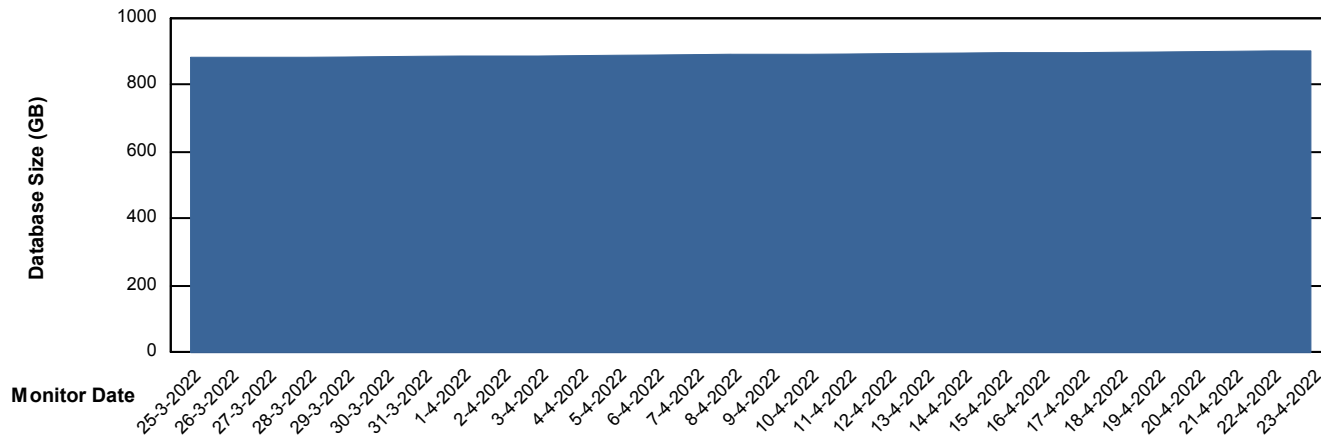

Weekly SLA Customer Report

Customer AUJ Production
Database ID 41

DATABASE SIZE AUJ Prod. BI DB (PABSBI1 server)

Database growth over last month

DATABASE SIZE AUJ_DB1_Primary

Database growth over last month