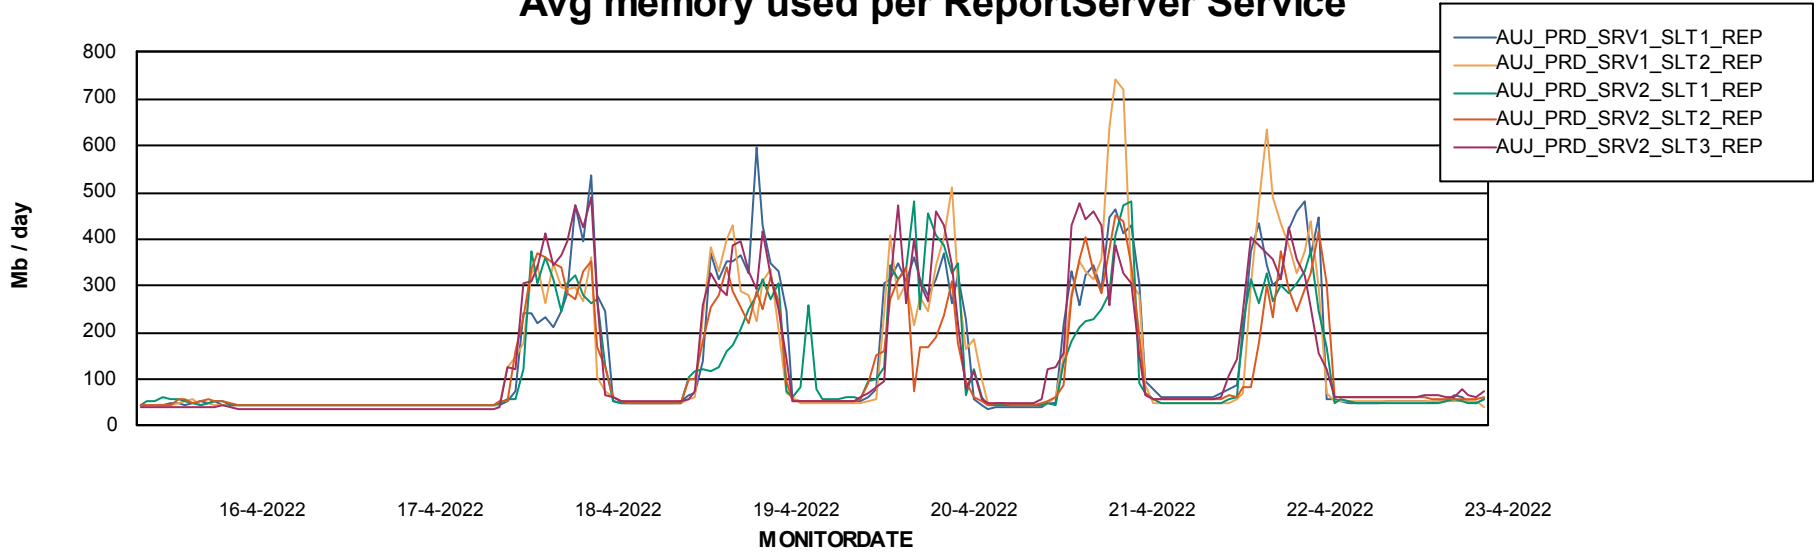

ABSSolute Application ReportServer Services

Avg memory used per ReportServer Service