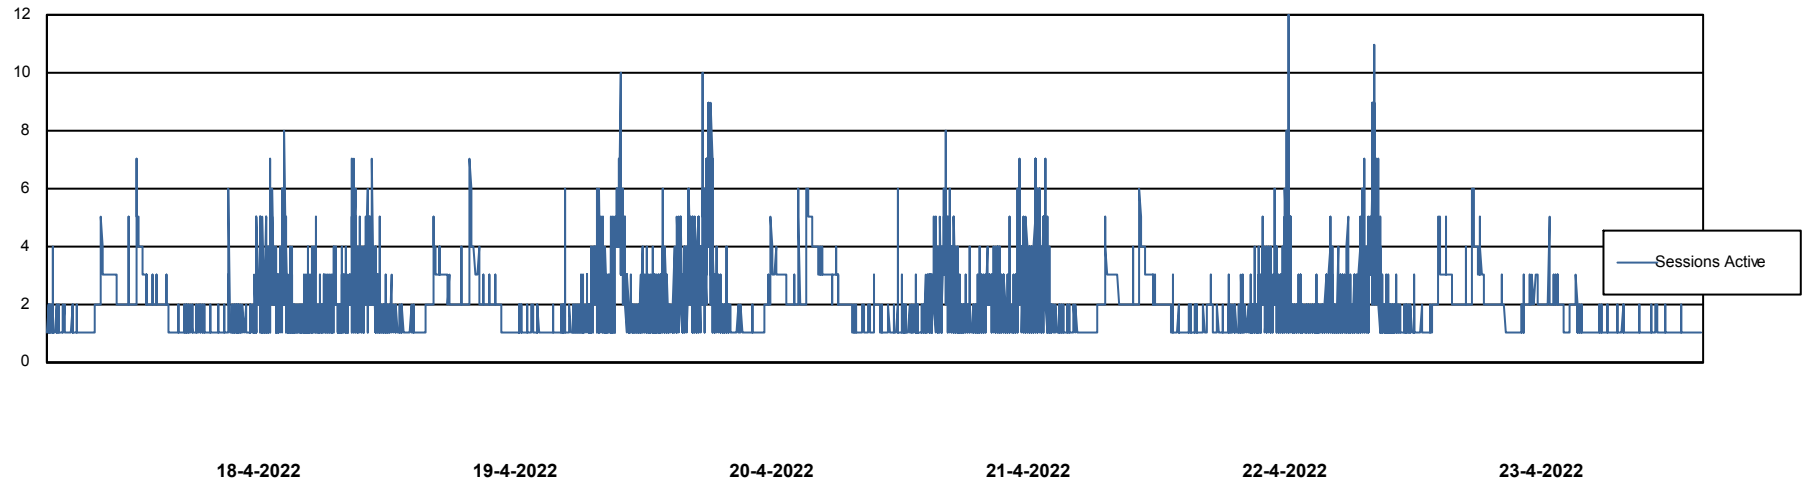

Weekly SLA Customer Report

Customer AUJ Production
Database ID 41

Database Performance AUJ Prod. BI DB (PABSBI1 server)

Weekly SLA Customer Report

Customer AUJ Production
Database ID 41

Database Performance AUJ_DB1_Primary