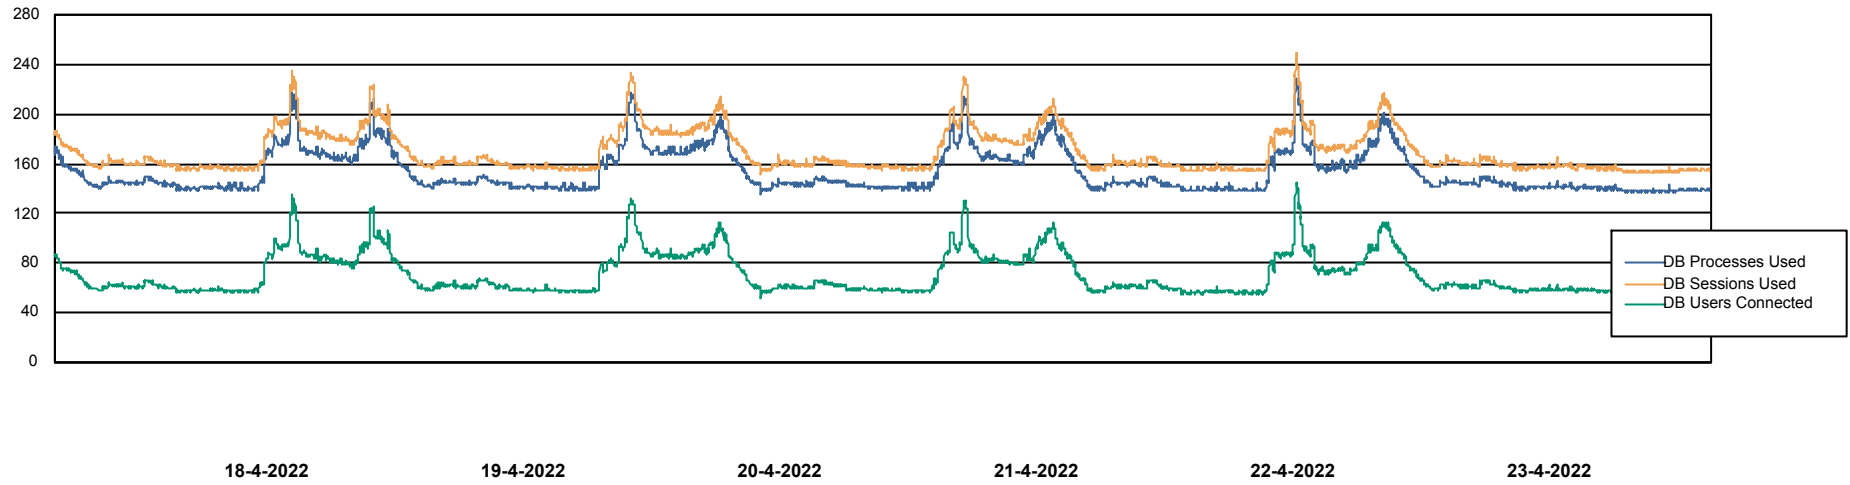

Weekly SLA Customer Report

Customer AUJ Production
Database ID 41

Database Performance AUJ Prod. BI DB (PABSBI1 server)

Weekly SLA Customer Report

Customer AUJ Production
Database ID 41

Database Performance AUJ_DB1_Primary