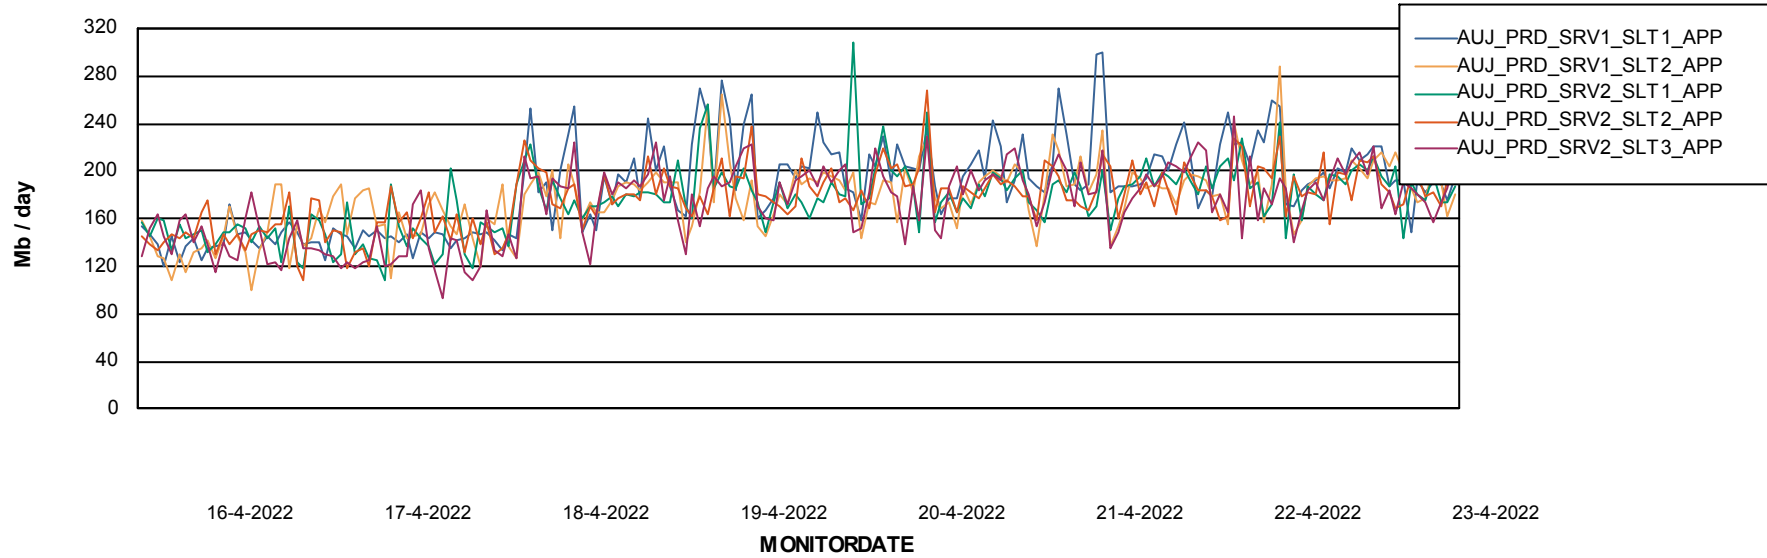

ABSSolute Application Server Services

Avg memory used per ABS Server Service