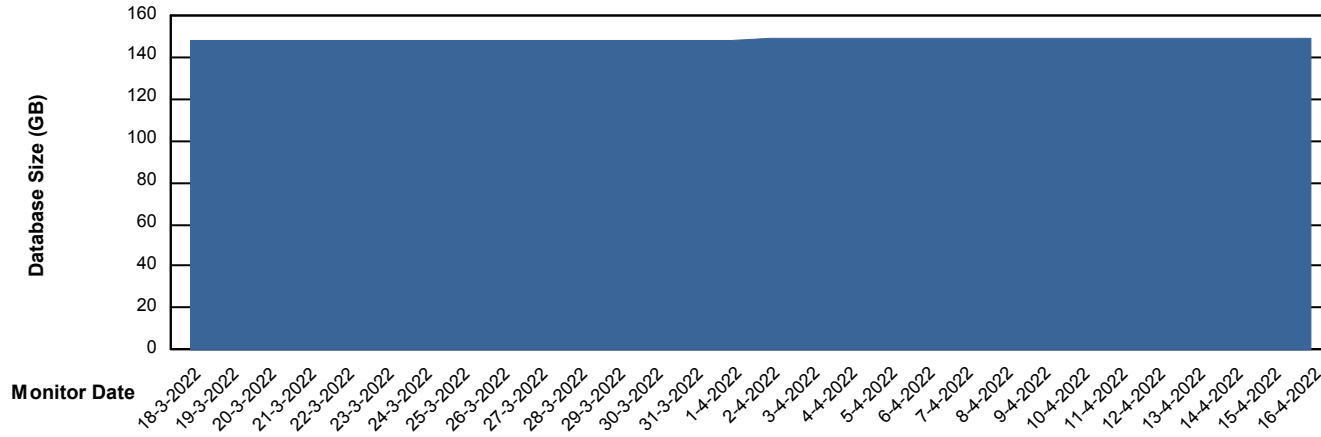

DATABASE SIZE VOSDB_BI

Database growth over last month