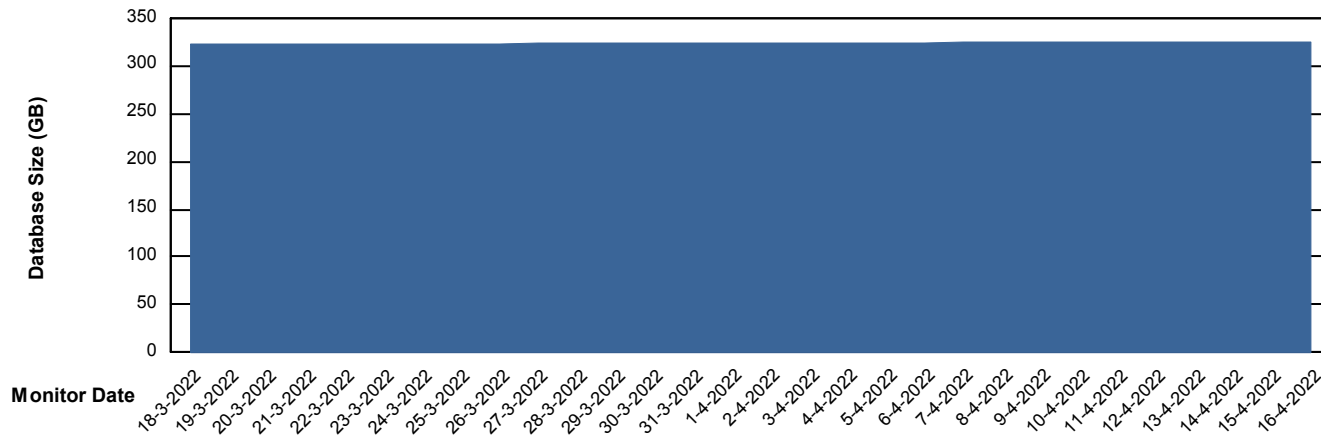

# Weekly SLA Customer Report

Customer VOS\_Production  
Database ID 68

DATABASE SIZE VOSDB\_BI

### Database growth over last month

DATABASE SIZE VOSDB\_Production

### Database growth over last month