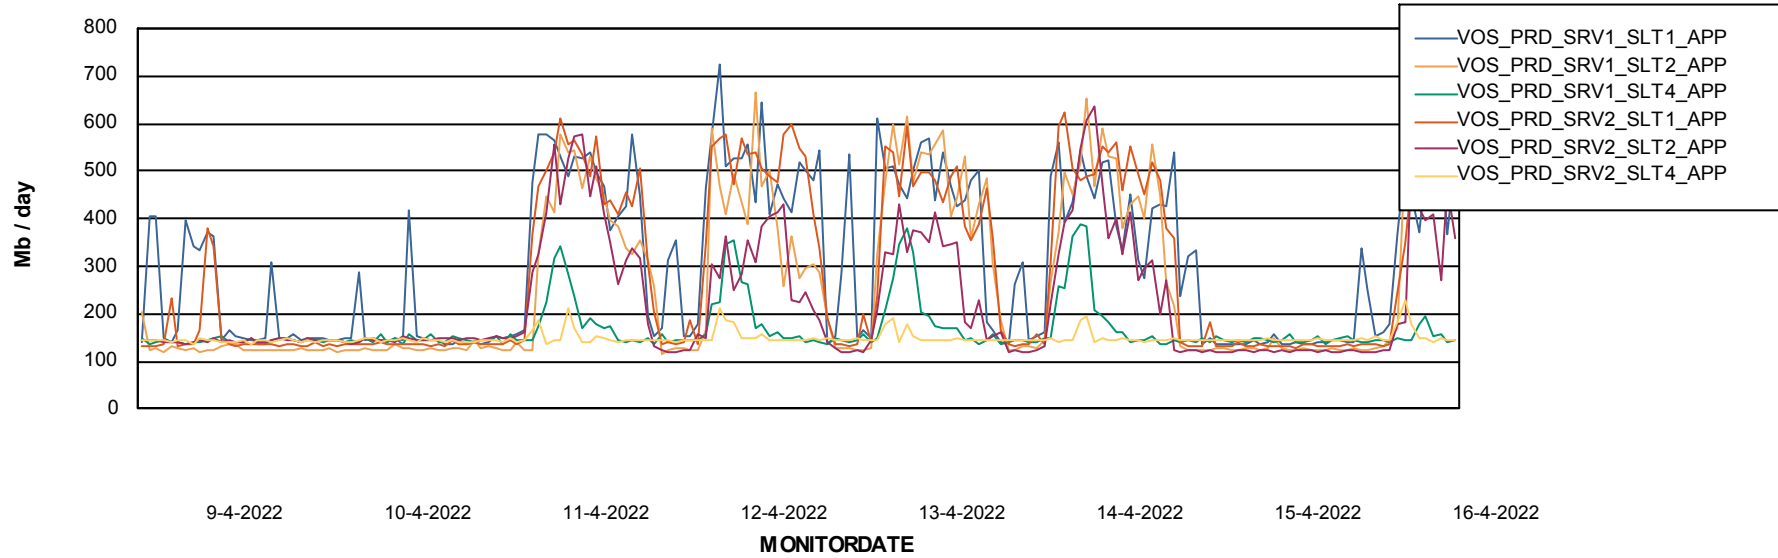

ABSSolute Application Server Services

Avg memory used per ABS Server Service