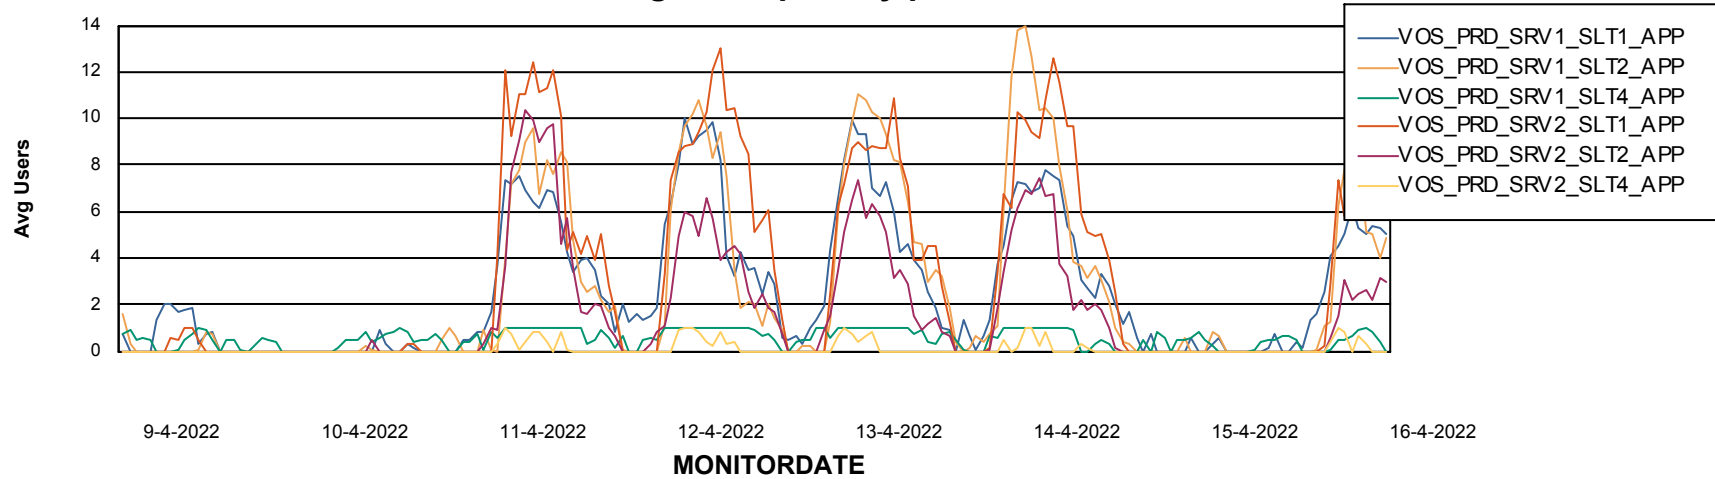

Avg users per day per ABS server