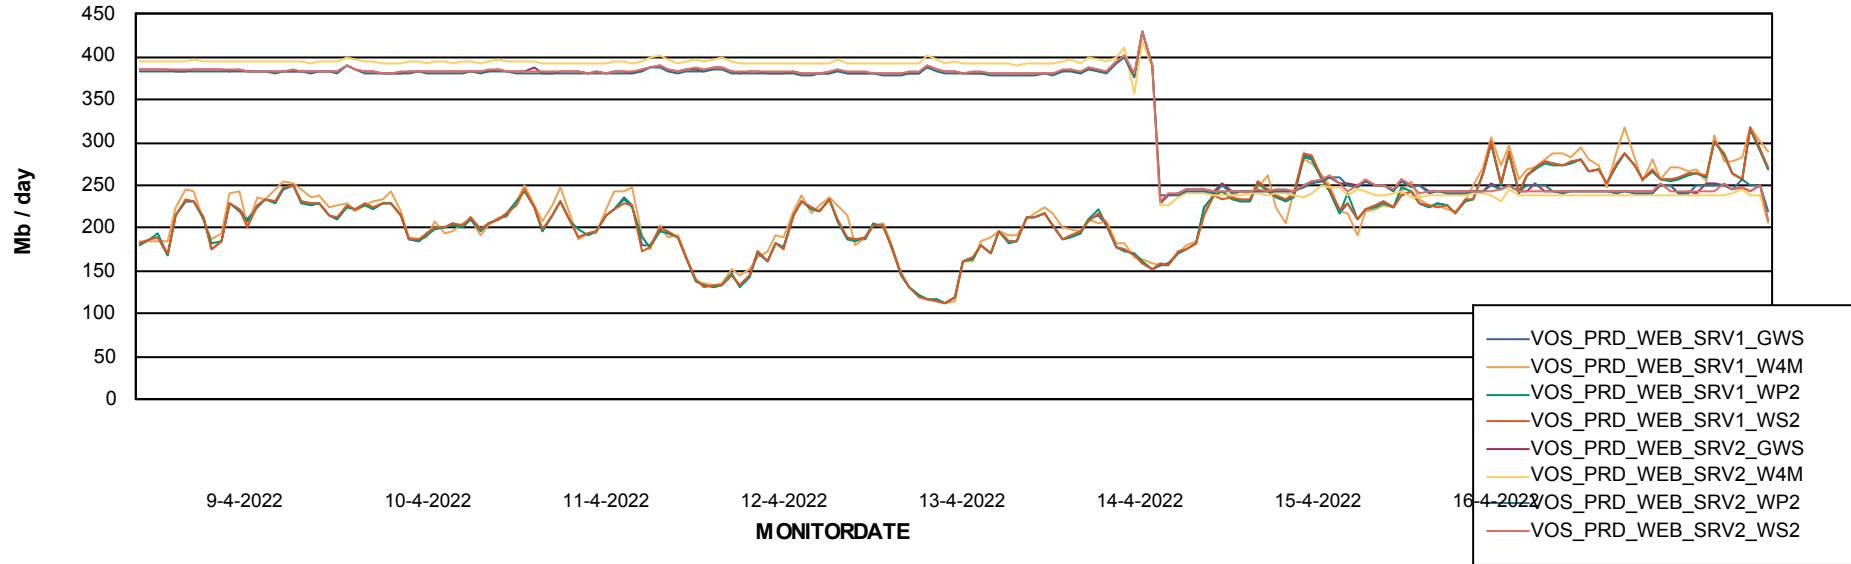

ABSSolute Web Component Services

Avg memory used per ABS Web component