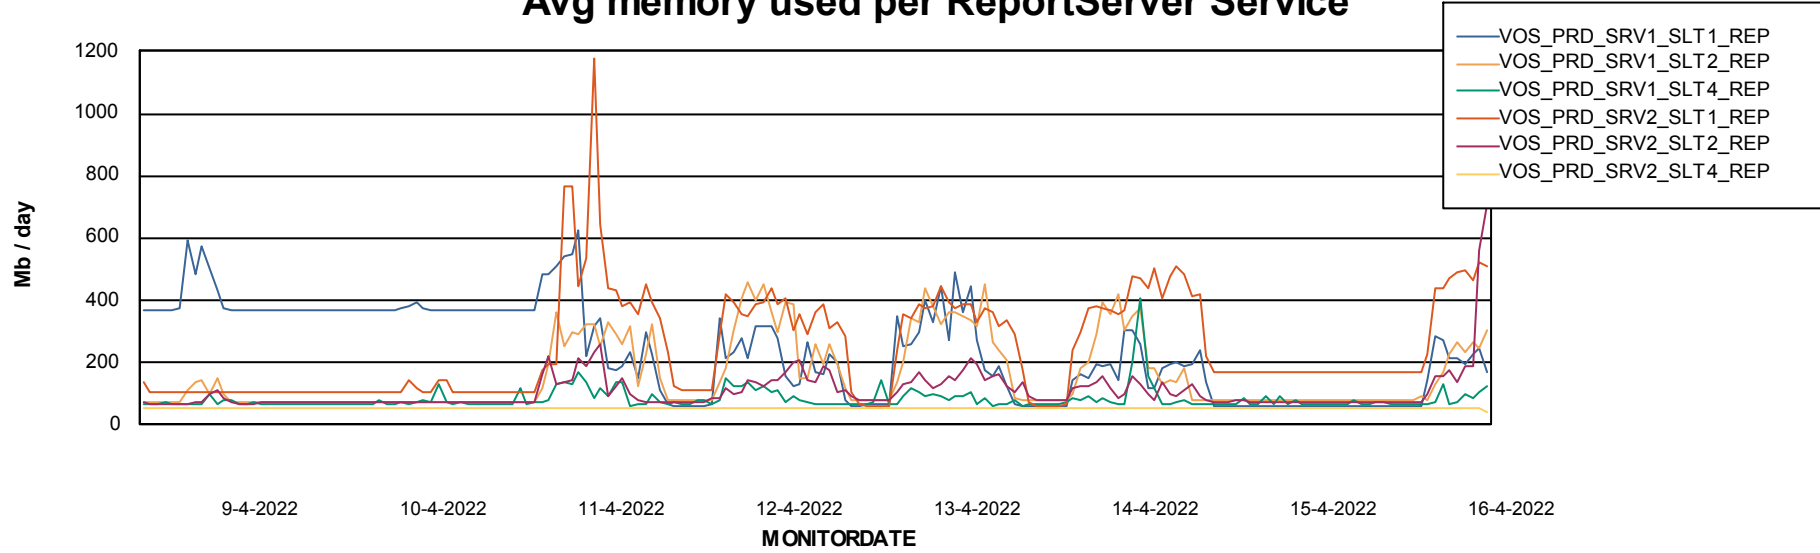

ABSSolute Application ReportServer Services

Avg memory used per ReportServer Service