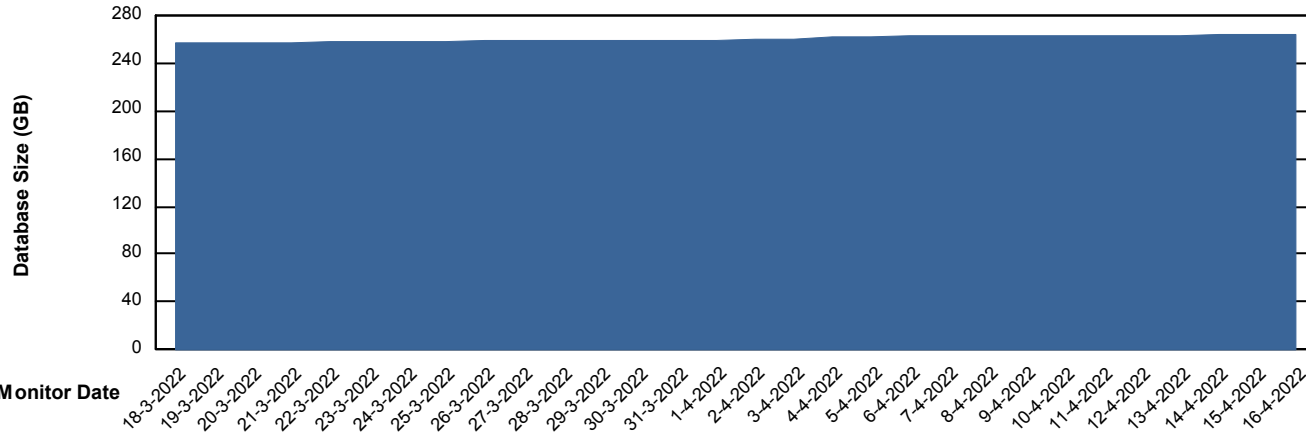

DATABASE SIZE STKDB_Production

Database growth over last month