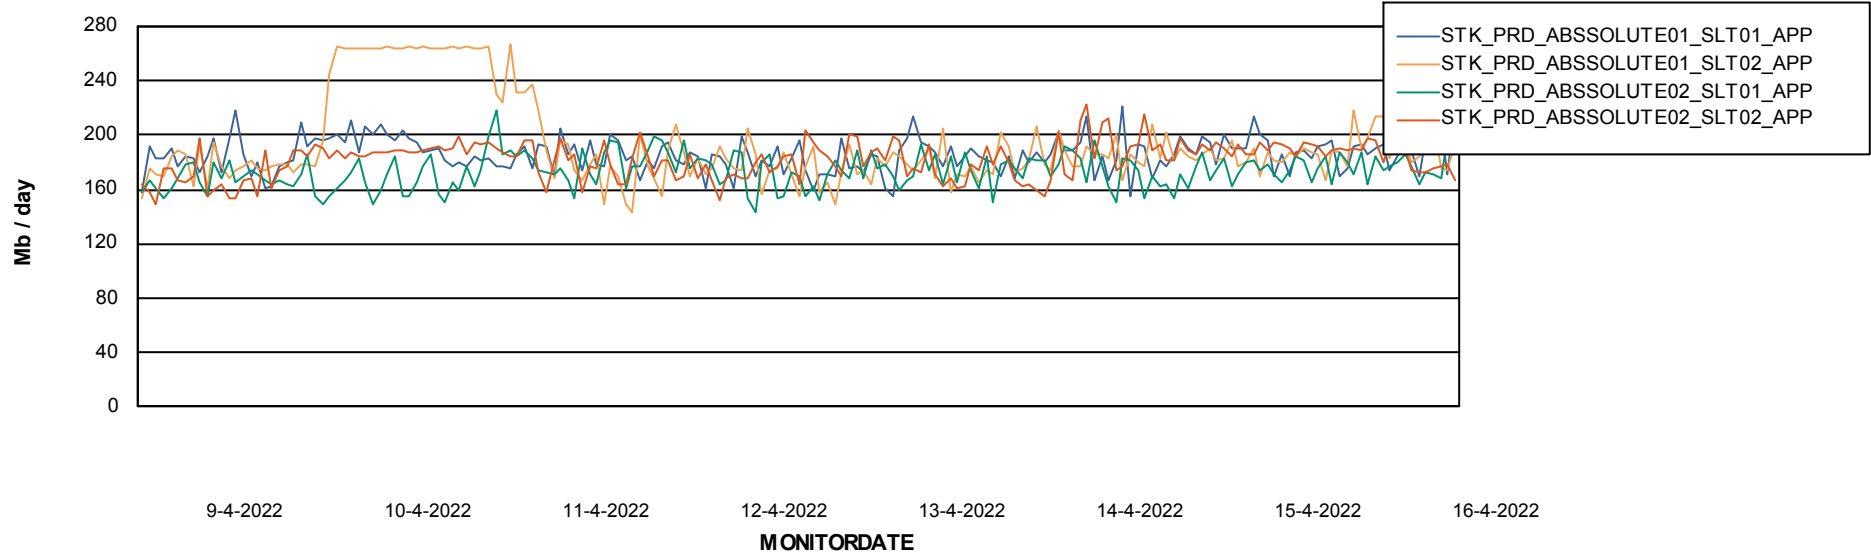

ABSSolute Application Server Services

Avg memory used per ABS Server Service