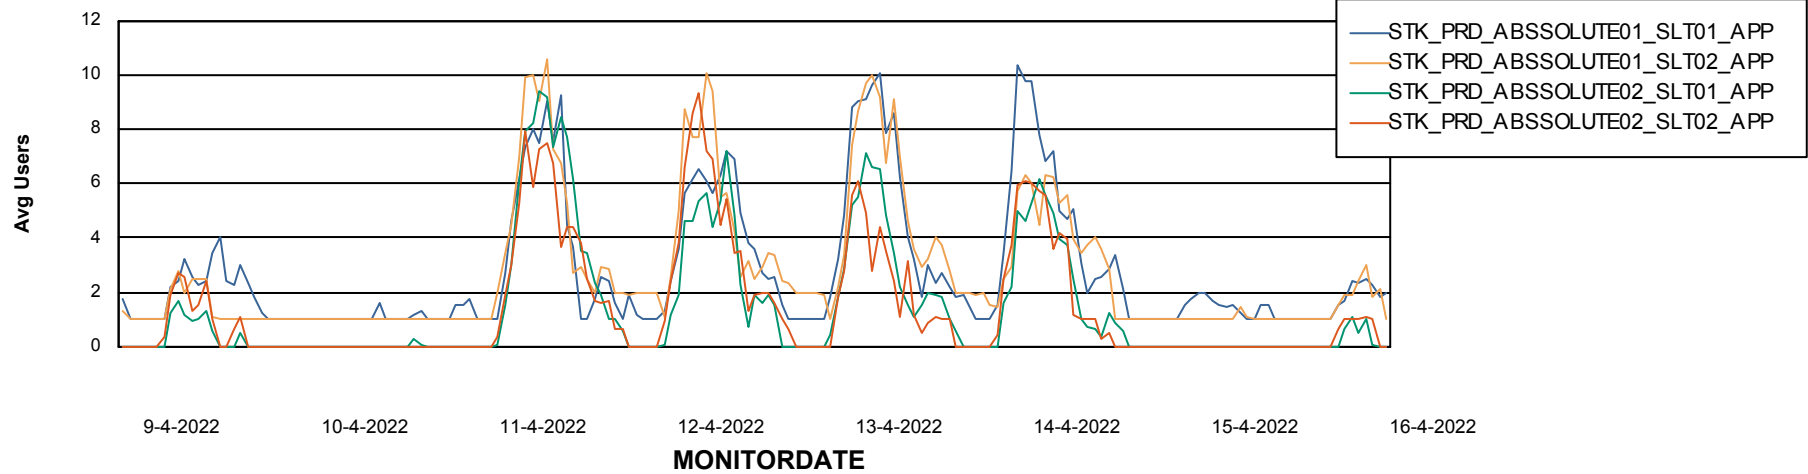

Avg users per day per ABS server