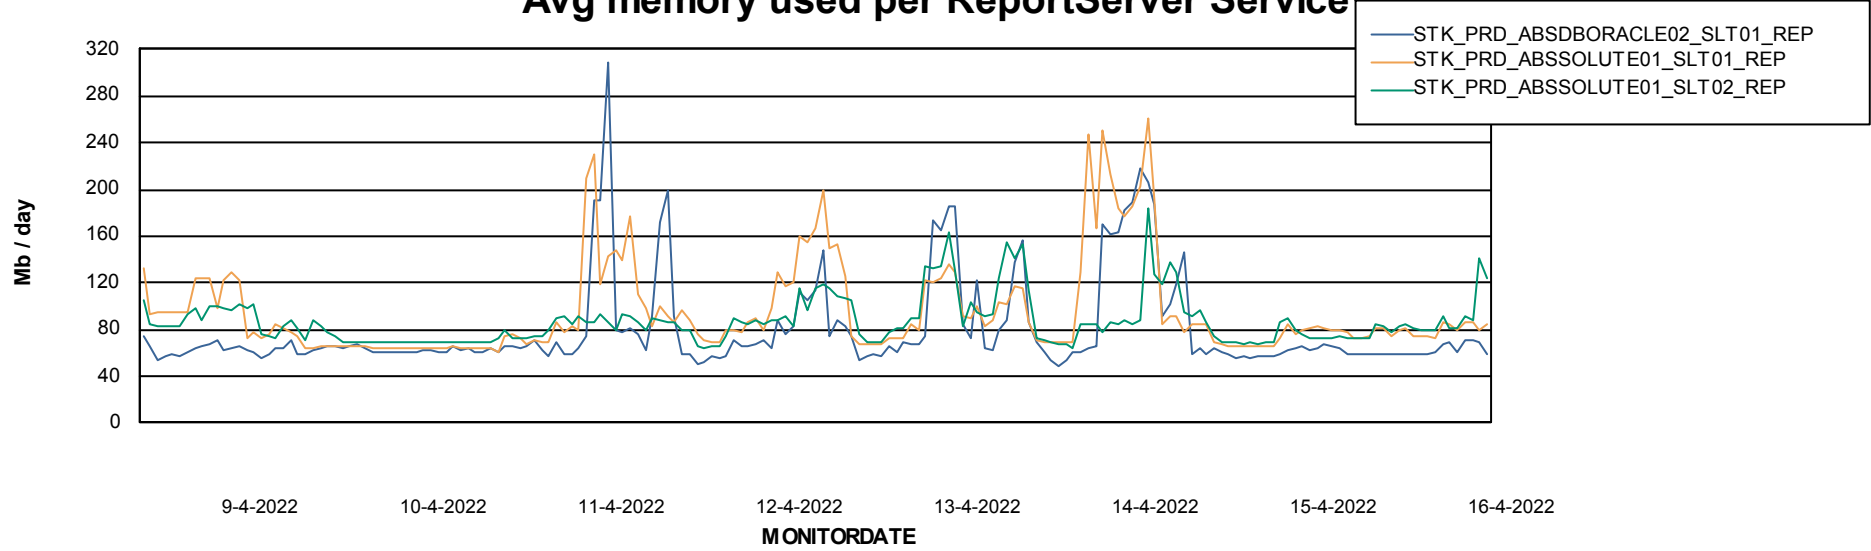

Avg memory used per ABS Server Service

Avg users per day per ABS server

Weekly SLA Customer Report

Customer STK_Production
Database ID 82

ABSSolute Application ReportServer Services

Avg memory used per ReportServer Service