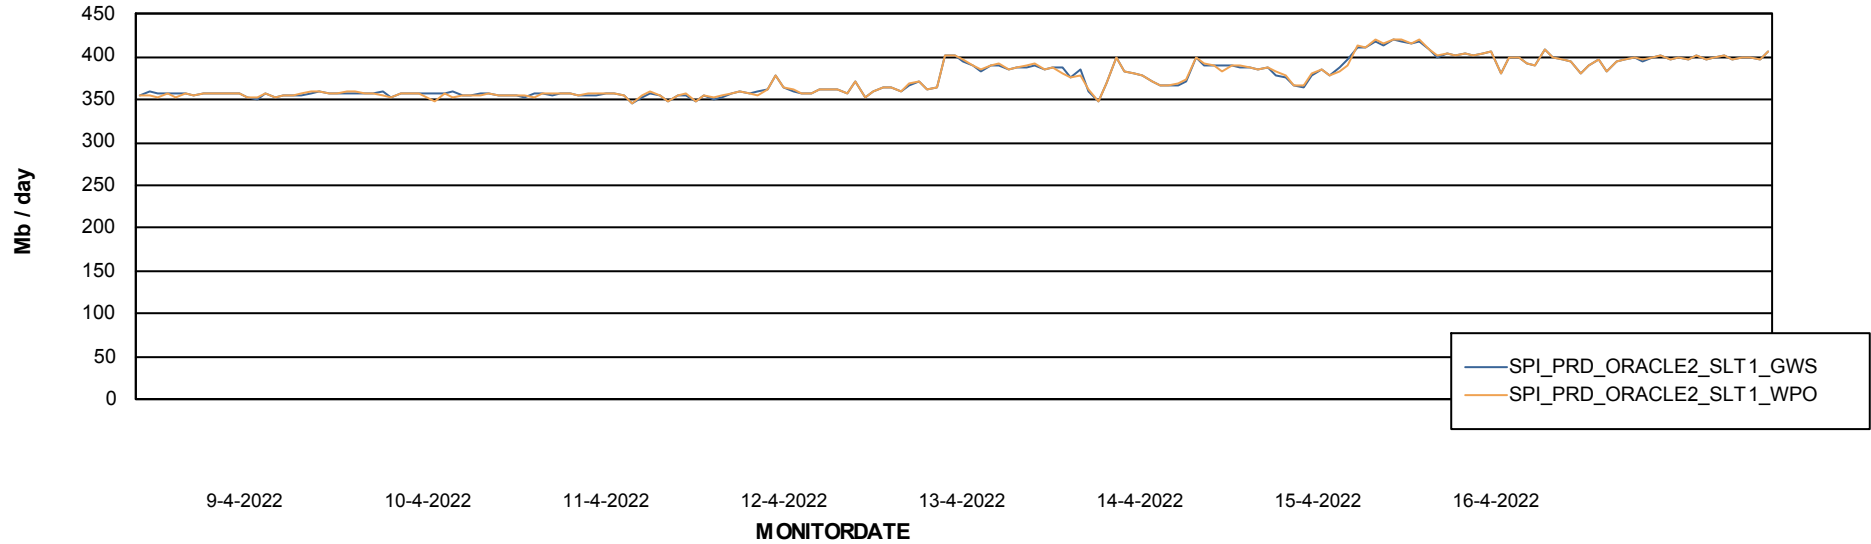

ABSSolute Web Component Services

Avg memory used per ABS Web component