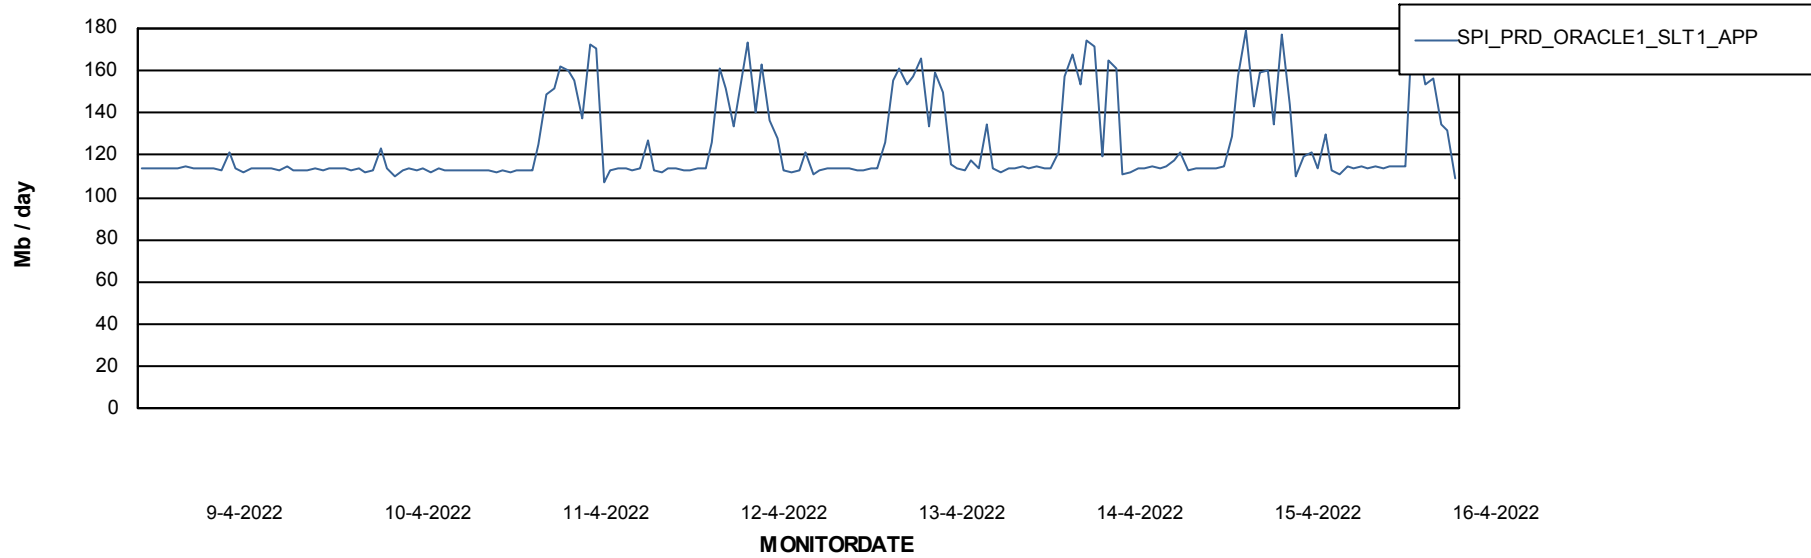

ABSSolute Application Server Services

Avg memory used per ABS Server Service