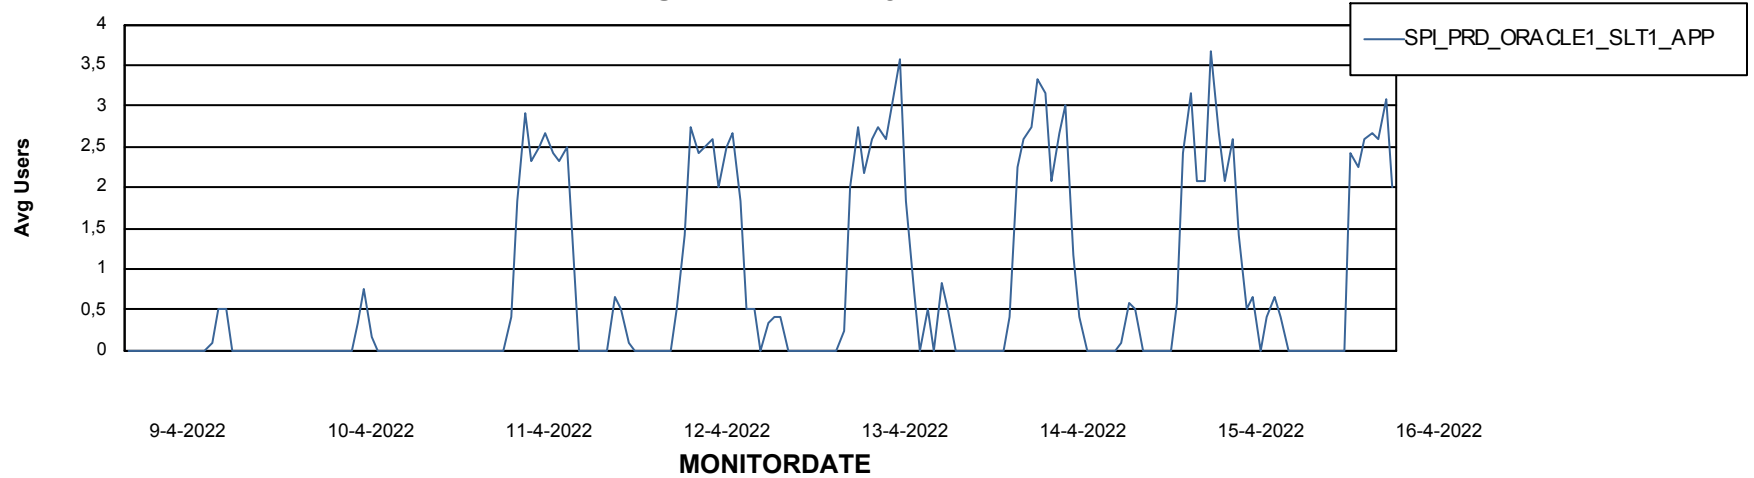

Avg users per day per ABS server