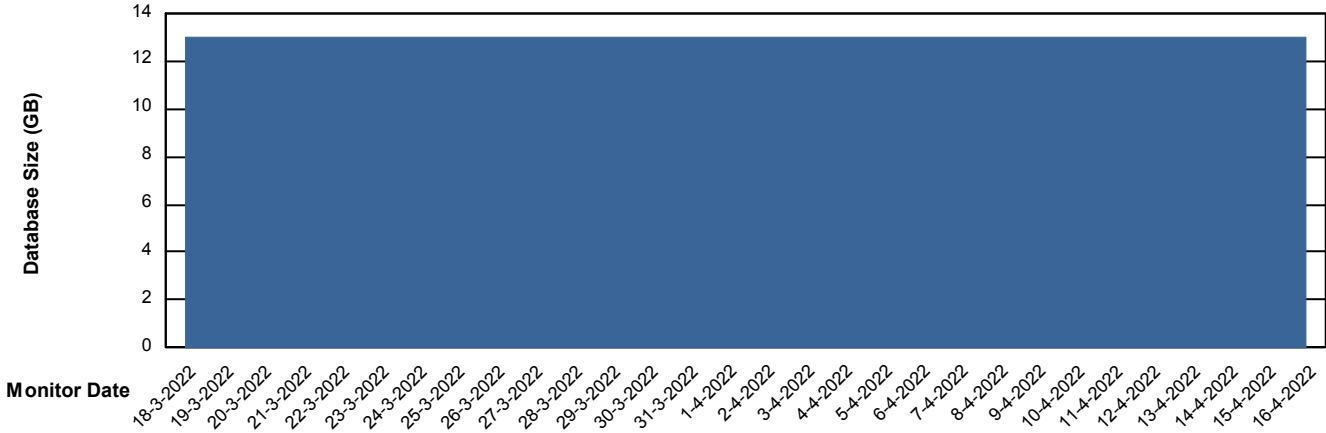

DB Processes Max 500

Weekly SLA Customer Report

Customer SPI_Production
 Database ID 49

DATABASE SIZE SPIDB_Production

Database growth over last month

Database Tablespace SPIDB_Production

Date	Tablespace Name	Filesize (Gb)	Usedsize (Gb)	Percentage free
16-4-2022	ABSDATA	5	2	52
	INDX	8	4	51
15-4-2022	ABSDATA	5	2	52
	INDX	8	4	51
14-4-2022	ABSDATA	5	2	52
	INDX	8	4	51
13-4-2022	ABSDATA	5	2	52
	INDX	8	4	51
12-4-2022	ABSDATA	5	2	52
	INDX	8	4	51
11-4-2022	ABSDATA	5	2	52
	INDX	8	4	51
10-4-2022	ABSDATA	5	2	52
	INDX	8	4	51