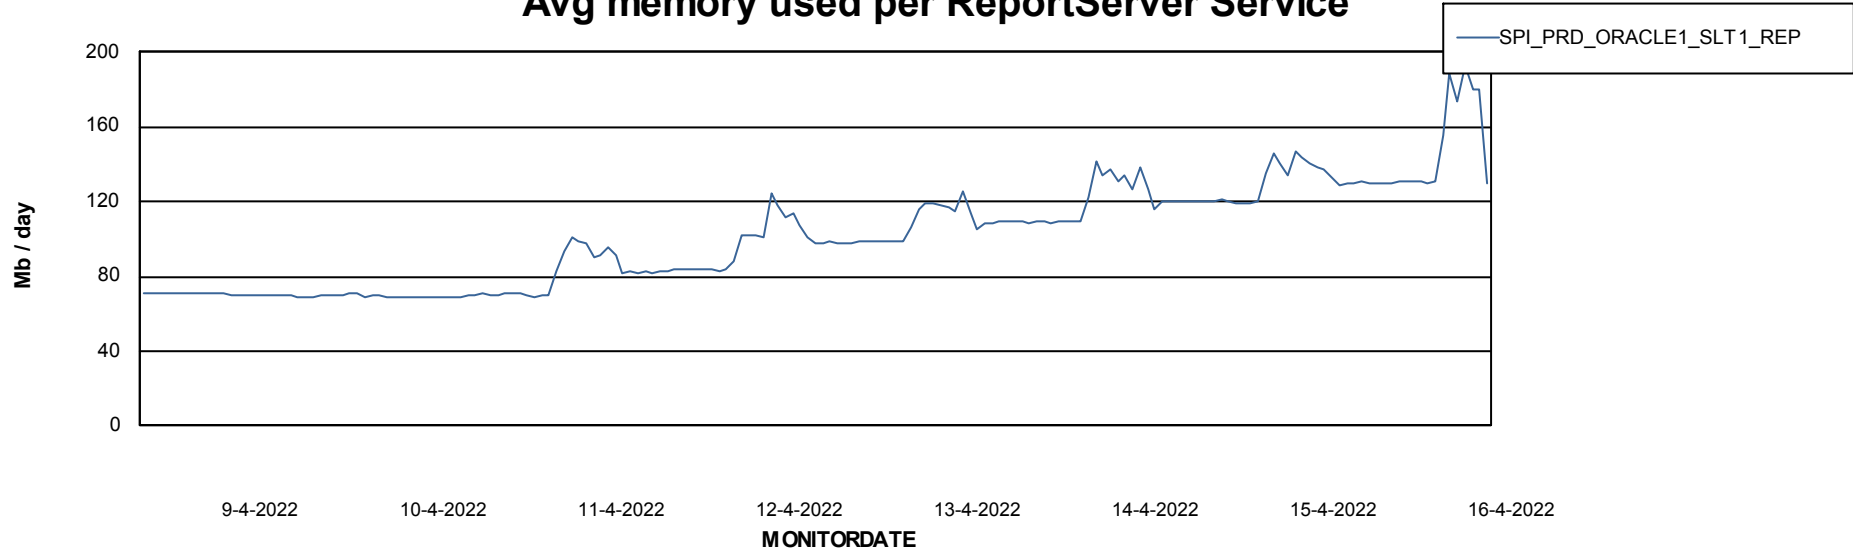

Avg memory used per ABS Server Service

Avg users per day per ABS server

Weekly SLA Customer Report

Customer SPI_Production
Database ID 49

ABSSolute Application ReportServer Services

Avg memory used per ReportServer Service