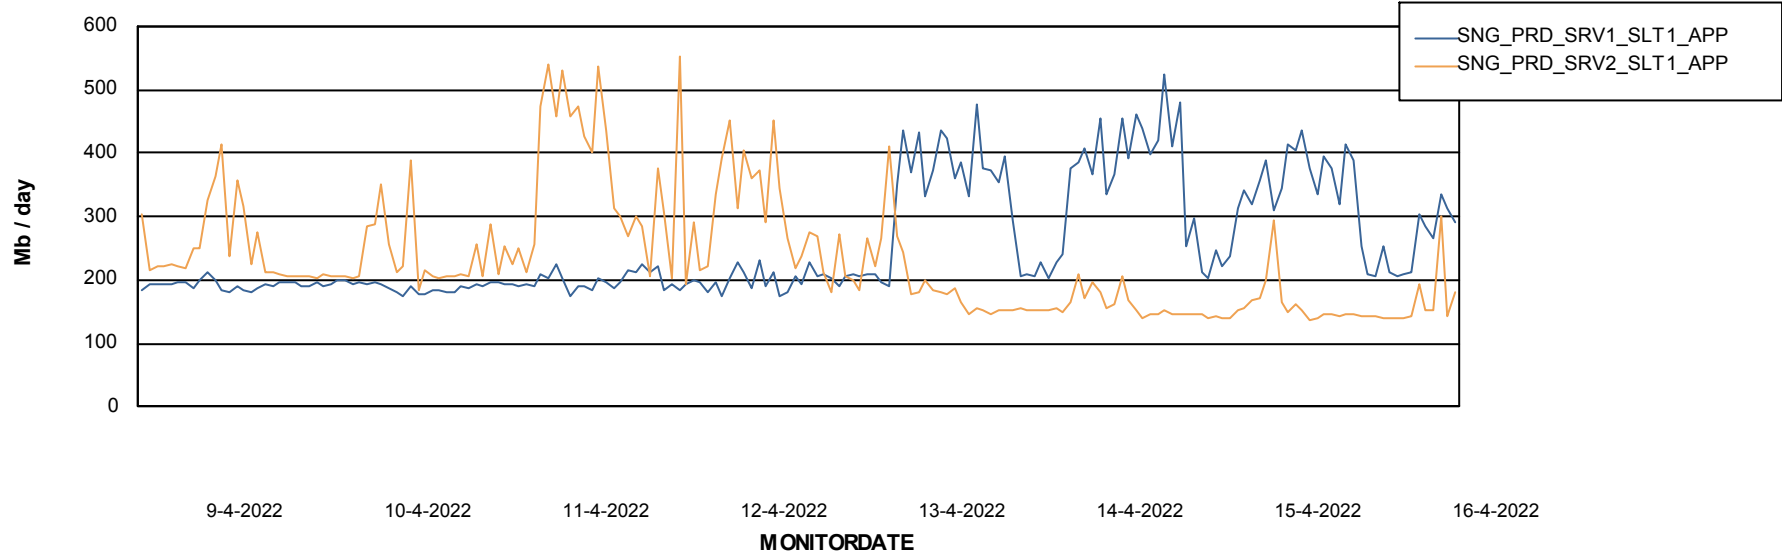

Database Performance SNG_PRD_ORACLE1

Weekly SLA Customer Report

Customer SNG_Production
 Database ID 70

DATABASE SIZE SNG_PRD_ORACLE1

Database growth over last month

Database Tablespace SNG_PRD_ORACLE1

Date	Tablespace Name	Filesize (Gb)	Usedsize (Gb)	Percentage free
16-4-2022	ABSDATA	48	33	30
	INDX	110	87	21
15-4-2022	ABSDATA	48	33	30
	INDX	110	87	21
14-4-2022	ABSDATA	48	33	30
	INDX	110	87	21
13-4-2022	ABSDATA	48	33	30
	INDX	110	87	21
12-4-2022	ABSDATA	48	33	30
	INDX	110	87	21
11-4-2022	ABSDATA	48	33	30
	INDX	110	87	21
10-4-2022	ABSDATA	48	33	30
	INDX	110	87	21

Weekly SLA Customer Report

Customer SNG_Production
Database ID 70

ABSSolute Application Server Services

Avg memory used per ABS Server Service

Avg users per day per ABS server

Weekly SLA Customer Report

Customer SNG_Production
Database ID 70