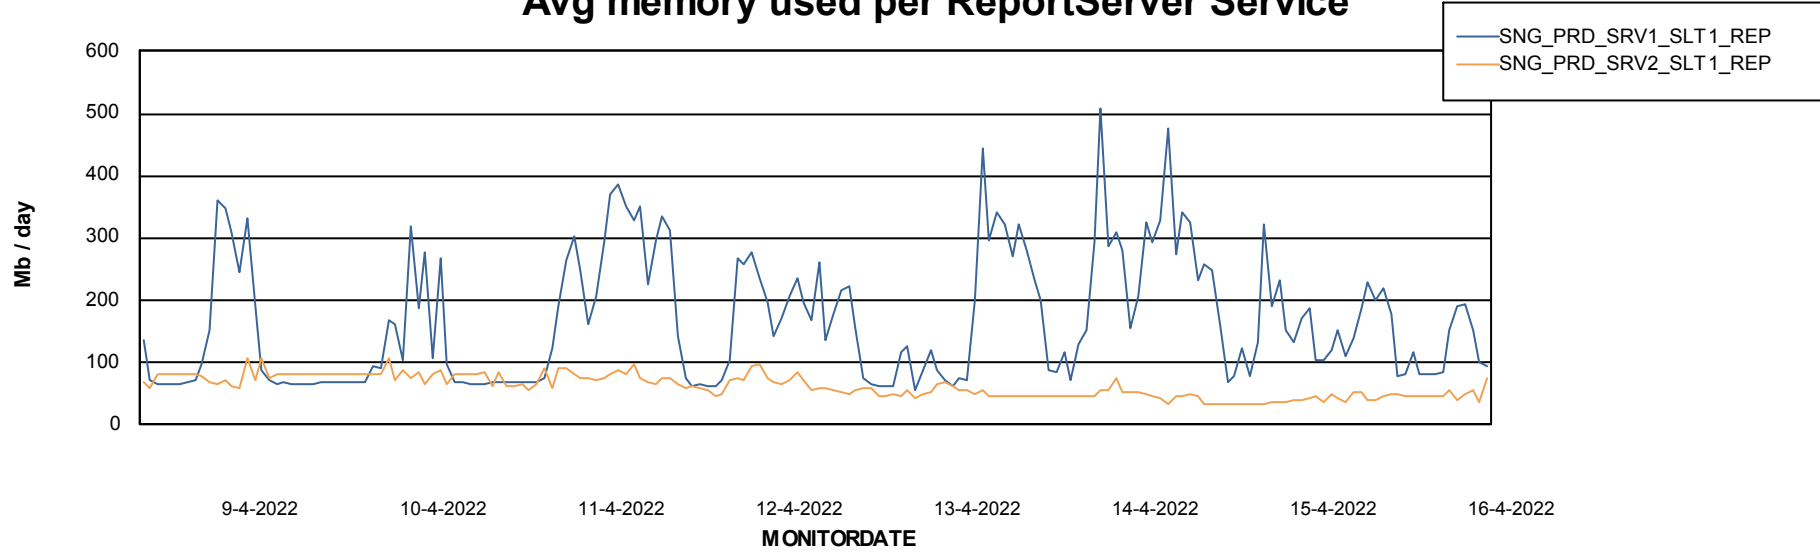

ABSSolute Application ReportServer Services

Avg memory used per ReportServer Service