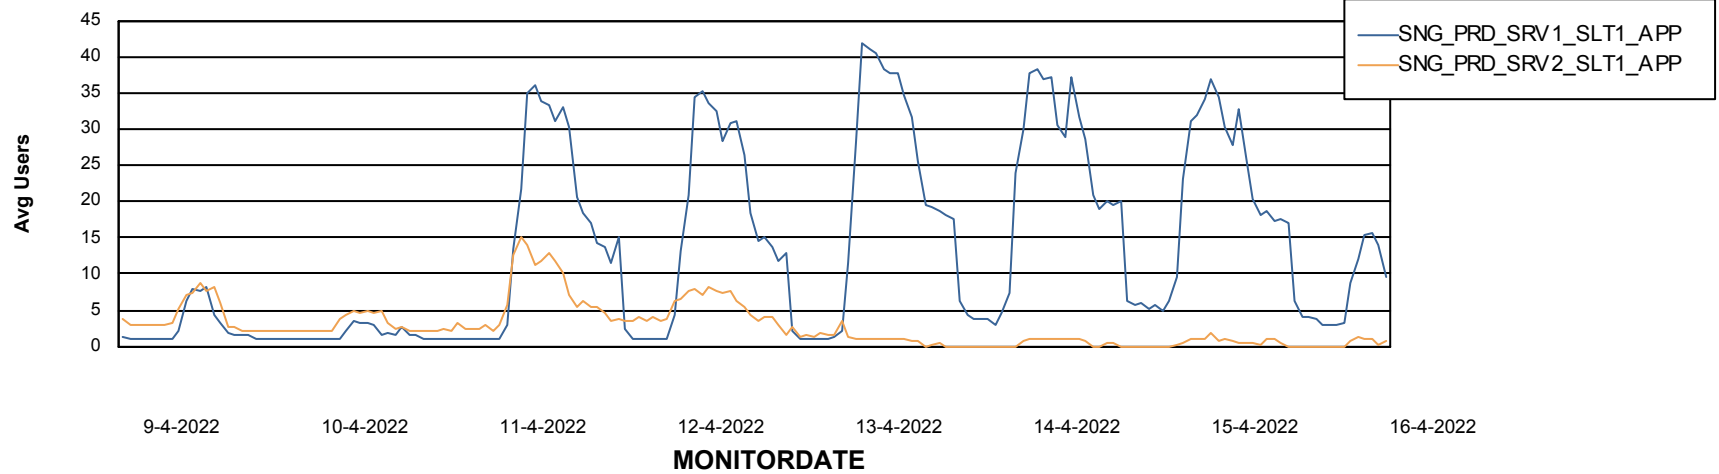

Weekly SLA Customer Report

Customer SNG_Production
Database ID 70

ABSSolute Application Server Services

Avg memory used per ABS Server Service

Avg users per day per ABS server

Weekly SLA Customer Report

Customer SNG_Production
Database ID 70