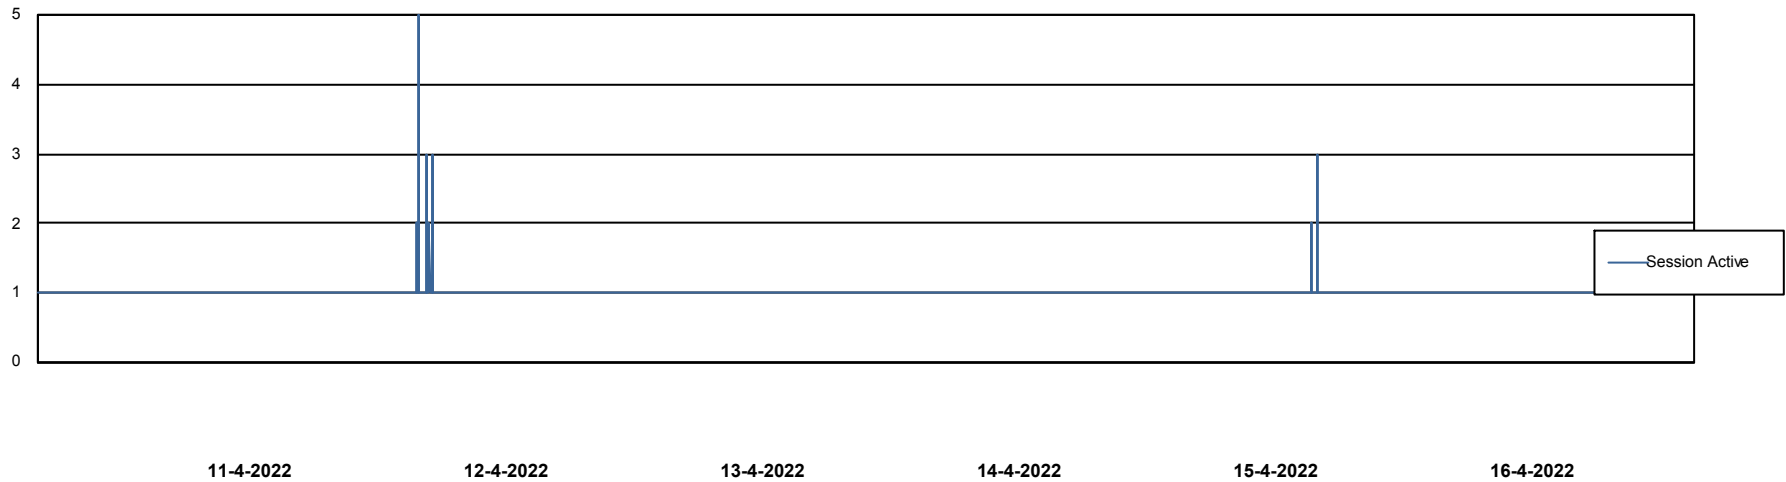

Database Performance RSS_DB_Standby (2020)

DB Processes Max 300
DB Sessions Max 472