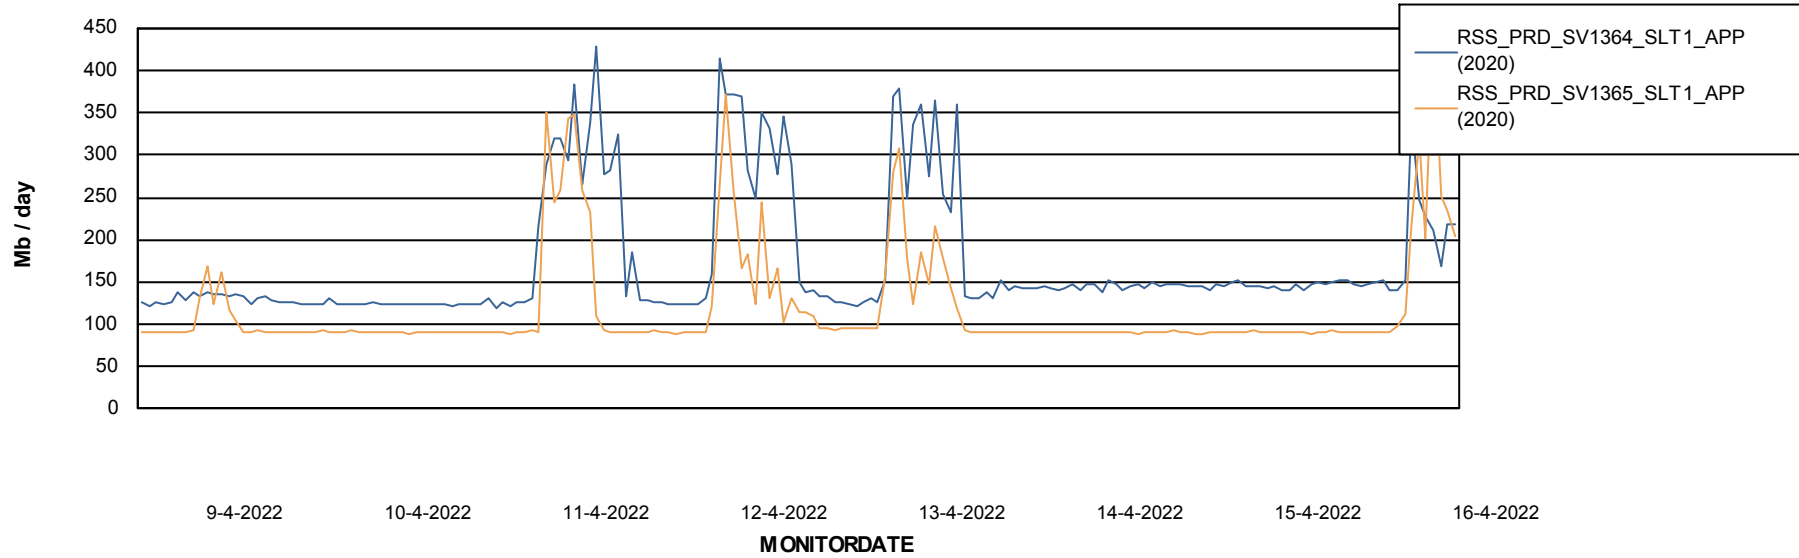

ABSSolute Application Server Services

Avg memory used per ABS Server Service