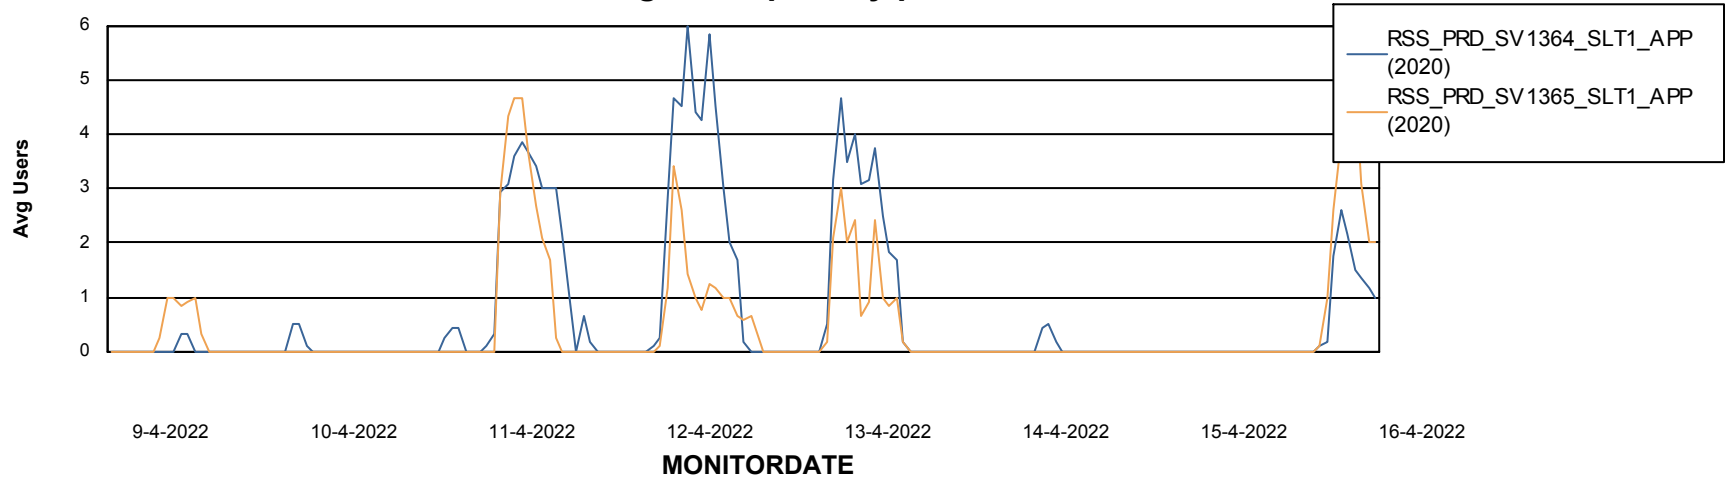

Avg users per day per ABS server