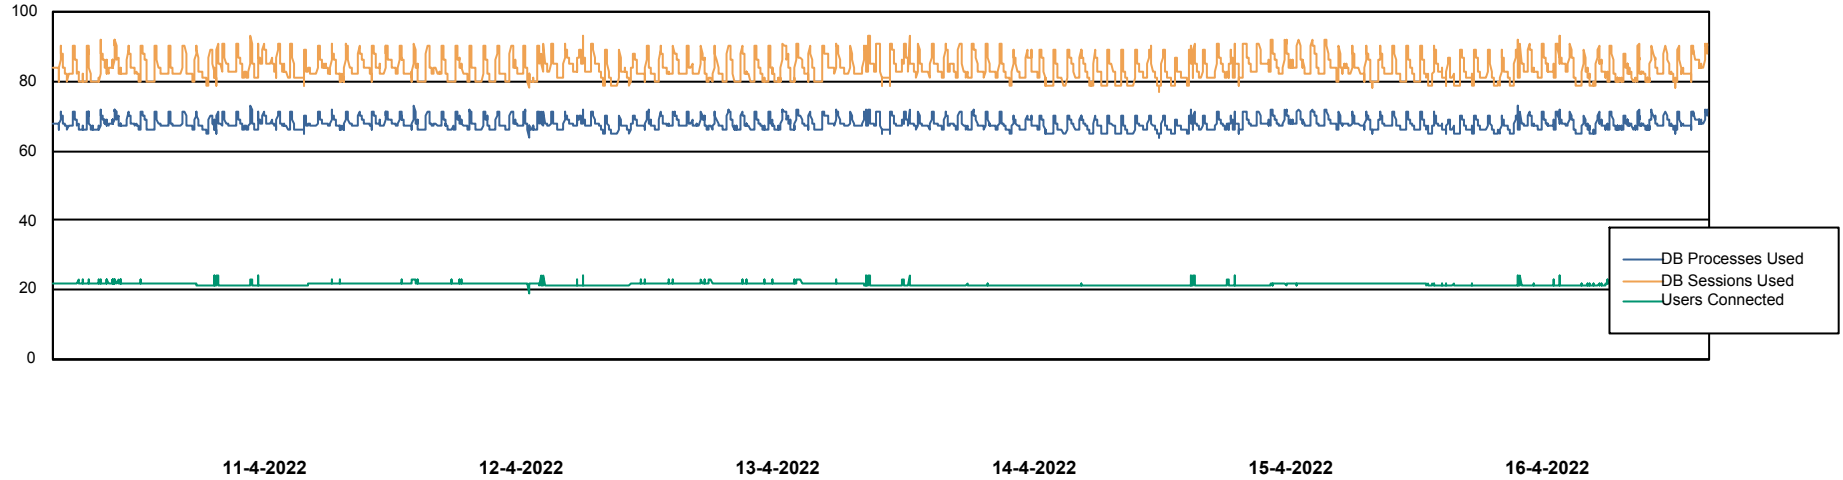

Database Performance RSS_DB_Primary (2020)

DB Processes Max 300
DB Sessions Max 472