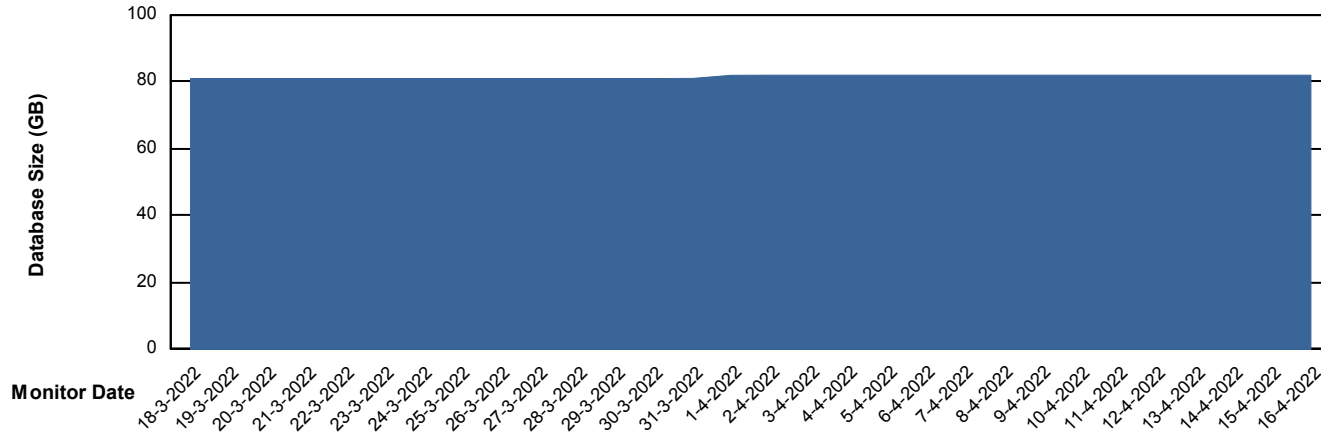

DATABASE SIZE RSS_DB_Primary (2020)

Database growth over last month

Database Tablespace RSS_DB_Primary (2020)

Date	Tablespace Name	Filesize (Gb)	Usedsize (Gb)	Percentage free
16-4-2022	ABSDATA	47	37	21
	INDX	55	43	22
15-4-2022	ABSDATA	47	37	21
	INDX	55	43	22
14-4-2022	ABSDATA	47	37	21
	INDX	55	43	22
13-4-2022	ABSDATA	47	37	21
	INDX	55	43	22
12-4-2022	ABSDATA	47	37	21
	INDX	55	43	22
11-4-2022	ABSDATA	47	37	21
	INDX	55	43	22
10-4-2022	ABSDATA	47	37	21
	INDX	55	42	24