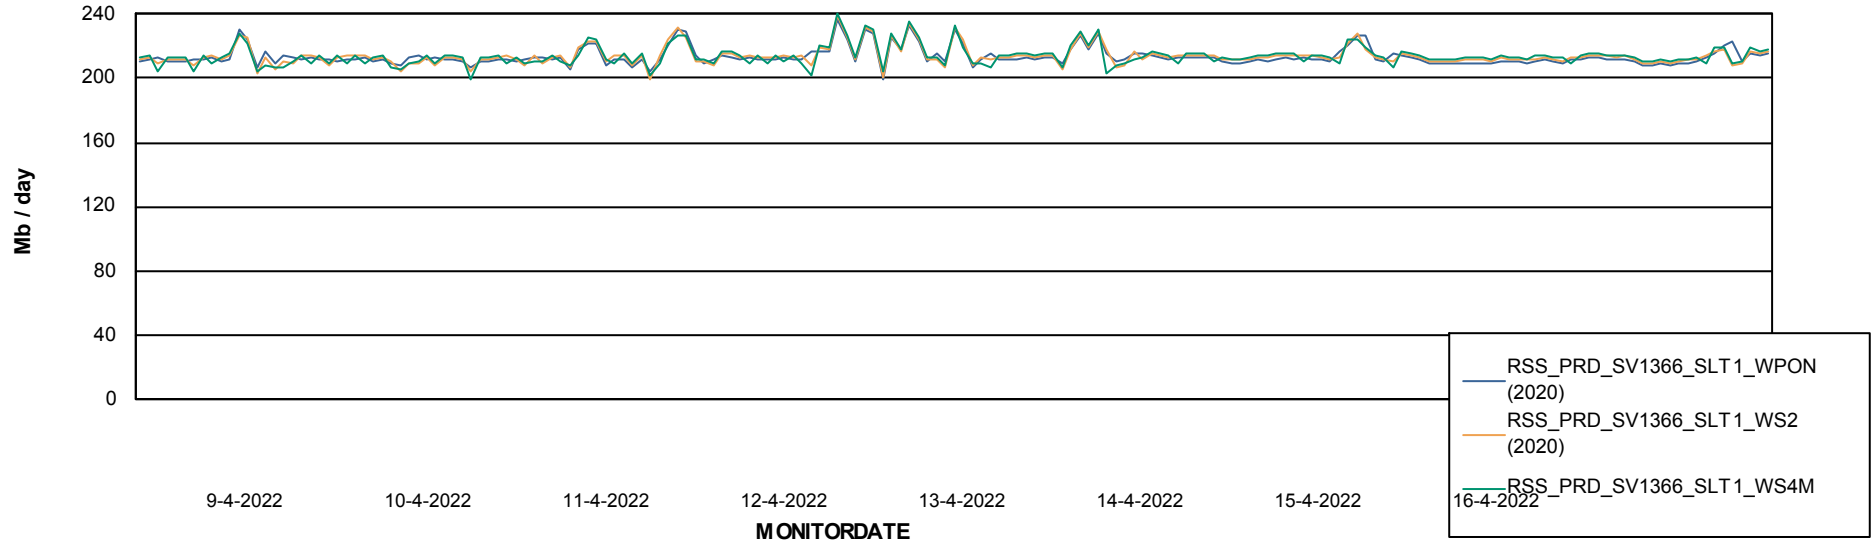

ABSSolute Web Component Services

Avg memory used per ABS Web component