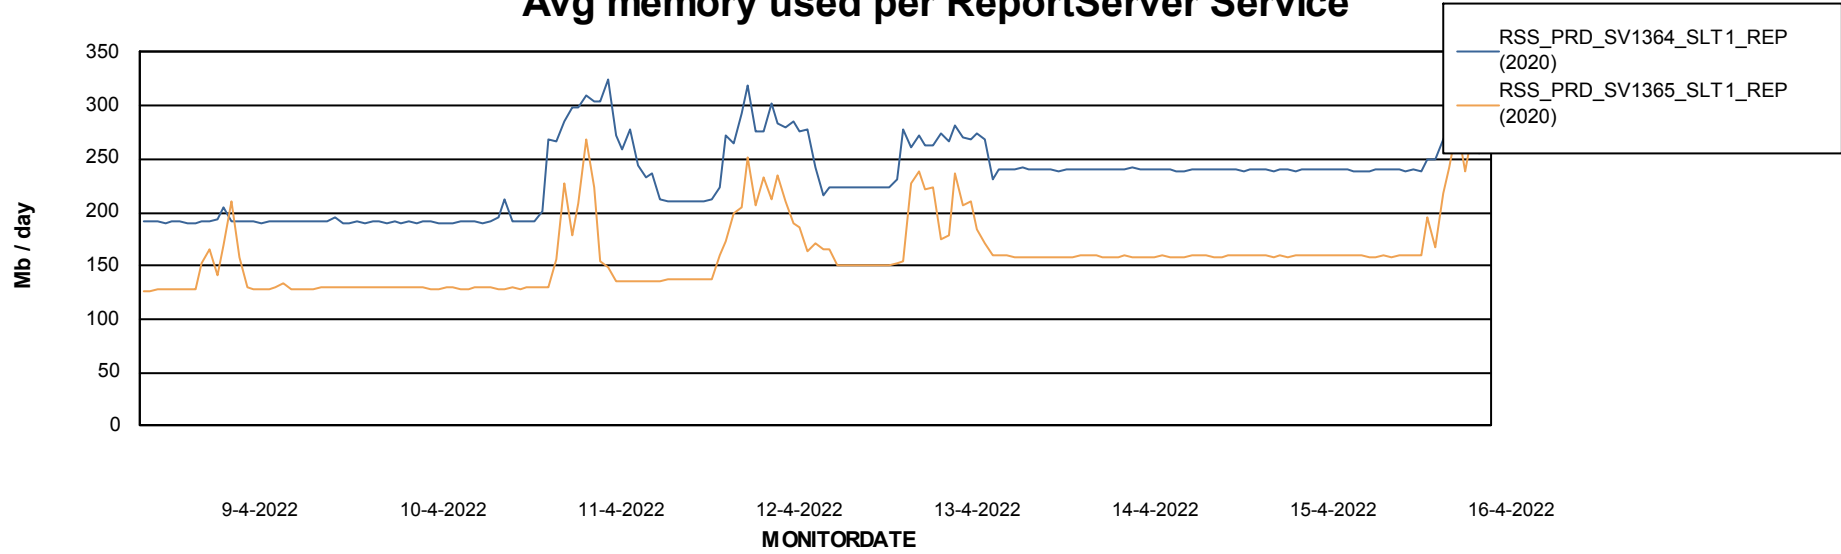

ABSSolute Application ReportServer Services

Avg memory used per ReportServer Service