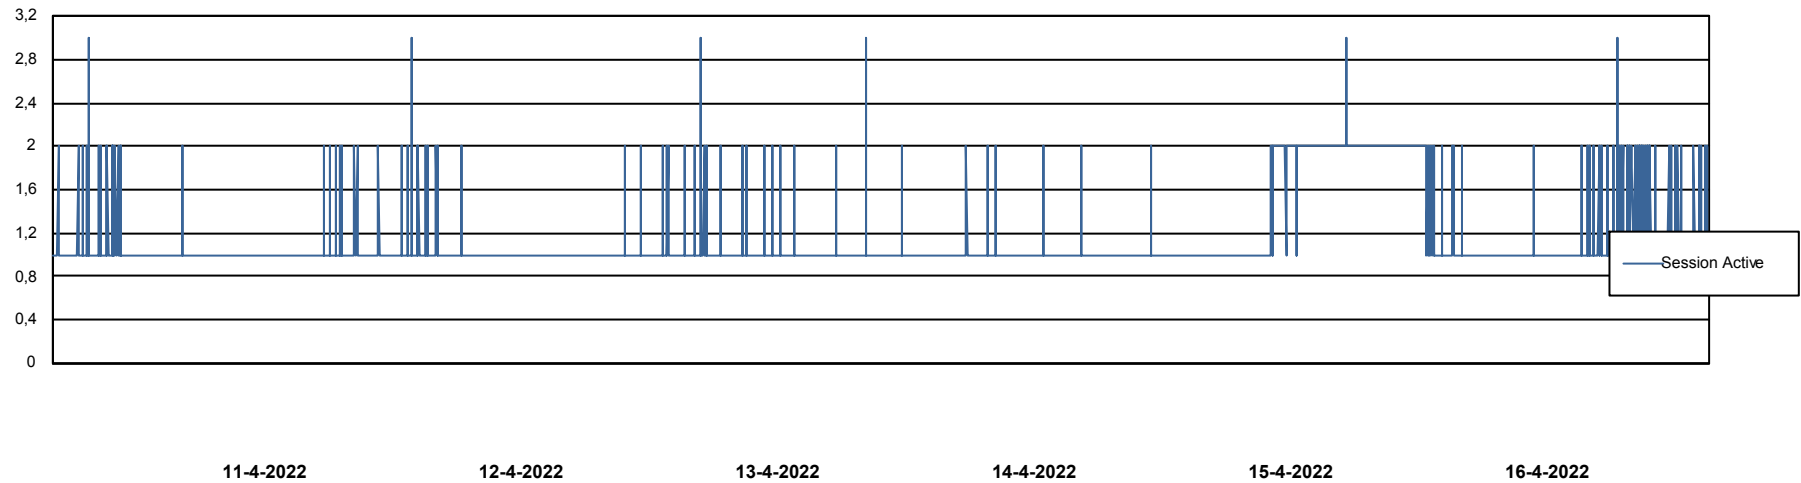

Database Performance RSS_DB_Primary (2020)

DB Processes Max 300
DB Sessions Max 472