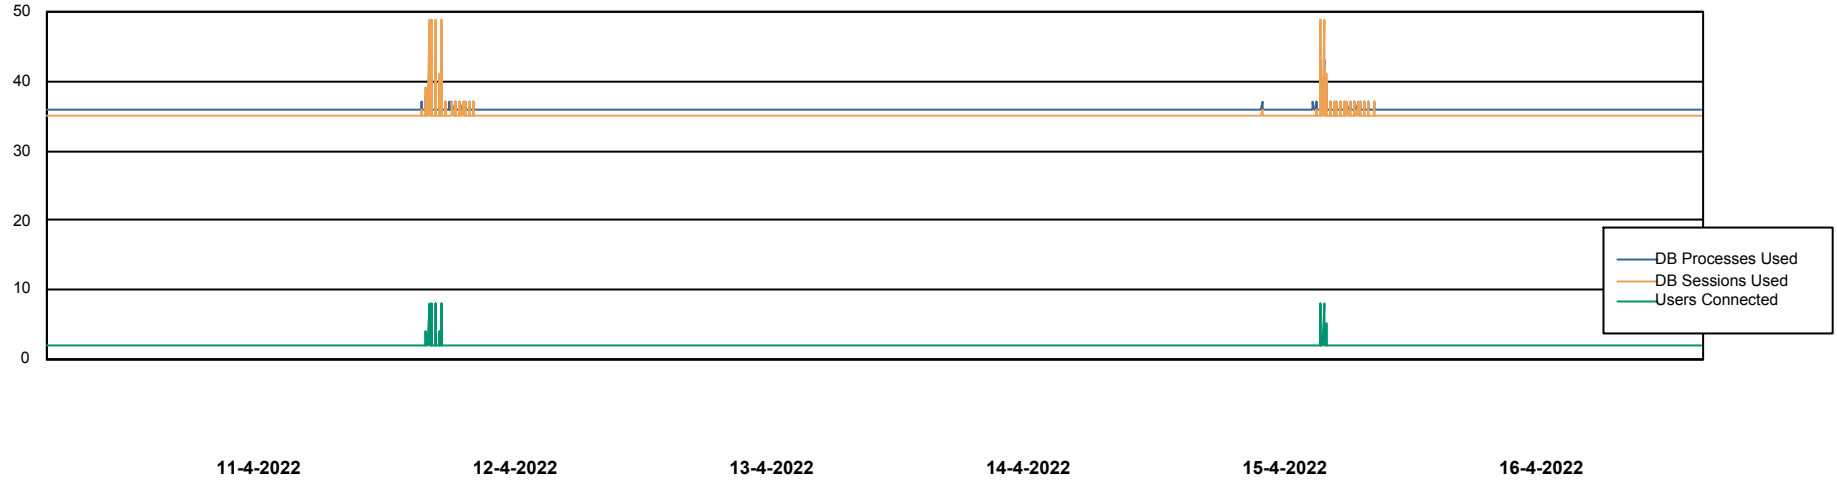

Database Performance RSS_DB_Standby (2020)

DB Processes Max 300
DB Sessions Max 472