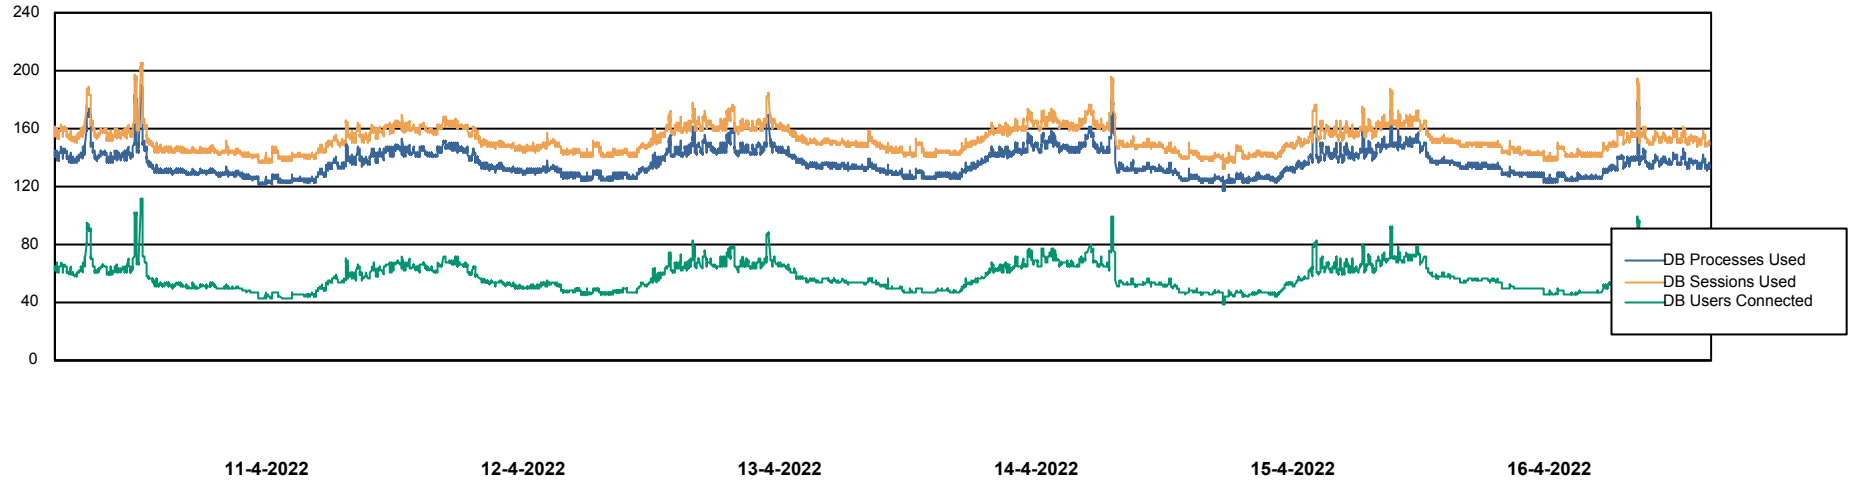

Weekly SLA Customer Report

Customer RFL_Production
Database ID 36

Harddisk Usage RFL_WEB

	Free disk space on C: (%)	Total disk space on C: (Gb)	Used disk space on C: (Gb)
16-4-2022	46	40	22
15-4-2022	46	40	22
14-4-2022	46	40	22
13-4-2022	46	40	22
12-4-2022	46	40	22
11-4-2022	46	40	21
10-4-2022	46	40	21

Weekly SLA Customer Report

Customer RFL_Production
Database ID 36

Database Performance RFLDB_Production

Weekly SLA Customer Report

Customer RFL_Production
Database ID 36

Database Performance RFLDB_Standby

DB Processes Max 1,000