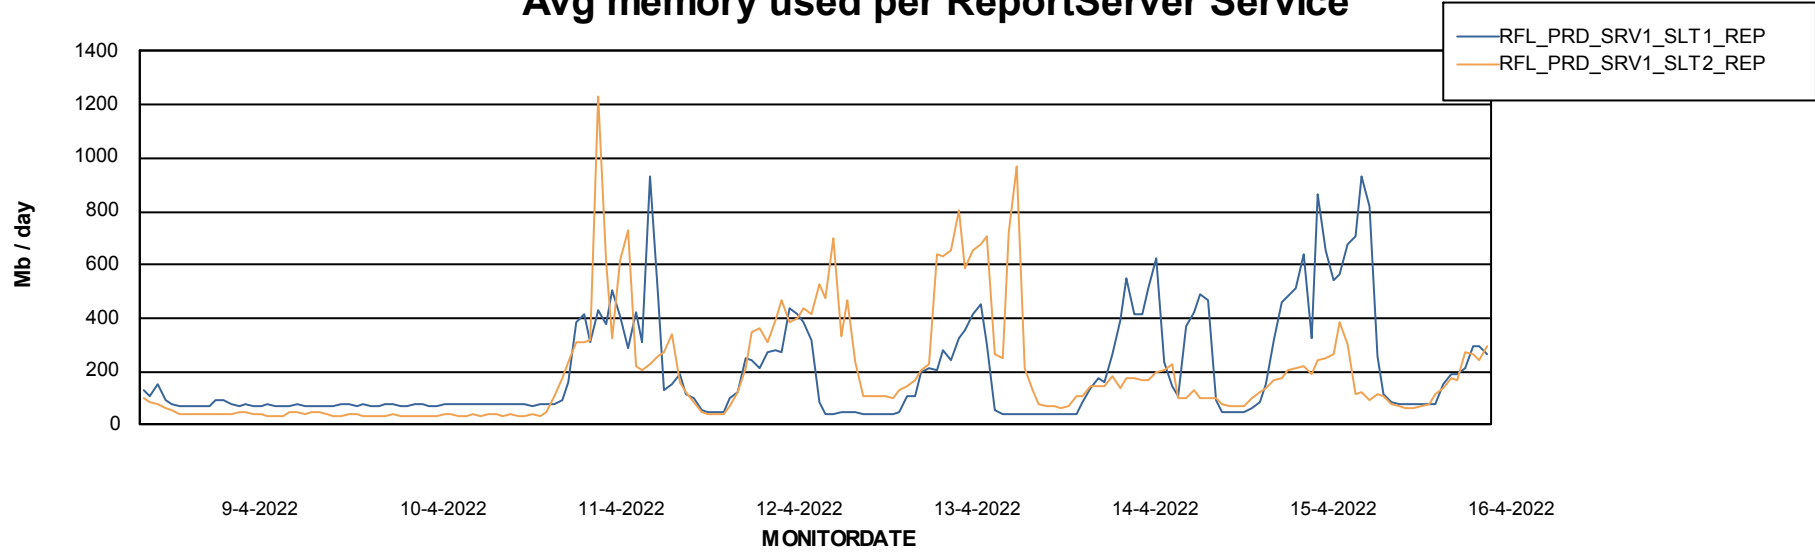

ABSSolute Application ReportServer Services

Avg memory used per ReportServer Service