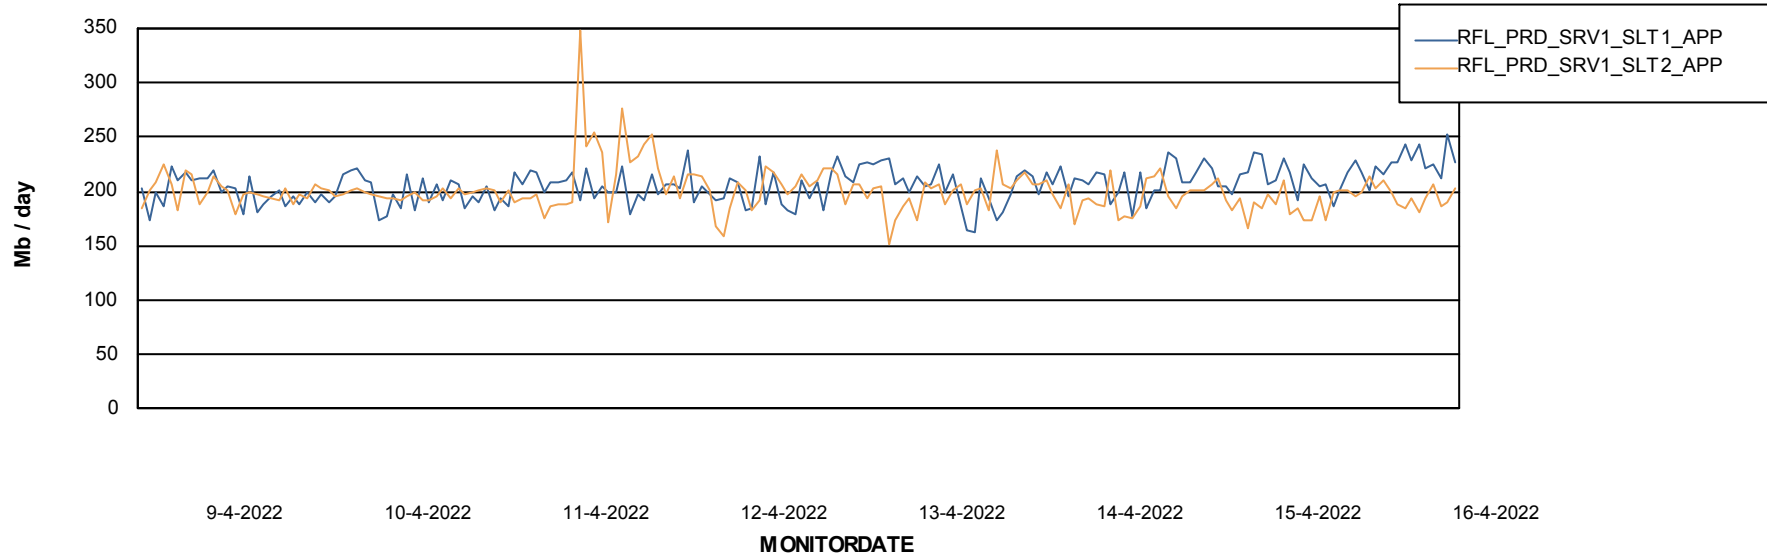

Weekly SLA Customer Report

Customer RFL_Production
Database ID 36

Database Performance RFLDB_Production

Weekly SLA Customer Report

Customer RFL_Production
Database ID 36

Database Performance RFLDB_Standby

DB Processes Max 1,000

Weekly SLA Customer Report

Customer RFL_Production
 Database ID 36

DATABASE SIZE RFLDB_Production

Database growth over last month

Database Tablespace RFLDB_Production

Date	Tablespace Name	Filesize (Gb)	Usedsize (Gb)	Percentage free
16-4-2022	ABSDATA	90	67	26
	INDX	208	169	19
15-4-2022	ABSDATA	90	67	26
	INDX	208	169	19
14-4-2022	ABSDATA	90	67	26
	INDX	208	168	19
13-4-2022	ABSDATA	90	67	26
	INDX	208	168	19
12-4-2022	ABSDATA	90	67	26
	INDX	208	168	19
11-4-2022	ABSDATA	90	66	26
	INDX	200	168	16
10-4-2022	ABSDATA	90	66	26
	INDX	200	168	16

Weekly SLA Customer Report

Customer RFL_Production
Database ID 36

ABSSolute Application Server Services

Avg memory used per ABS Server Service

Avg users per day per ABS server

Weekly SLA Customer Report

Customer RFL_Production
Database ID 36