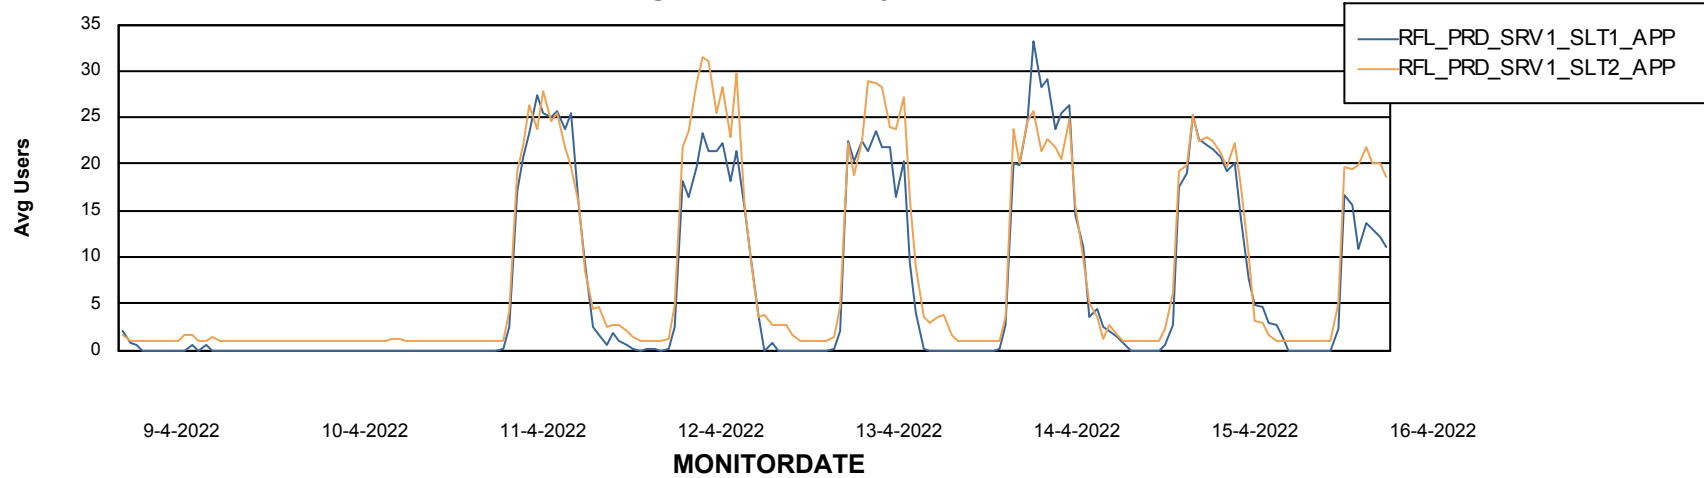

Weekly SLA Customer Report

Customer RFL_Production
Database ID 36

ABSSolute Application Server Services

Avg memory used per ABS Server Service

Avg users per day per ABS server

Weekly SLA Customer Report

Customer RFL_Production
Database ID 36