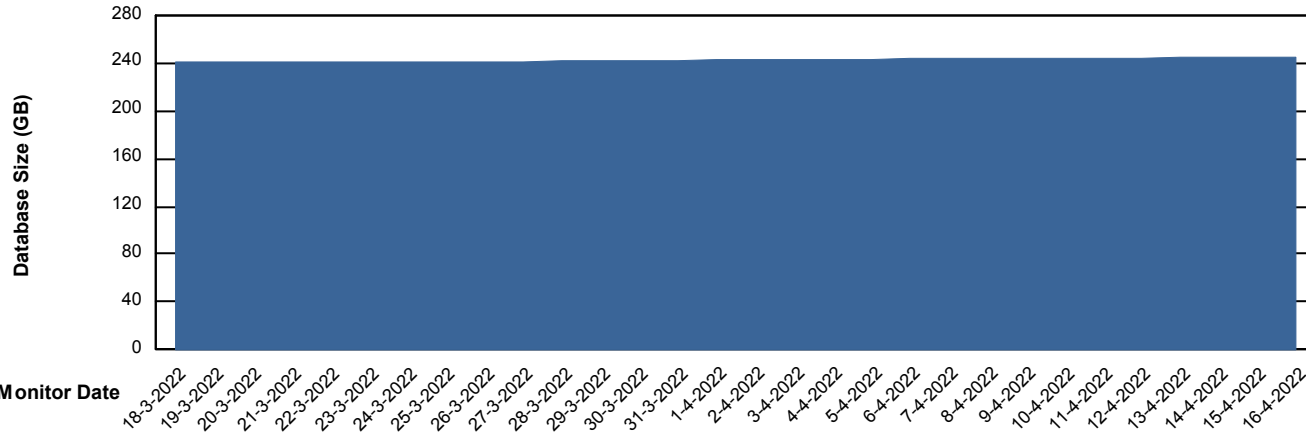

Weekly SLA Customer Report

Customer RFL_Production
Database ID 36

Database Performance RFLDB_Production

Weekly SLA Customer Report

Customer RFL_Production
Database ID 36

Database Performance RFLDB_Standby

DB Processes Max 1,000

Weekly SLA Customer Report

Customer RFL_Production
 Database ID 36

DATABASE SIZE RFLDB_Production

Database growth over last month

Database Tablespace RFLDB_Production

Date	Tablespace Name	Filesize (Gb)	Usedsize (Gb)	Percentage free
16-4-2022	ABSDATA	90	67	26
	INDX	208	169	19
15-4-2022	ABSDATA	90	67	26
	INDX	208	169	19
14-4-2022	ABSDATA	90	67	26
	INDX	208	168	19
13-4-2022	ABSDATA	90	67	26
	INDX	208	168	19
12-4-2022	ABSDATA	90	67	26
	INDX	208	168	19
11-4-2022	ABSDATA	90	66	26
	INDX	200	168	16
10-4-2022	ABSDATA	90	66	26
	INDX	200	168	16