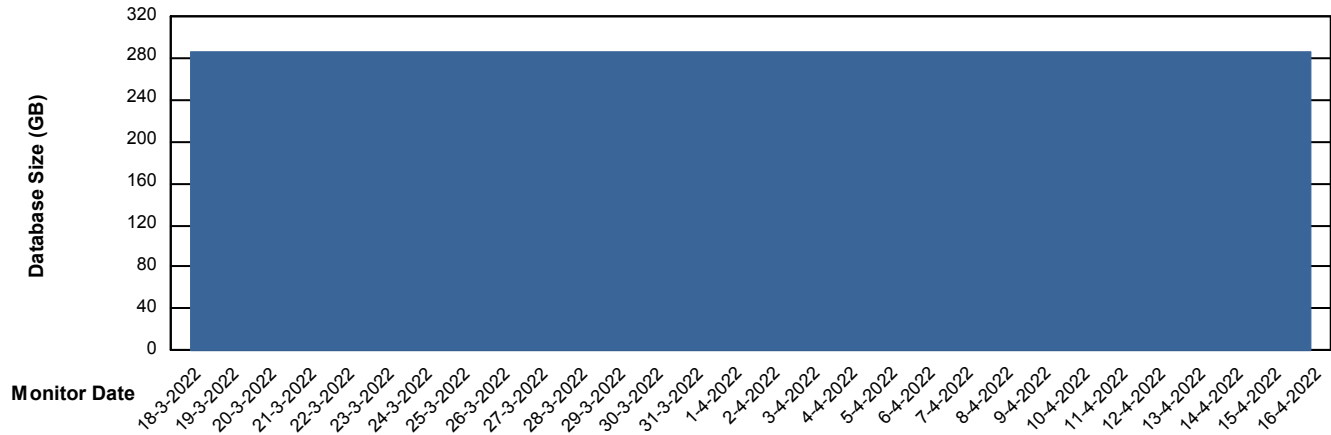

DATABASE SIZE PHSDB_Test

Database growth over last month