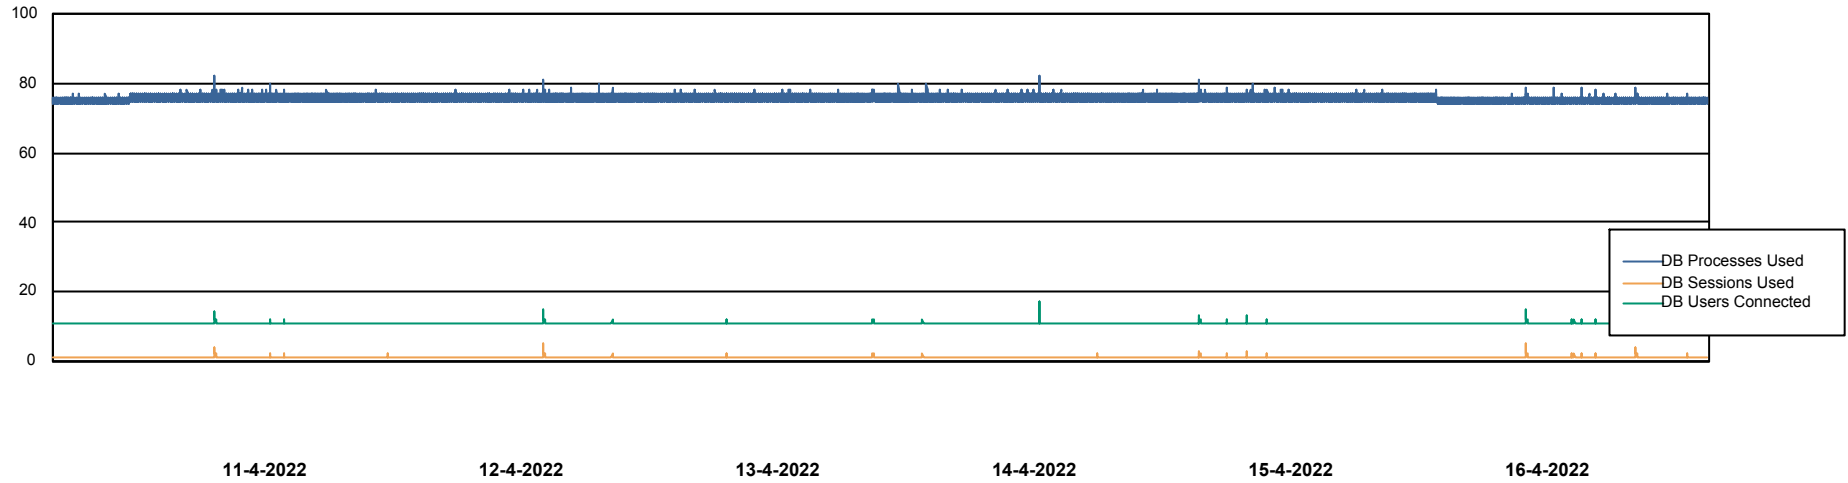

DB Processes Max 1,000

Weekly SLA Customer Report

Customer PHS_Production
Database ID 47

Database Performance PHSDB_Test

DB Processes Max 1,000

Weekly SLA Customer Report

Customer PHS_Production
Database ID 47