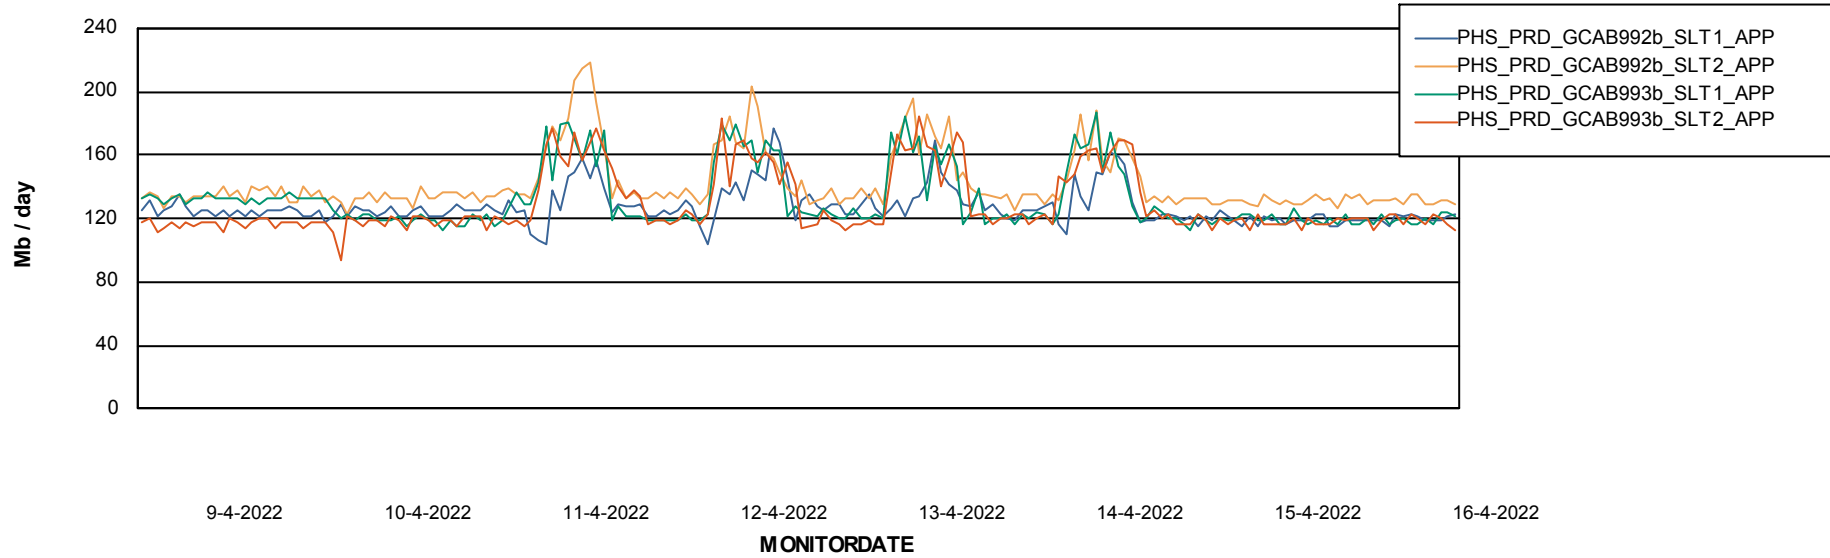

ABSSolute Application Server Services

Avg memory used per ABS Server Service