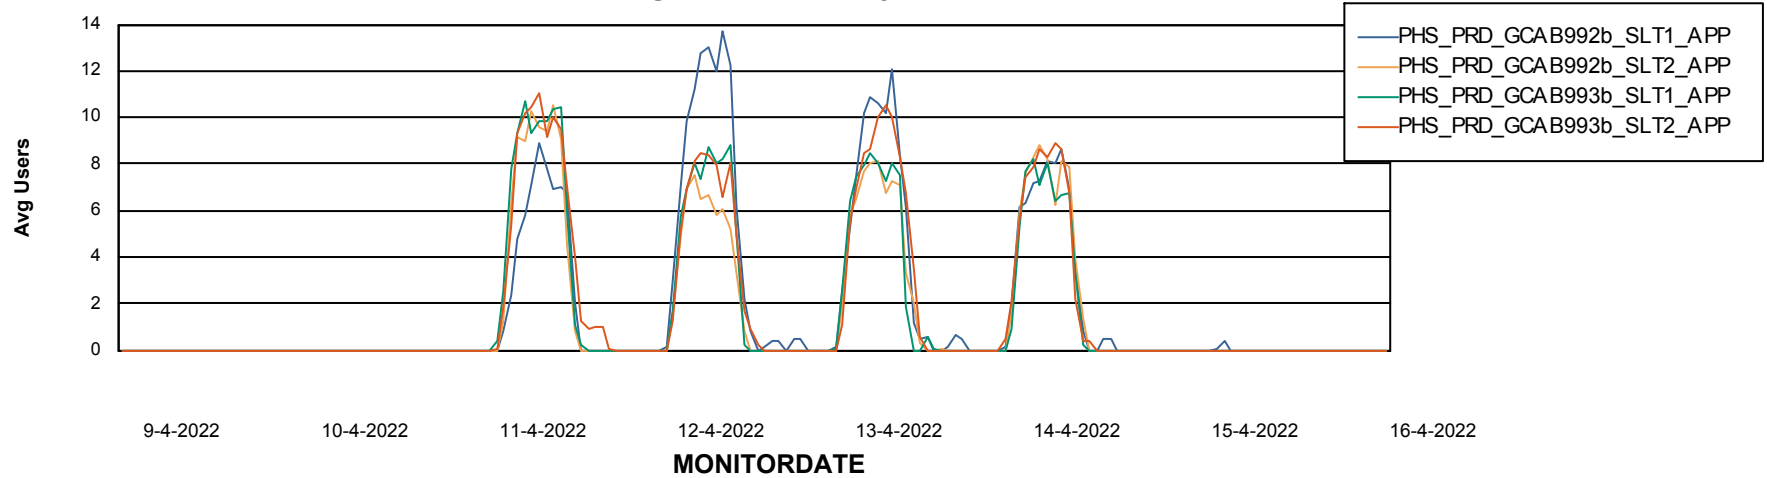

Weekly SLA Customer Report

Customer PHS_Production
Database ID 47

ABSSolute Application Server Services

Avg memory used per ABS Server Service

Avg users per day per ABS server

Weekly SLA Customer Report

Customer PHS_Production
Database ID 47