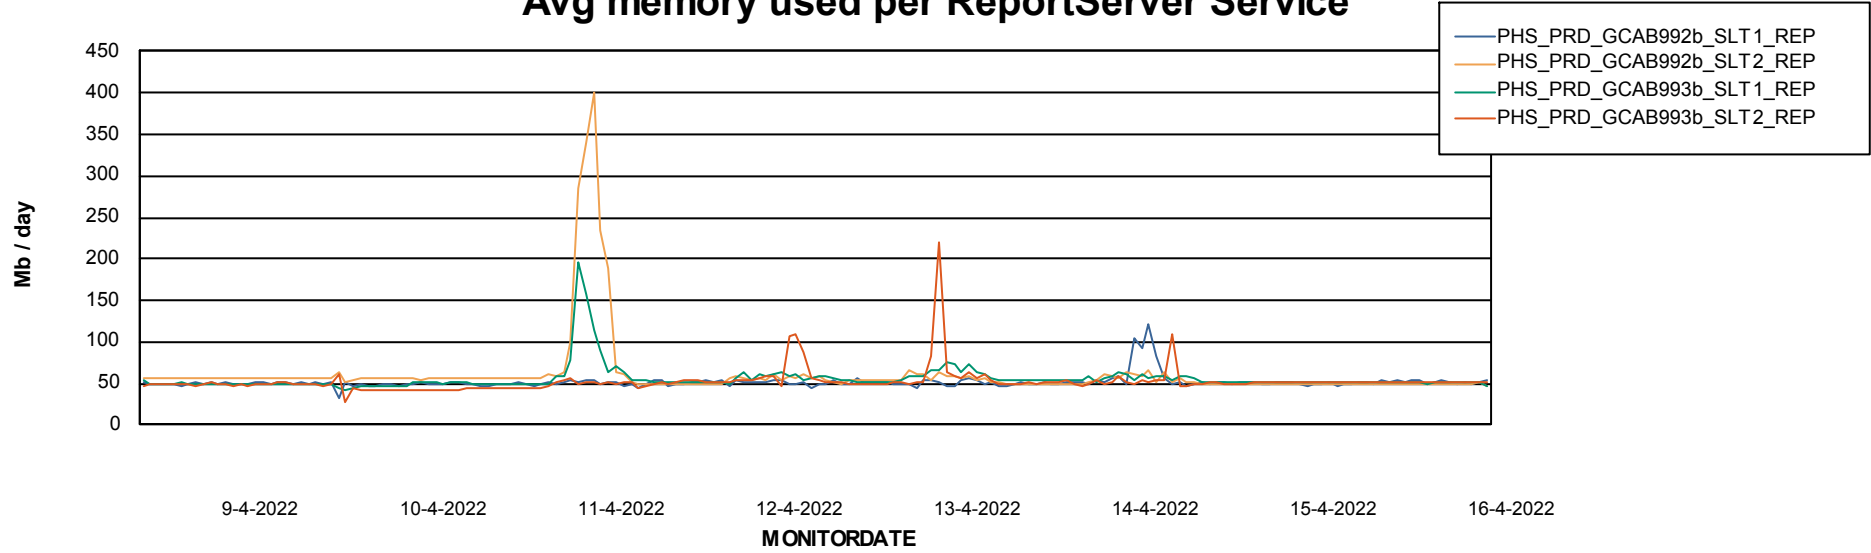

ABSSolute Application ReportServer Services

Avg memory used per ReportServer Service