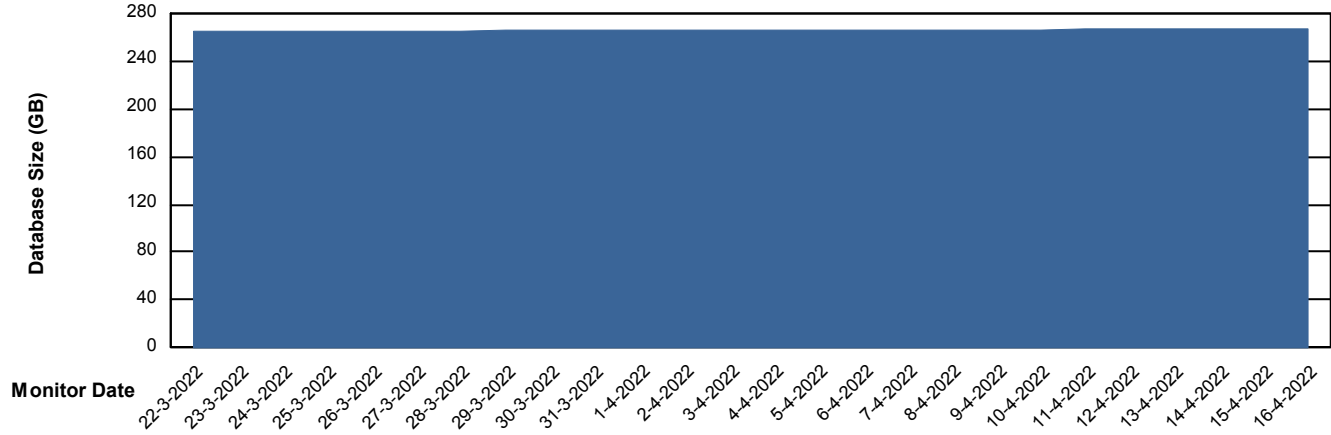

DATABASE SIZE PHSDB_Production

Database growth over last month