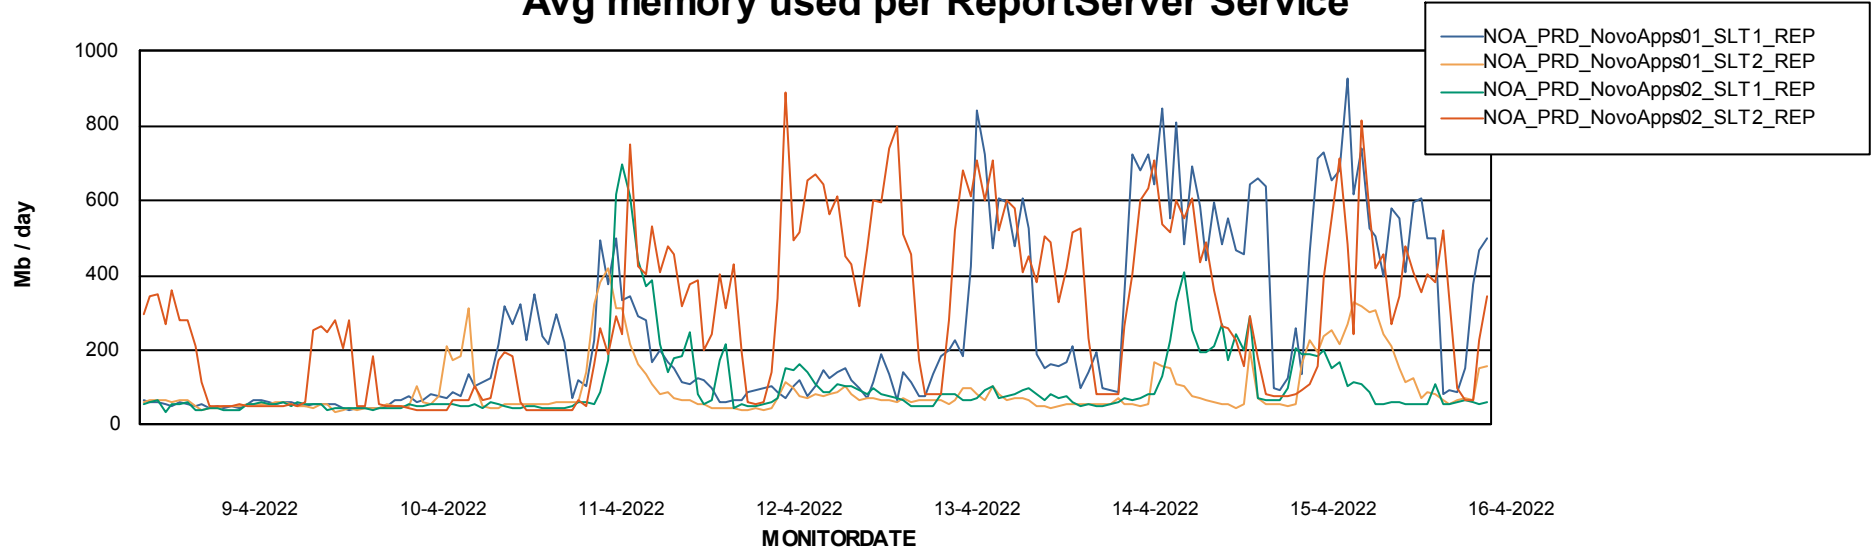

ABSSolute Application ReportServer Services

Avg memory used per ReportServer Service