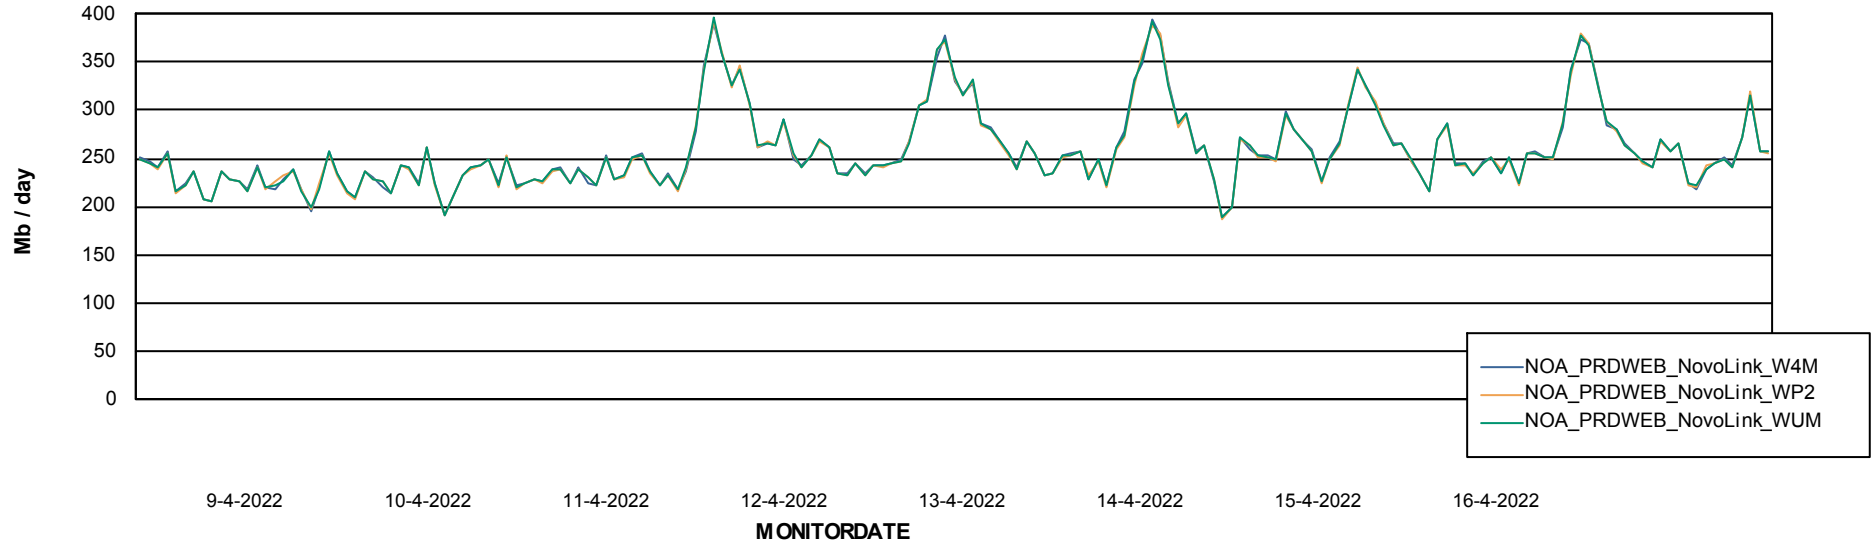

ABSSolute Application ReportServer Services

Avg memory used per ReportServer Service

Weekly SLA Customer Report

Customer NOA_Production
Database ID 116

ABSSolute Web Component Services

Avg memory used per ABS Web component