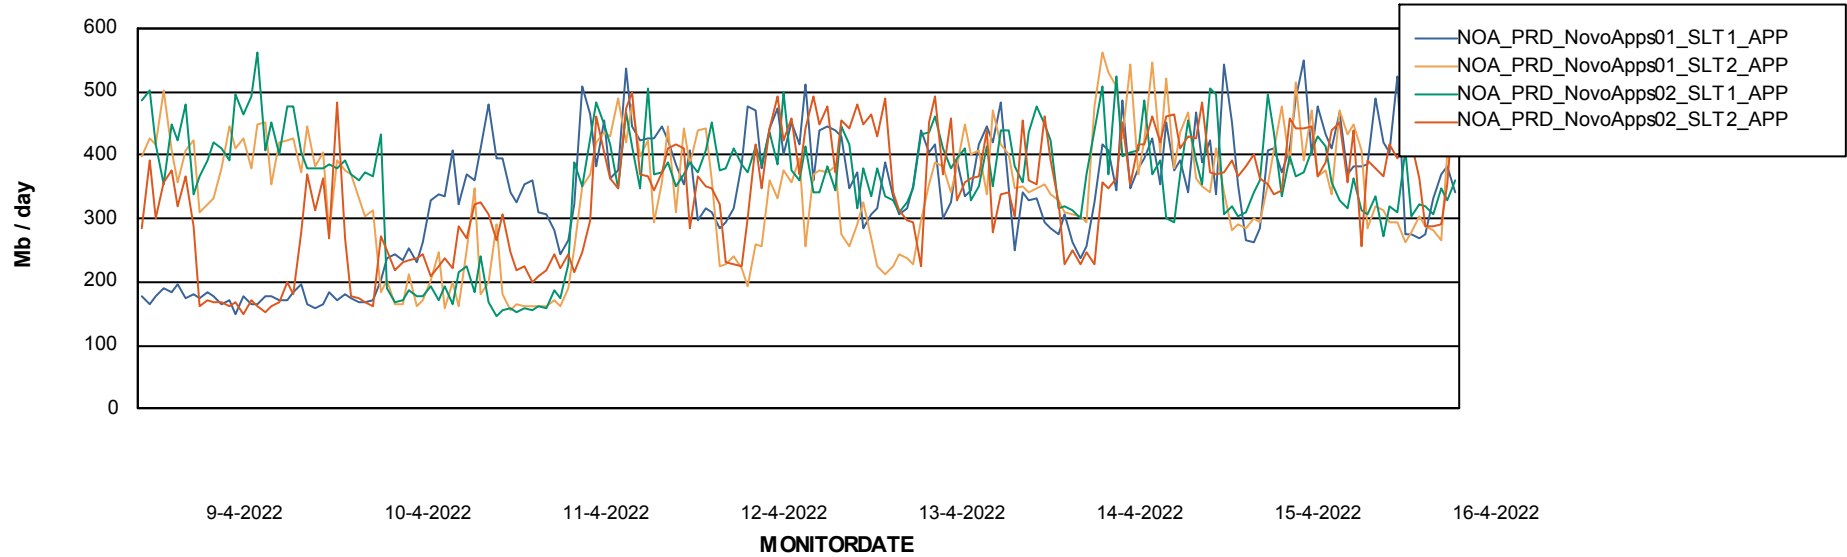

Weekly SLA Customer Report

Customer NOA_Production
Database ID 116

Database Performance NOA_PRD_NovoABS01_DB

DB Processes Max 300

Weekly SLA Customer Report

Customer NOA_Production
Database ID 116

Database Performance NOA_STB_NovoABS03_DB

DB Processes Max 300

Weekly SLA Customer Report

Customer NOA_Production
 Database ID 116

DATABASE SIZE NOA_PRD_NovoABS01_DB

Database growth over last month

Database Tablespace NOA_PRD_NovoABS01_DB

Date	Tablespace Name	Filesize (Gb)	Usedsize (Gb)	Percentage free
16-4-2022	ABSDATA	148	109	26
	INDX	184	149	19
15-4-2022	ABSDATA	148	109	26
	INDX	184	149	19
14-4-2022	ABSDATA	148	109	26
	INDX	184	149	19
13-4-2022	ABSDATA	148	109	26
	INDX	184	149	19
12-4-2022	ABSDATA	148	109	26
	INDX	184	149	19
11-4-2022	ABSDATA	148	109	26
	INDX	184	149	19
10-4-2022	ABSDATA	148	109	27
	INDX	184	149	19

Weekly SLA Customer Report

Customer NOA_Production
Database ID 116

ABSSolute Application Server Services

Avg memory used per ABS Server Service

Avg users per day per ABS server

Weekly SLA Customer Report

Customer NOA_Production
Database ID 116