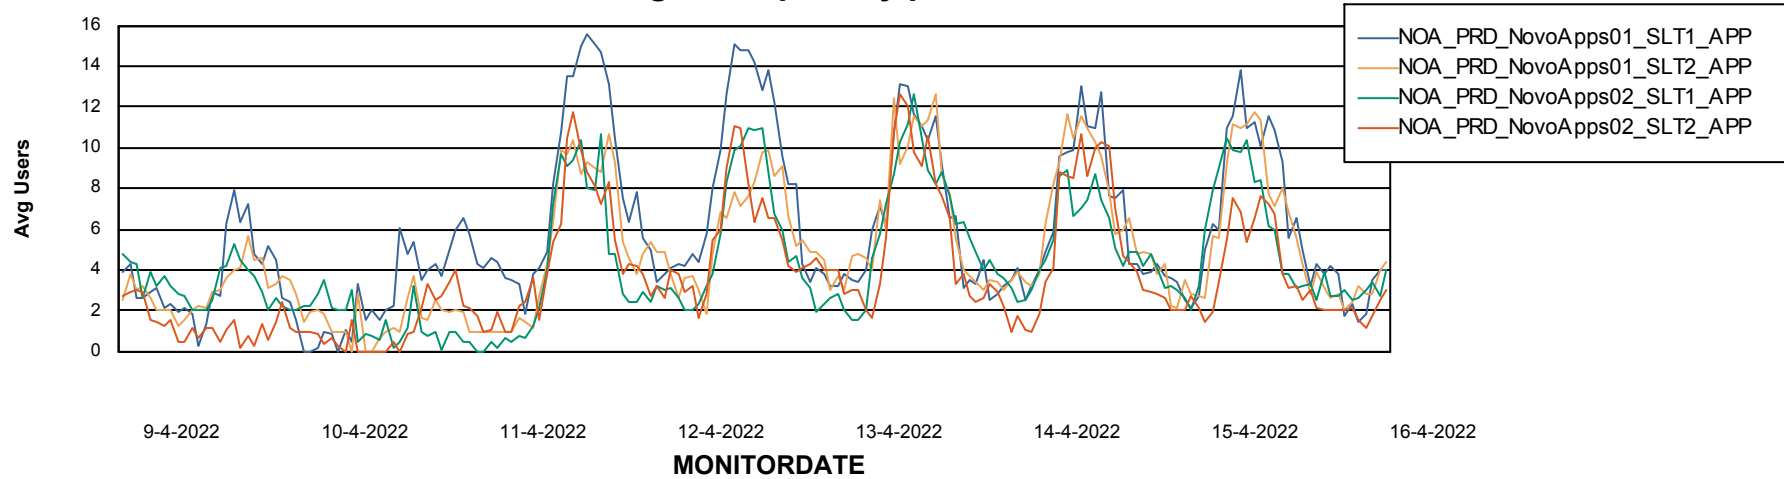

Weekly SLA Customer Report

Customer NOA_Production
Database ID 116

ABSSolute Application Server Services

Avg memory used per ABS Server Service

Avg users per day per ABS server

Weekly SLA Customer Report

Customer NOA_Production
Database ID 116