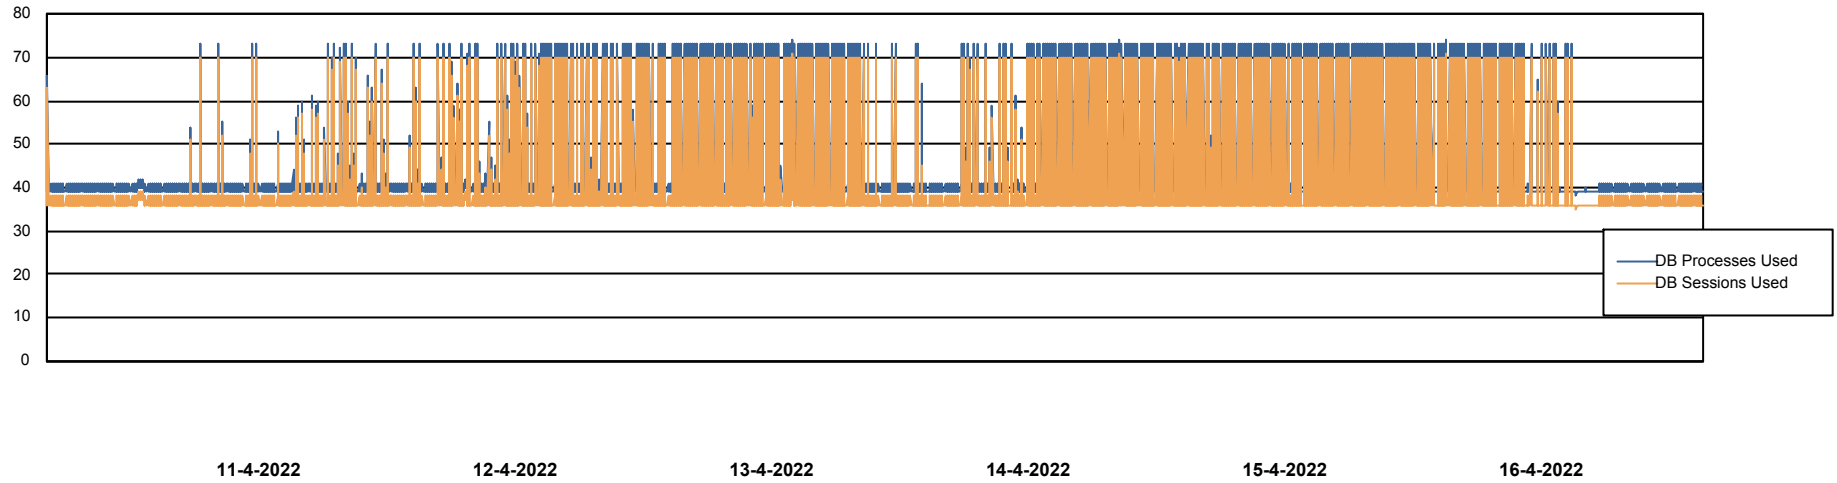

Database Performance NIXDB_Standby

DB Processes Max 300