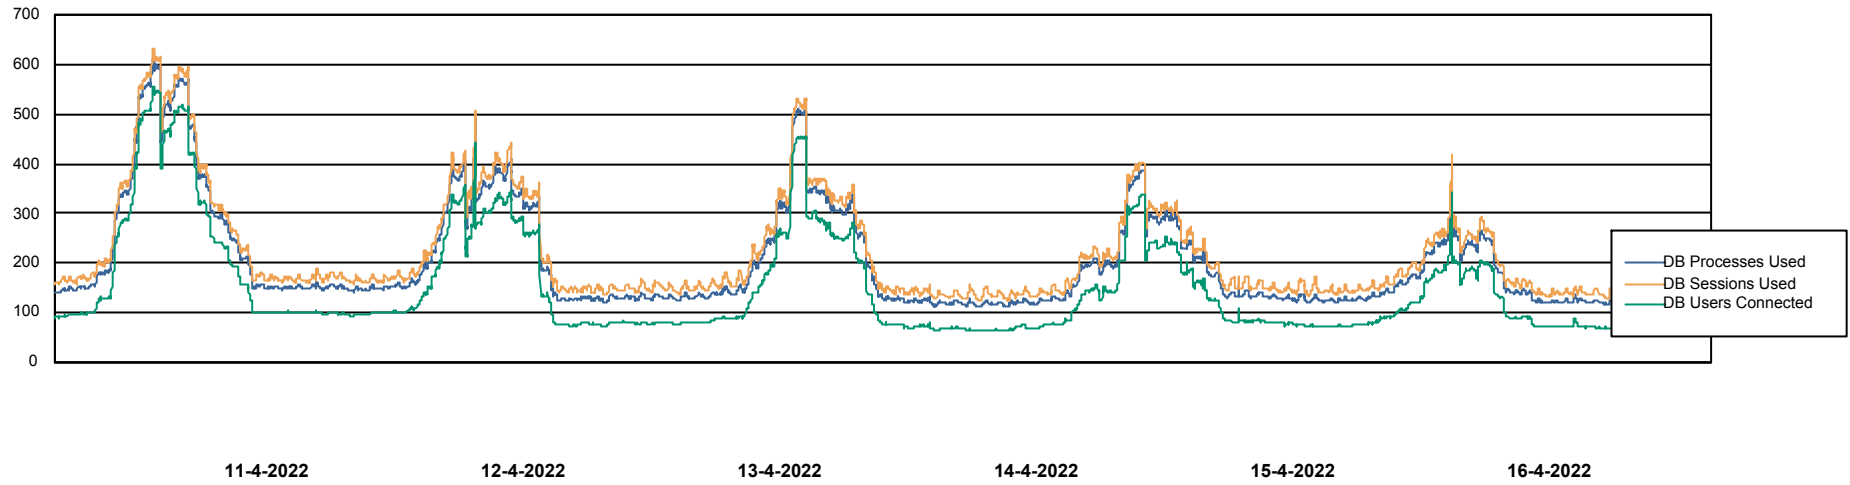

Weekly SLA Customer Report

Customer NIX_Production
Database ID 51

Database Performance NIXDB_BI

Weekly SLA Customer Report

Customer NIX_Production
Database ID 51

Database Performance NIXDB_Production

Weekly SLA Customer Report

Customer NIX_Production
Database ID 51

Database Performance NIXDB_Standby

DB Processes Max 300

Weekly SLA Customer Report

Customer NIX_Production
Database ID 51

DATABASE SIZE NIXDB_BI

Database growth over last month