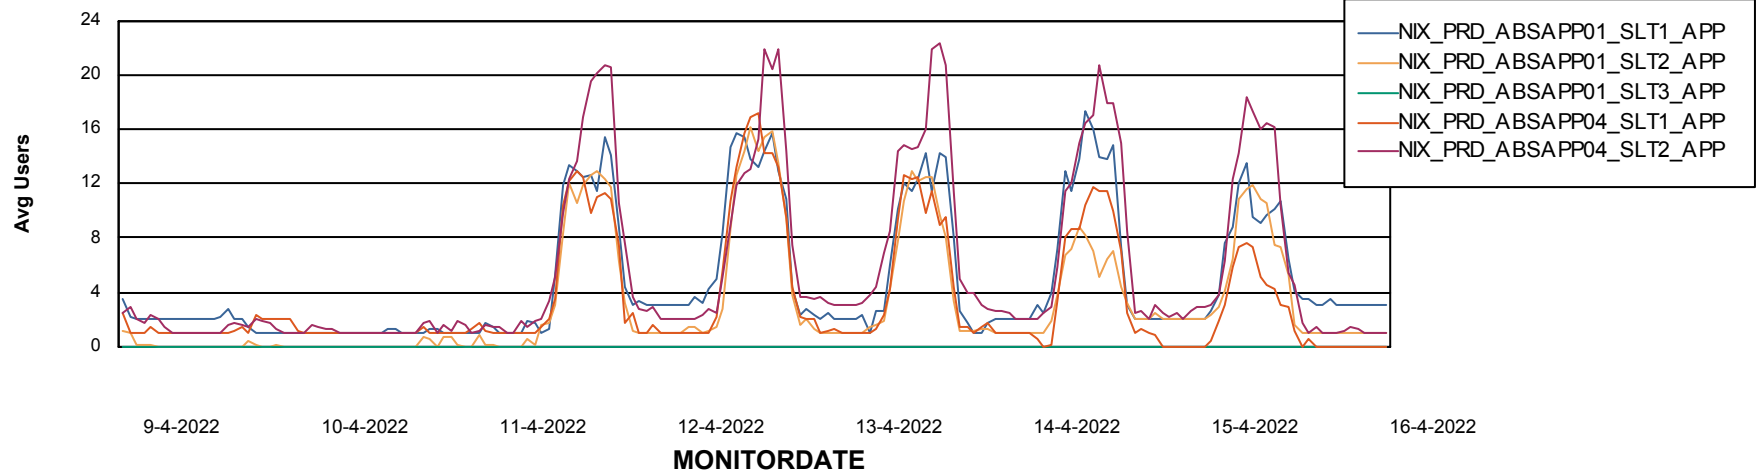

Avg users per day per ABS server