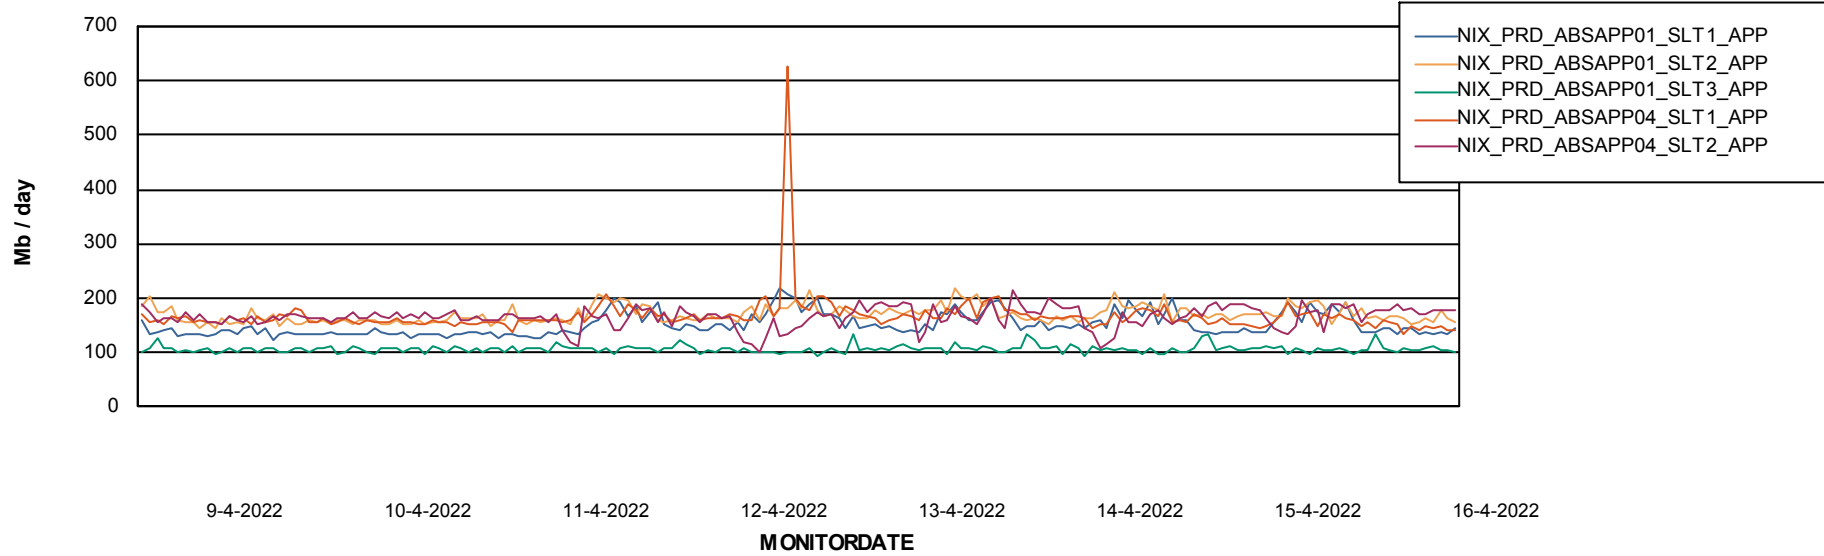

Standby Database Health NIX_Production

Recovery lag for last 7 days

Weekly SLA Customer Report

Customer NIX_Production
Database ID 51

ABSSolute Application Server Services

Avg memory used per ABS Server Service

Avg users per day per ABS server

Weekly SLA Customer Report

Customer NIX_Production
Database ID 51

ABSSolute Application ReportServer Services

Avg memory used per ReportServer Service

Weekly SLA Customer Report