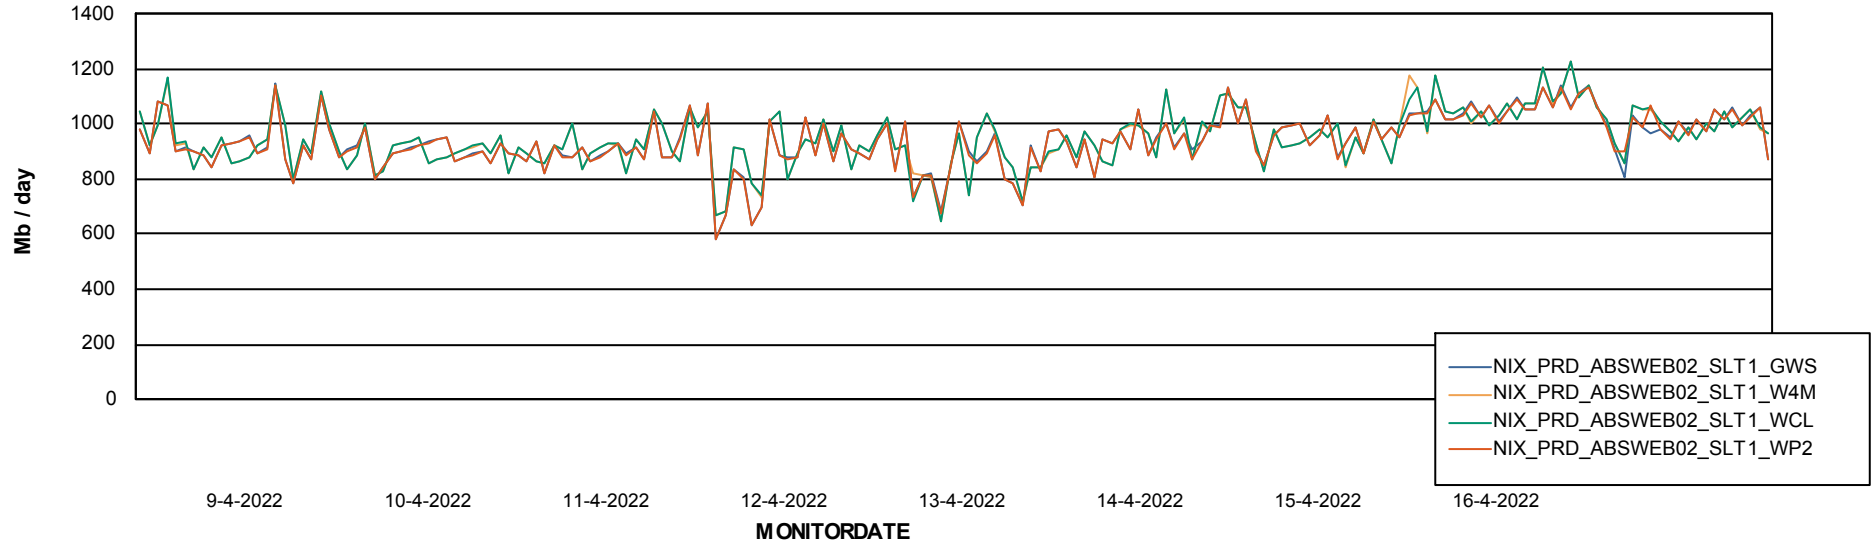

ABSSolute Web Component Services

Avg memory used per ABS Web component