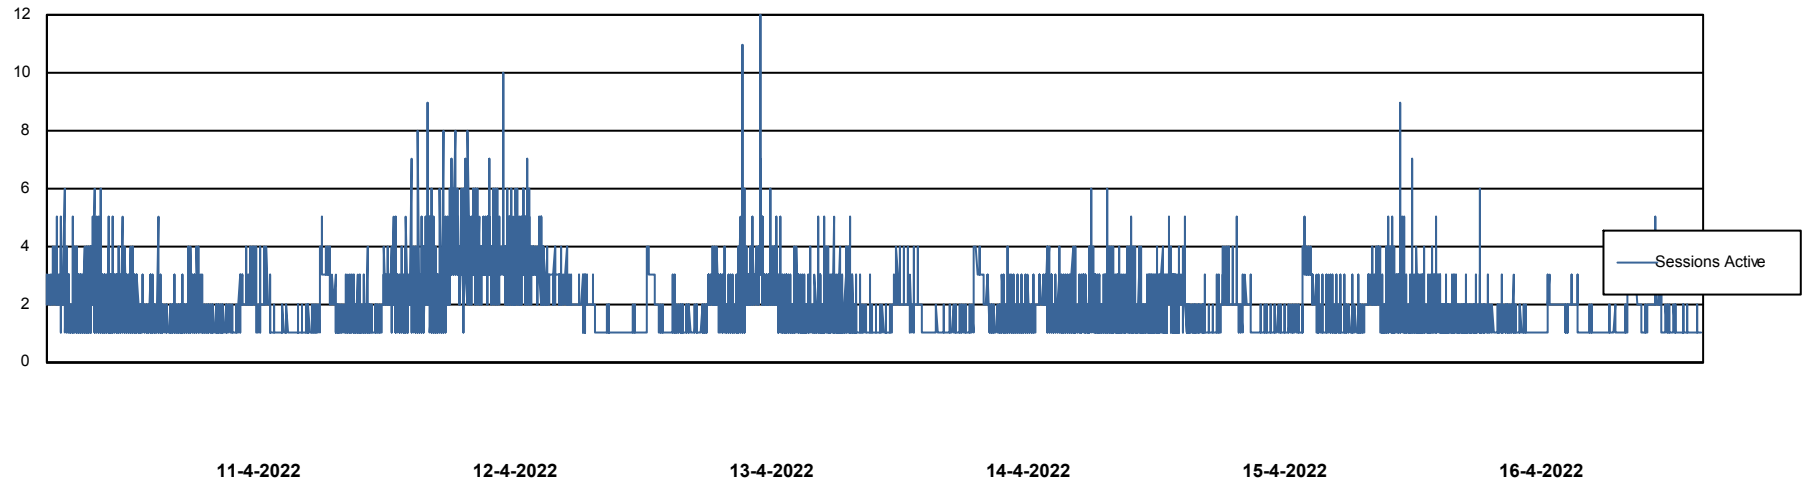

Weekly SLA Customer Report

Customer NIX_Production
Database ID 51

Database Performance NIXDB_BI

Weekly SLA Customer Report

Customer NIX_Production
Database ID 51

Database Performance NIXDB_Production

Weekly SLA Customer Report