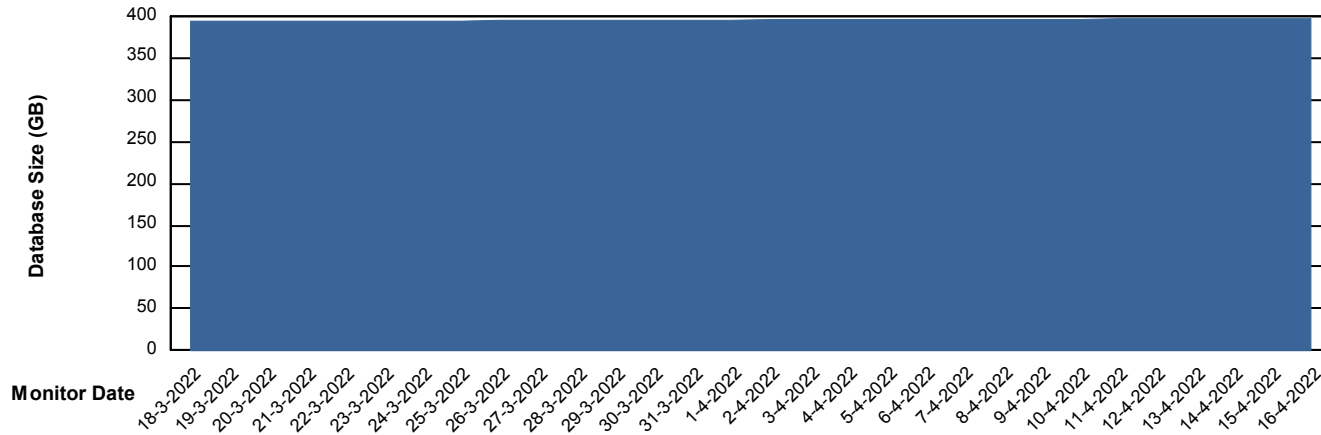

Customer NIX_Production
Database ID 51

Database Performance NIXDB_Standby

DB Processes Max 300

Weekly SLA Customer Report

Customer NIX_Production
Database ID 51

DATABASE SIZE NIXDB_BI

Database growth over last month

DATABASE SIZE NIXDB_Production

Database growth over last month

Weekly SLA Customer Report

Customer NIX_Production
Database ID 51

Database Tablespace NIXDB_BI

Date	Tablespace Name	Filesize (Gb)	Usedsize (Gb)	Percentage free
16-4-2022	ABSDATA	89	71	20
	INDX	119	99	17
15-4-2022	ABSDATA	89	71	20
	INDX	119	99	17
14-4-2022	ABSDATA	89	71	20
	INDX	119	99	17
13-4-2022	ABSDATA	89	71	20
	INDX	119	99	17
12-4-2022	ABSDATA	89	71	20
	INDX	119	99	17
11-4-2022	ABSDATA	89	71	20
	INDX	119	99	17
10-4-2022	ABSDATA	89	71	20
	INDX	119	99	17