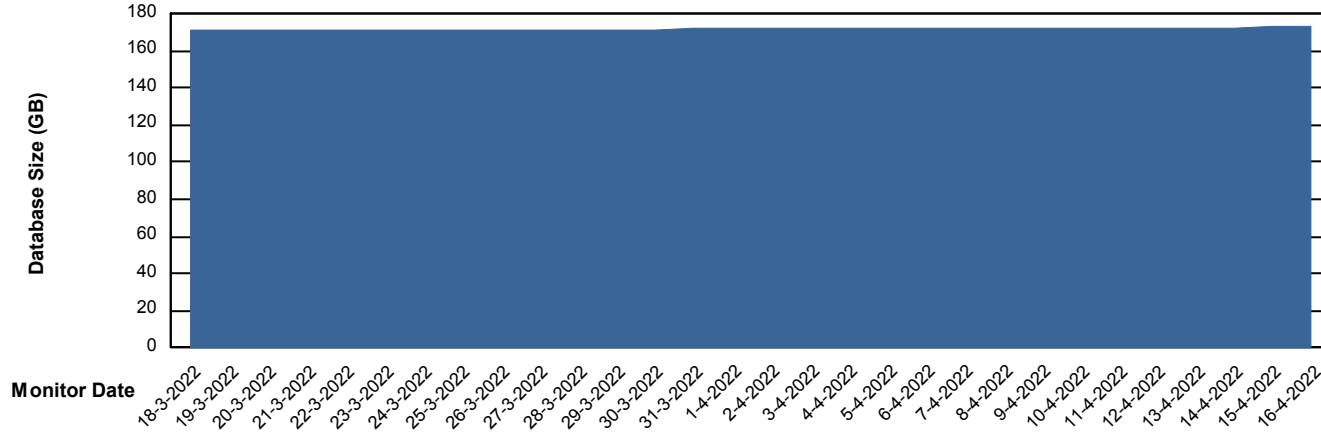

Customer NIX_Production
Database ID 51

Database Performance NIXDB_Standby

DB Processes Max 300

Weekly SLA Customer Report

Customer NIX_Production
Database ID 51

DATABASE SIZE NIXDB_BI

Database growth over last month