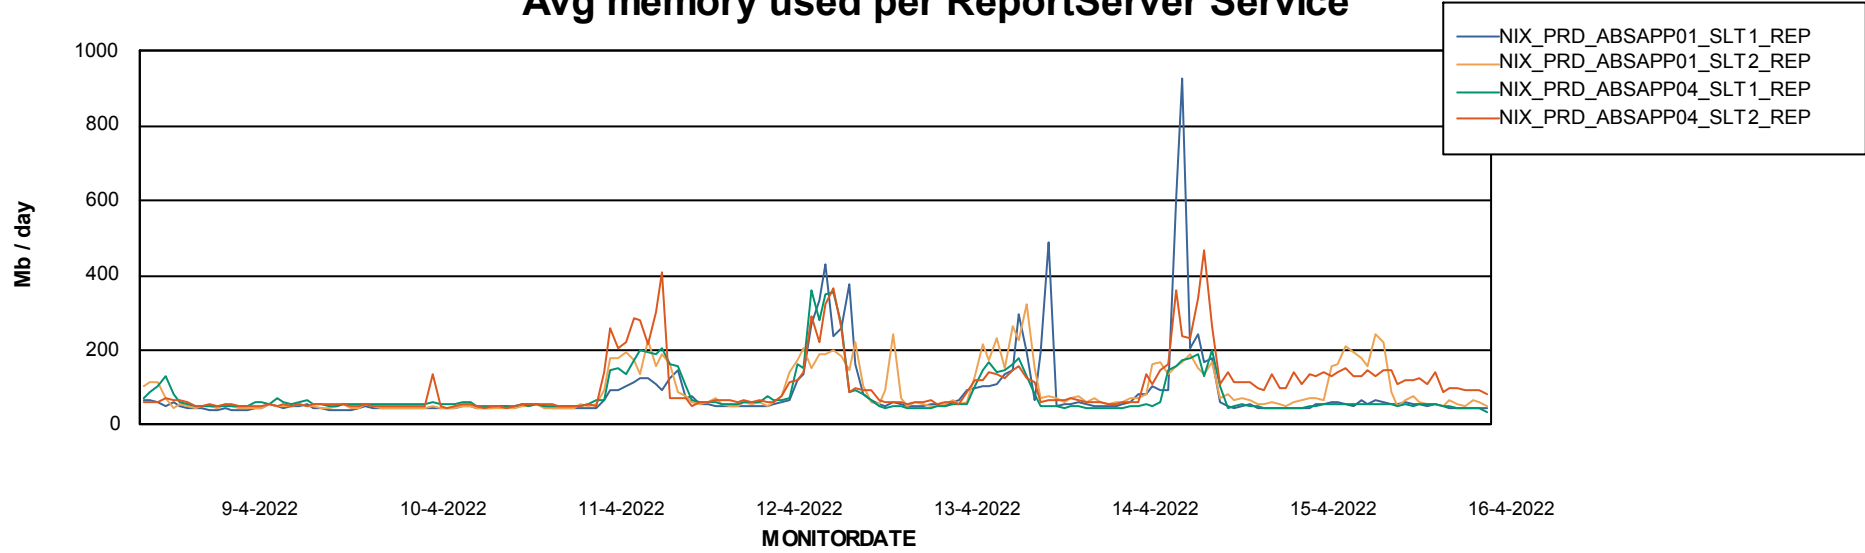

Avg users per day per ABS server

Weekly SLA Customer Report

Customer NIX_Production
Database ID 51

ABSSolute Application ReportServer Services

Avg memory used per ReportServer Service

Weekly SLA Customer Report