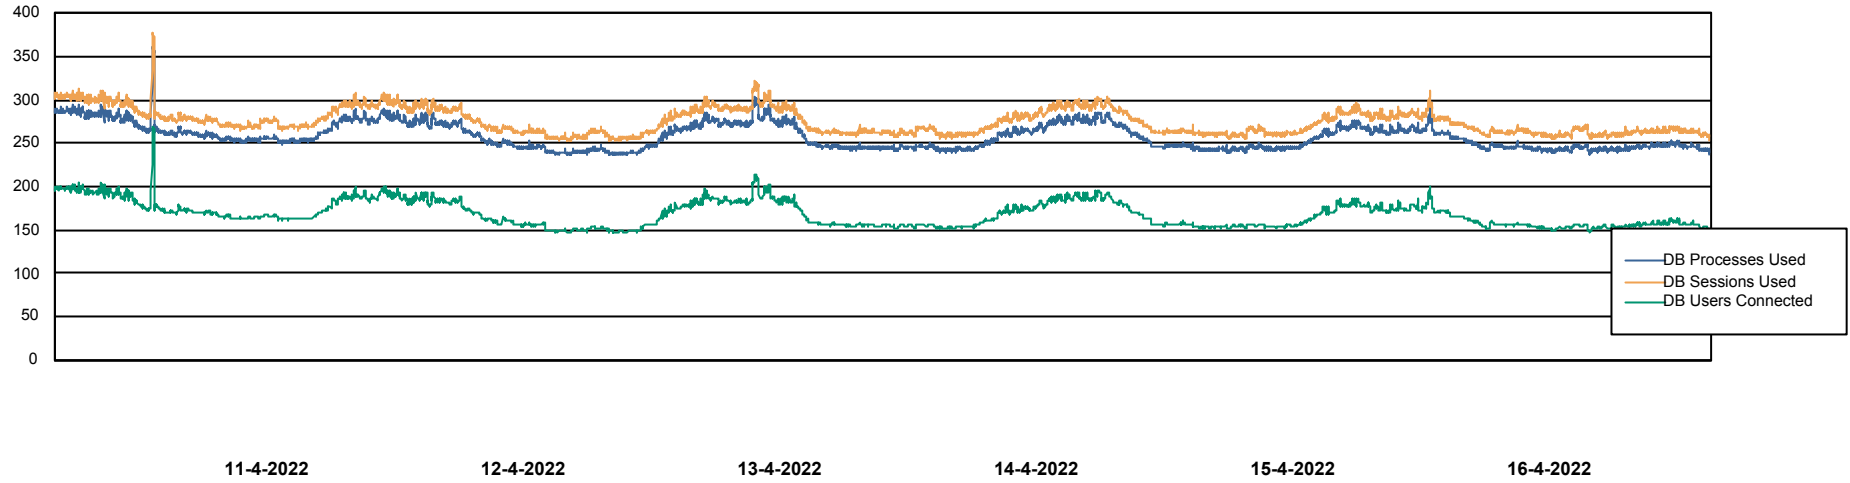

Weekly SLA Customer Report

Customer LTS(CleanLease)_Production
Database ID 126

Database Performance LTS_PROD_CLSABSBI01_BI

Weekly SLA Customer Report

Customer LTS(CleanLease)_Production
Database ID 126

Database Performance LTS_PROD_CLSABSD01_PRDB