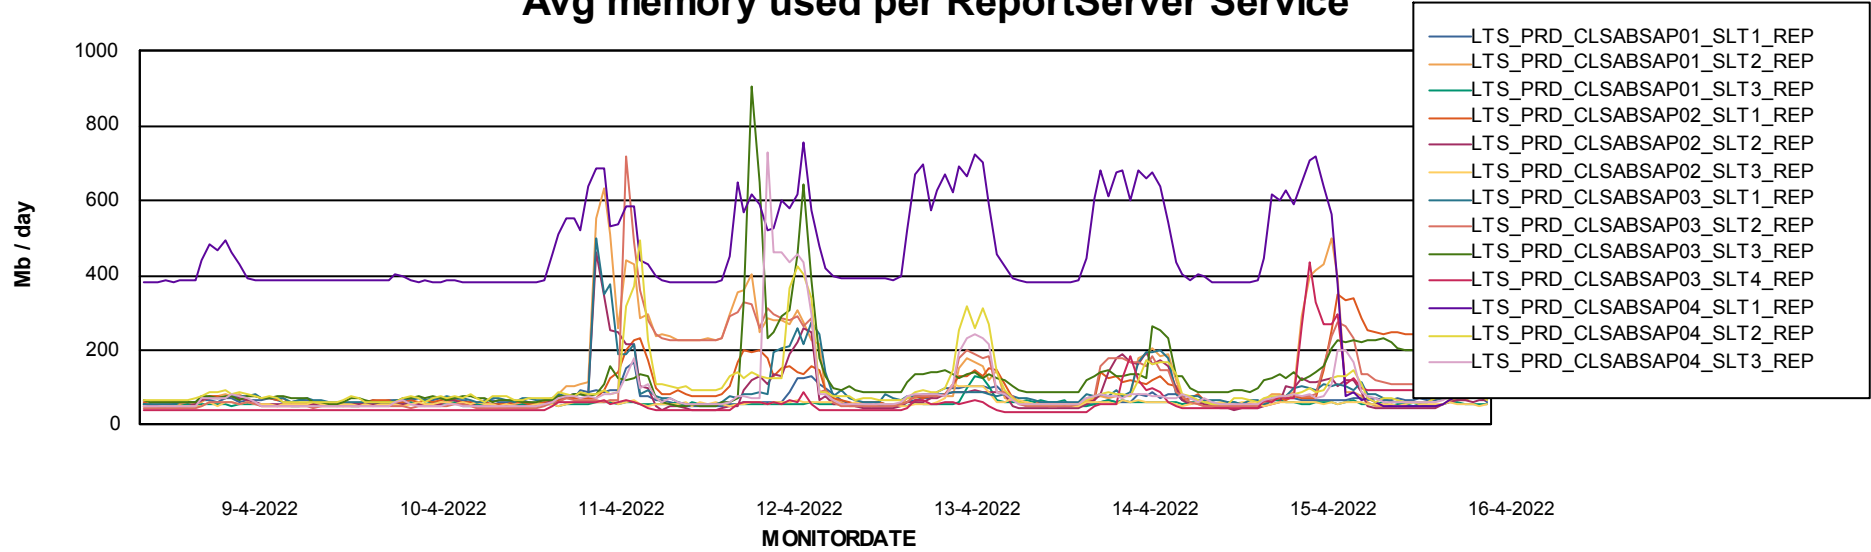

ABSSolute Application ReportServer Services

Avg memory used per ReportServer Service