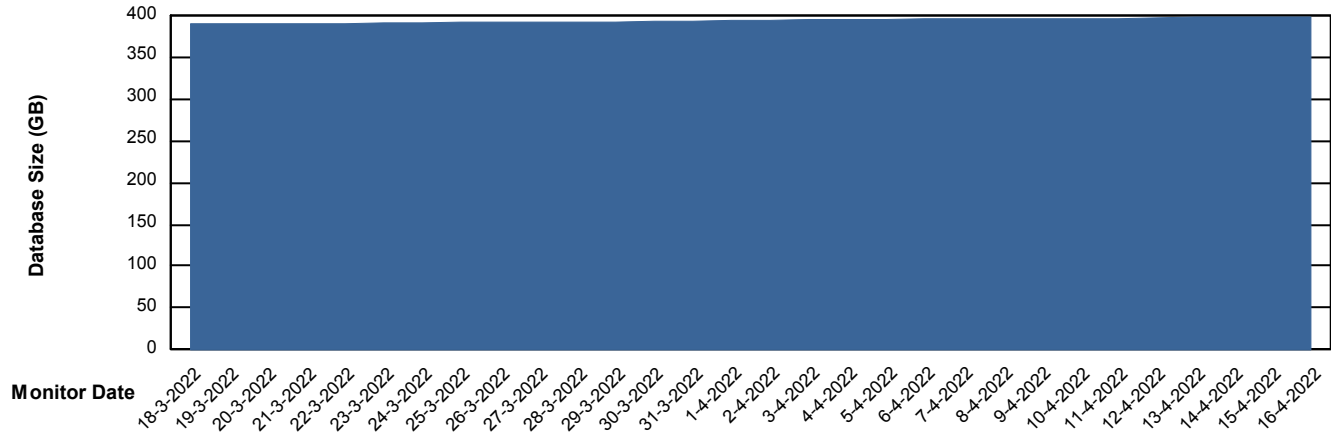

DATABASE SIZE LTS_PROD_CLSABSBI01_BI

Database growth over last month