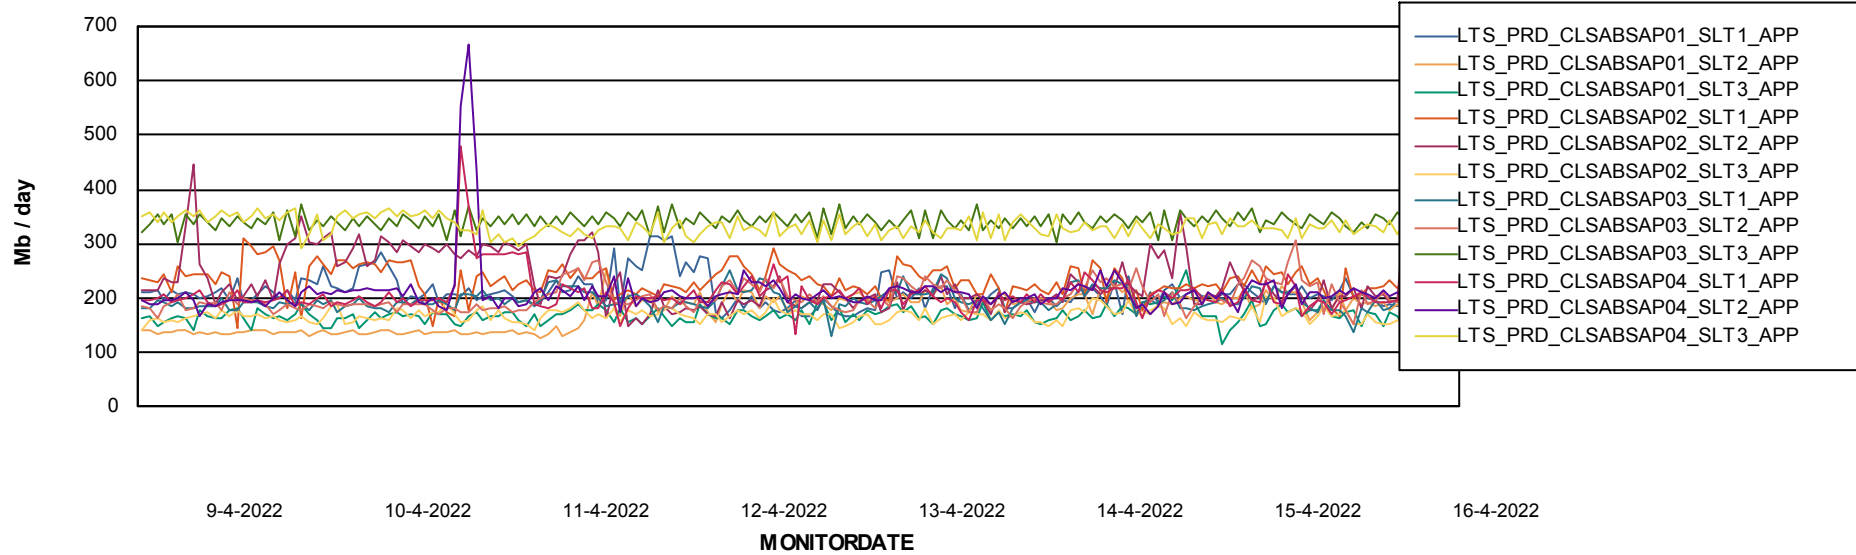

ABSSolute Application Server Services

Avg memory used per ABS Server Service