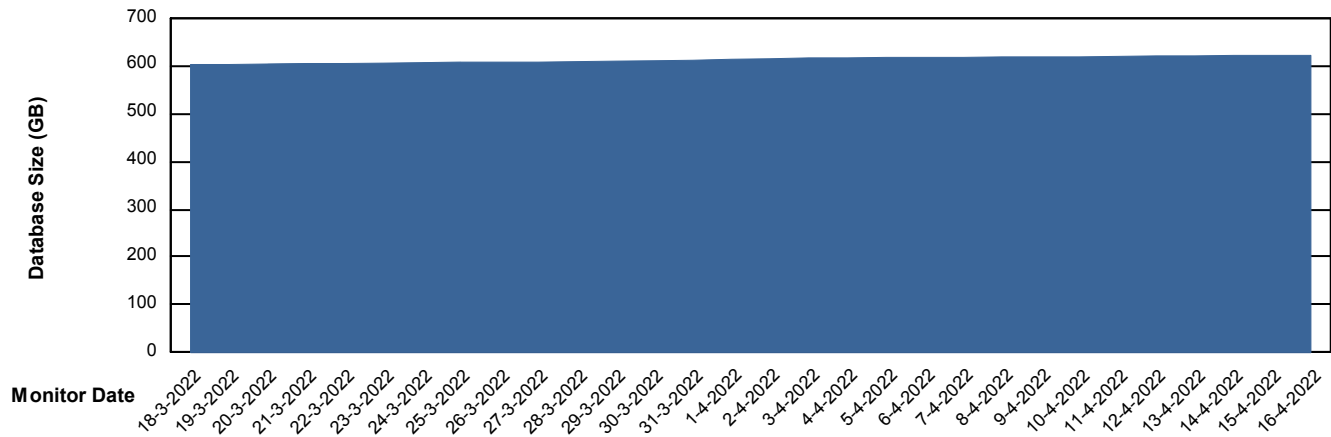

Customer LTS(CleanLease)_Production
Database ID 126

DATABASE SIZE LTS_PROD_CLSABSBI01_BI

Database growth over last month

DATABASE SIZE LTS_PROD_CLSABSDB01_PRDB

Database growth over last month

Weekly SLA Customer Report