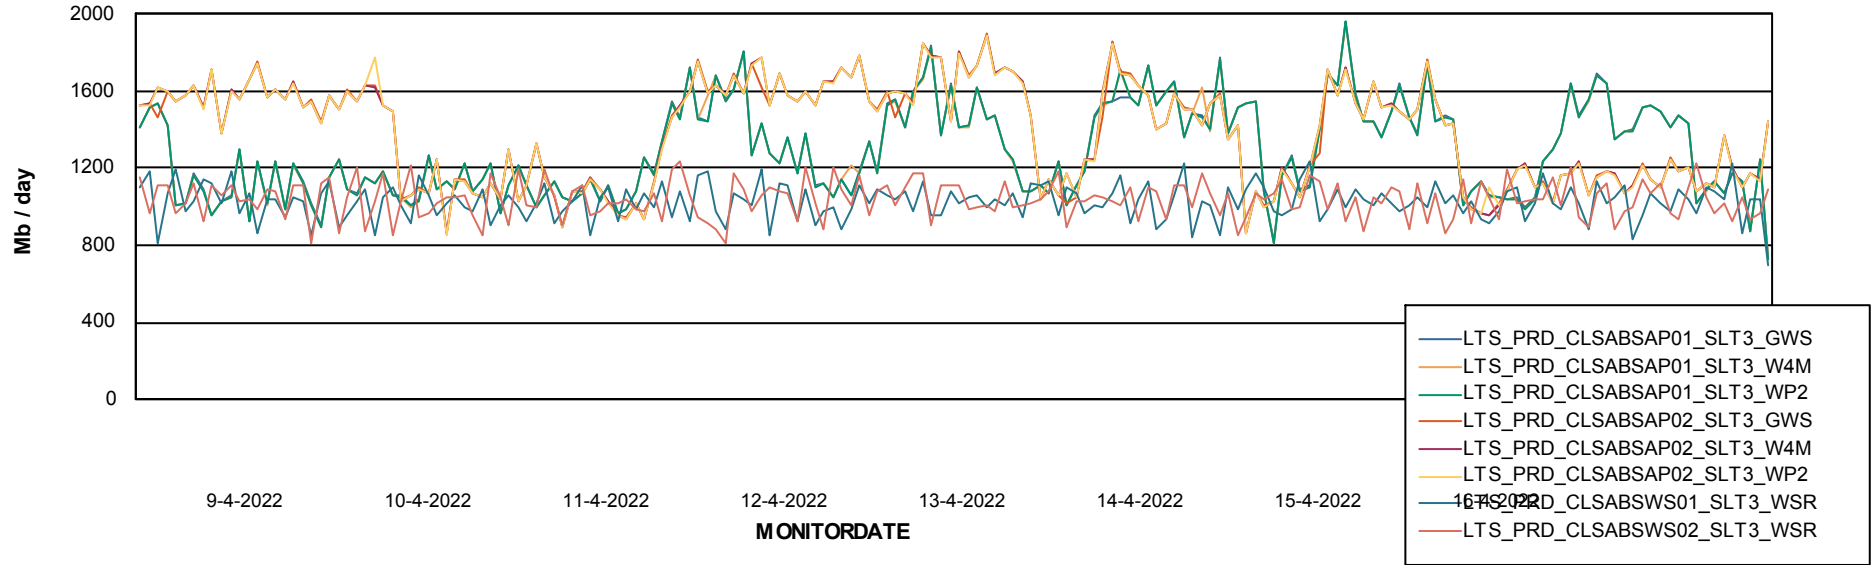

ABSSolute Web Component Services

Avg memory used per ABS Web component