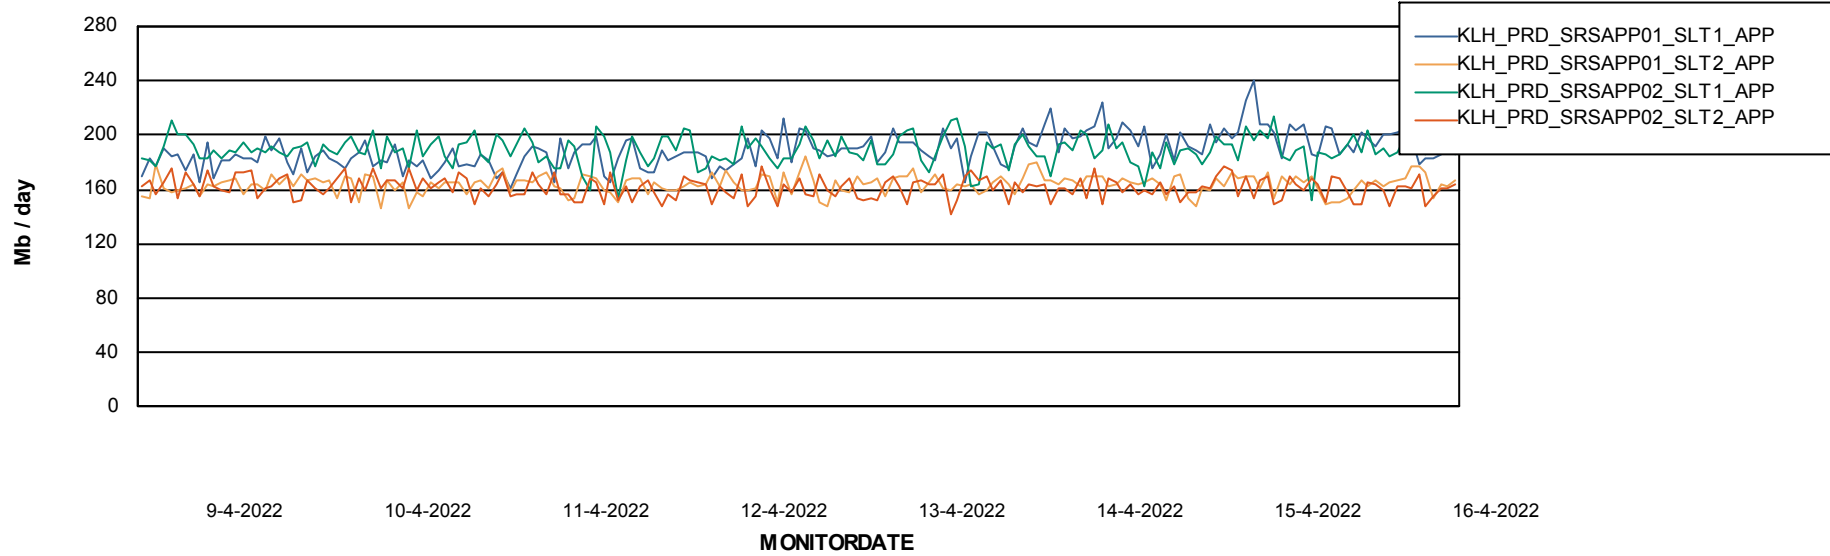

ABSSolute Application Server Services

Avg memory used per ABS Server Service