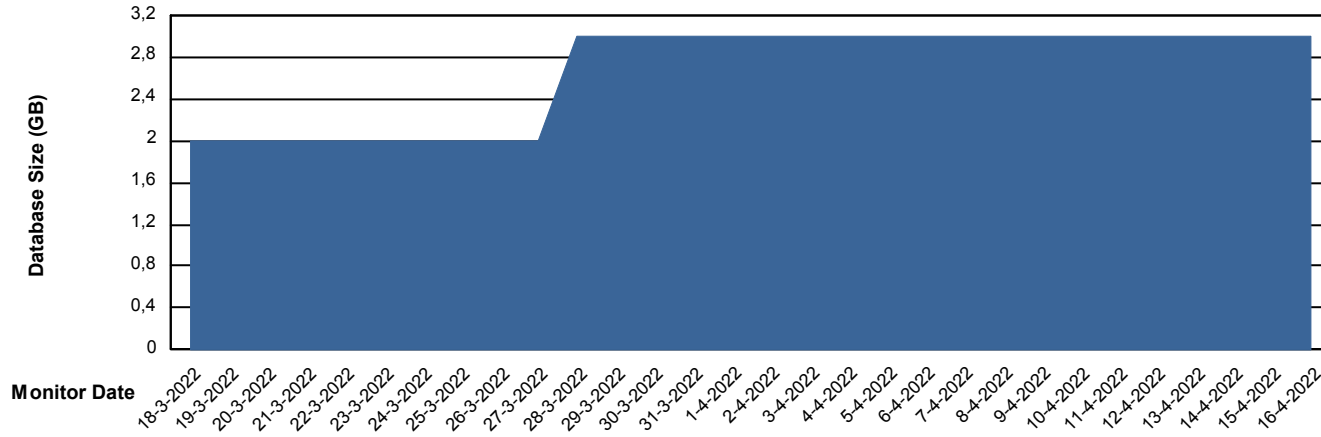

DATABASE SIZE KLHDB_BI

Database growth over last month