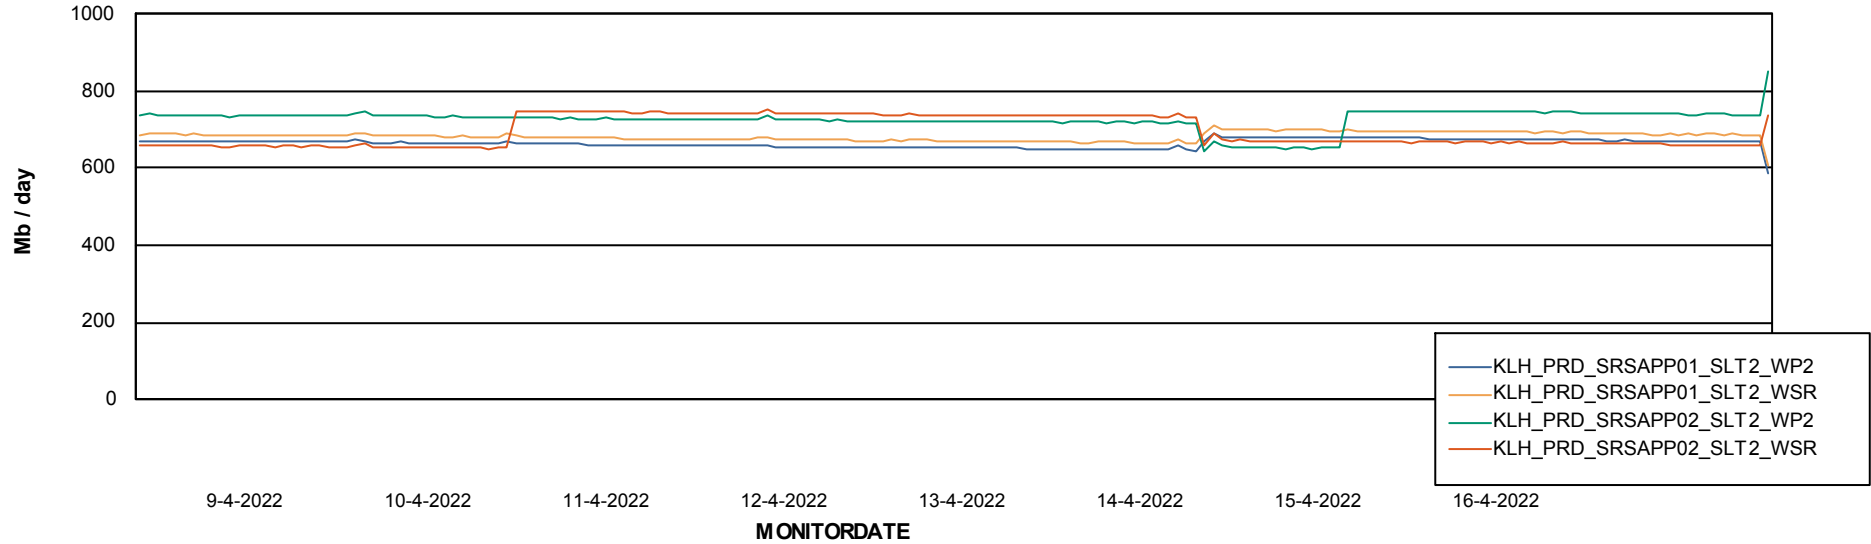

ABSSolute Web Component Services

Avg memory used per ABS Web component