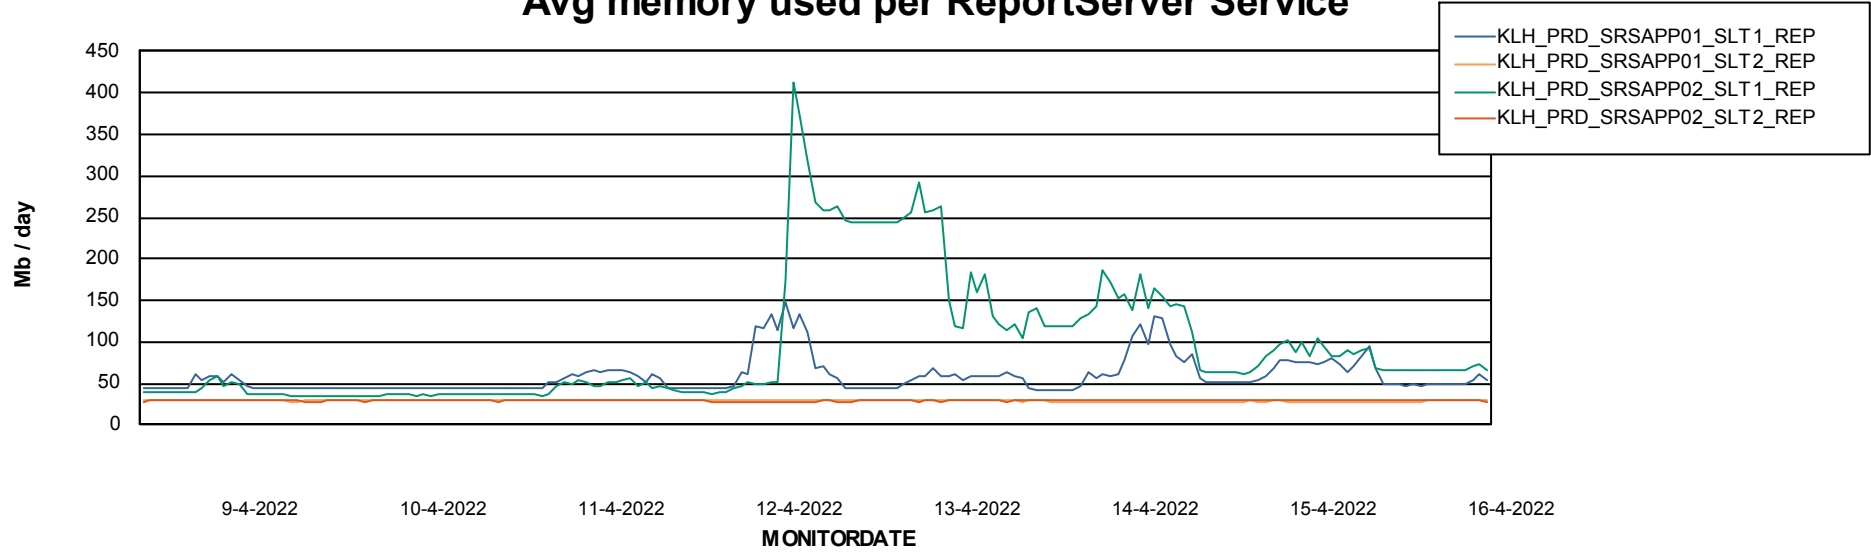

ABSSolute Application ReportServer Services

Avg memory used per ReportServer Service