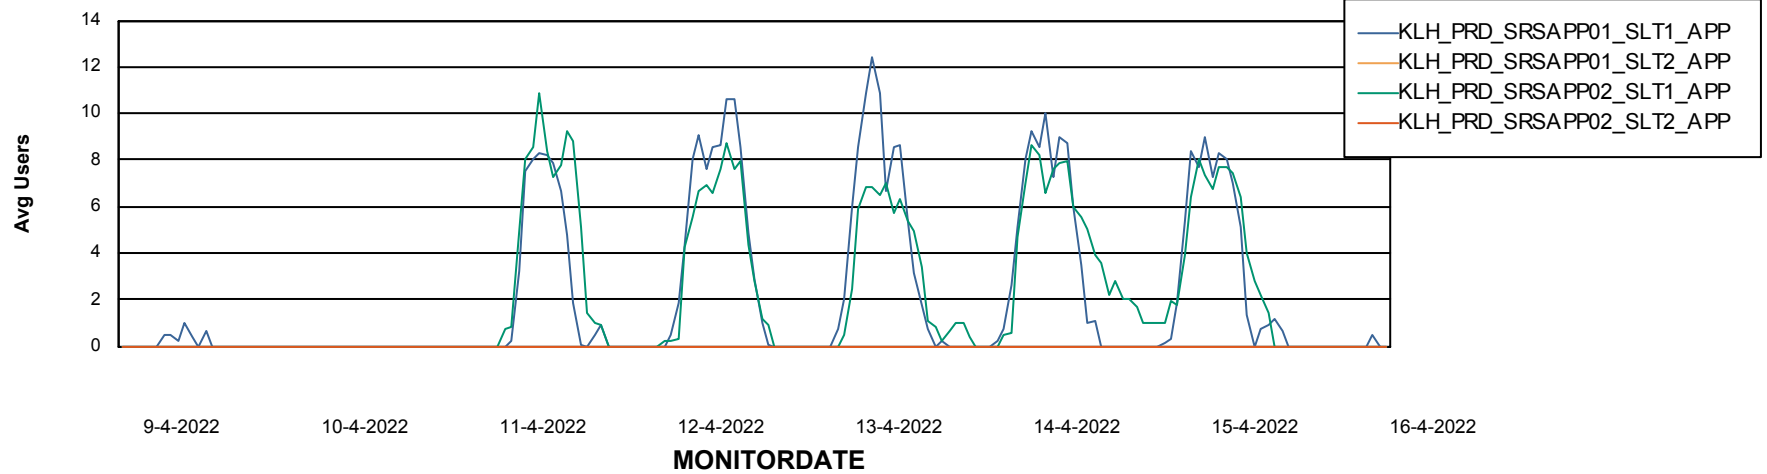

Avg users per day per ABS server