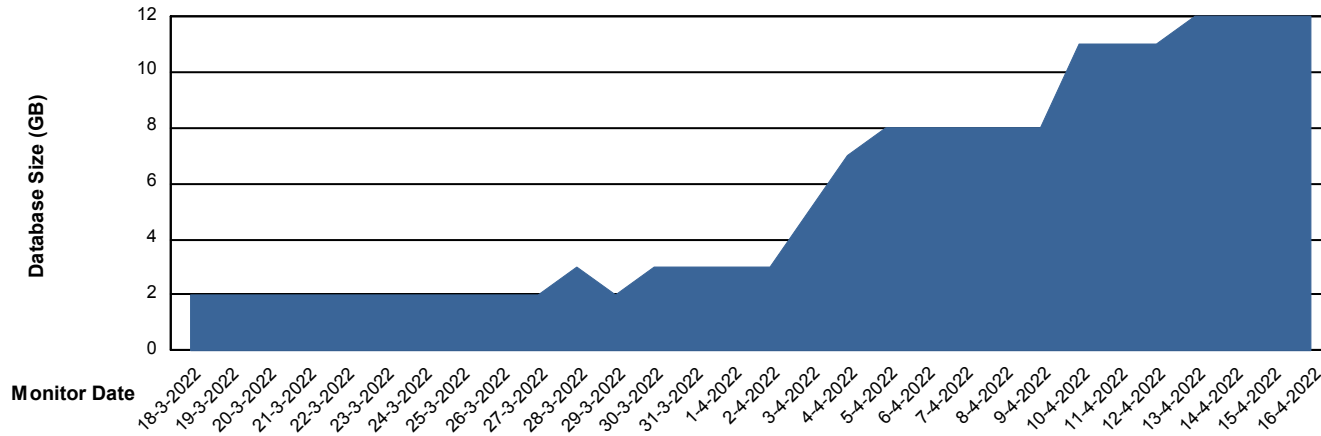

DATABASE SIZE KLHDB_Production

Database growth over last month